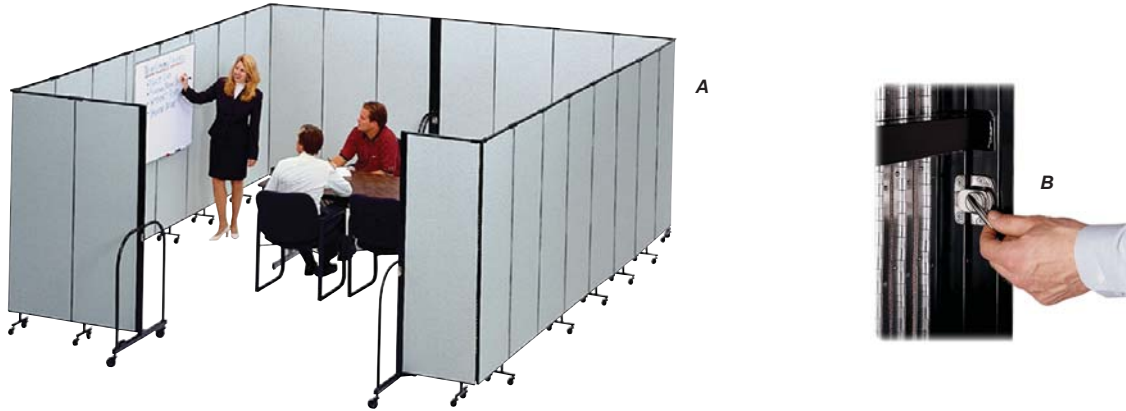

Room Dividers

Portable Room Divider

A. Screenflex Freestanding portable partitions (commercial edition) optimize limited space. Create training rooms, privacy to dining areas, intimate settings for guest speakers, or hide unsightly construction. Multiple units lock together (unit connectors sold separately) to form unlimited lengths. Partition features control hinges and sound-absorbing panels. Room divider features self-leveling casters to provide mobility. Compact storage. Partition is made of fabric treated with Blockaide Fabric Protector. Has black powder-painted metal trim, hinges, and caster covers. No assembly or installation required. Use Screenflex Multi-Unit Connector OS3ASCXGL for joining several portable partitions for an unlimited length. Order one set per partition.

OS3ASCXCFSL8013DG	NEW	Screenflex SCXCFSL8013DG	Gray	8'0"H x 24'1"L	EA	$2,694.94
OS3ASCXCFSL8011DG	NEW	Screenflex SCXCFSL8011DG	Gray	8'0"H x 20'5"L	EA	$2,323.23
OS3ASCXCFSL807DG	NEW	Screenflex SCXCFSL807DG	Gray	8'0"H x 13'1"L	EA	$1,856.72
OS3ASCXCFSL6013DG	NEW	Screenflex SCXCFSL6013DG	Gray	6'0"H x 24'1"L	EA	$2,210.69
OS3ASCXCFSL6011DG	NEW	Screenflex SCXCFSL6011DG	Gray	6'0"H x 20'5"L	EA	$2,126.12
OS3ASCXCFSL607DG	NEW	Screenflex SCXCFSL607DG	Gray	6'0"H x 13'1"L	EA	$1,548.19

Multi-Unit Room Divider Connector

B. Multi-Unit Connectors join portable partitions into longer and unlimited lengths. For use with the Screenflex Commercial Edition Free Standing Portable Partitions. (Screenflex Partition part numbers [All part numbers begin with the prefix OS3ASCXFSL]: 8013DG; 8011DG; 807DG; 6013DG; 6011DG; AND 607DG.). Order one set per partition.

OS3ASCXGL	NEW	Screenflex SCXGL	Silver	SE	$44.14

Competitive prices.

Convenient choices for ordering and billing.

Worldwide delivery.

That's GSA Global Supply™.