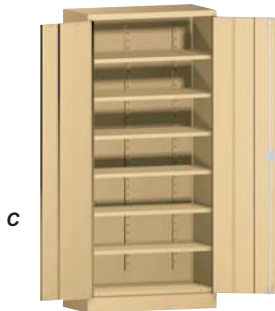

C

Contemporary-style cabinet is made of steel with a baked enamel finish. Has six adjustable shelves with shelf supports that permit adjustment (without tools) in 2" increments. Brightly finished, chrome, recessed handle operates a three-point latching mechanism. Equipped with key lock and two keys. Cabinet is knocked down (unassembled) for shipment; assembly instructions are included.

Has double doors.

C. 7125-00-764-5744	DD	UNICOR	Parchment	Height: 64-3/4"; Width: 36"; Depth: 18"	EA	$241.50

D. 7125-00-764-6129	DD	UNICOR	Black	Height: 78"; Width: 36"; Depth: 18"	EA	$239.20

Has a single, left-hand door.

E. 7125-00-764-6890	DD	UNICOR	Parchment	Height: 78"; Width: 18"; Depth: 18"	EA	$194.35

7125-00-764-6905	DD	UNICOR	Black	Height: 78"; Width: 18"; Depth: 18"	EA	$194.35