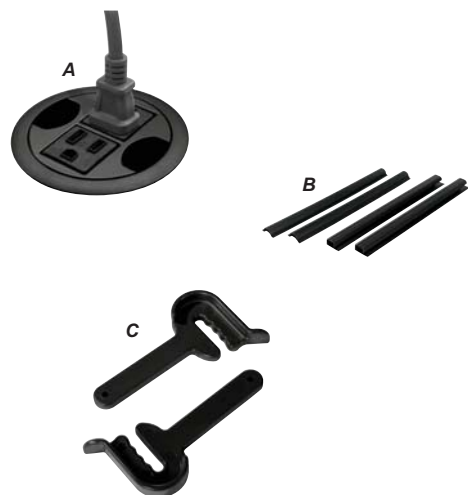

Power Grommet

A. Power Grommet Hub fits in 3" diameter grommet holes in HON Huddle, SmartLink, Vicinity, Attune, Arrive, Announce, Park Avenue Veneer, Initiate, Abound, and Pennsylvania Avenue work surfaces. Install with plug-and-play ease. Power hub includes two grounded AC power outlets and a six foot cord with a three-prong plug.

OS3AHONGRMTACX	NEW	The HON Company HONGRMTACX	Black	EA	$59.47

Wire Management Strips

B. Wire management strips are designed for use with HON Huddle Multipurpose Tables. Use strips to route cords along the bottom of the tabletop and legs (sold separately).

OS3AHONBTMSP	NEW	The HON Company HONBTMSP	Black	PG	$55.75

Ganging Hardware

C. Ganging hardware is designed for use with HON Huddle Multipurpose Tables. Use hardware to connect tables (sold separately) into a variety of configurations for your meeting needs.

OS3AHONMAGANG	NEW	The HON Company HONMAGANG	Black	EA	$48.59