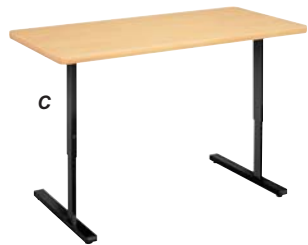

Tables

Folding Table

A. Table has a blow molded high density polyethylene top that is strong and lightweight. The base is a 1" steel tube assembly that folds for easy and efficient storage. Table may be used indoors or outdoors.

The table can support 600 lbs. evenly distributed.

7105-01-576-6177	DD	AbilityOne	Platinum Top, Brown/Gray Legs	24"W x 48"L x 29"H	EA	$107.58

B. The table can support 1,200 lbs. evenly distributed.

7105-01-576-6178	DD	AbilityOne	Platinum Top, Brown/Gray Legs	30"W x 72"L x 29"H	EA	$203.55
7105-01-576-6179	DD	AbilityOne	Platinum Top, Brown/Gray Legs	30"W x 96"L x 29"H	EA	$256.45

This table has a heavy-duty, steel apron frame with steel-tube folding legs. The top features a heavy-duty laminate over a 5/8" industrial, solid, thick core with plastic T-molding edging. Designed for use as an industrial, general-purpose utility worktable, it can support more than 1,000 lbs. (evenly distributed).

7105-00-727-1087	DD		Green	30 x 48"	EA	$388.08
7105-00-727-1091	DD		Green	30 x 72"	EA	$429.17
7105-00-996-5997	DD		Gray	30 x 72"	EA	$429.17
7105-01-382-8043	DD		Black	30 x 72"	EA	$429.17
7105-01-382-8044	DD		Parchment	30 x 48"	EA	$388.08

Adjustable Workstation (Training Table)

C. HON Education workstation features a work surface that adjusts in height from 22-1/2 to 32-1/2" in 1" increments. Workstation holds up to 200 lbs. Core of the top is made of 1-1/8" thick solid, high-density particleboard with a warp-preventing paper backer on the underside. Top surface is high-pressure laminate. Edge is made of 1/8" PVC T-molding. Legs are made of steel. Workstation includes hardware and glides. Glides made of rigid PVC are 1/2" high and adjust 1/2". Workstation meets or exceeds applicable ANSI/BIFMA standards. Covered by The Hon Full Lifetime Warranty. (For the matching Modesty Panel order # OS3AHONEDM48SDD).

OS3AHONED2448NDPD	NEW	The HON Company	Natural Maple/ HONED2448NDPD Black	Width: 48"; Depth: 22 1/2"; Height: 32 1/2"	EA	$248.86

Modesty Panel (Adjustable Workstation)

D. Modesty panel is designed for the HON education workstation. Attach panel to the underside of the tabletop using the included brackets. Brackets are made of 12 gauge steel and extend back 2-1/2" from the panels. Punch holes will be provided on tabletop for placement. Core is made of 3/4" thick, high-density particleboard. The surfaces are melamine, a thin decorative plastic applied with heat/resin. Edge material is 0.5 mil thick vinyl. Modesty panel meets or exceeds applicable ANSI/BIFMA standards. (For the matching table order # OS3AHONED2448NDPD).

OS3AHONEDM48SDD	NEW	The HON Company	Natural Maple HONEDM48SDD	Width: 48"; Depth: 1"; Height: 10"	EA	$162.15

Save your time and money – with GSA Global Supply™!