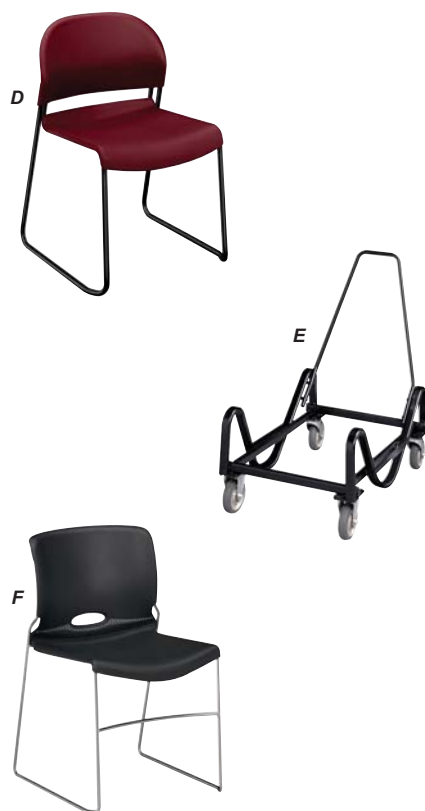

Stacking Chairs

Armless Stacking Chair

D. GuestStacker 4030 series armless stackable guest chairs feature co-polymer resin seat and back shell, lumbar support and wall-saver design. Chairs stack six high without cart or 28 high with cart. Seat measures 18" wide x 19" deep. Seat-to-floor measurement is 17-1/2". Back measures 20" x 11" with an 18-1/2" height from the seat. Available in black frame only. Each chair meets or exceeds applicable ANSI/BIFMA standards. Four per carton.

OS3AHON403162T	NEW	The HON Company HON403162T	Burgundy	Width: 21"; Depth: 21-1/2"; Height: 31"	BX	$278.78
OS3AHON403110T	NEW	The HON Company HON403110T	Black	Width: 21"; Depth: 21-1/2"; Height: 31"	BX	$278.78
OS3AHON403112T	NEW	The HON Company HON403112T	Charcoal	Width: 21"; Depth: 21-1/2"; Height: 31"	BX	$278.78
OS3AHON403190T	NEW	The HON Company HON403190T	Blue	Width: 21"; Depth: 21-1/2"; Height: 31"	BX	$278.78

GuestStacker Chair Cart

E. Cart holds up to 28 HON GuestStacker chairs and easily transports them through a standard, 6' 8" or 80" door frame. Made of 16-gauge steel.

OS3AHON4033T	NEW	The HON Company HON4033T		EA	$243.75

Armless Stacking Chair

F. Olson Stacker Chairs feature a sturdy 1/8" thick polymer seat and back shell, 7/16" chrome-plated steel frame and chrome sled base. Stack up to 12 high or 40 on a HON Olson Cart for Stack Chairs. Convenient grip in back makes it easy to transport. 17-1/2" wide x 16-14" back has lumbar support. Seat dimensions are 17-3/4" wide x 18-1/4" deep. Seat is 17-3/4" high from the floor and offers a usable depth of 17". Each chair weighs 12.5 lbs. and meets or exceeds applicable ANSI/BIFMA standards. Four per carton.

OS3AHON404111	NEW	The HON Company HON404111	Lava	Width: 19-1/8"; Depth: 21-5/8"; Height: 30-5/8"	BX	$342.81
OS3AHON404191	NEW	The HON Company HON404191	Navy	Width: 19-1/8"; Depth: 21-5/8"; Height: 30-5/8"	BX	$342.81