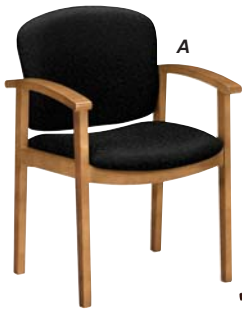

Side Chair

Invitation Series contemporary wood guest chairs features a four-leg base and single-rail arms. Arms and legs are made of hardwood. Floating contoured back rest is fully upholstered. Seat measures 20" wide x 17-1/2" deep, and back measures 21" wide x 16" high from seat. Chair is certified by SCS to be in compliance with specific indoor air quality emission requirements and meets or exceeds ANSI/BIFMA and ISTA performance standards.

	OS3AHON2111CAB90	NEW	The HON Company HON2111CAB90	Harvest/ Blue	Width: 23-1/2"; Depth: 18-1/2"; EA Height: 33-1/8"	$313.07
	OS3AHON2111CBE62	NEW	The HON Company HON2111CBE62	Harvest/ Wild Rose	Width: 23-1/2"; Depth: 18-1/2"; EA Height: 33-1/8"	$313.07
	OS3AHON2111CBE16	NEW	The HON Company HON2111CBE16	Harvest/ Oatmeal	Width: 23-1/2"; Depth: 18-1/2"; EA Height: 33-1/8"	$313.07
A.	OS3AHON2111CBE11	NEW	The HON Company HON2111CBE11	Harvest/ Raven	Width: 23-1/2"; Depth: 18-1/2"; EA Height: 33-1/8"	$313.07
B.	OS3AHON2111NBE62	NEW	The HON Company HON2111NBE62	Mahogany/ Wild Rose	Width: 23-1/2"; Depth: 18-1/2"; EA Height: 33-1/8"	$313.07
	OS3AHON2111NBE16	NEW	The HON Company HON2111NBE16	Mahogany/ Oatmeal	Width: 23-1/2"; Depth: 18-1/2"; EA Height: 33-1/8"	$313.07
	OS3AHON2111NBE11	NEW	The HON Company HON2111NBE11	Mahogany/ Raven	Width: 23-1/2"; Depth: 18-1/2"; EA Height: 33-1/8"	$313.07
	OS3AHON2111NAB90	NEW	The HON Company HON2111NAB90	Mahogany/ Blue	Width: 23-1/2"; Depth: 18-1/2"; EA Height: 33-1/8"	$313.07

C. Park Avenue guest chair offers the rich look of leather and finished hardwood. Thick, seam-sewn back cushion offers lumbar and upper-back support. Design also features fully upholstered outer back and curved wood arms. Distance between arms is 19" wide while the usable seat depth is 17". Seat dimensions are 17" deep x 20" wide. Seat height from floor is 19-1/2". Back measures 21" wide x 16" high. Chair is certified by SCS to be in compliance with specific indoor air quality emission requirements. Meets or exceeds ANSI/BIFMA standards.