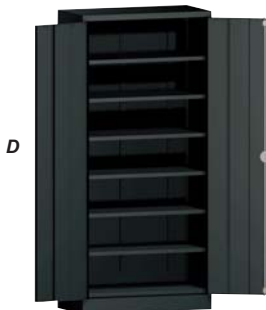

Combination Storage/Wardrobe Cabinet

Contemporary-style combination cabinet is made of steel with a baked enamel finish. Equipped with six adjustable shelves on the left side of the vertical dividing partition and one coat rod and two coat hooks on the right side. Shelf supports permit adjustment without tools in 2" increments. Brightly finished, chrome, recessed handle operates a three-point latching mechanism. Cabinet is knocked down for shipment; assembly instructions are included. A-A-2113.

Has double doors.

7105-00-009-1933	DD	UNICOR	Black	Height: 64-3/4"; Depth: 18"; Width: 36"	EA	$243.80

A. Combination cabinet made of enameled steel has close-fitting, reinforced double doors with three hinges per door. Secured with lock and keys. Includes satin-finished hardware, number plate and label holder. Door handle controls a three-point latching mechanism. (This is a non-mailable item.)

Wardrobe section has a coat rod and two coat hooks separated from the shelf section. Storage section has two stationary and two adjustable shelves, three drawers and a vertical dividing partition. Drawers operate on nylon rollers or glides. Includes label holders, number plate and handle with padlock eye. Cabinet is knocked down for shipment; assembly instructions are included. AA-C-31.

7105-00-269-9217	DD	UNICOR	Gray	Height: 84"; Width: 36"; Depth: 24"	EA	$589.89

Storage Cabinet

B. Enamel-painted steel cabinet for storing office forms and supplies has six shelves with supports that adjust in 2" increments. Close-fitting double doors have three hinges per door. Secure the valuable contents with lock and keys. Satin-finished door handle controls the three-point latching mechanism.