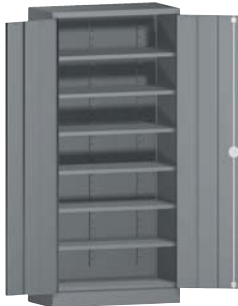

B

Wardrobe section has a coat rod and two coat hooks separated from the shelf section. Storage section has two stationary and two adjustable shelves, three drawers and a vertical dividing partition. Drawers operate on nylon rollers or glides. Includes label holders, number plate and handle with padlock eye. Cabinet is knocked down for shipment; assembly instructions are included. AA-C-31.

7105-00-269-9217	DD	UNICOR	Gray	Height: 84"; Width: 36"; Depth: 24"	EA	$589.89

Storage Cabinet

B. Enamel-painted steel cabinet for storing office forms and supplies has six shelves with supports that adjust in 2" increments. Close-fitting double doors have three hinges per door. Secure the valuable contents with lock and keys. Satin-finished door handle controls the three-point latching mechanism.

Cabinet is unassembled for shipment; assembly instructions are included.

7125-00-641-5436	DD	UNICOR	Gray	Height: 78"; Width: 36"; Depth: 18"	EA	$303.60

Cabinet is assembled and ready to use.

7125-00-269-8534	DD	UNICOR	Gray	Height: 78"; Width: 36"; Depth: 18"	EA	$326.60