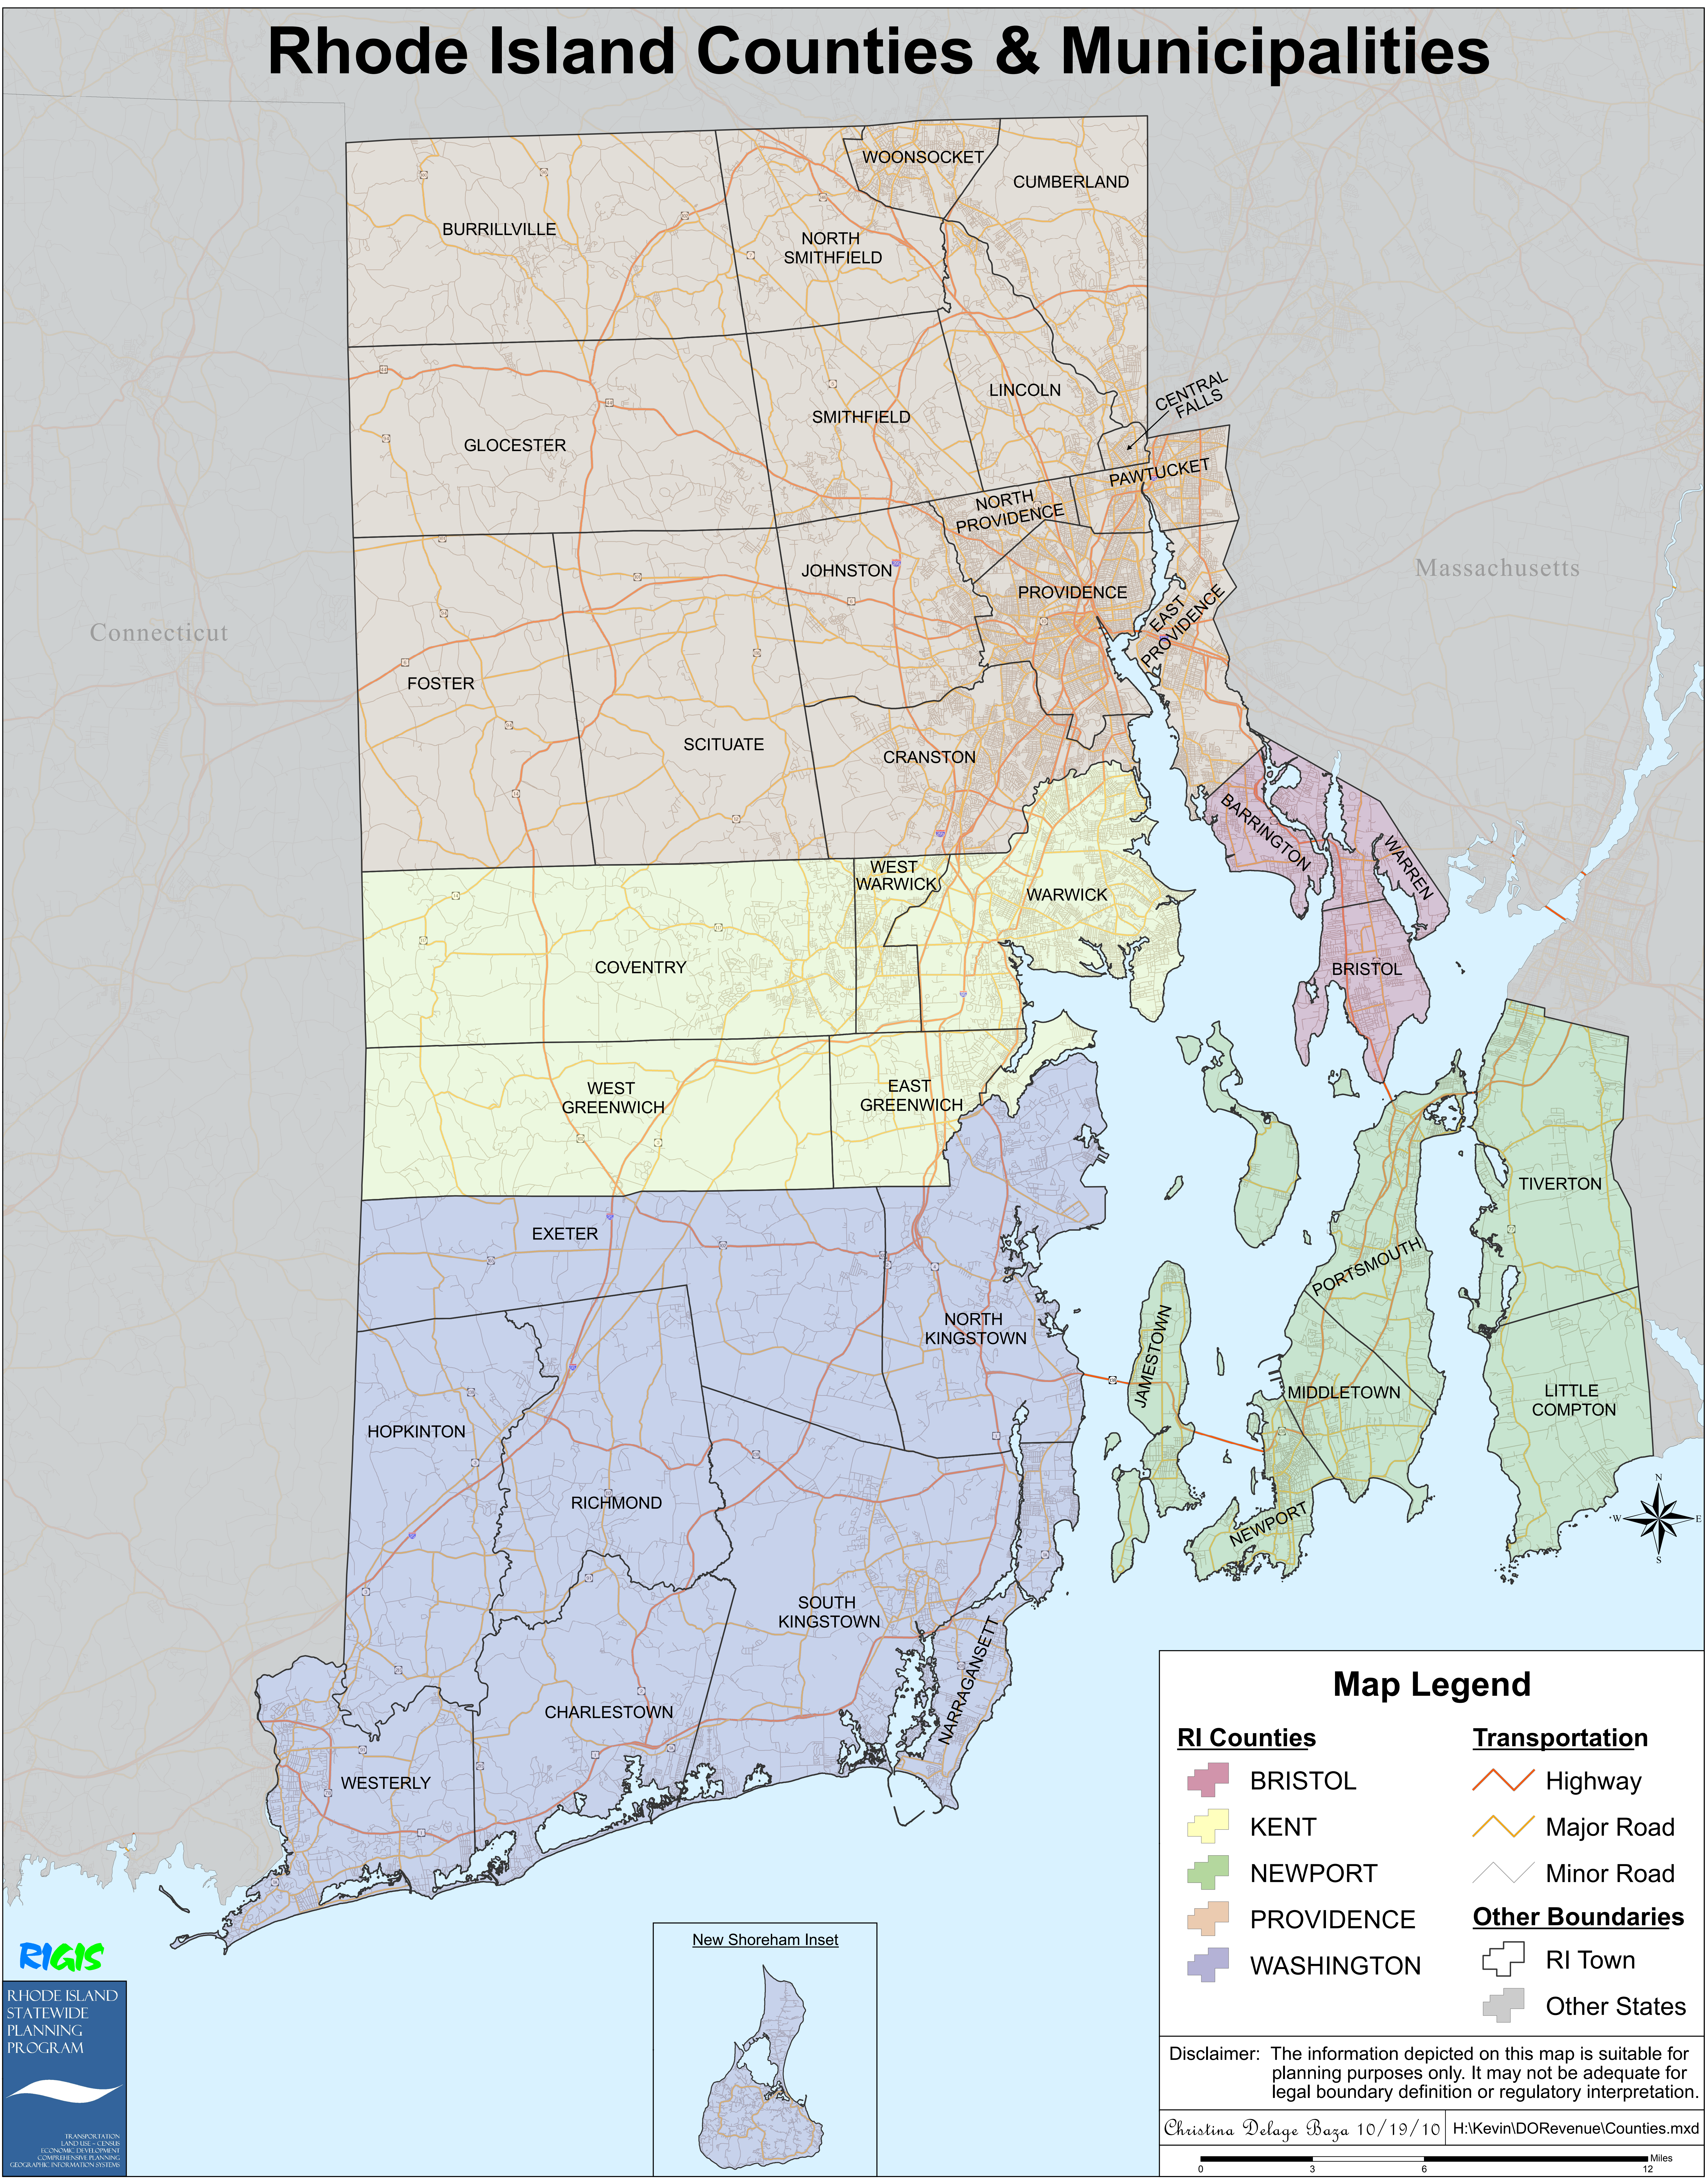

Rhode Island Counties & Municipalities

Map Legend

RI Counties		Transportation	
	BRISTOL		Highway
	KENT		Major Road
	NEWPORT		Minor Road
	PROVIDENCE	Other Boundaries	
	WASHINGTON		RI Town
			Other States

Disclaimer: The information depicted on this map is suitable for planning purposes only. It may not be adequate for legal boundary definition or regulatory interpretation.

Christina Delage Baza 10/19/10 H:\Kevin\DORevenue\Counties.mxd

0 3 6 12 Miles