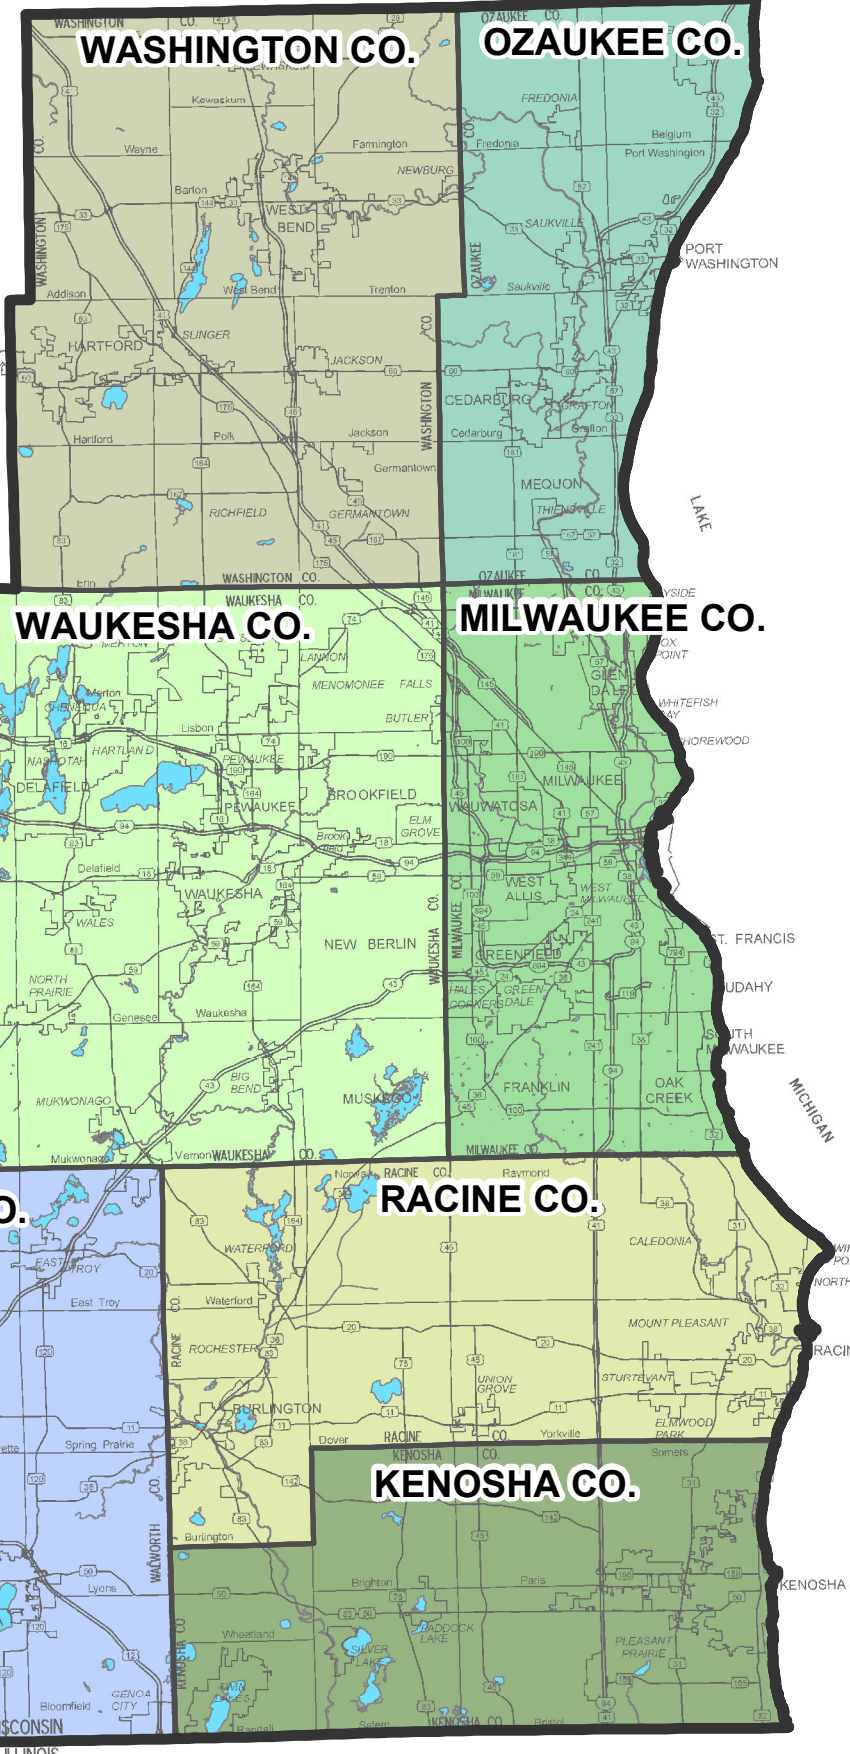

THE SOUTHEASTERN WISCONSIN REGION

LEGEND
 SOUTHEASTERN WISCONSIN REGION BOUNDARY

Source: SEWRPC.