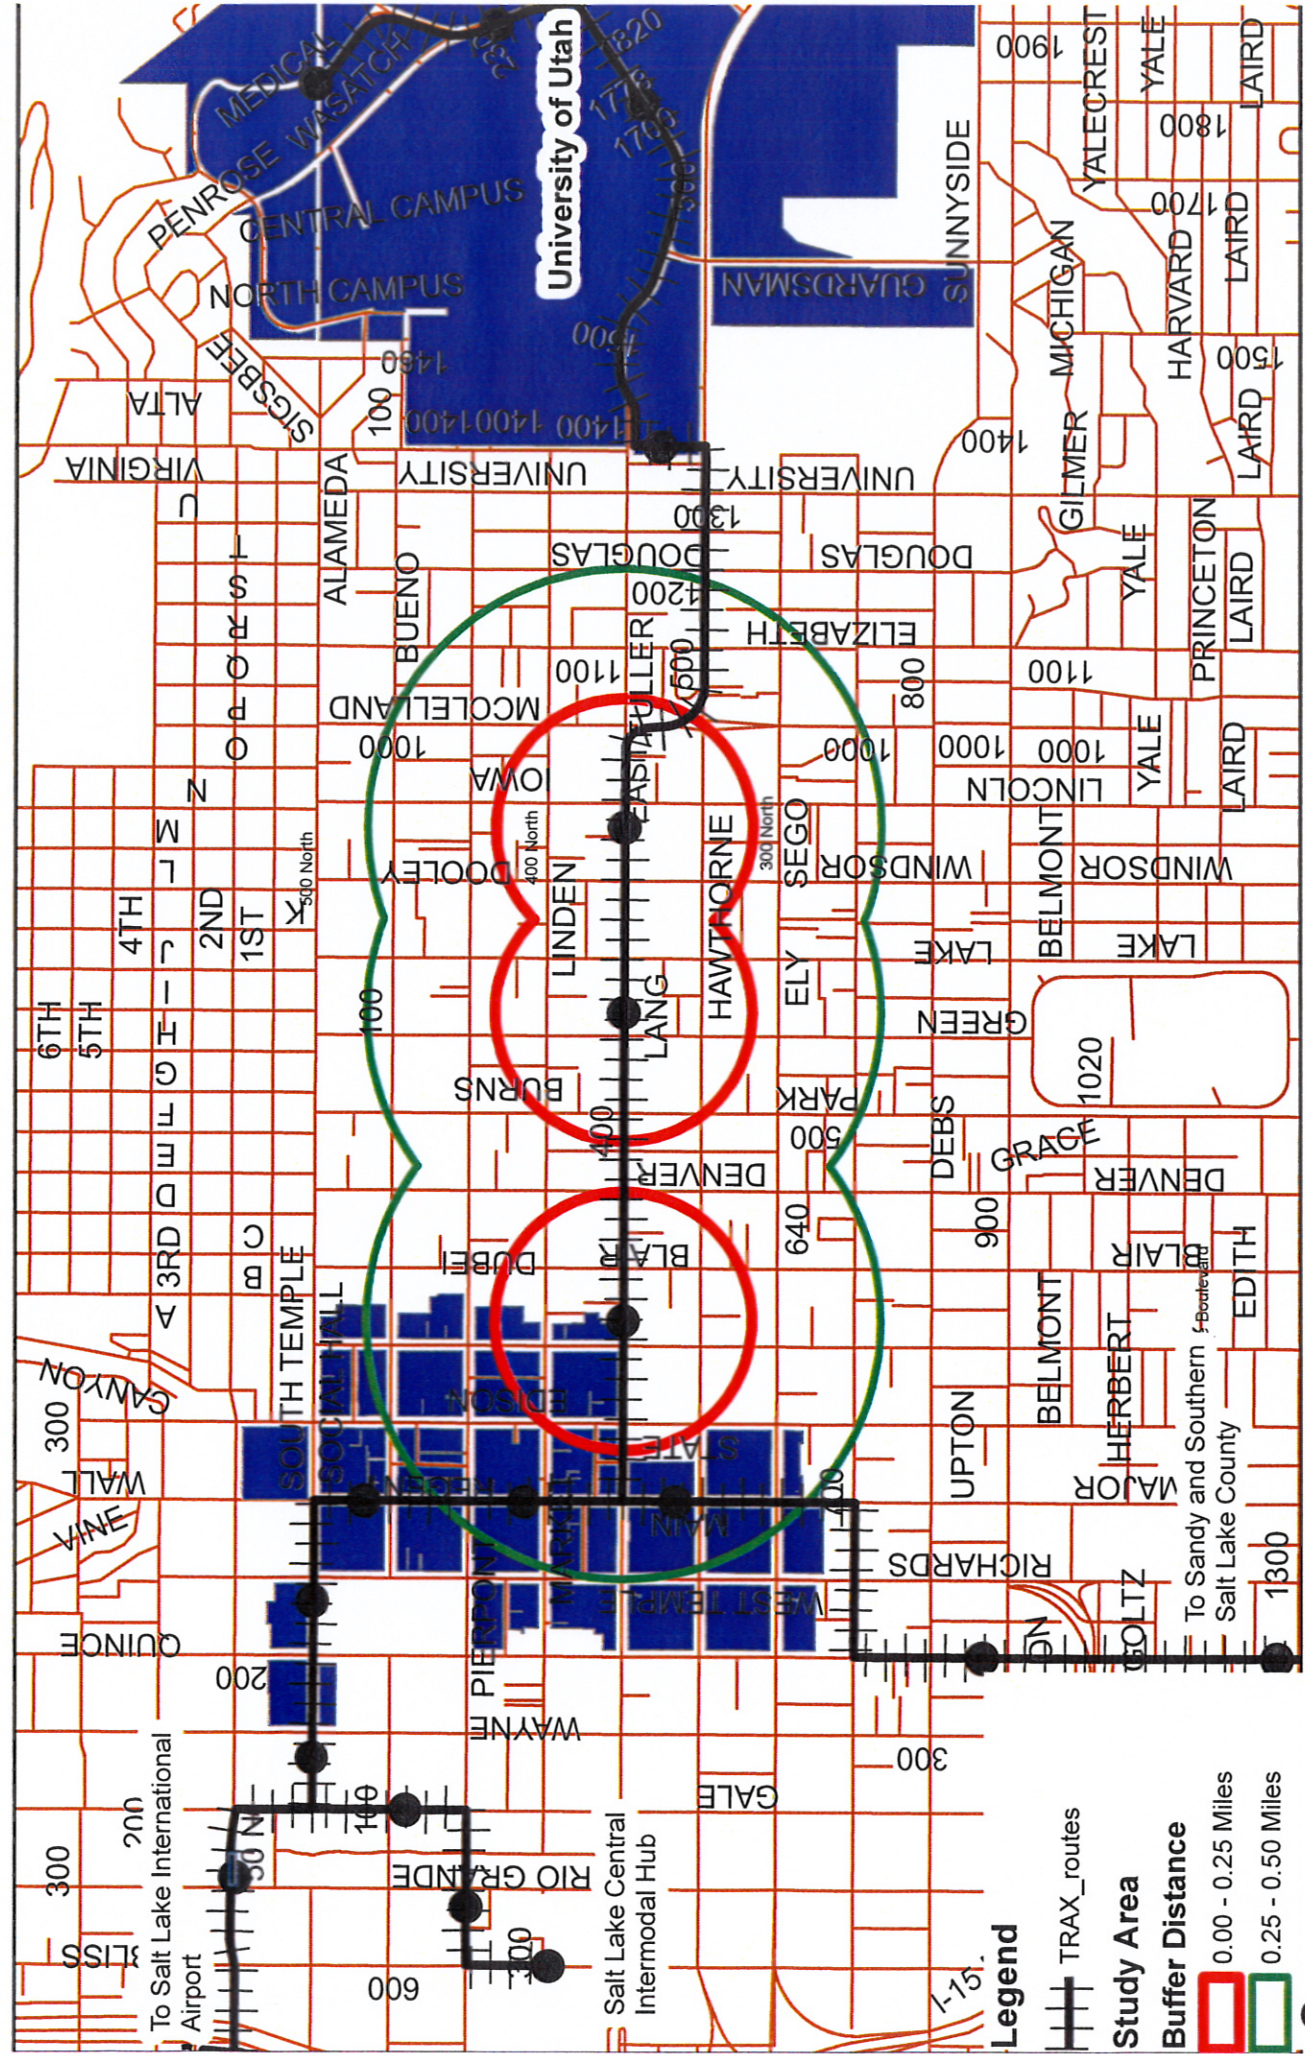

400 South Light Rail Station Study Area

Salt Lake City Corporation

Legend

- TRAX_routes
- TRAX Stations
- Downtown Salt Lake City
- University of Utah
- Study Area**
- Buffer Distance**
- 0.00 - 0.25 Miles
- 0.25 - 0.50 Miles