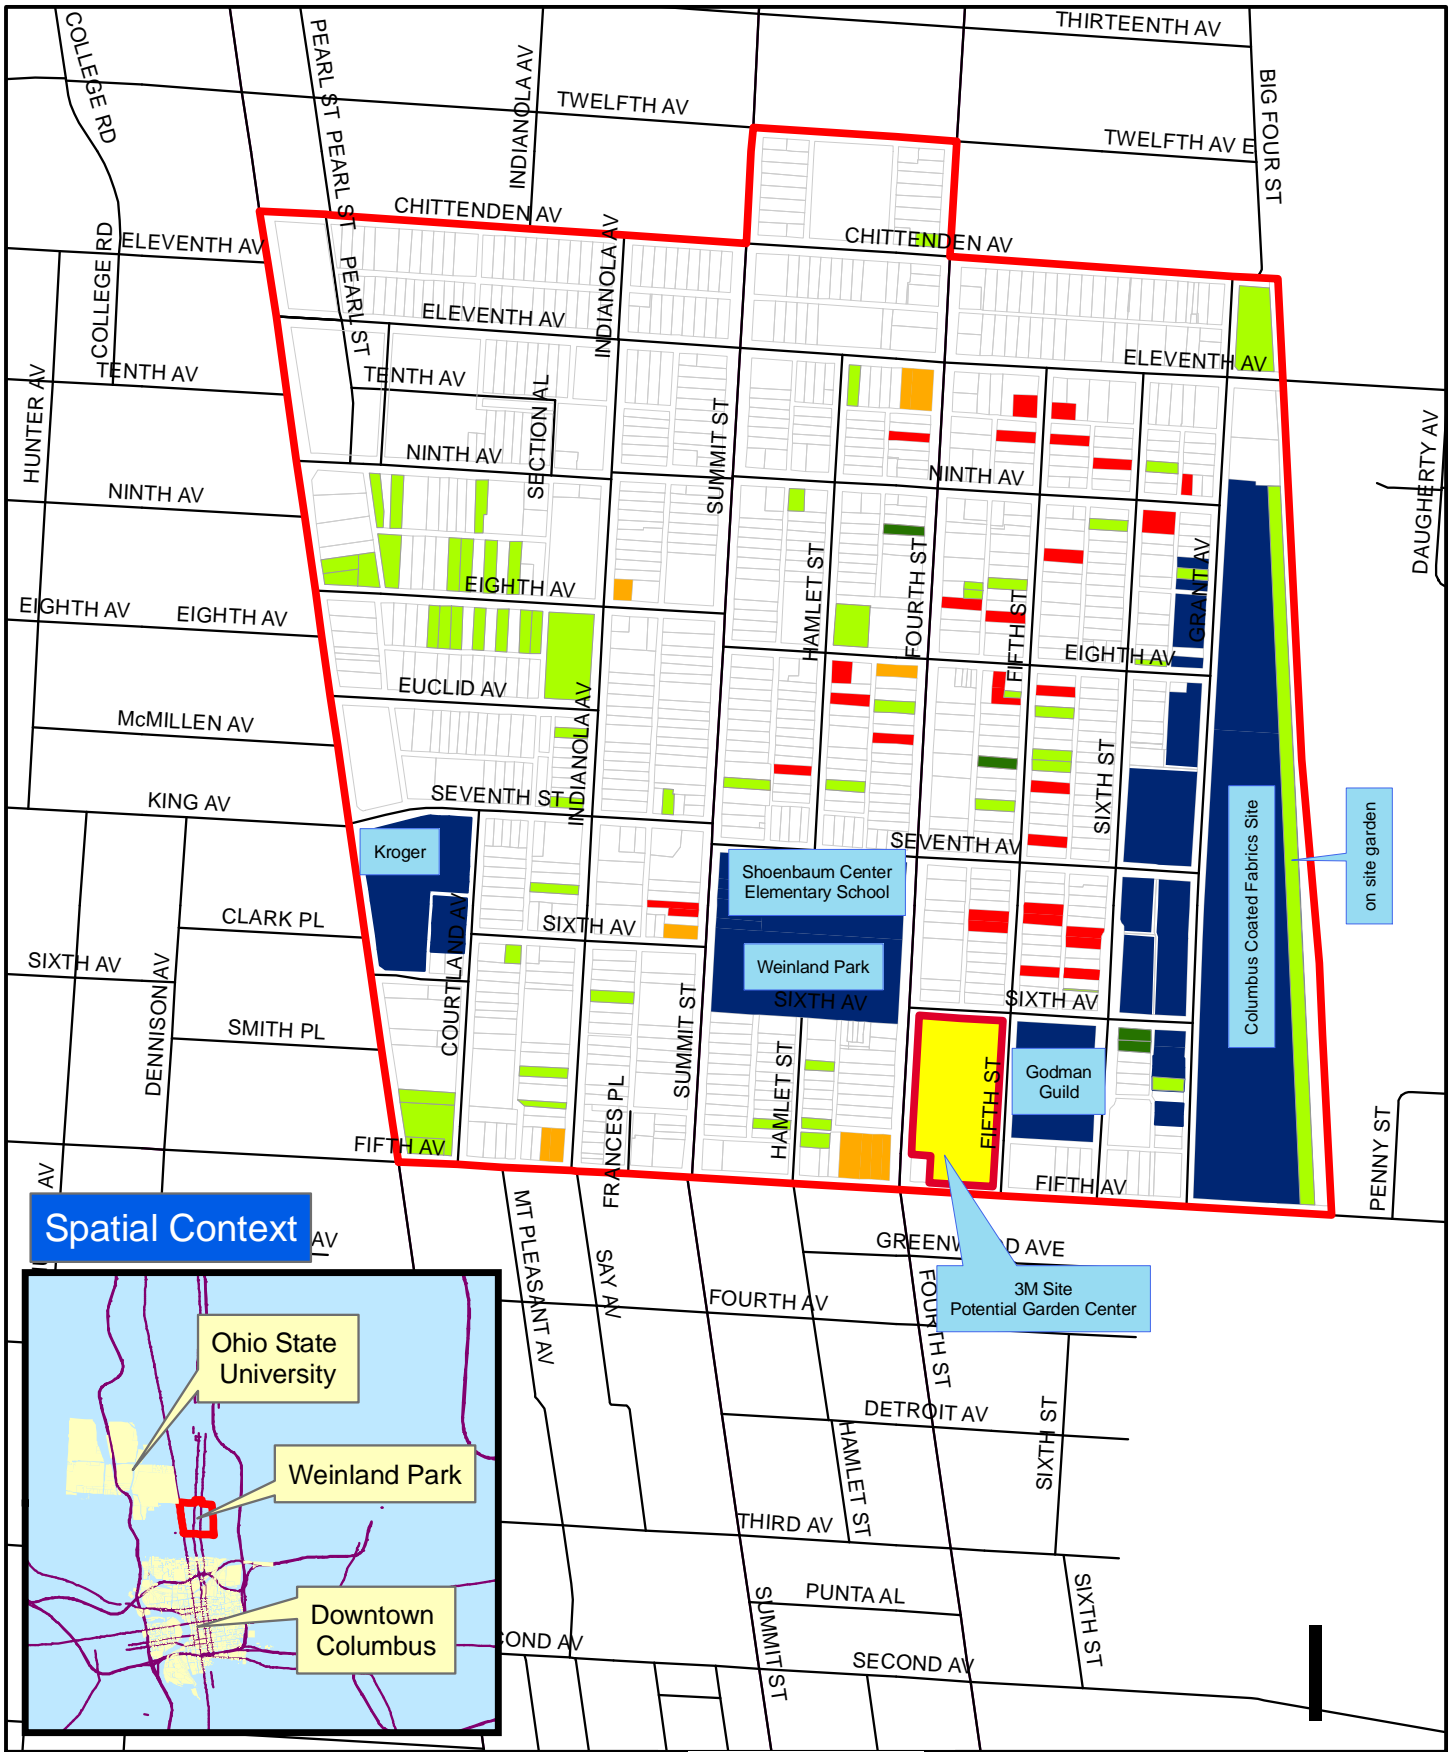

Weinland Park - Agrarian Urbanist Overlay

Spatial Context

- Potential Garden Center
- Potential Community Gardens
- Existing Community Gardens
- Weinland Park Collaborative Controlled Property
- Corner Stores
- Landmarks

This map shows the existing and future gardening resources to the proposed agrarian urbanist overlay in Weinland Park.