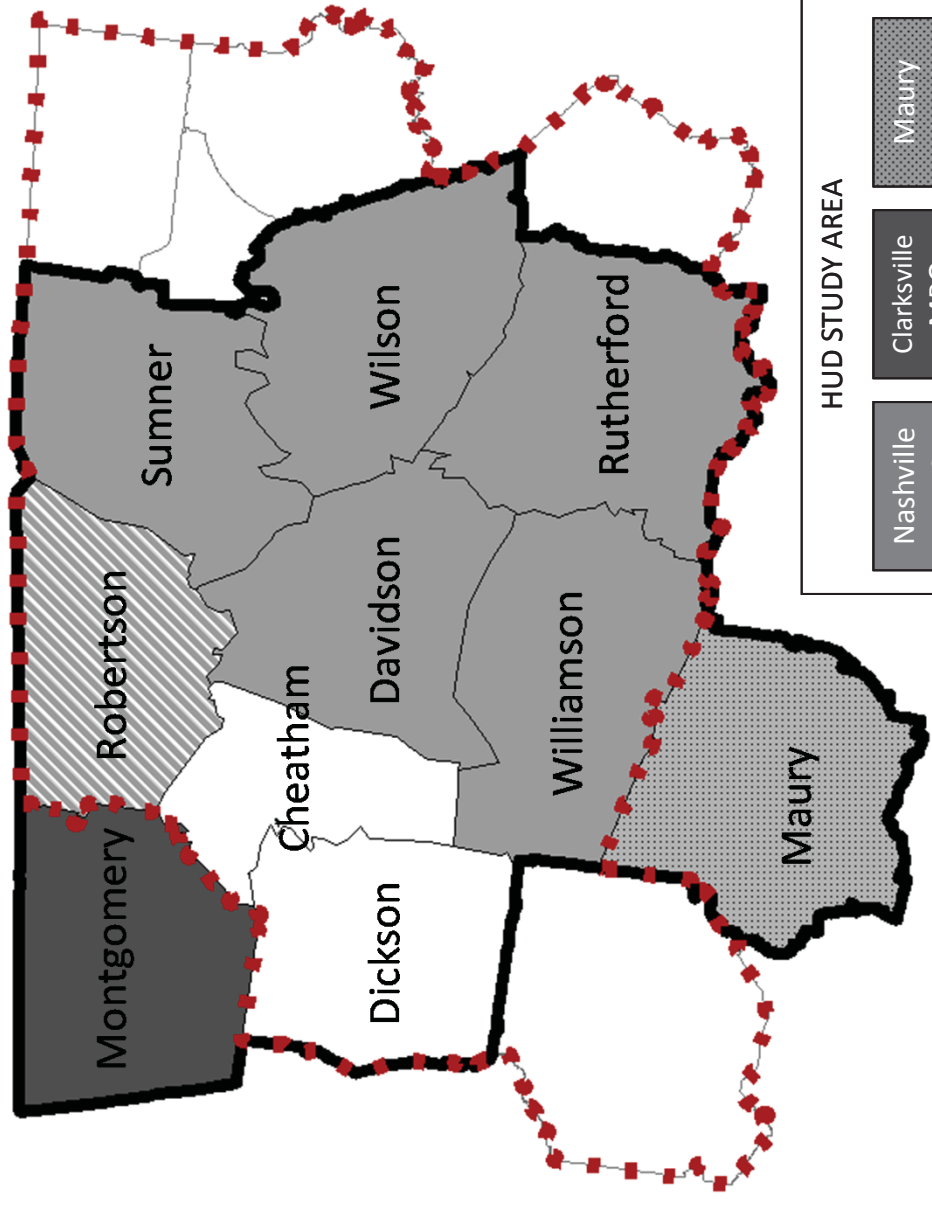

Middle Tennessee Study Area

HUD STUDY AREA

Nashville MPO	Clarksville MPO	Maury MicroSA
---------------	-----------------	---------------

Mayors Caucus

MSA
