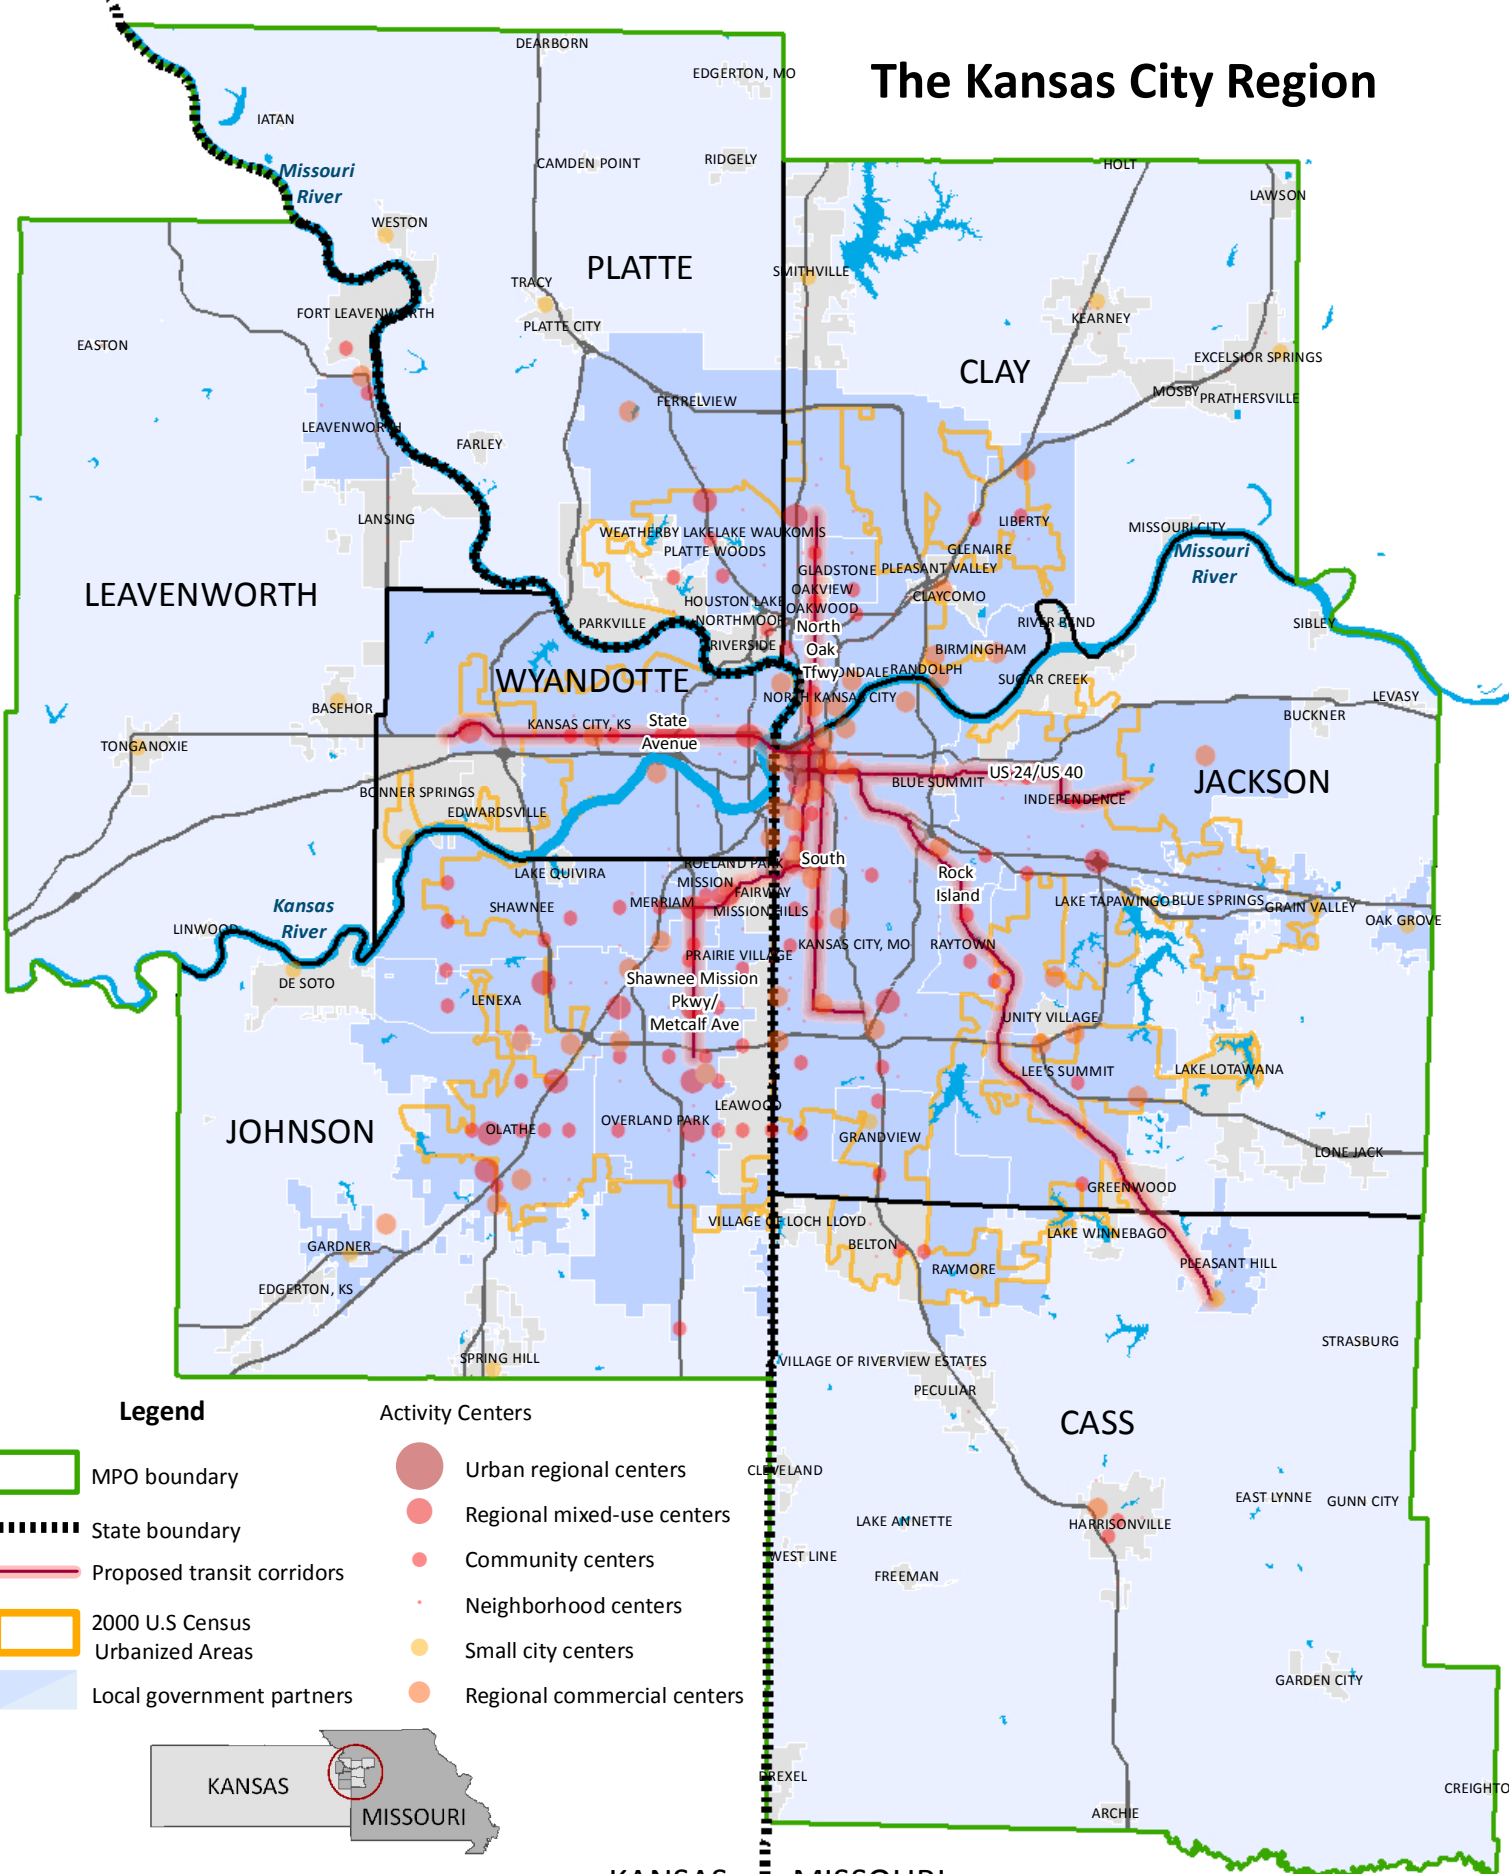

The Kansas City Region

Legend

- MPO boundary
- State boundary
- Proposed transit corridors
- 2000 U.S Census Urbanized Areas
- Local government partners

Activity Centers

- Urban regional centers
- Regional mixed-use centers
- Community centers
- Neighborhood centers
- Small city centers
- Regional commercial centers

Note: This map is in draft form and is for illustrative purposes only. The alignments of corridors and location of centers may change as we progress with the Creating Sustainable Places initiative.

KANSAS MISSOURI