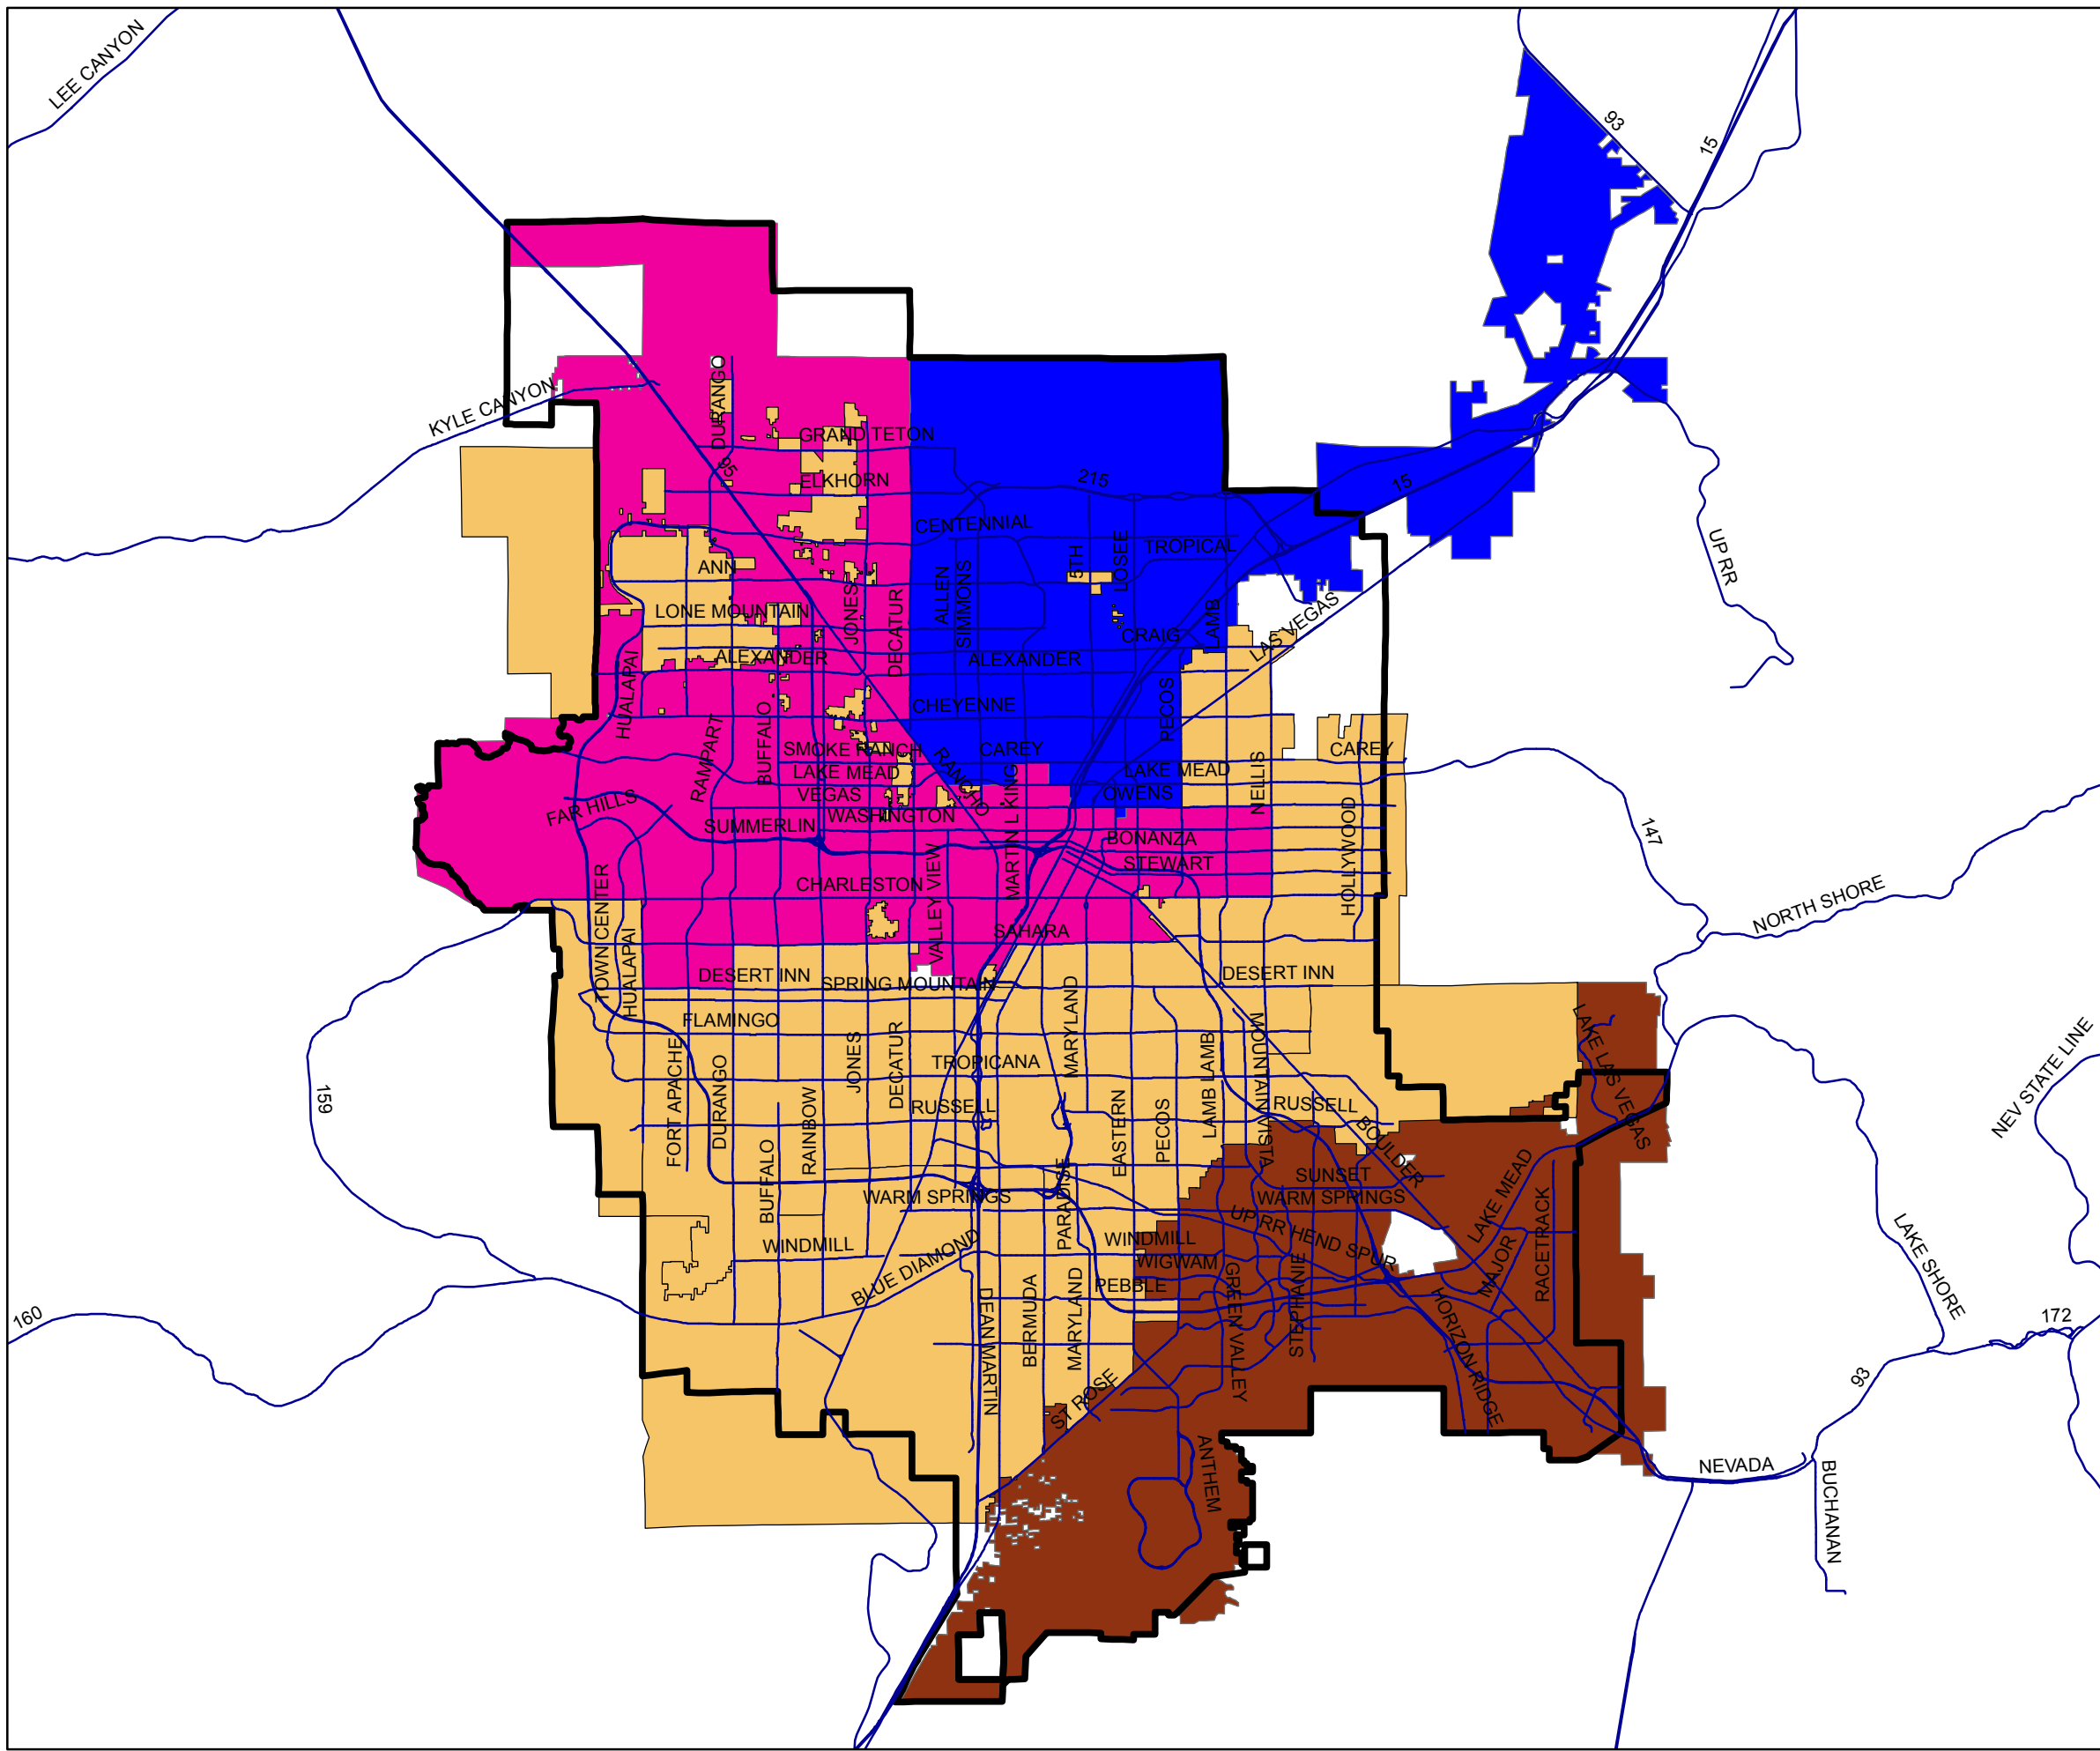

# Regional Transit Oriented Development Plan Project Boundary

## Legend

Project Boundary

### Partner Entities

City of Henderson

City of Las Vegas

City of North Las Vegas

Clark County