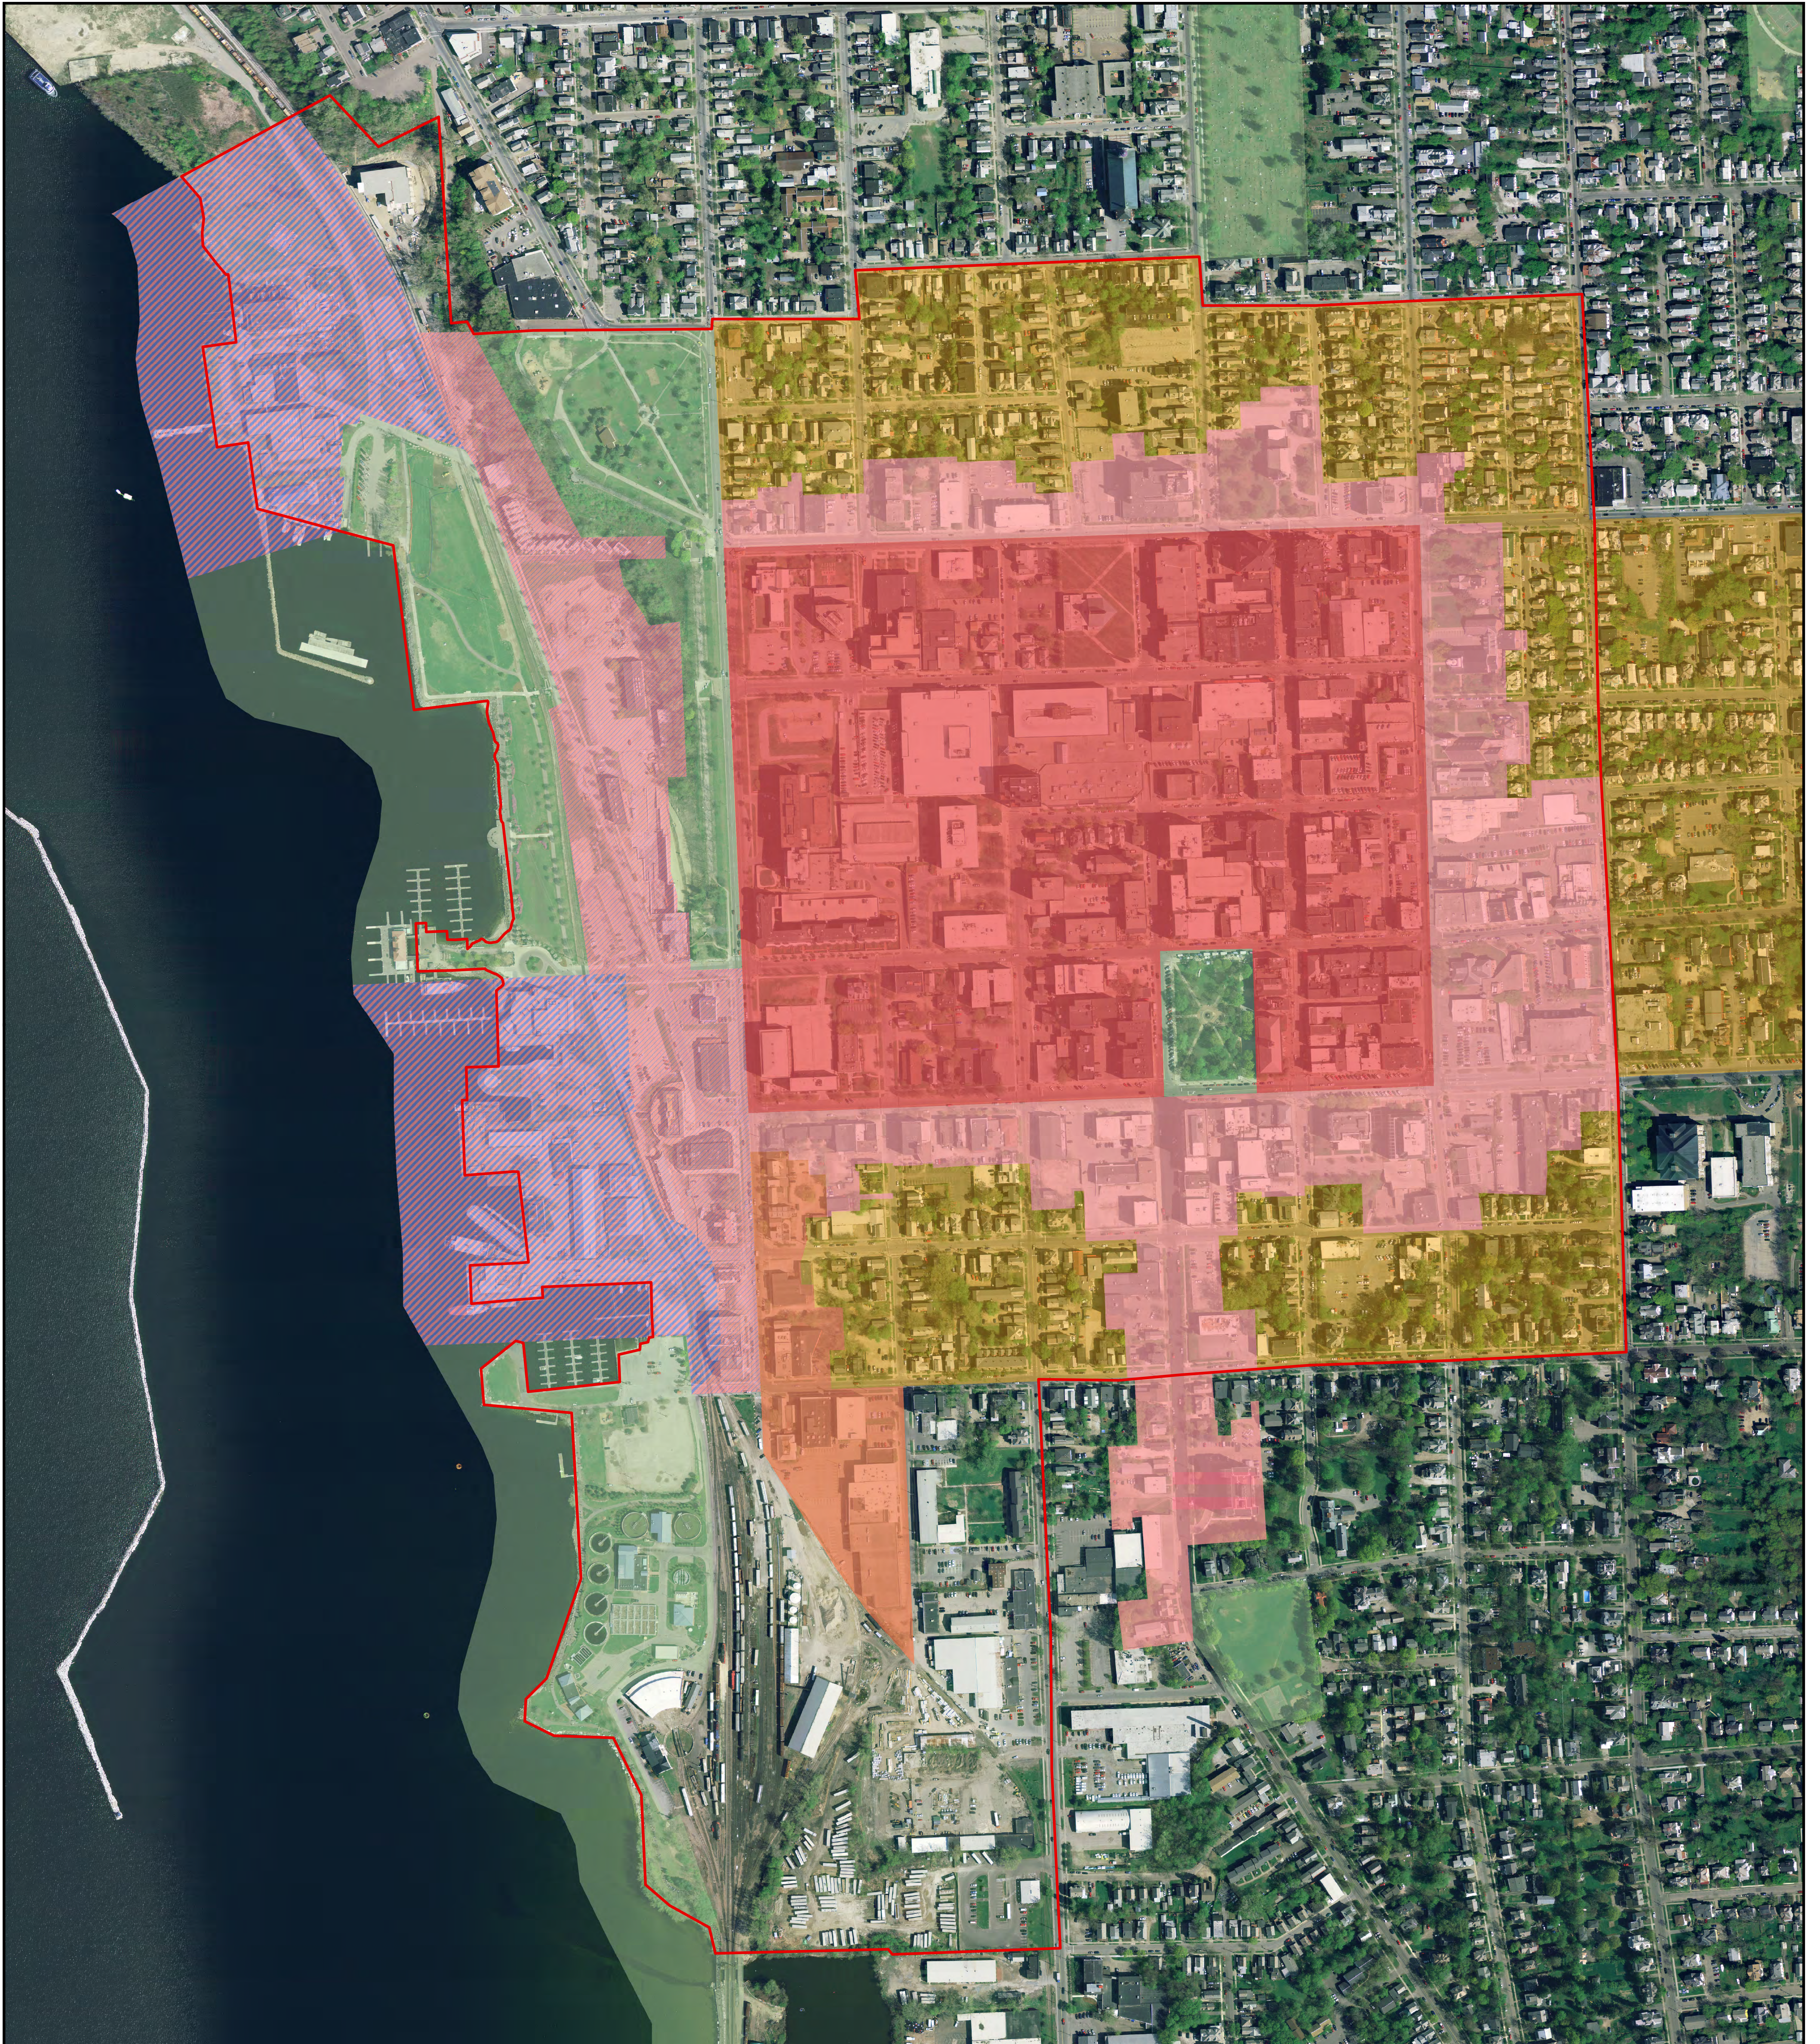

City of Burlington Downtown & Waterfront Plan Study Area

-  Downtown and Waterfront Master Plan Study Area
-  Downtown
-  Downtown Transition
-  Downtown Waterfront
-  Downtown Waterfront - Public Trust
-  Battery Street Transition
-  Residential-High Density
-  RCO-Recreation/Greenspace

Map prepared by the Burlington Dept. of Planning & Zoning
March 2011