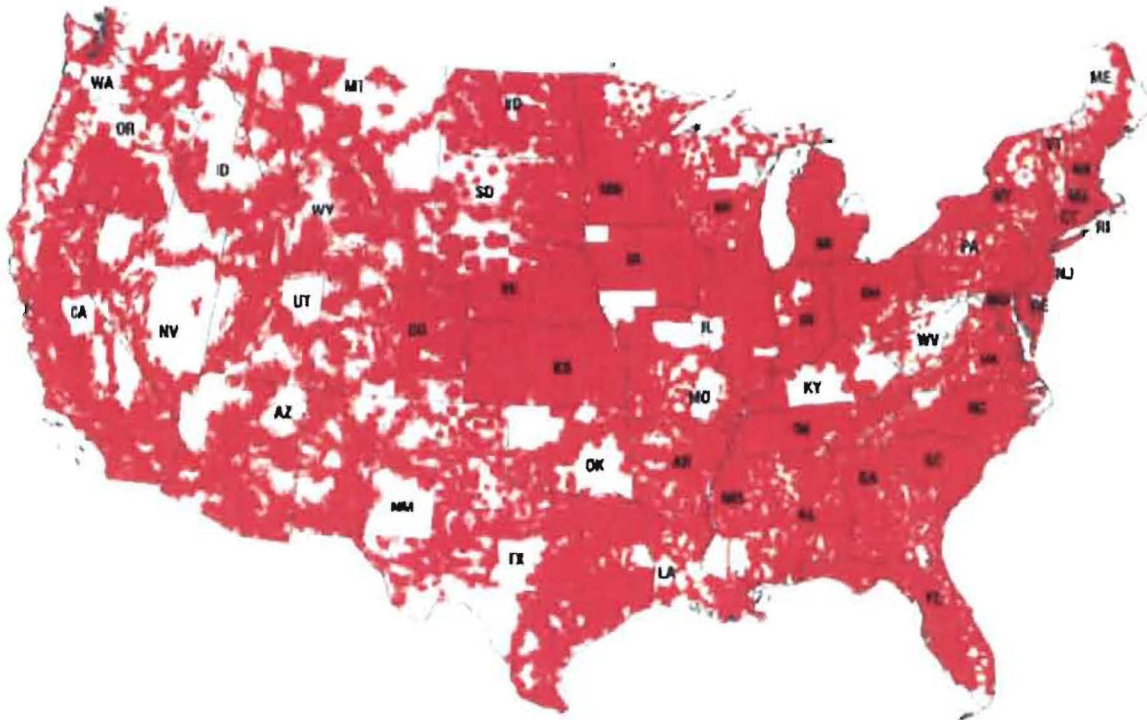

Roaming Minutes are \$0.60 per minute. Long Distance is \$0.10 per minute if applicable.

Nationwide Unlimited
Talk and Text

\$49.99

Nationwide Unlimited

EVERYTHING

Unlimited Data, Web, Email, Text and
Talk

\$69.99

No Roaming Charges
Anywhere in the US

South Canaan

South Canaan (Cellular One of NE Pennsylvania) Coverage Maps

Nationwide Voice Coverage

Nationwide 1x Data Coverage

Nationwide 3G Data Coverage

South Canaan (Cellular One of NE Pennsylvania) Smartphones

LG Axis

Motorola Milestone

Motorola Milestone X

Samsung Showcase

BlackBerry 9550 Storm 2

BlackBerry 9630 Tour

BlackBerry Curve 8530

BlackBerry Pearl 8130

1. US Virgin Islands, Puerto Rico, Guam and other US properties outside of the fifty states are not included in the Freedom Calling Plan area.
2. Nights are from 7:00 p.m. to 6:59 a.m. Weekends are from 12:00 a.m. Saturday to 11:59 p.m. Sunday.
3. Mobile to Mobile are calls made from a Cellular One of NEPA phone to another Cellular One of NEPA phone from within the calling plan area.
4. Unlimited Plans are not eligible for any monthly access discounts.
5. Long Distance charges will apply to calls made outside of the calling plan area. Charges will vary by area.
6. A maximum of 5 lines per Family Plan or 4 Add-a-Lines per individual calling plan permitted.