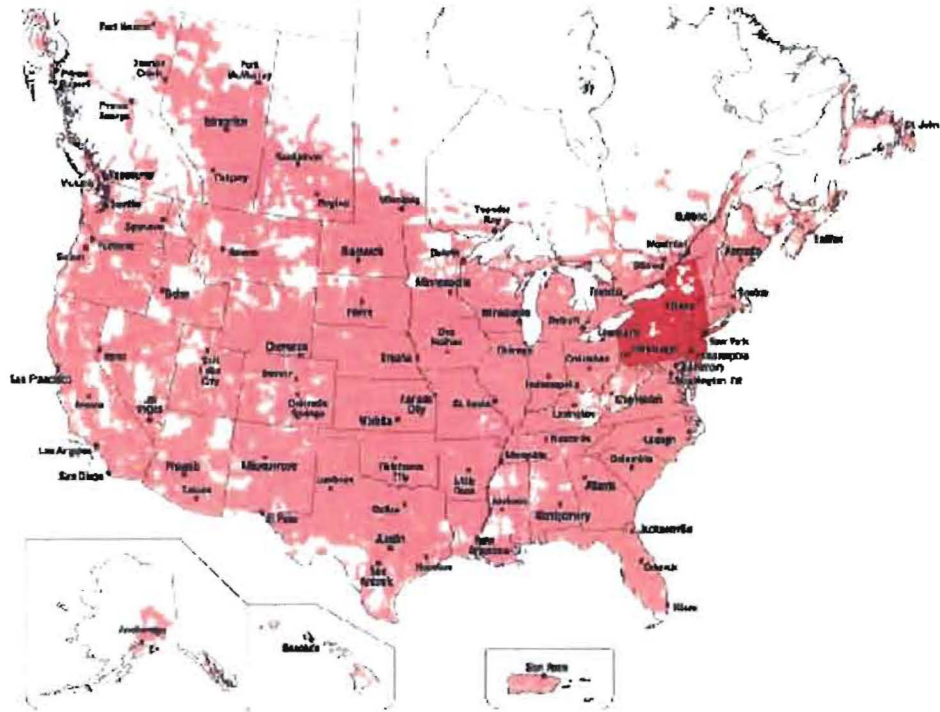

Regional Rambling

Regional Plans - *Covering all of New Mexico and portions of West Texas*

\$29.99	600	Unlimited	Unlimited	\$0.45
\$31.99	800	Unlimited	Unlimited	\$0.45

Roaming Minutes are \$0.60 per minute. Long Distance is \$0.10 per minute.

Local Living

Local plans now include FREE unlimited text messaging!

Local Plans - *The most extensive local network you can get in Lea, Eddy and Chaves counties.*

\$29.99	Unlimited	Unlimited	Unlimited
\$39.99 <small>(Free NW Long-Distance)</small>	Unlimited	Unlimited	Unlimited

Roaming Minutes are \$0.60 per minute. Long Distance is \$0.10 per minute if applicable.

Nationwide Unlimited
Talk and Text

\$49.99

Nationwide Unlimited

EVERYTHING

Unlimited Data, Web, Email, Text and
Talk

\$69.99

No Roaming Charges
Anywhere in the US

South Canaan

South Canaan (Cellular One of NE Pennsylvania) Coverage Maps

Nationwide Voice Coverage

Nationwide 1x Data Coverage

Nationwide 3G Data Coverage

South Canaan (Cellular One of NE Pennsylvania) Smartphones