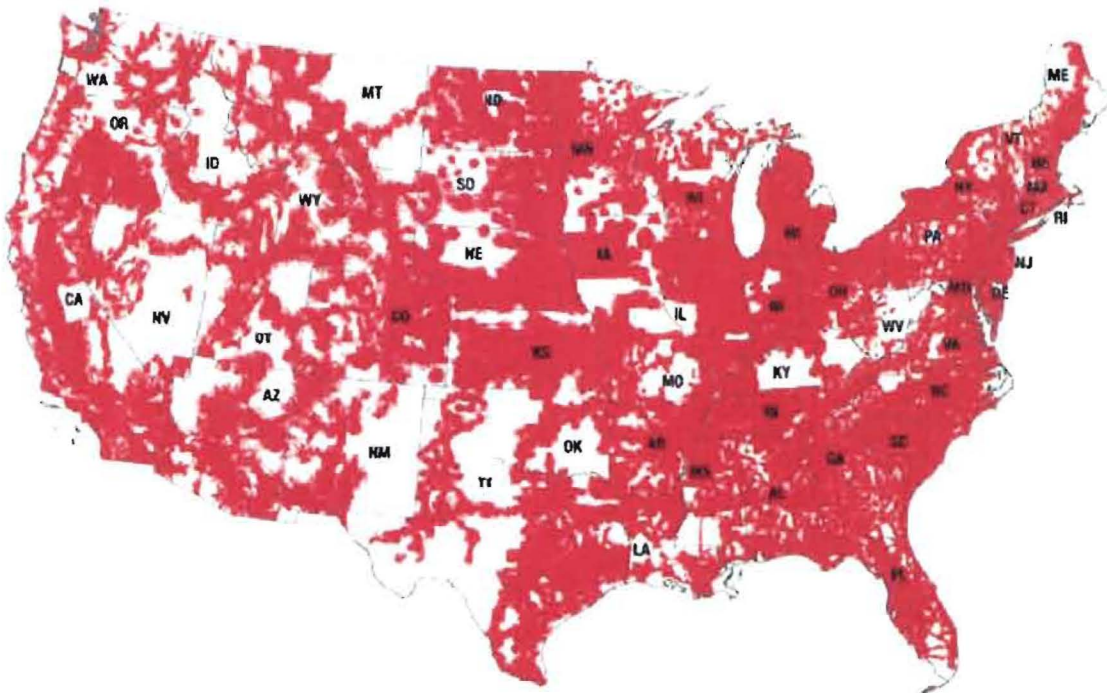

Roaming Minutes are \$0.60 per minute. Long Distance is \$0.10 per minute if applicable.

Nationwide Unlimited
Talk and Text

\$49.99

Nationwide Unlimited

EVERYTHING

Unlimited Data, Web, Email, Text and
Talk

\$69.99

No Roaming Charges
Anywhere in the US

South Canaan

South Canaan (Cellular One of NE Pennsylvania) Coverage Maps

Nationwide Voice Coverage

Nationwide 1x Data Coverage

Nationwide 3G Data Coverage

South Canaan (Cellular One of NE Pennsylvania) Smartphones

LG Axis

Motorola Milestone

Motorola Milestone X

Samsung Showcase

BlackBerry 9550 Storm 2

BlackBerry 9630 Tour

BlackBerry Curve 8530

BlackBerry Pearl 8130

1. US Virgin Islands, Puerto Rico, Guam and other US properties outside of the fifty states are not included in the Freedom Calling Plan area.
2. Nights are from 7:00 p.m. to 6:59 a.m. Weekends are from 12:00 a.m. Saturday to 11:59 p.m. Sunday.
3. Mobile to Mobile are calls made from a Cellular One of NEPA phone to another Cellular One of NEPA phone from within the calling plan area.
4. Unlimited Plans are not eligible for any monthly access discounts.
5. Long Distance charges will apply to calls made outside of the calling plan area. Charges will vary by area.
6. A maximum of 5 lines per Family Plan or 4 Add-a-Lines per individual calling plan permitted.