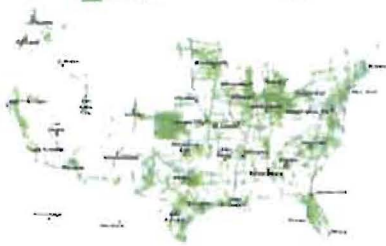

### Laptop Connect

High Speed Internet is at your fingertips through a wireless aircard!

**\$49.99**  
per month

Nationwide Data Coverage