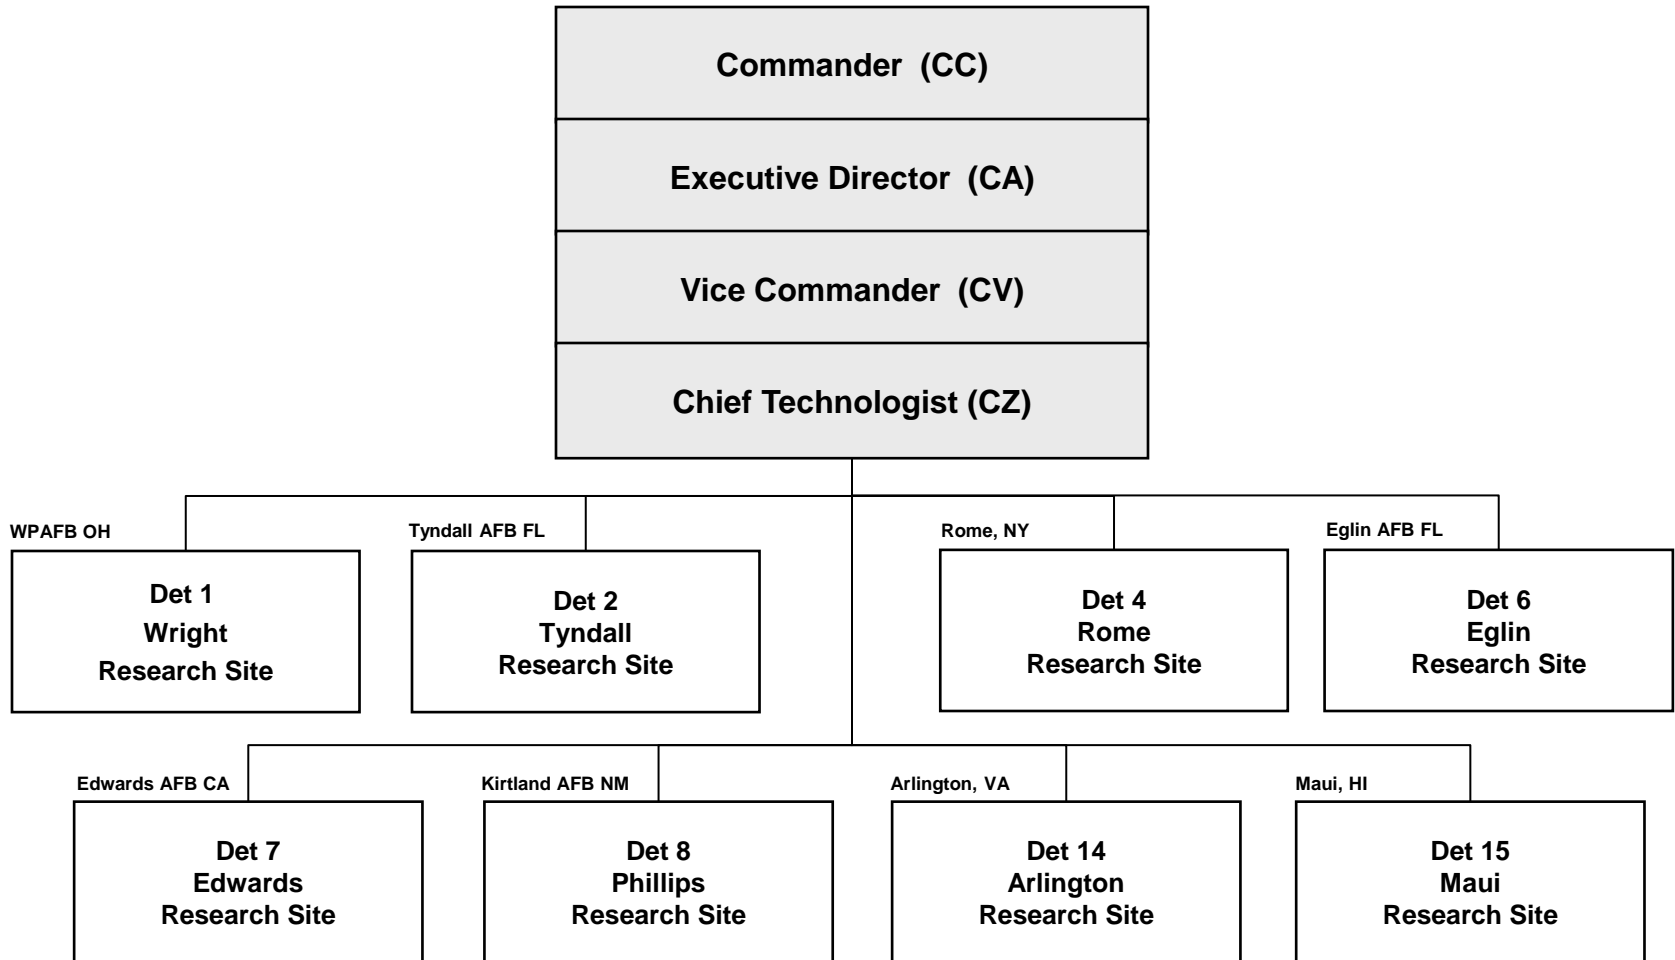

AIR FORCE RESEARCH LABORATORY (Wright-Patterson AFB, OH)

AIR FORCE RESEARCH LABORATORY (Research Sites/Detachments)

Updated as required by AFRL/DPM

Access the following link for more info:

<http://www.wpafb.af.mil/library/factsheets/factsheet.asp?id=9293>