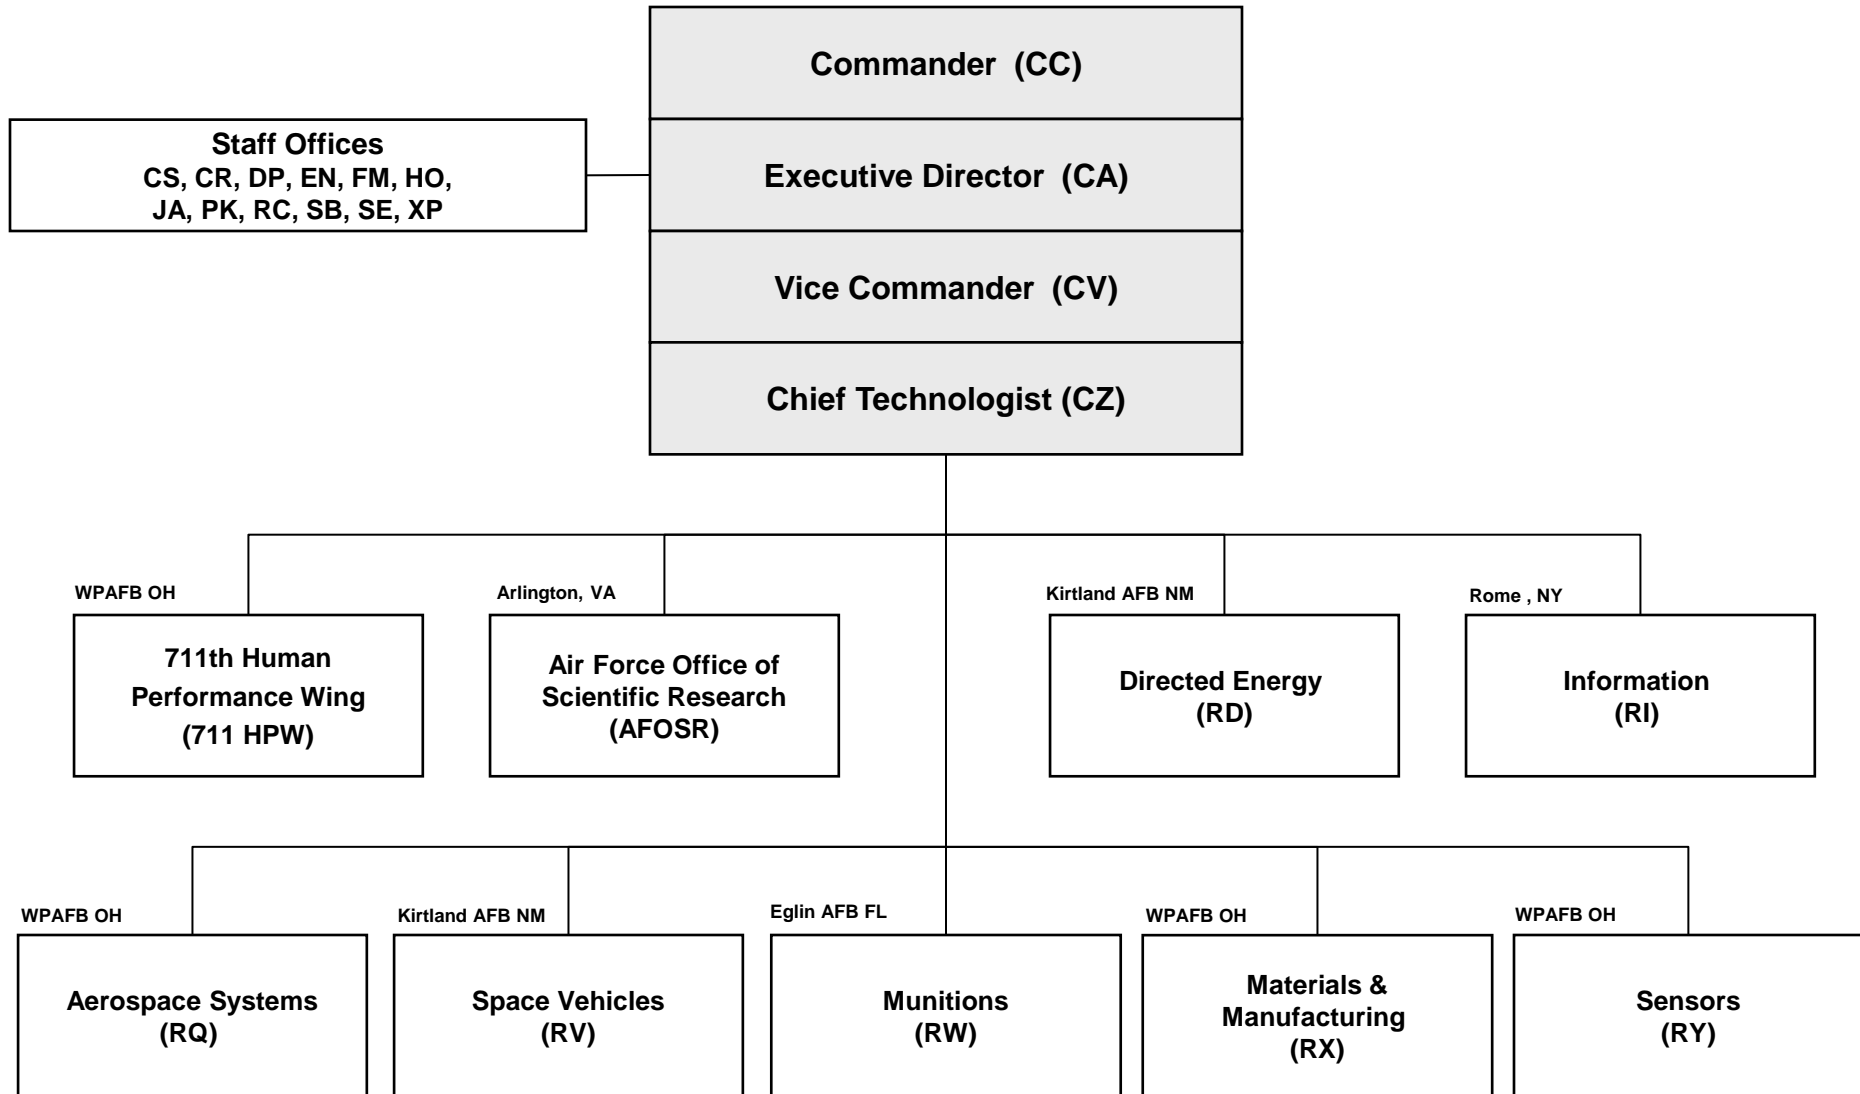

AIR FORCE RESEARCH LABORATORY (Wright-Patterson AFB, OH)

AIR FORCE RESEARCH LABORATORY (Research Sites/Detachments)

Updated as required by AFRL/DPM

Access the following link for more info:

<http://www.wpafb.af.mil/library/factsheets/factsheet.asp?id=9293>