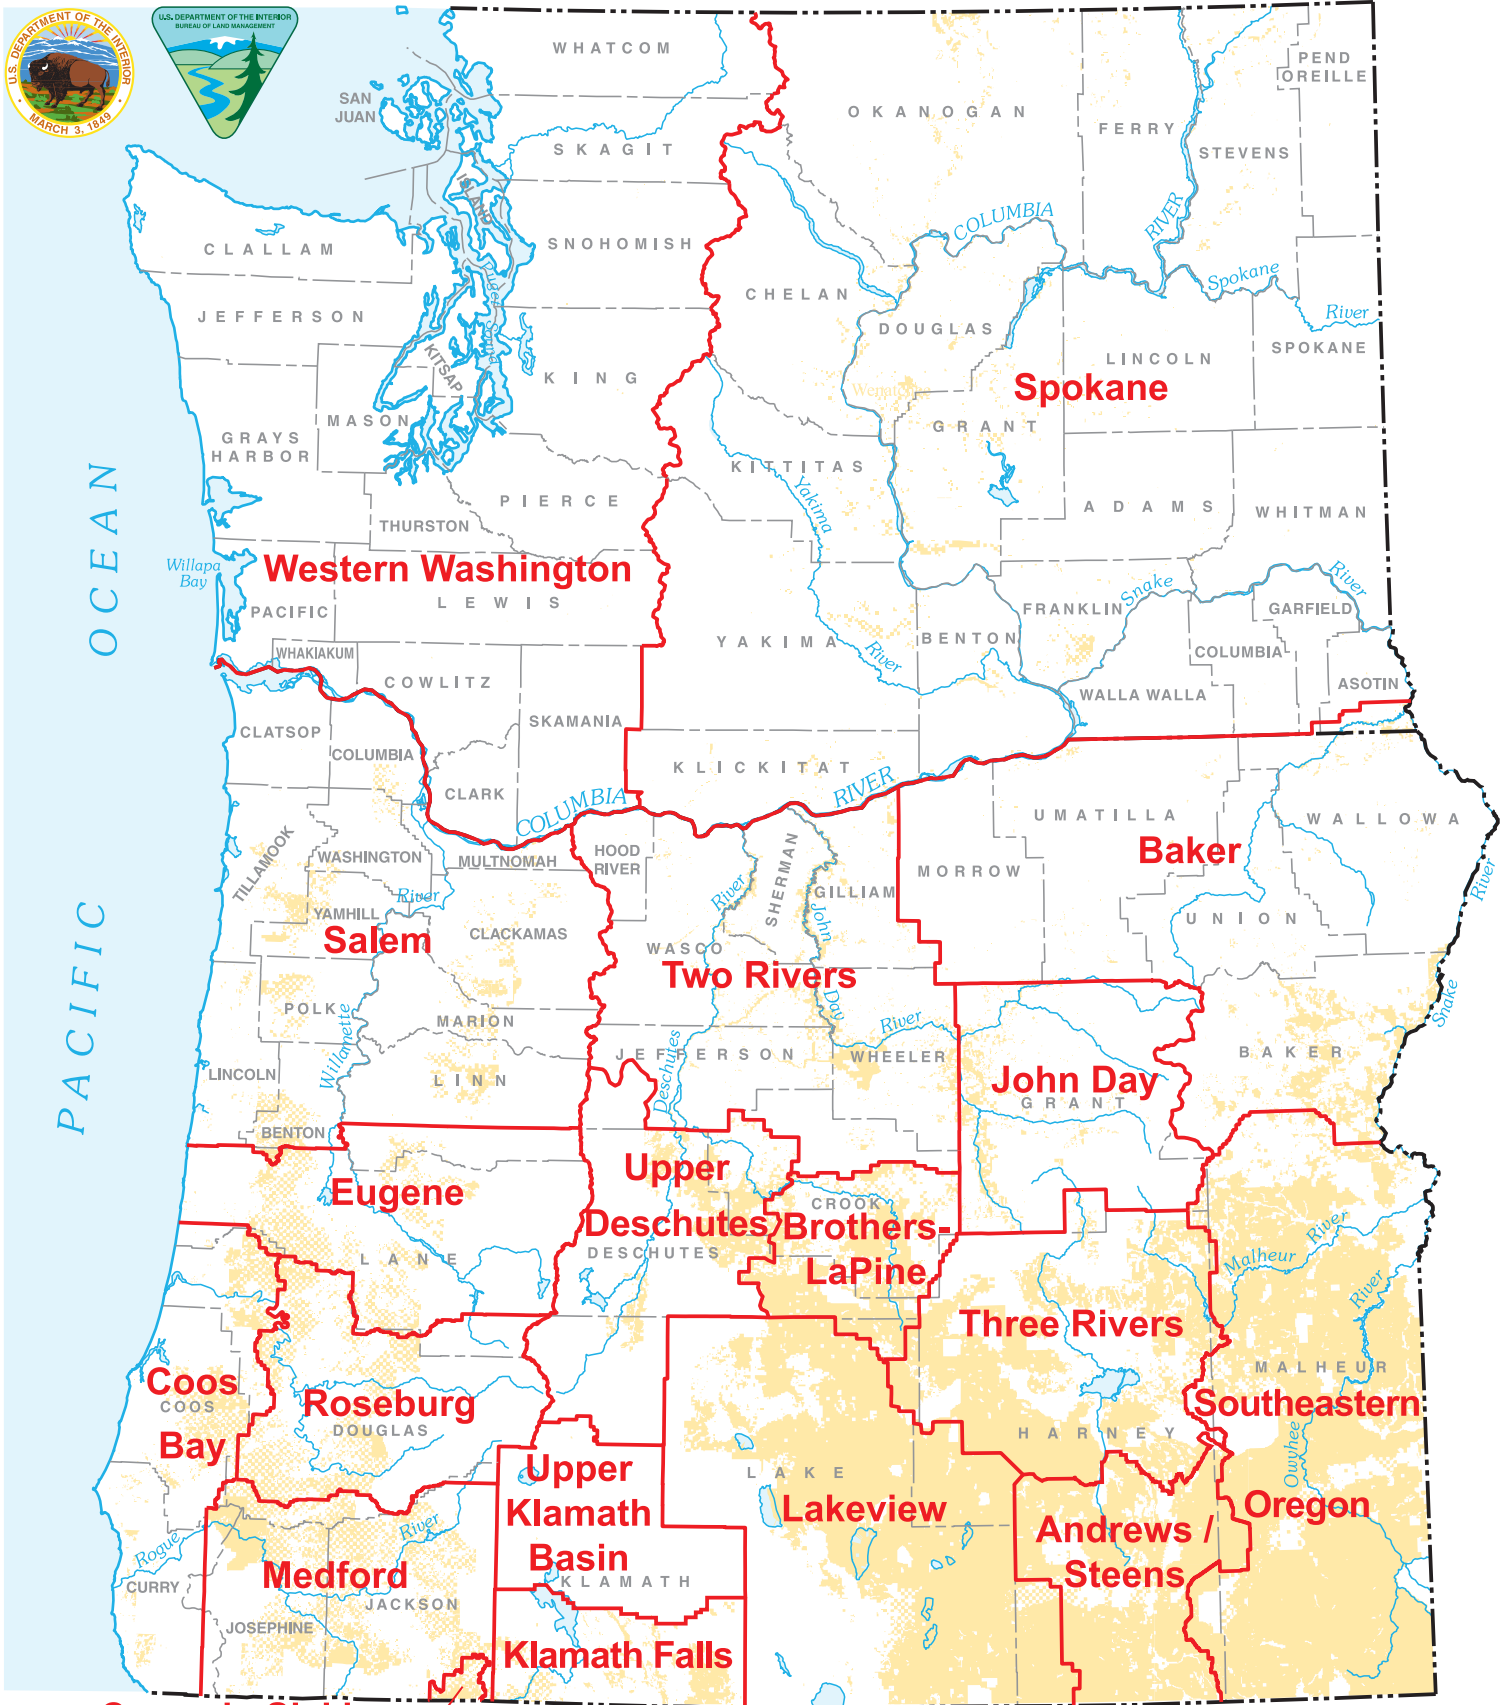

# Current Oregon / Washington Resource Management Planning Areas as of April 2009

**Cascade-Siskiyou Ntl Monument**

M00-00-01

No warranty is made by the Bureau of Land Management as to the accuracy, reliability, or completeness of these data for individual or aggregate use with other data. Original data were compiled from various sources. This information may not meet National Map Accuracy Standards. This product was developed through digital means and may be updated without notification.