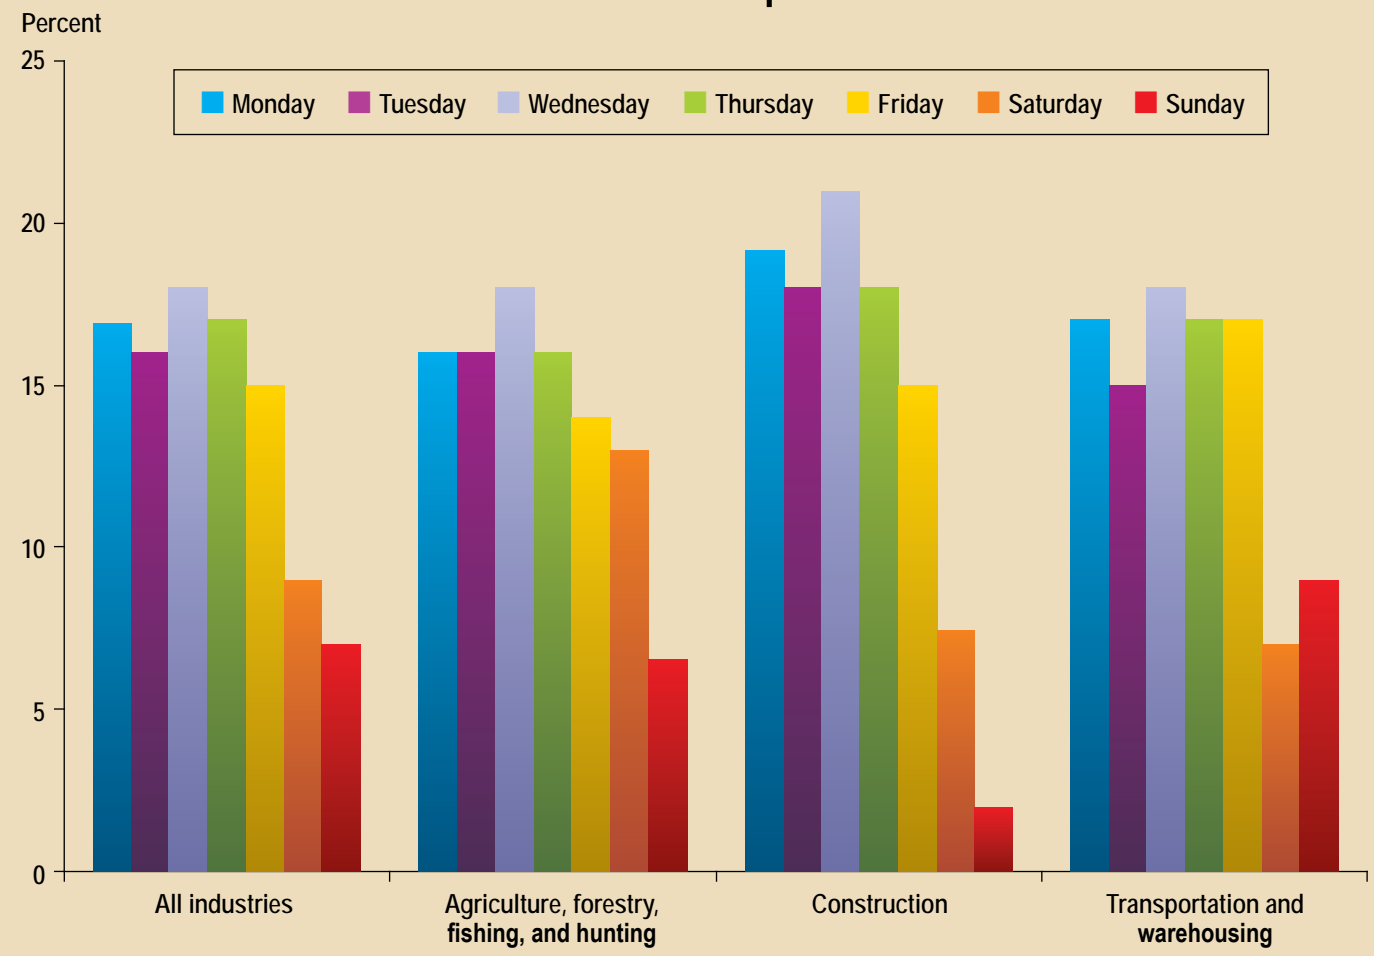

Overall, more fatal work injuries occurred on Wednesdays than on any other day of the week. The same holds true for fatal injuries in the construction, agriculture, and transportation and warehousing industries.

Aside from the weekend, Fridays reported the least amount of fatal work injuries overall.

## Fatal work injuries, by day of incident, selected major industries, all ownerships, 2006

SOURCE: U.S. Bureau of Labor Statistics, U.S. Department of Labor, 2009.