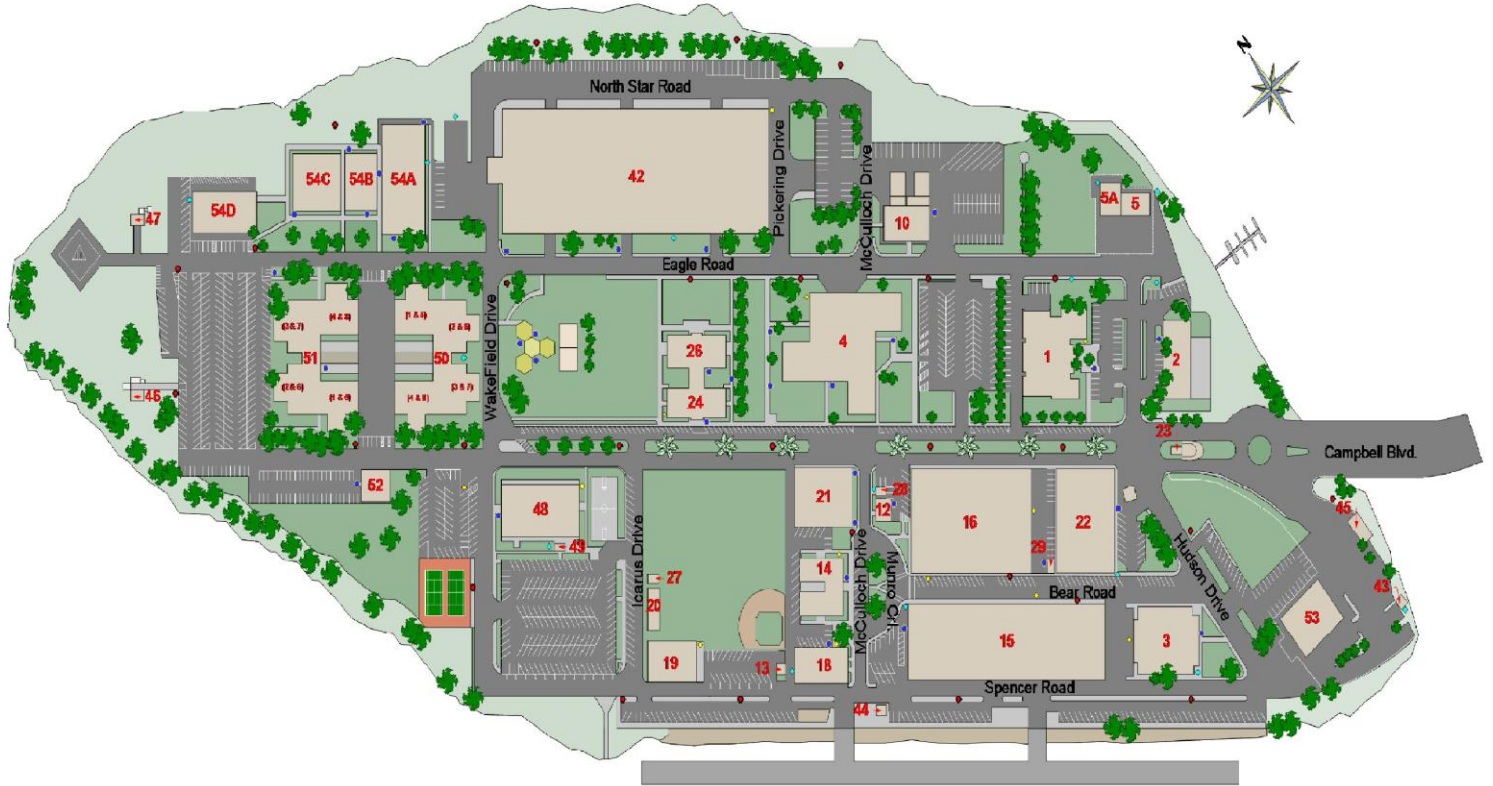

COAST GUARD ISLAND

(1) Medical/Dental	(2) Child Development Center (CDC)	(3) Security, Transportation & Education Services
(4) Galley, Gresham Hall, Pt Welcome, Columbia College Classroom	(5) Boathouse	(10) MSST
(12) Belongs to ESU Alameda	(14) Sector San Francisco	(15) Base Engineering, NESU & ESD Alameda
(16) Gym, MWR & Work Life	(18) Banners Club, Training Team West, CGIS, Gas Station	(19) Auto Hobby Shop & ESD
(21) Base Front Office, SPO & ESU Alameda	(22) CGX, Barber Shop, Subway, Post Office	(23) Main Gate
(24 & 26) Barracks	(42) Motor Pool, Warehouse, Mailroom, Contracting & Comptroller; MSST, AIB Store, Public Affairs & Recruiting Office	(45) Chiefs Hut
(48) Pool	(50 & 51) PACAREA, MIFCPAC, District 11	(52) D11 Front Office
(53) Sea West Credit Union	(54A) Legal	(54B) CSA, Civil Rights, DCMS
(54C) PACAREA	(54D) Stratton, etc.	