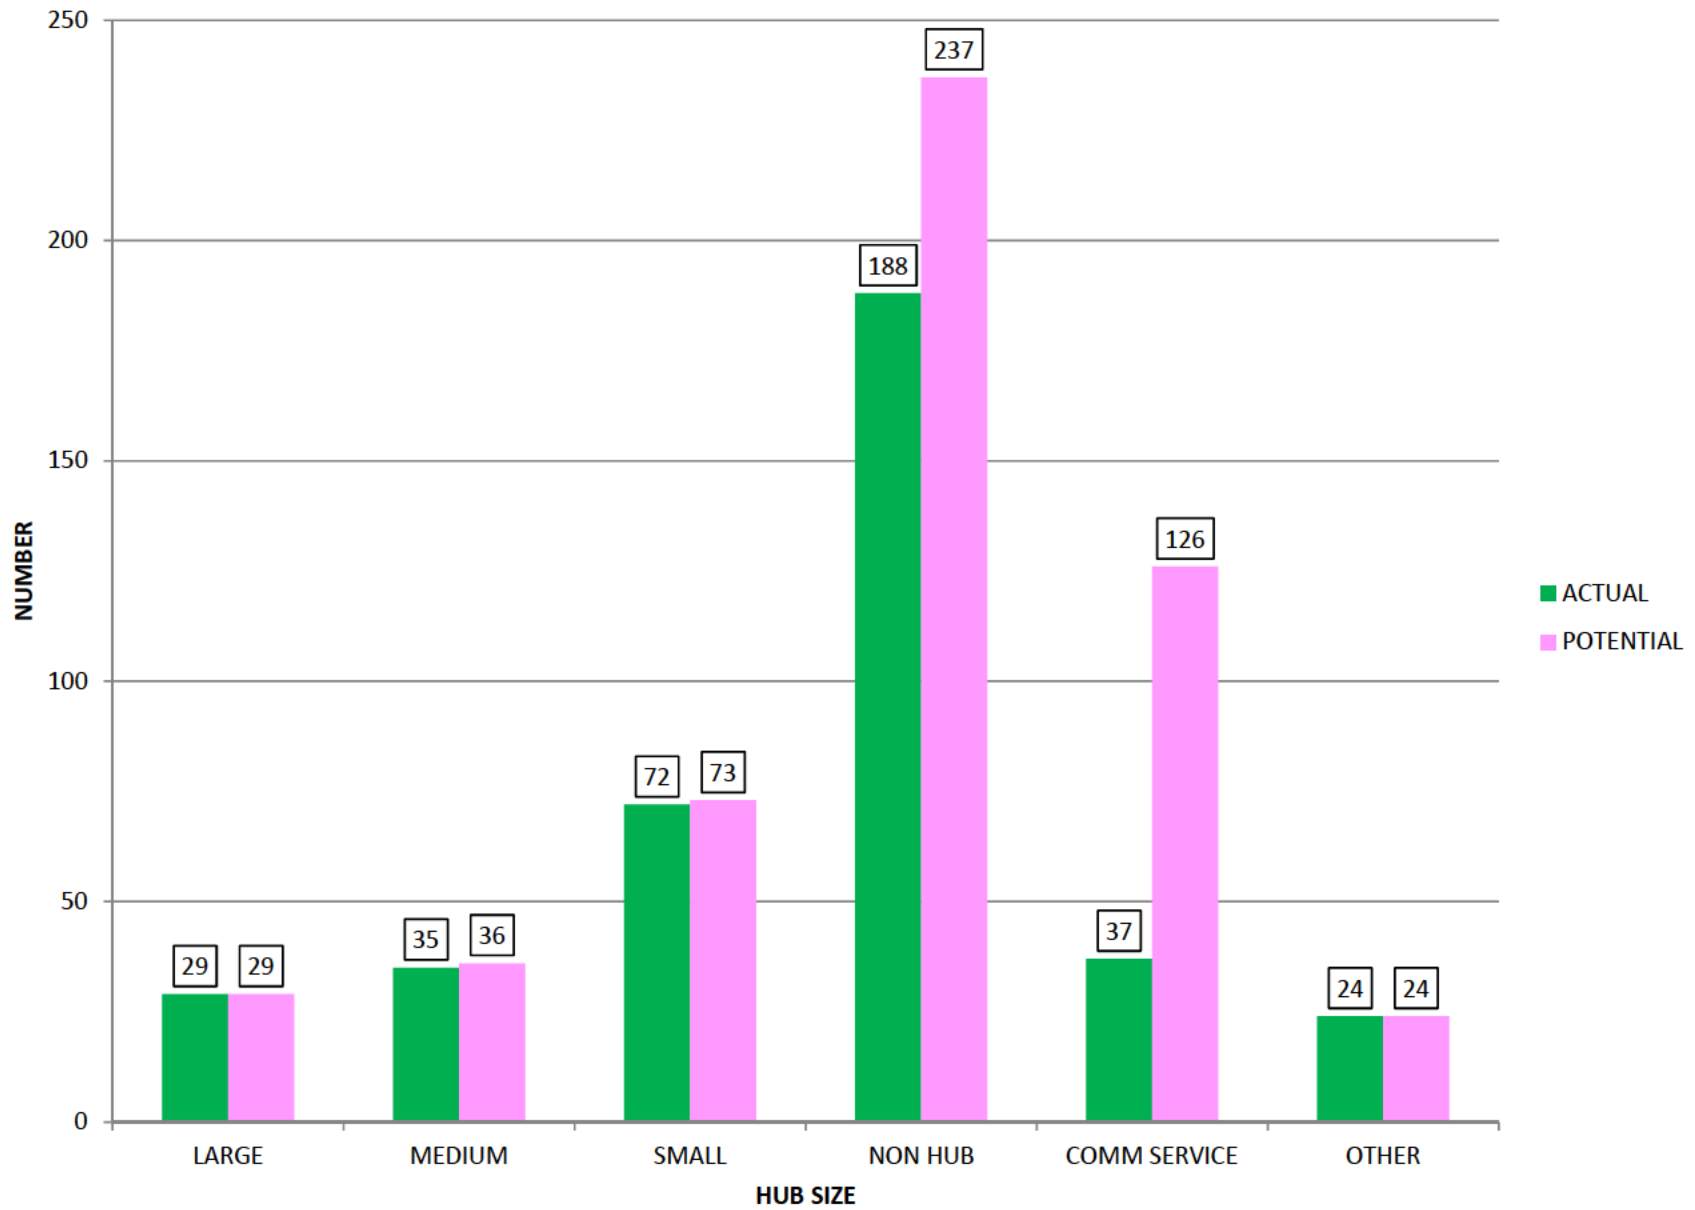

PFC APPLICATIONS PER HUB SIZE

SOURCE: FAA, PFC BRANCH
August 31, 2012