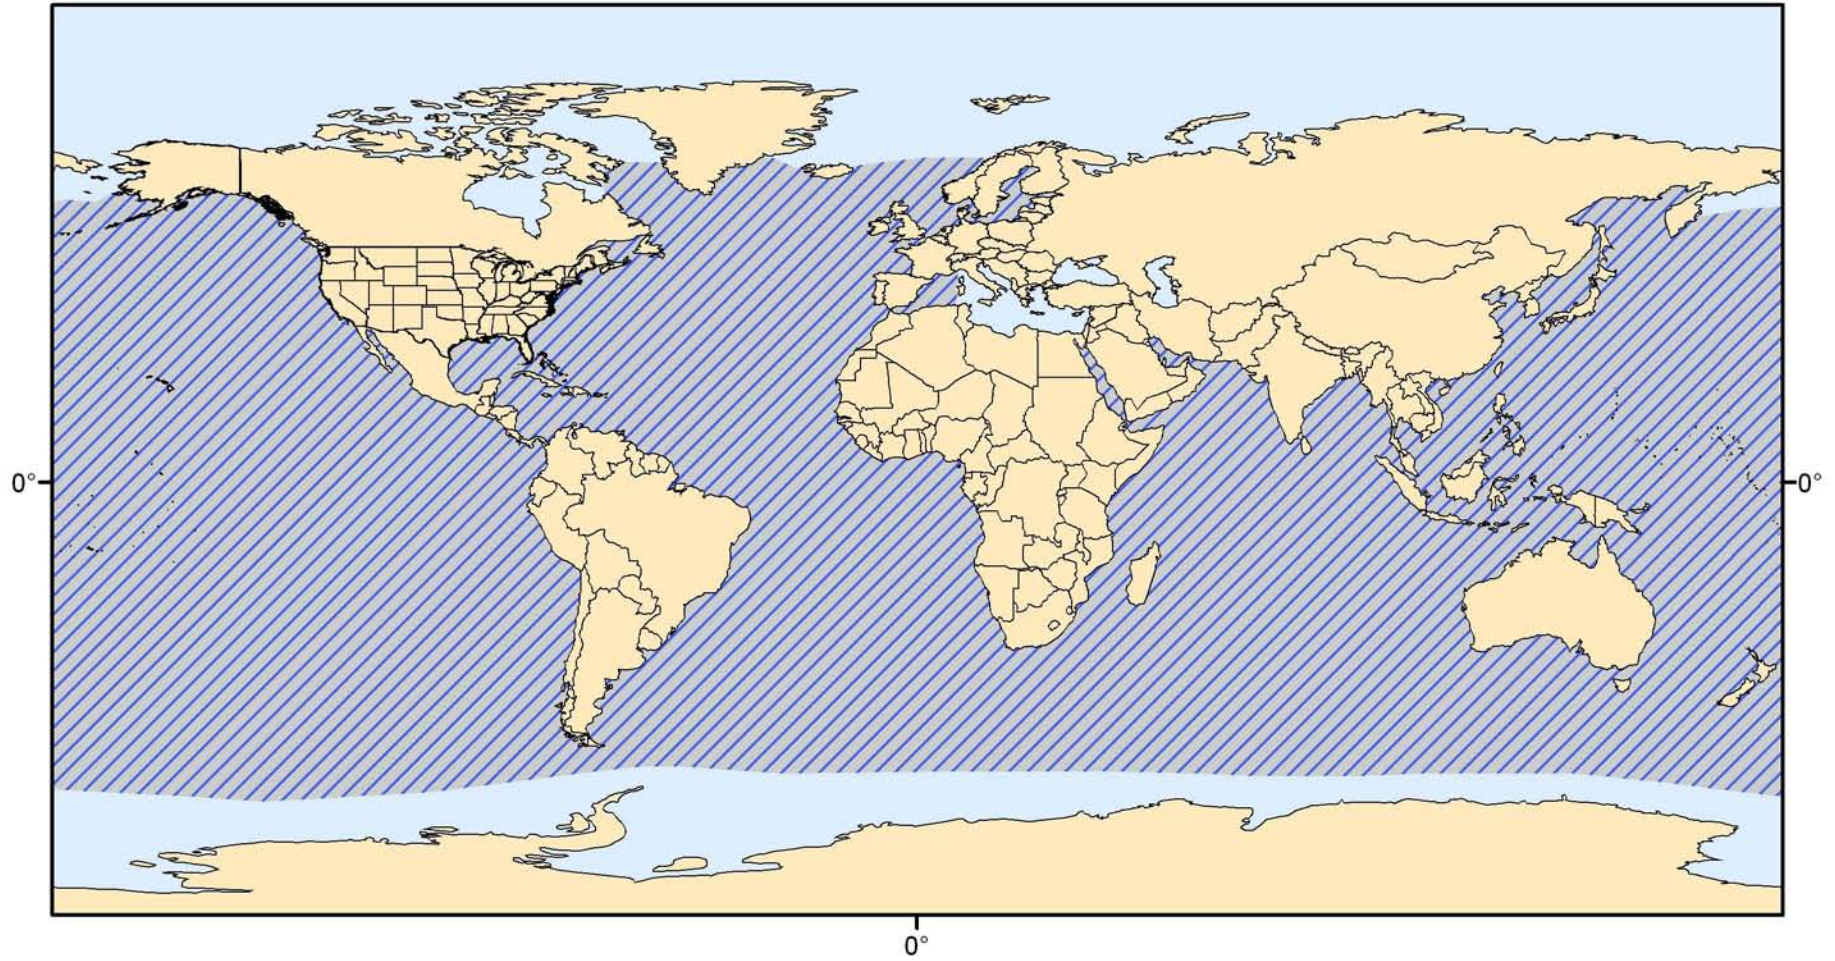

Sei Whale Range

0 2,000 4,000 6,000 8,000 Miles

Note: Map represents approximate range of species.

NMFS, Office of Protected Resources
March 2009