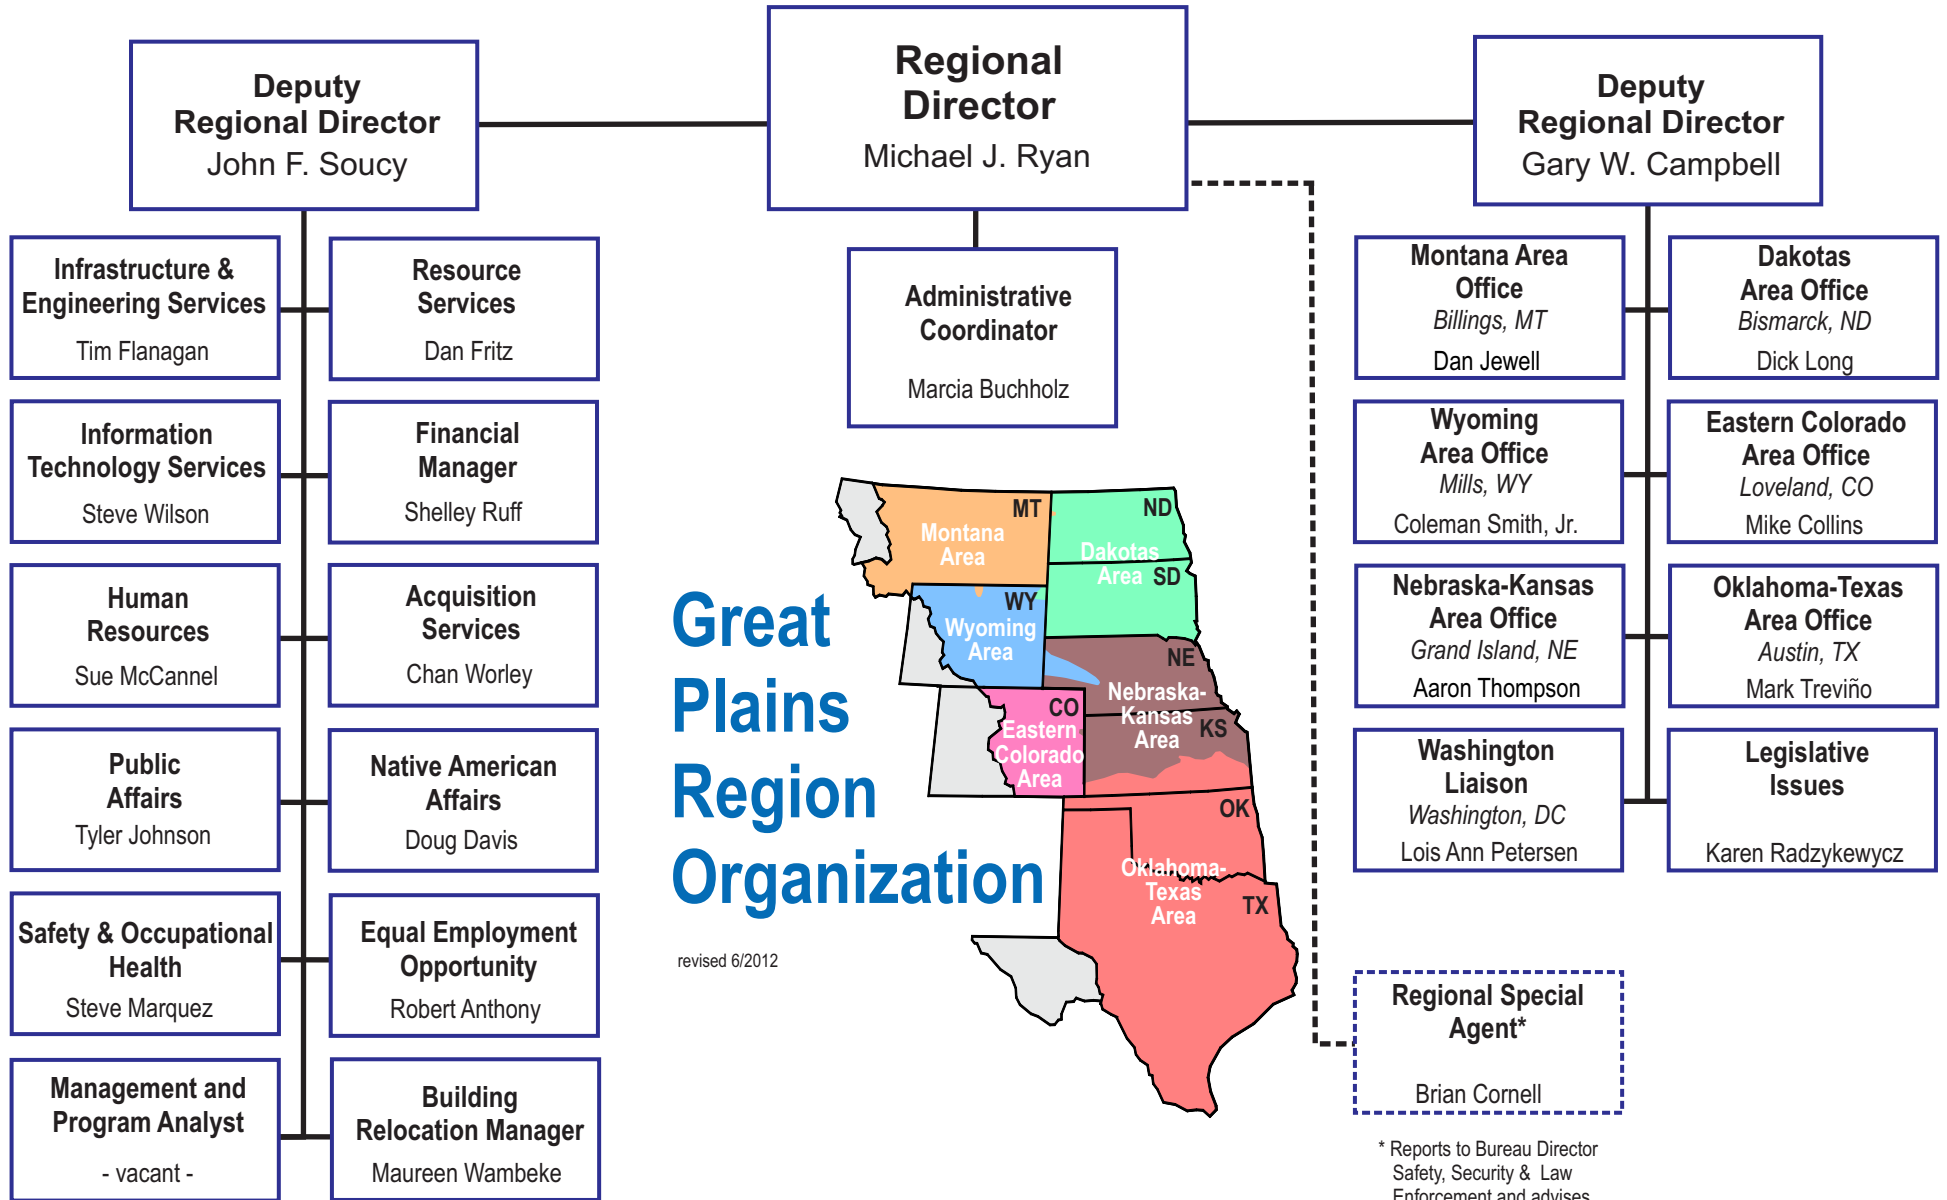

RECLAMATION

Managing Water in the West

Great Plains Region Organization

revised 6/2012

* Reports to Bureau Director Safety, Security & Law Enforcement and advises the Regional Director