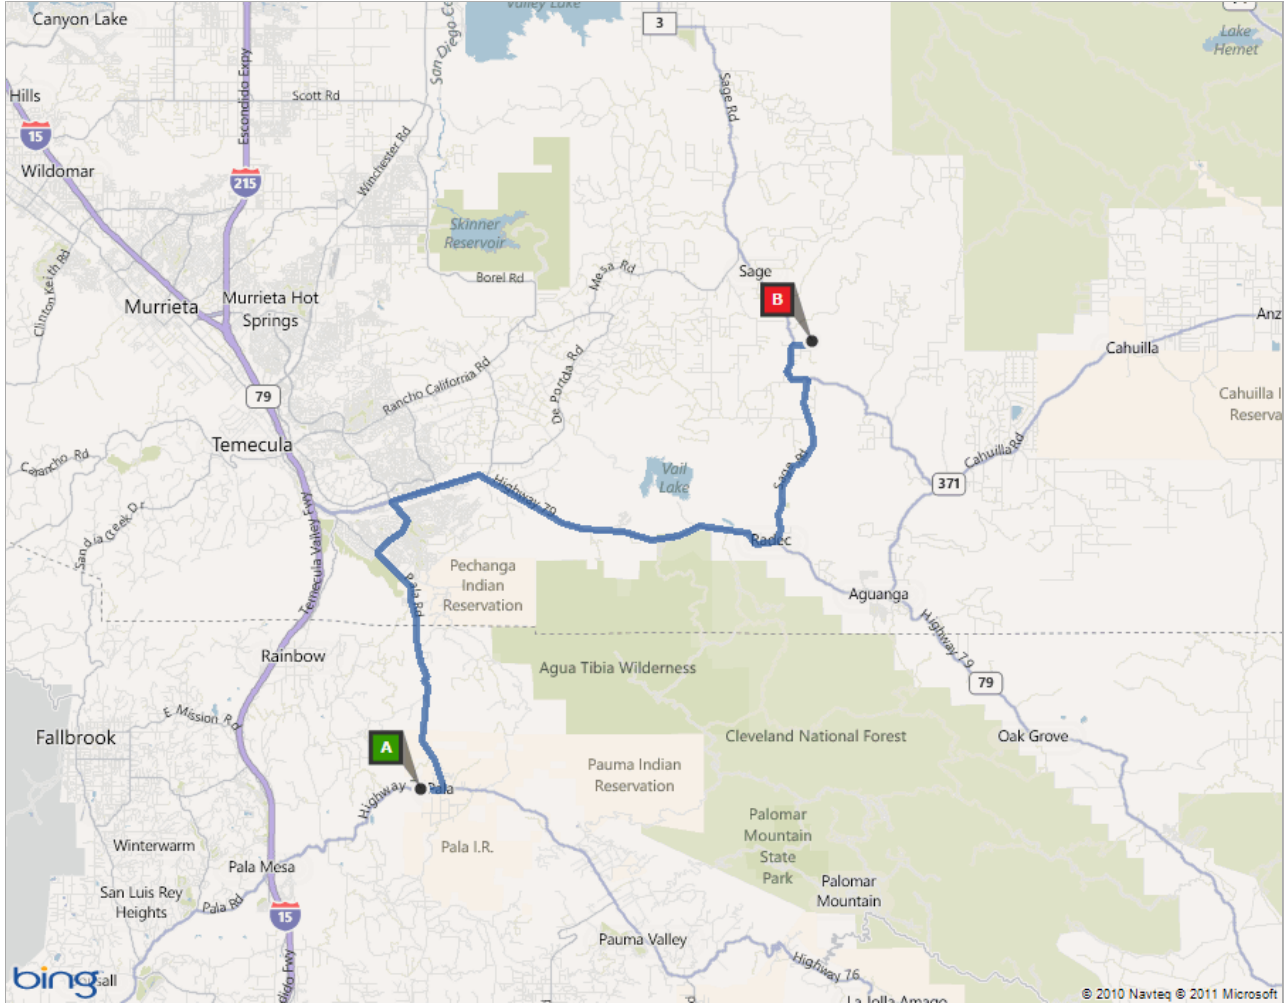

A 11154 Pala Rd, Pala, CA 92059

B 39990 Faure Rd, Hemet, CA 92544

Route: 29.1 mi, 45 min

Directions from Pala Resort & Spa to Taylor Ranch

On the go? Use **m.bing.com** to find maps, directions, businesses, and more

A	11154 Pala Rd, Pala, CA 92059	A-B: 29.1 mi 45 min
	1. Depart CA-76 / Highway 76 / Pala Rd toward Pala Mission Rd / CR-S16	0.6 mi
	2. Turn left onto Apapas Rd / Pala Temecula Rd <i>Unpaved Road</i>	459 ft
	3. Bear left onto Pala Temecula Rd / CR-S16 <i>Pass Mini Mart in 0.1 mi</i>	7.4 mi
	4. Turn right onto Wolf Valley Rd	0.9 mi
	5. Turn left onto Redhawk Pkwy	0.4 mi
	6. Turn left to stay on Redhawk Pkwy	0.7 mi
	7. Turn right onto CA-79 / Temecula Pkwy <i>Jack in the Box on the corner</i>	11.7 mi 13 min
	8. Turn left onto Sage Rd / CR-3	6.7 mi
	9. Turn right onto Best Rd <i>Unpaved Road</i>	0.6 mi
	10. Turn left onto Faure Rd <i>Unpaved Road</i>	525 ft
B	11. Arrive at 39990 Faure Rd, Hemet, CA 92544 <i>The last intersection is Best Rd</i>	

These directions are subject to the Microsoft® Service Agreement and for informational purposes only. No guarantee is made regarding their completeness or accuracy. Construction projects, traffic, or other events may cause actual conditions to differ from these results. Map and traffic data © 2010 NAVTEQ™.

Route: 29.1 mi, 45 min

This was your map view in the browser window.

A: 11154 Pala Rd, Pala, CA 92059

B: 39990 Faure Rd, Hemet, CA 92544