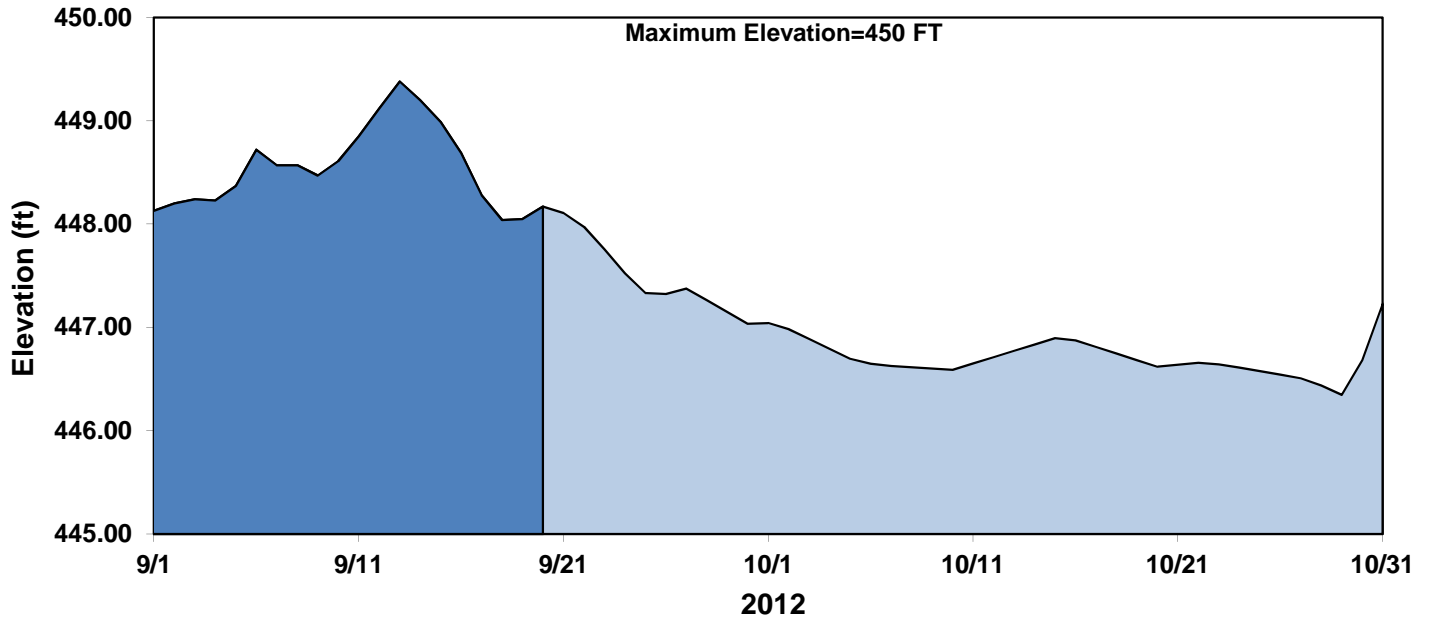

09/21/12

Lake Havasu End of Day Elevation

Parker Dam Daily Average Releases