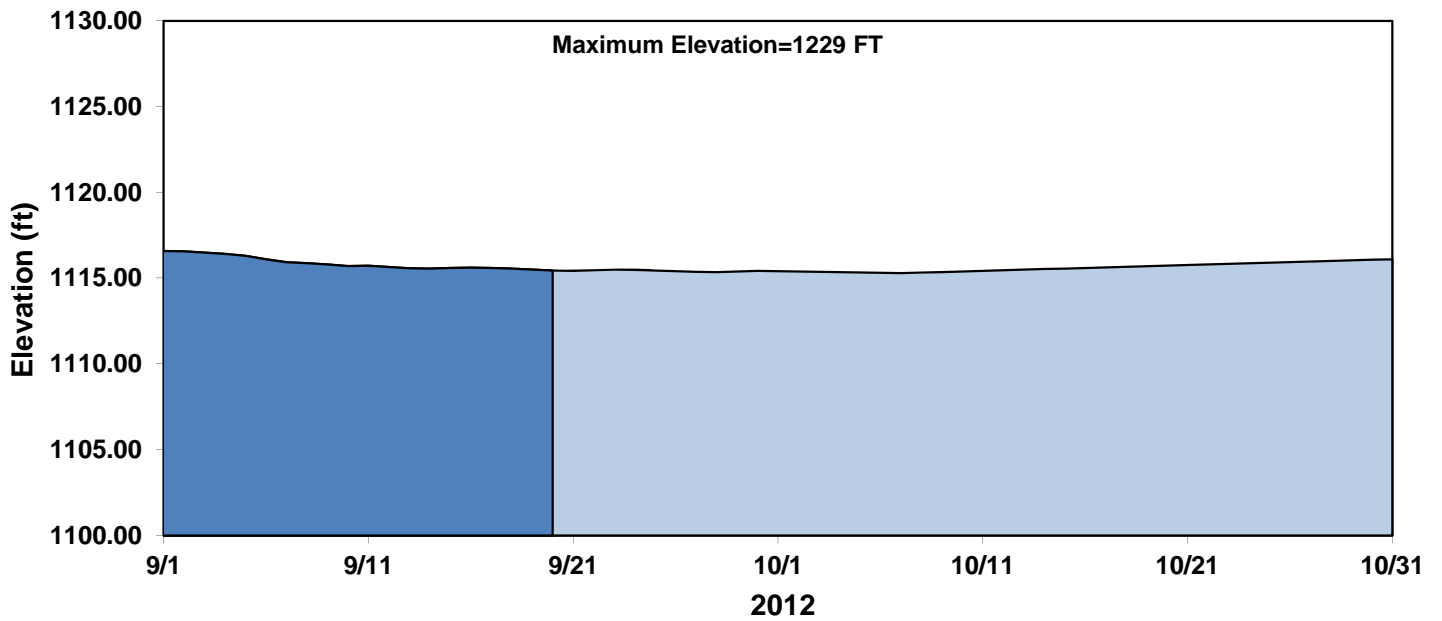

09/21/12

Lake Mead End of Day Elevation

Hoover Dam Daily Average Releases