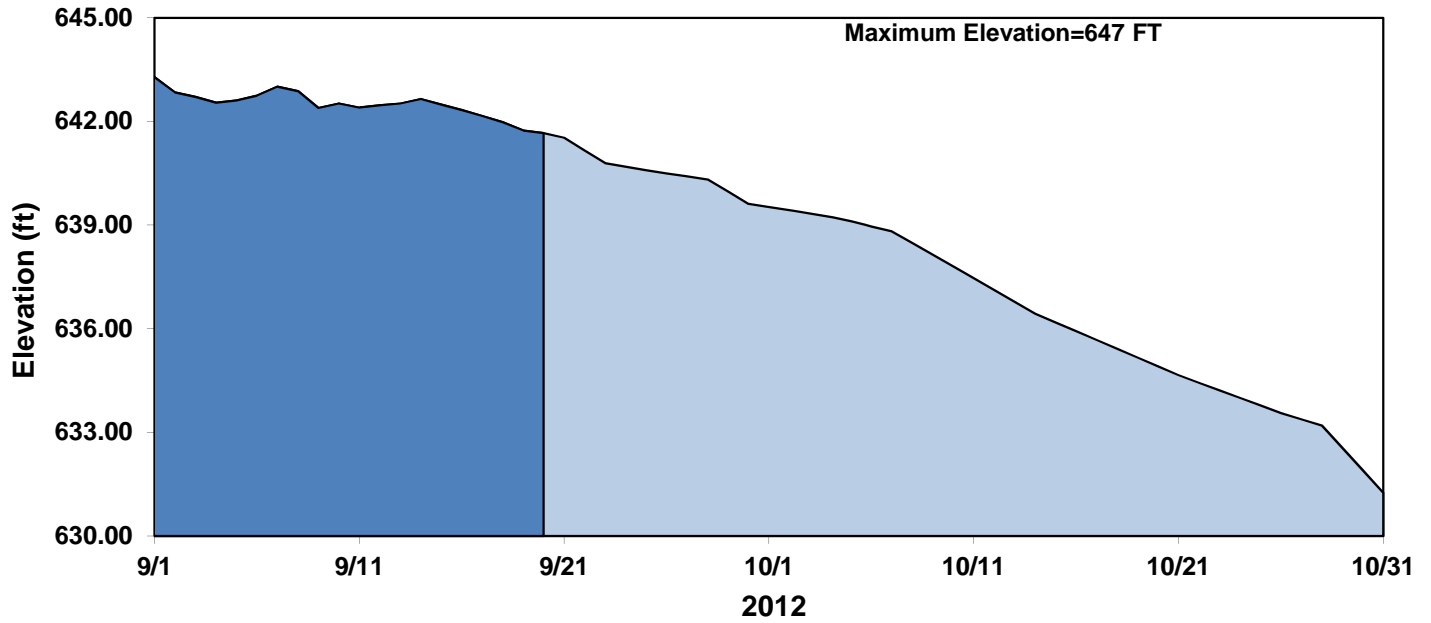

09/21/12

Lake Mohave End of Day Elevation

Davis Dam Daily Average Releases