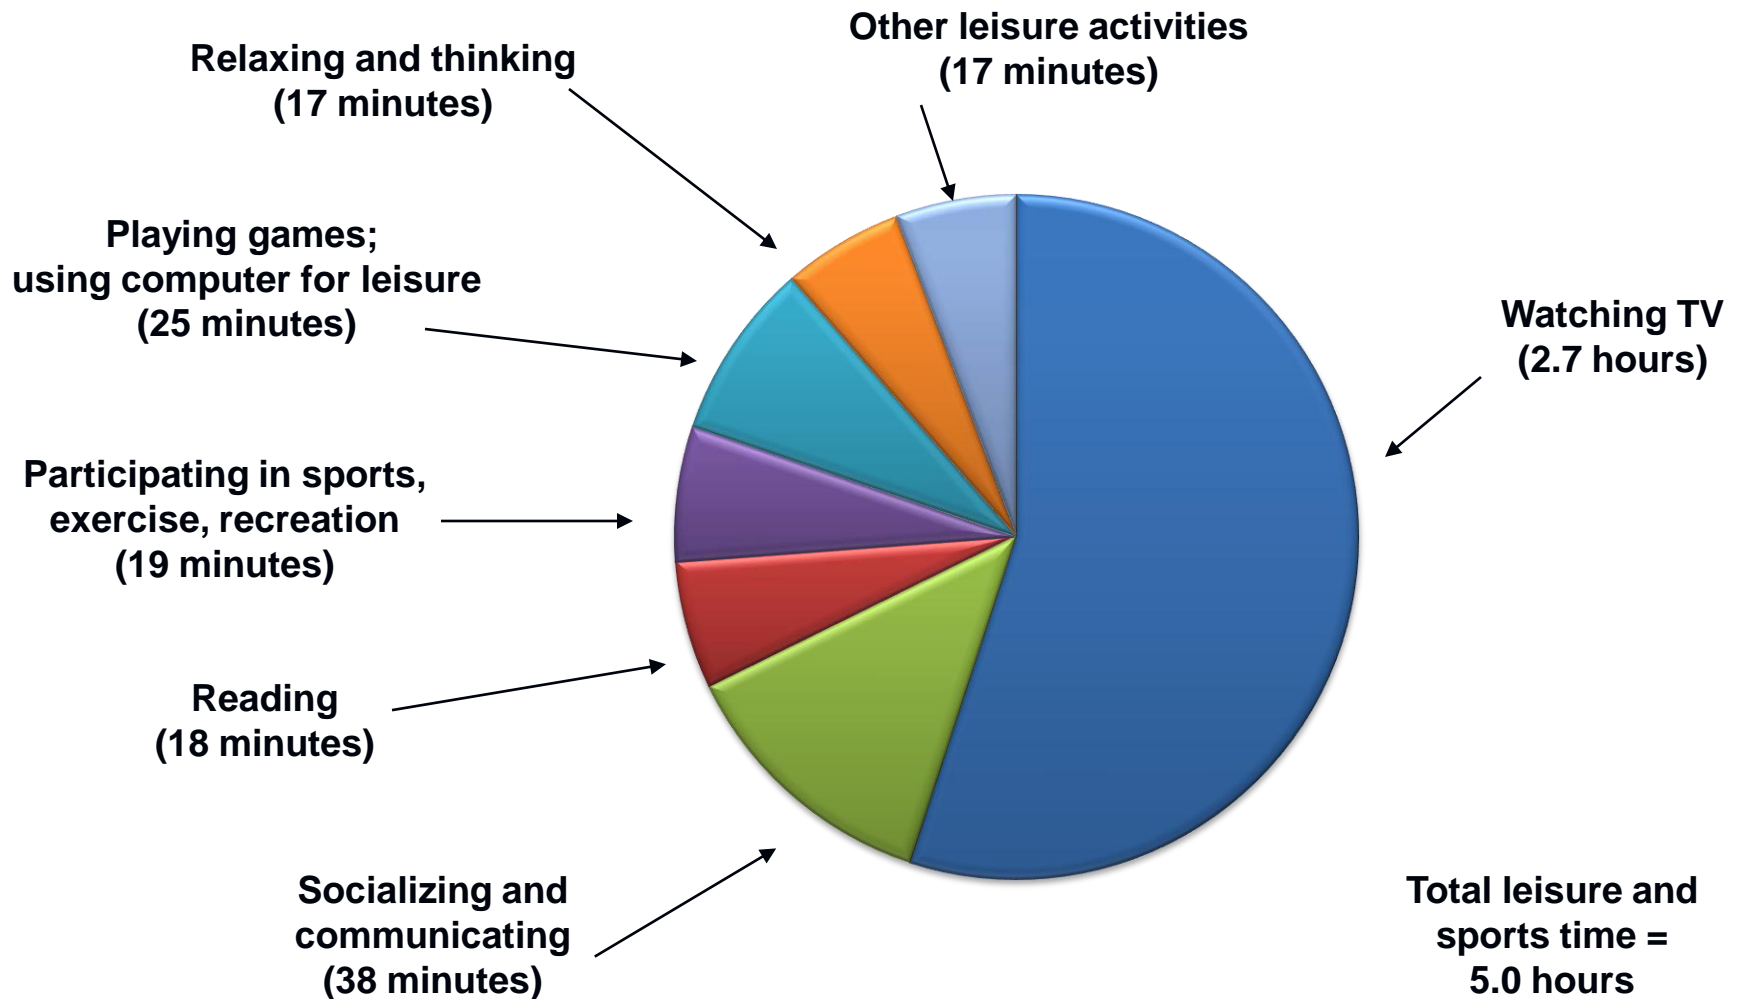

Leisure time on an average day

NOTE: Data include all persons age 15 and over. Data include all days of the week and are annual averages for 2010.