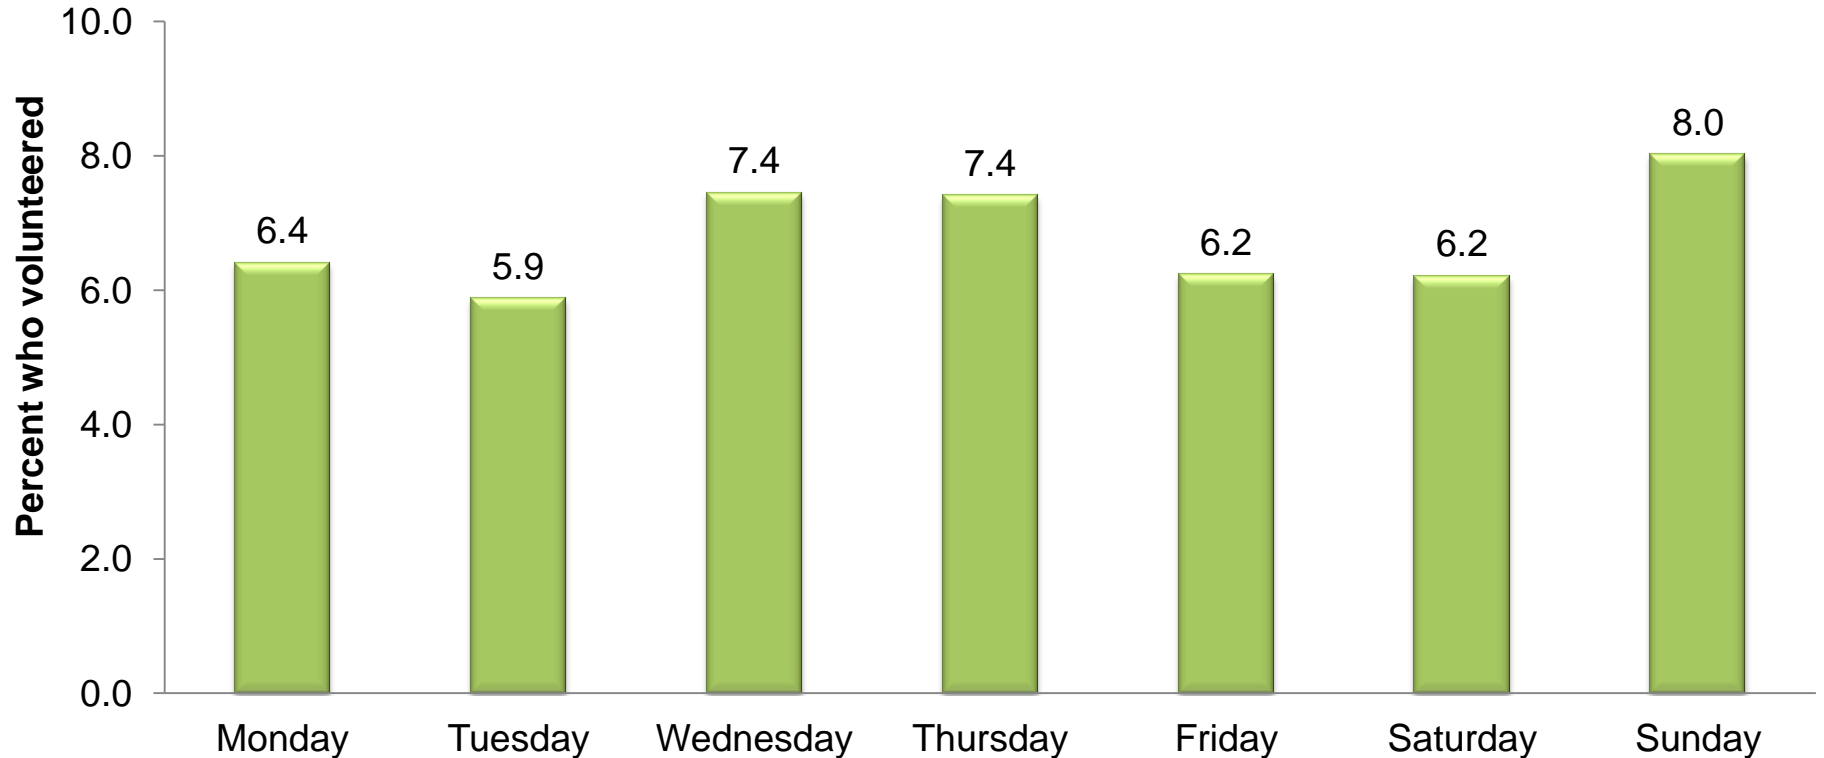

Percent of population who volunteered on each day of the week

NOTE: Data include persons age 15 and over, and are averages for 2006-10. Volunteer activities are those done for no pay for or through an organization.