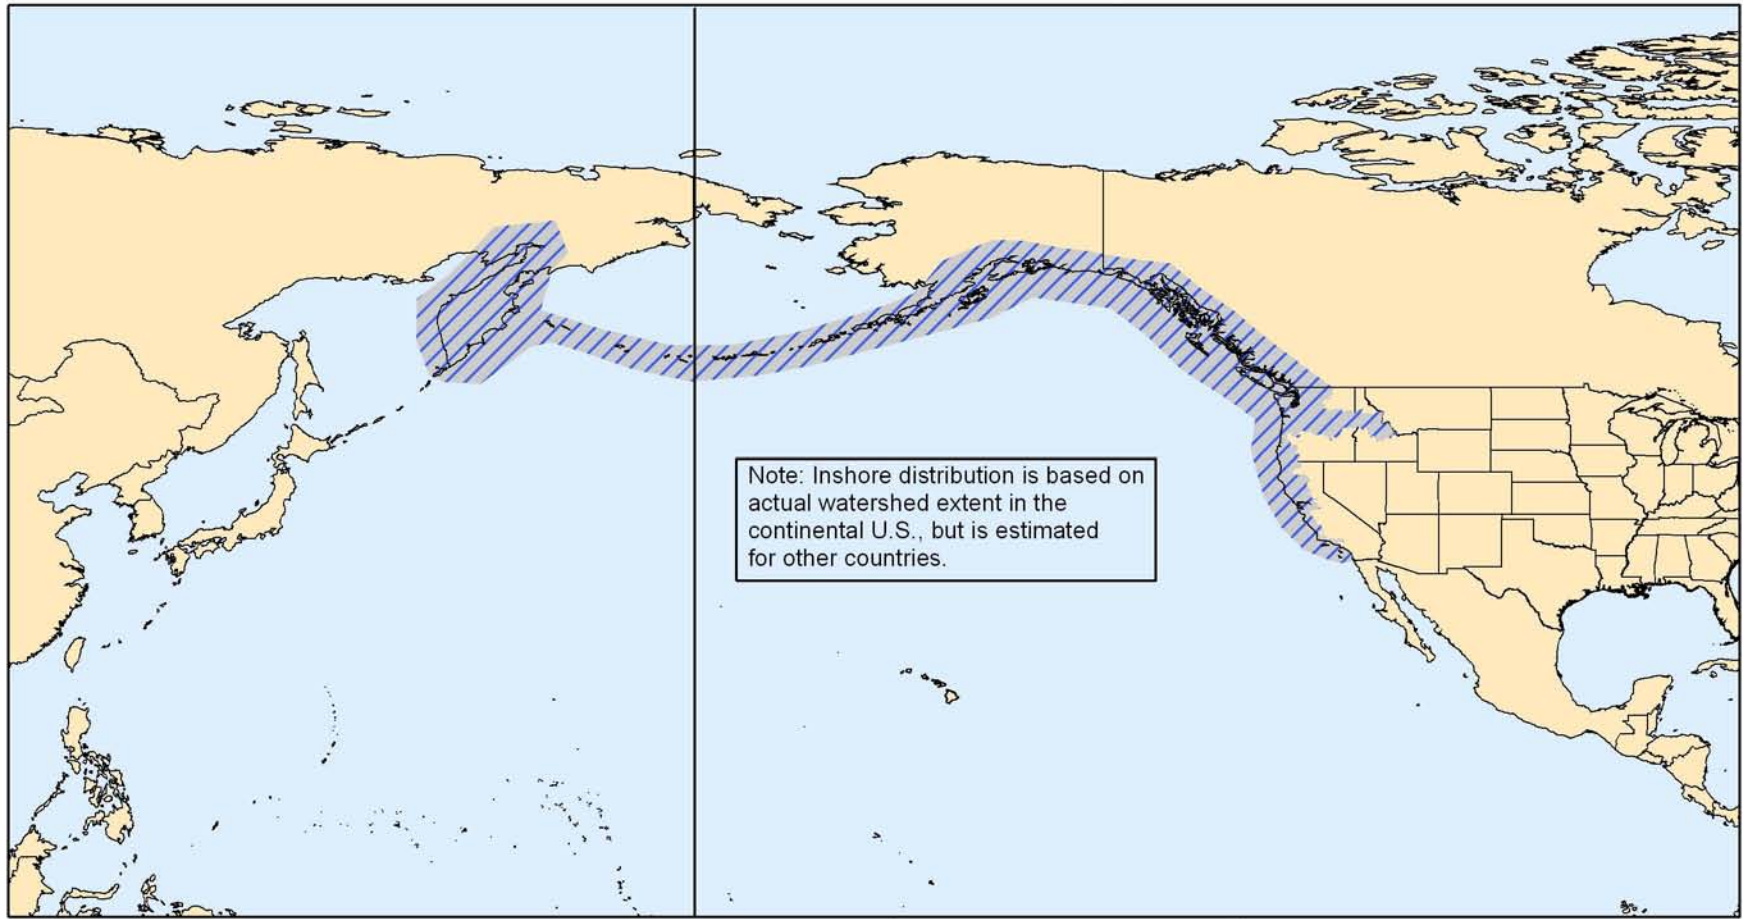

Steelhead Trout Range

Note: Inshore distribution is based on actual watershed extent in the continental U.S., but is estimated for other countries.

Map represents approximate range of ocean-migrating form of species. Offshore distances are approximate.