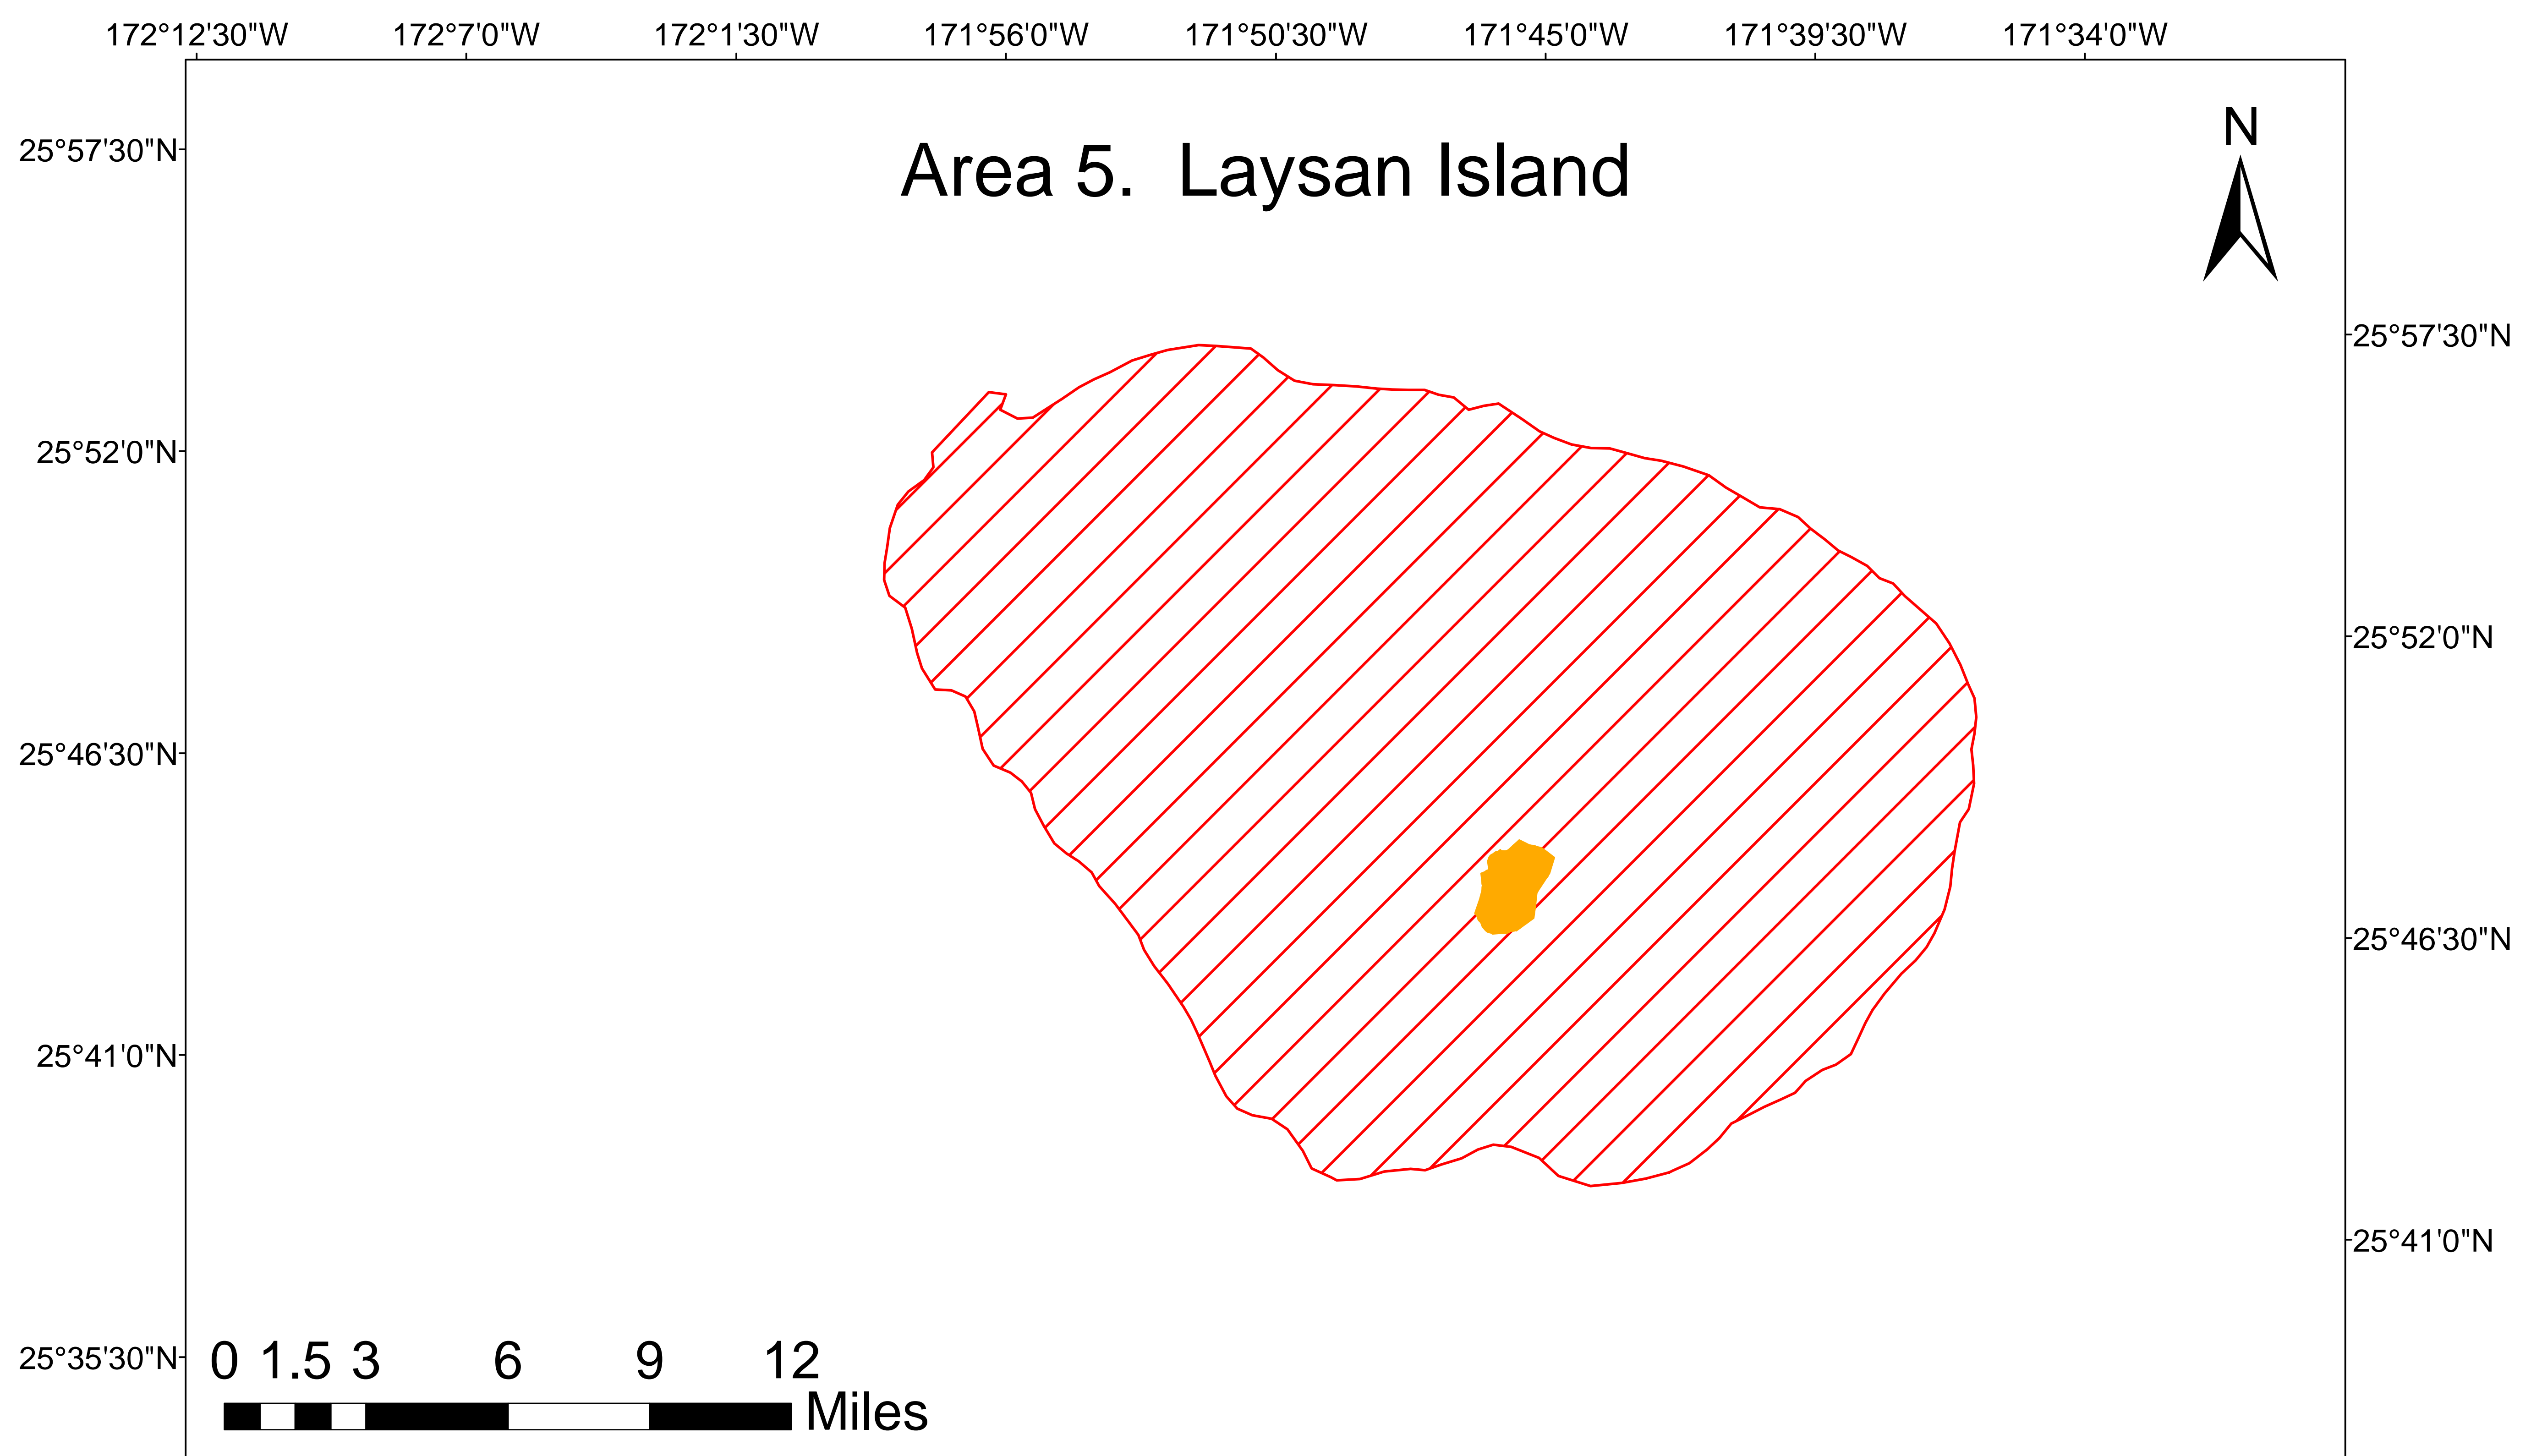

177°20'30"W

177°15'0"W

### Legend

-  Proposed Terrestrial Critical Habitat
-  Proposed Marine Critical Habitat (500 m depth contour)
-  Area Not Included in Critical Habitat

## Legend

-  Proposed Terrestrial Critical Habitat
-  Proposed Marine Critical Habitat (500 m depth contour)