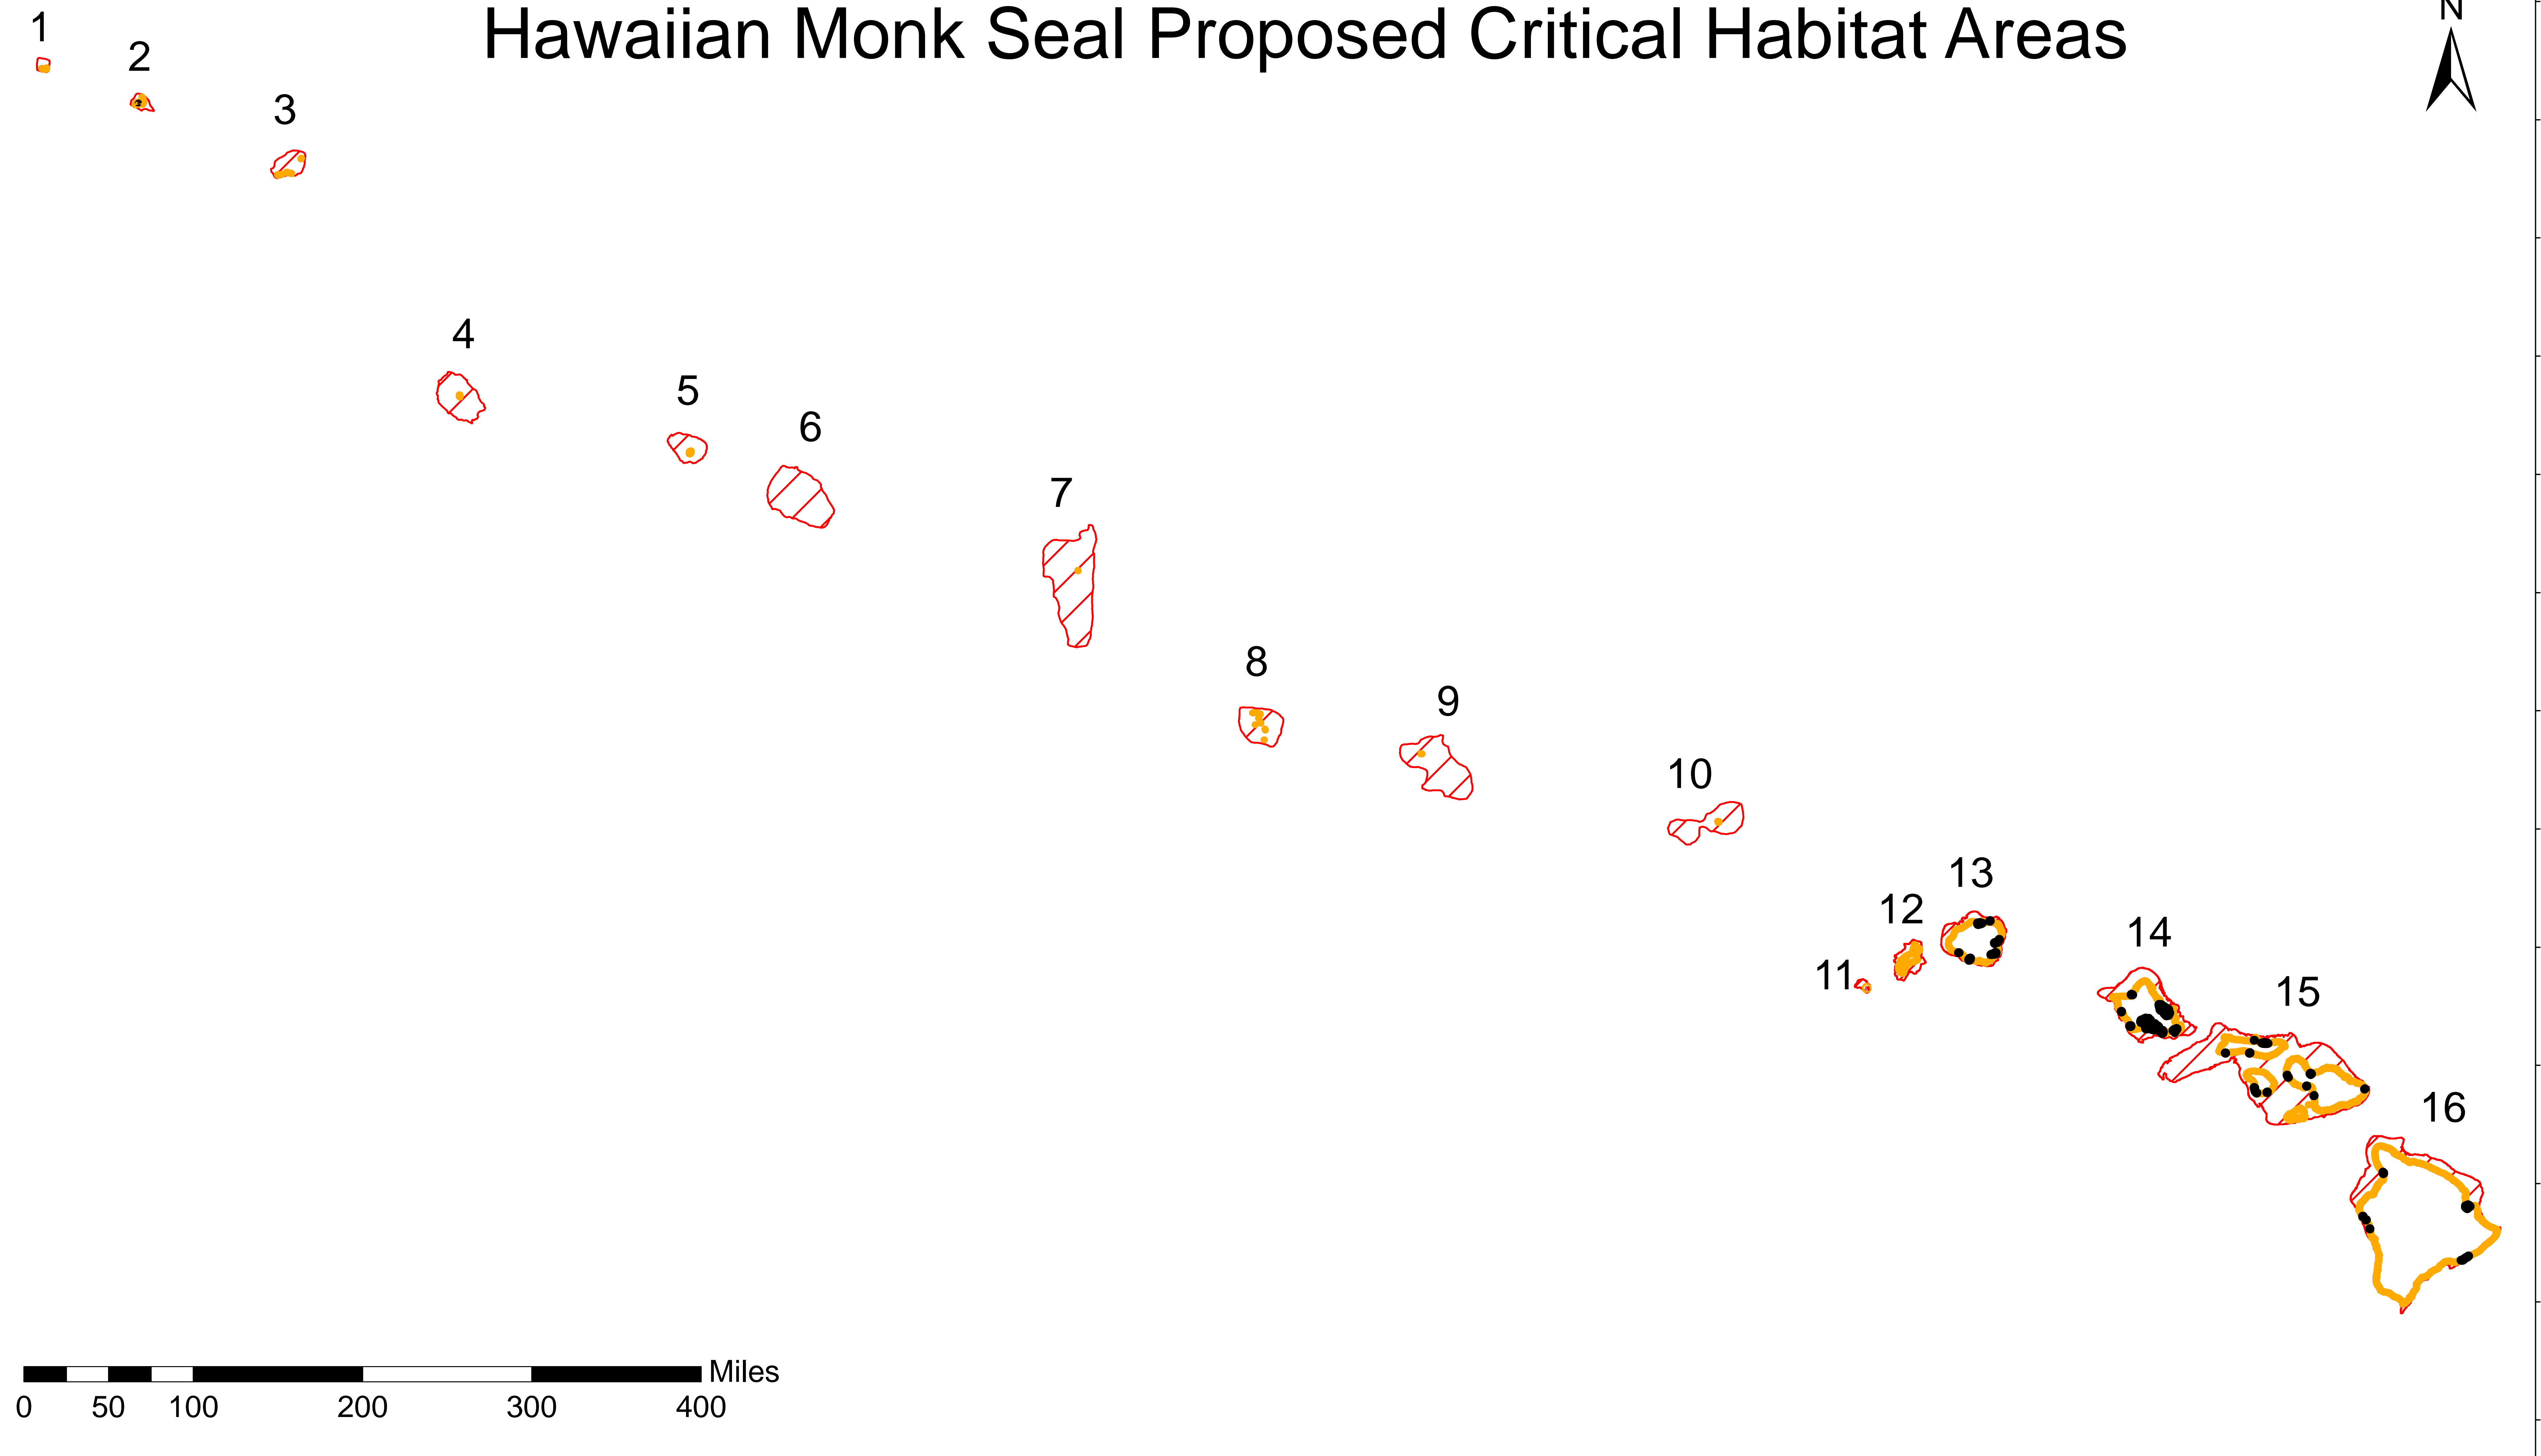

# Hawaiian Monk Seal Proposed Critical Habitat Areas

## Area 1. Kure Atoll

28°26'0"N

28°26'0"N

28°20'30"N

0 0.5 1 2 3 4 Miles

### Legend

-  Proposed Terrestrial Critical Habitat
-  Proposed Marine Critical Habitat (500 m depth contour)
-  Area Not Included in Critical Habitat

## Legend

-  Proposed Terrestrial Critical Habitat
-  Proposed Marine Critical Habitat (500 m depth contour)