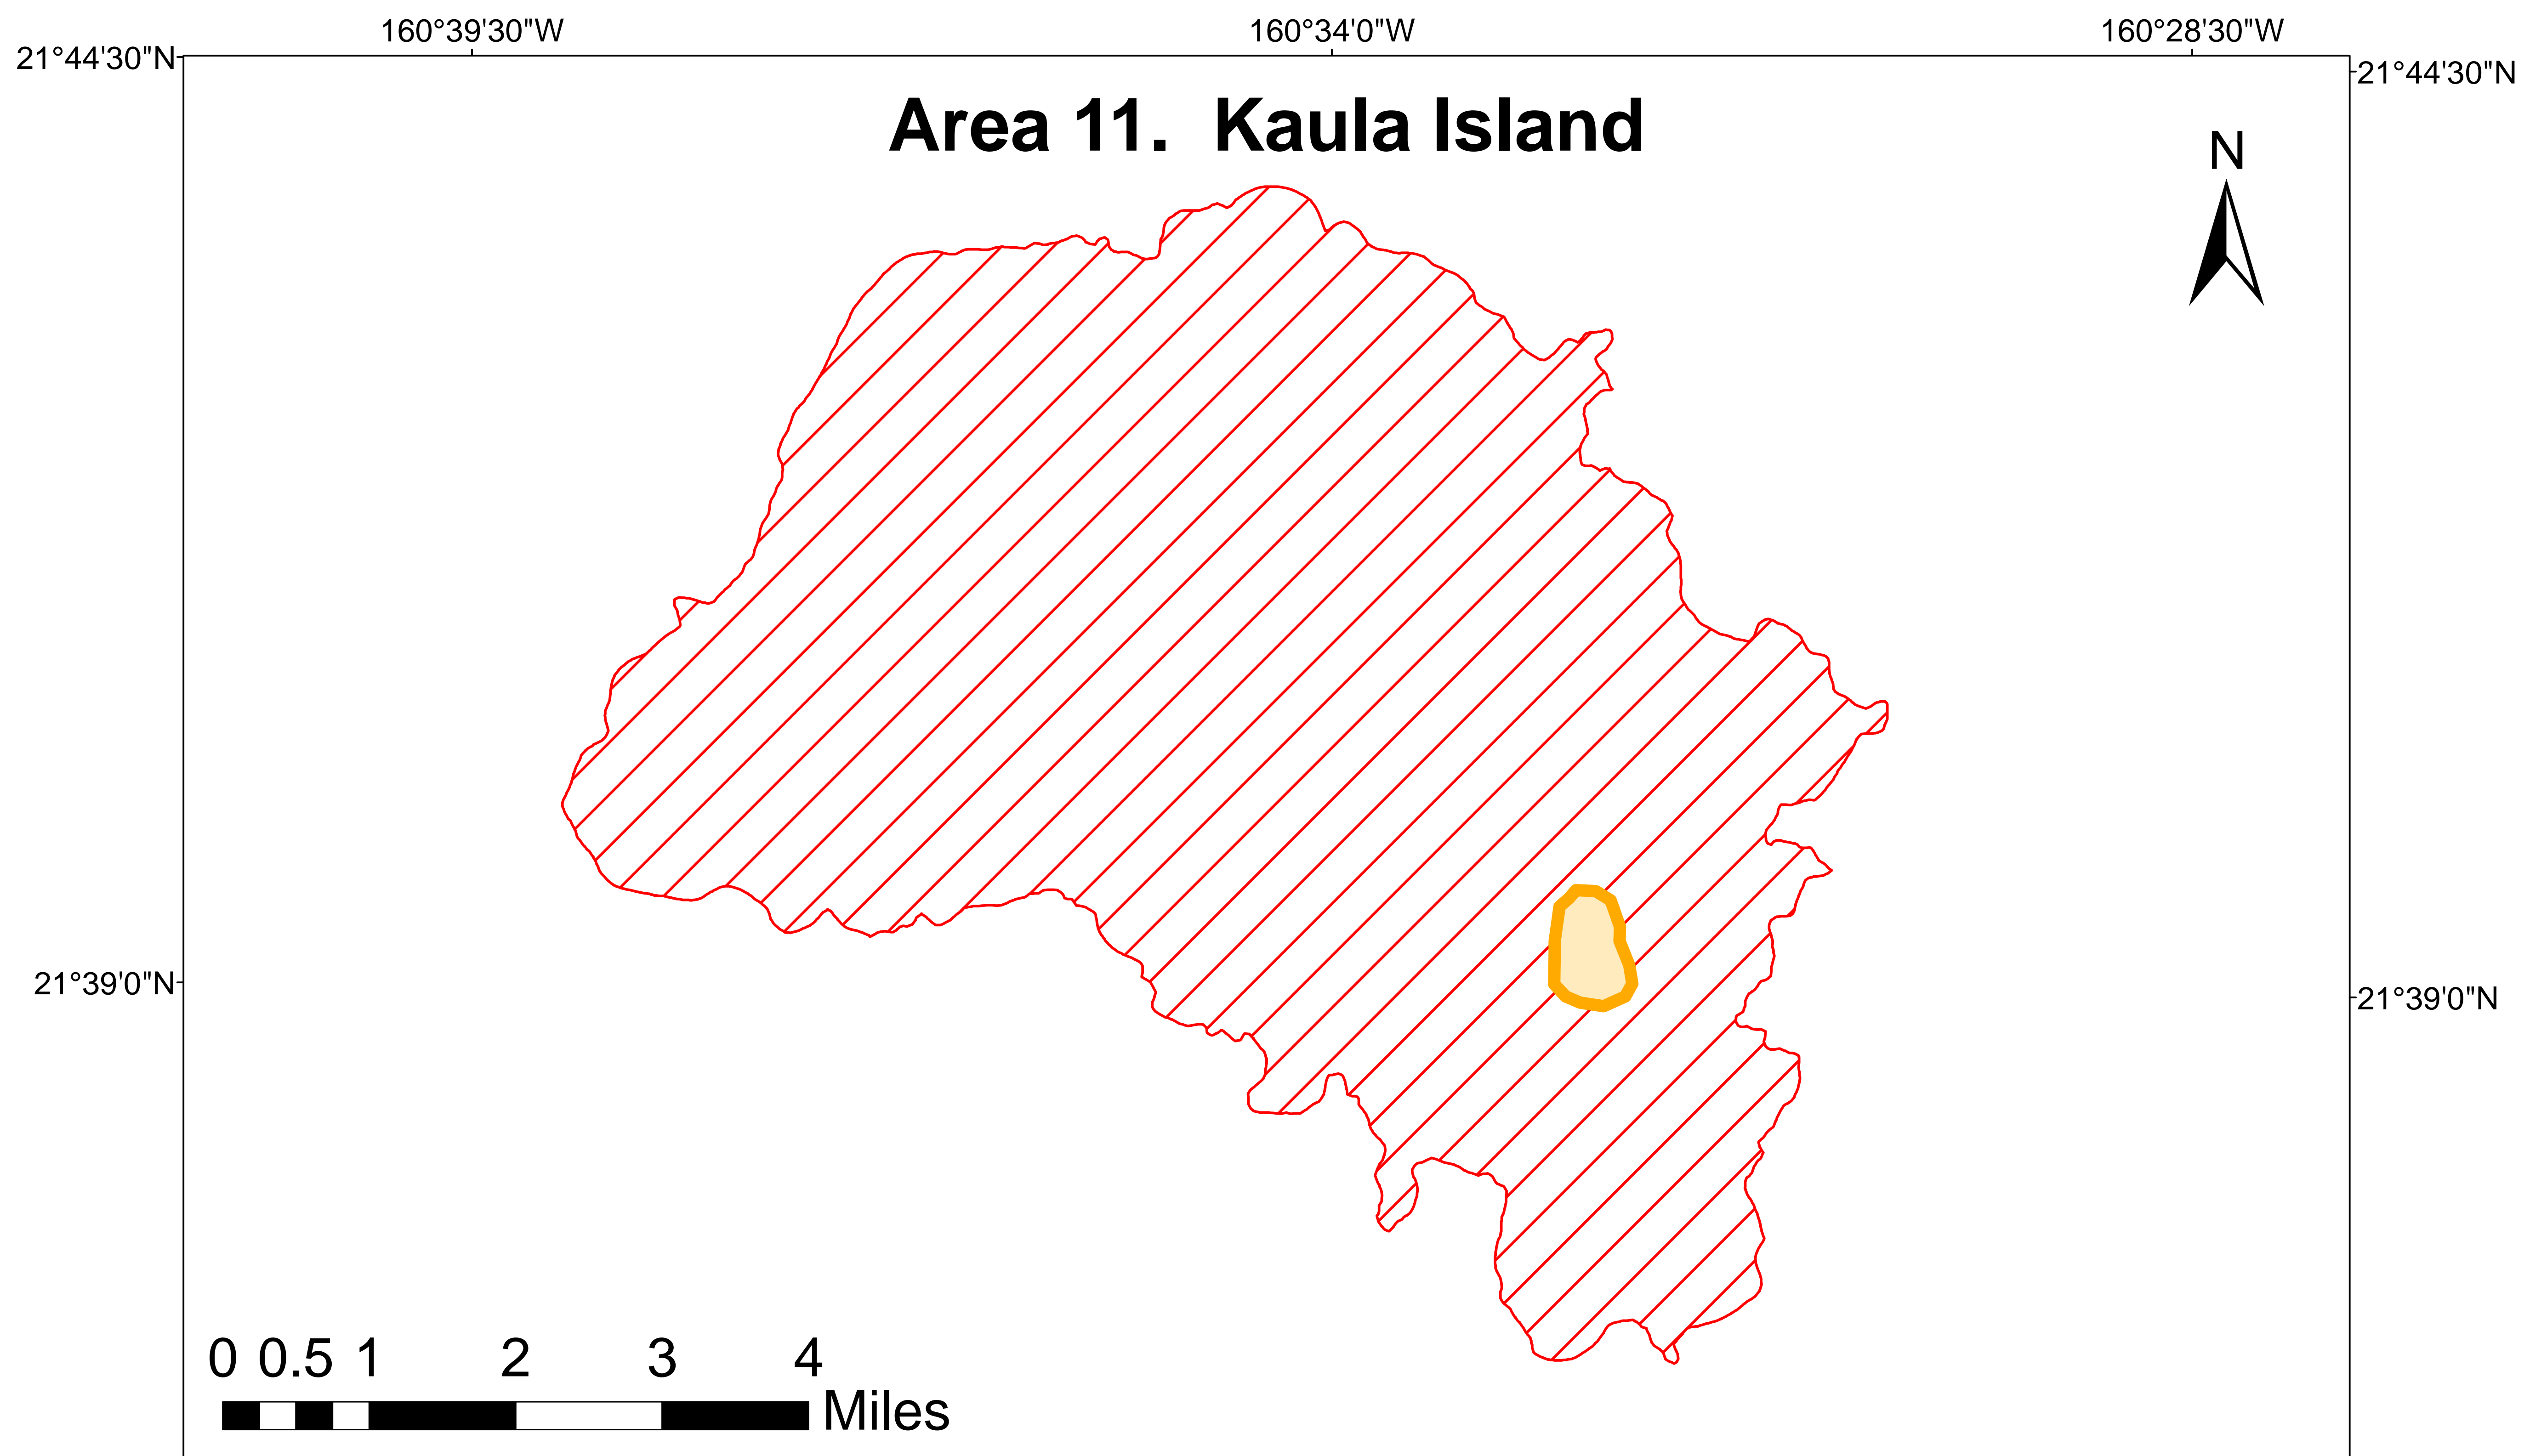

Proposed Hawaiian Monk Seal Critical Habitat Specific Areas 11-12

Legend

- Area Proposed for Exclusion - Kingfisher Range
- Proposed Terrestrial Critical Habitat
- Proposed Marine Critical Habitat (500 m depth contour)