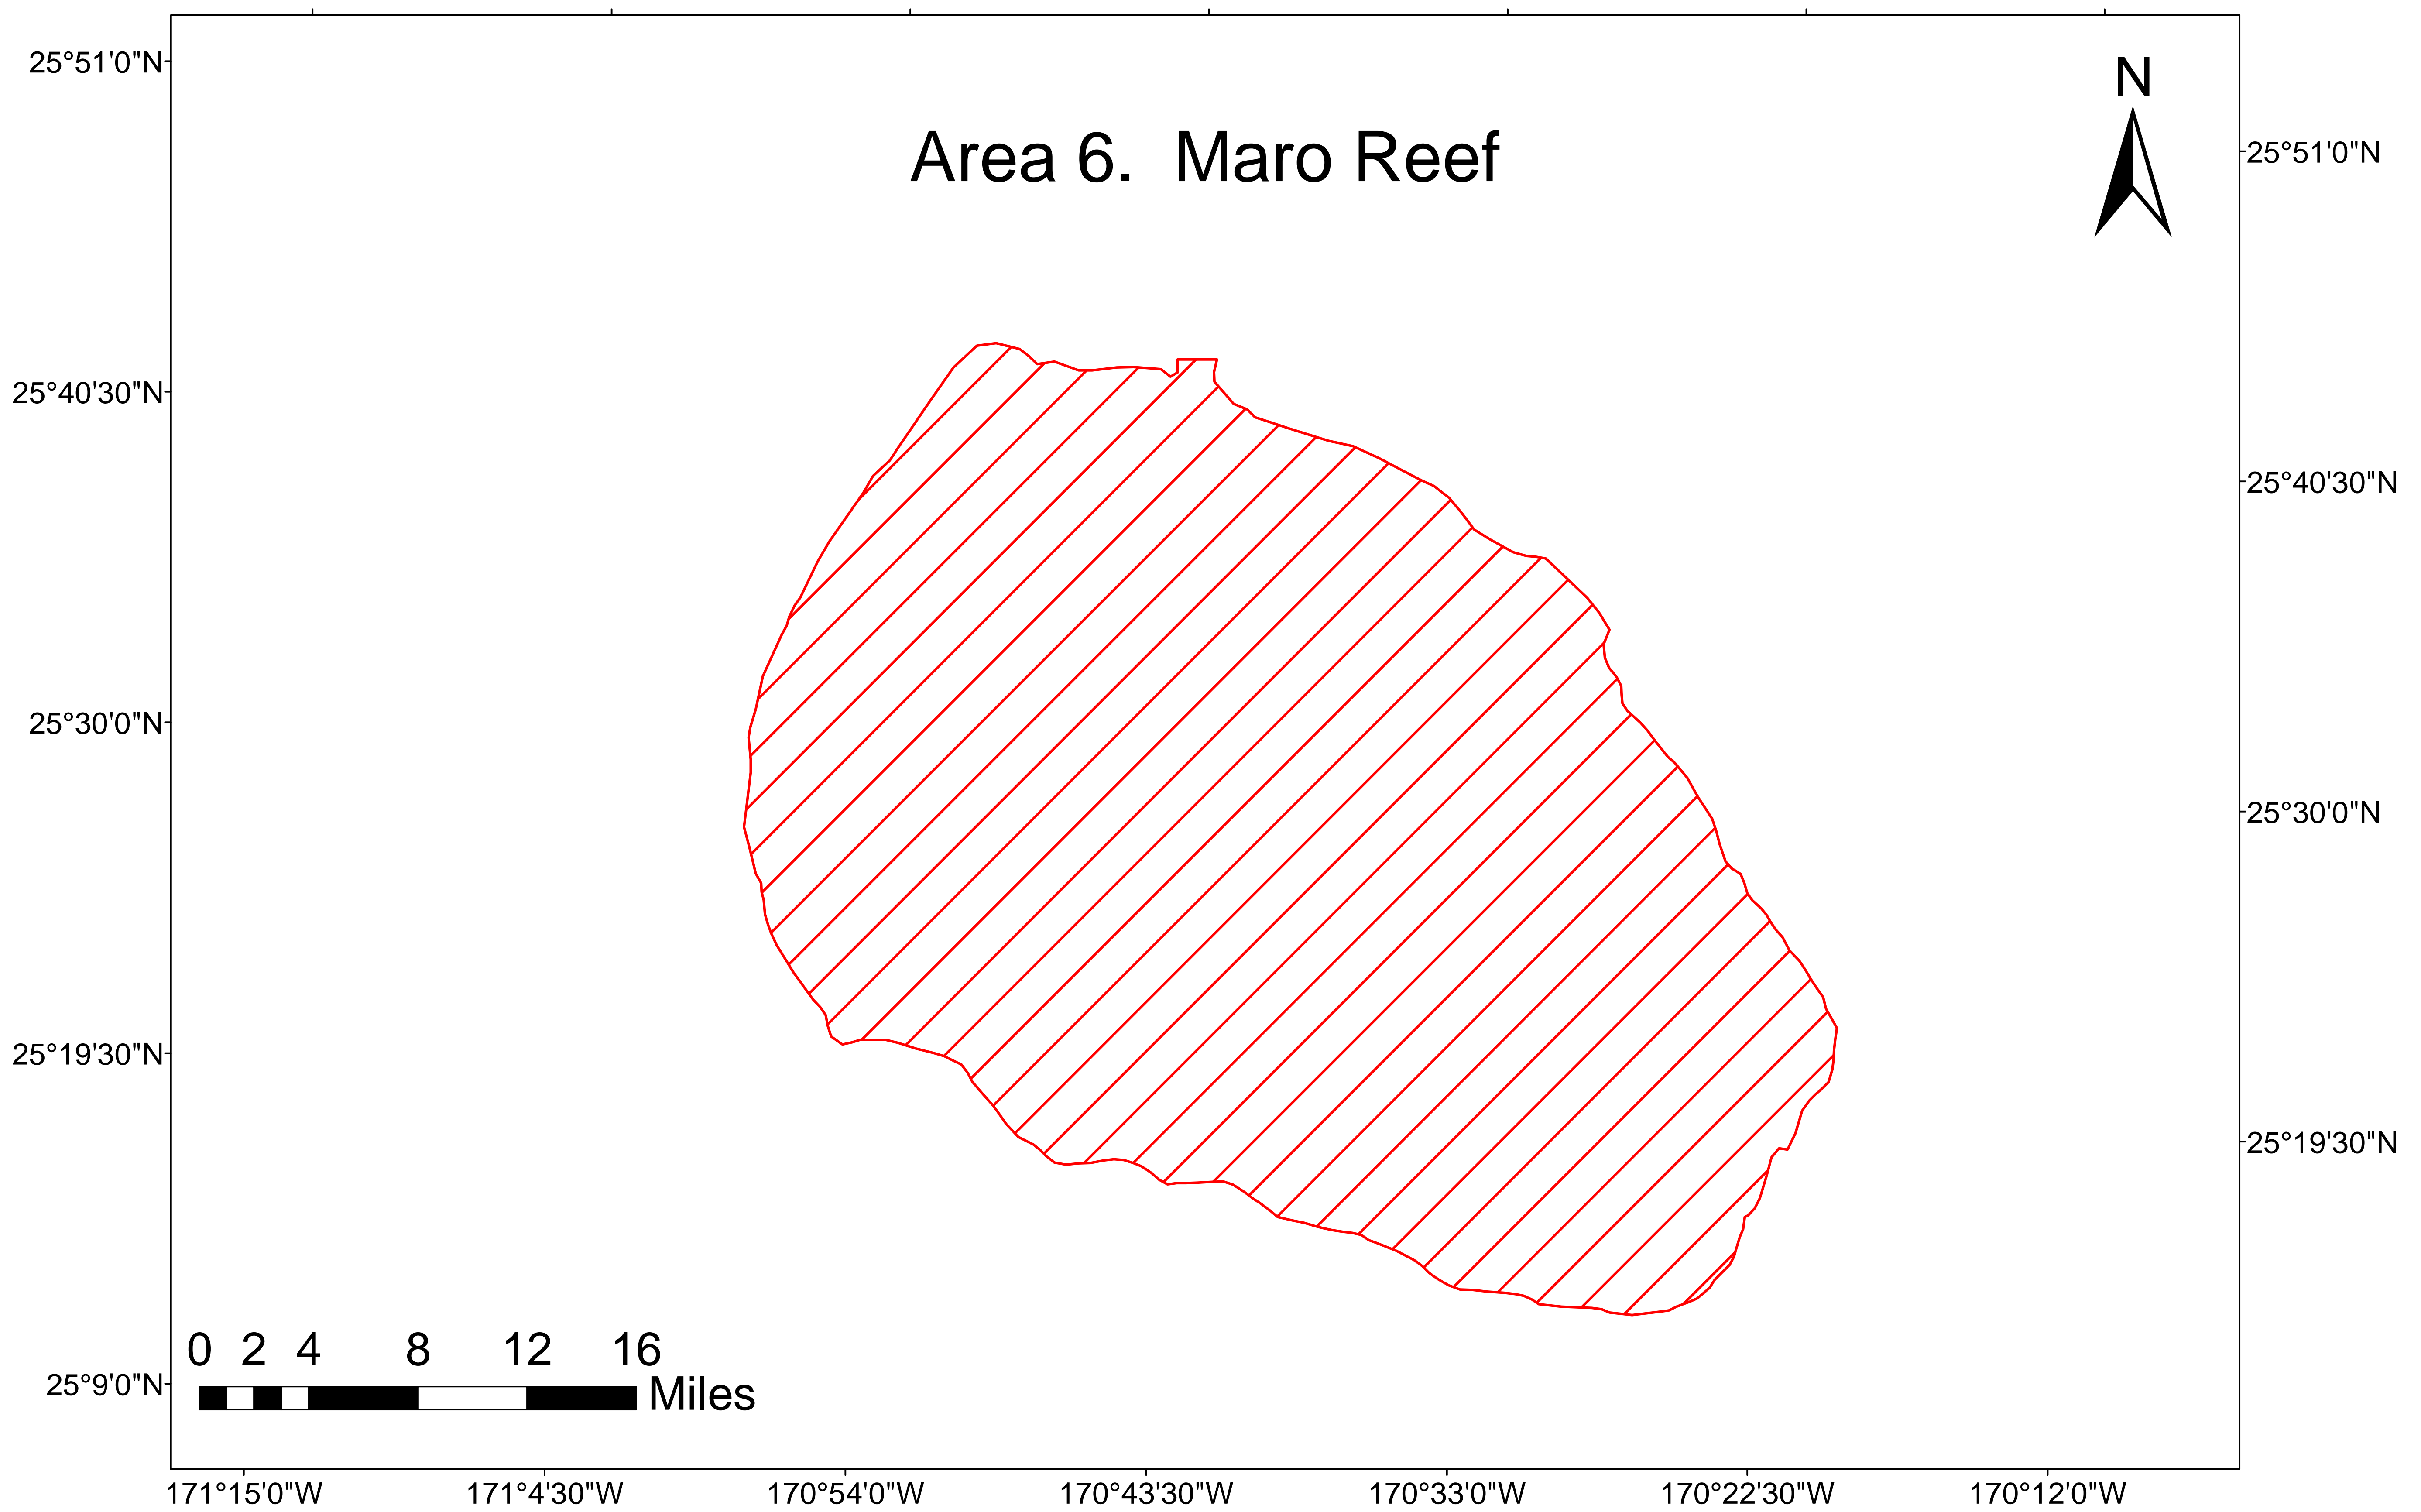

177°20'30"W

177°15'0"W

### Legend

-  Proposed Terrestrial Critical Habitat
-  Proposed Marine Critical Habitat (500 m depth contour)
-  Area Not Included in Critical Habitat

## Legend

-  Proposed Terrestrial Critical Habitat
-  Proposed Marine Critical Habitat (500 m depth contour)