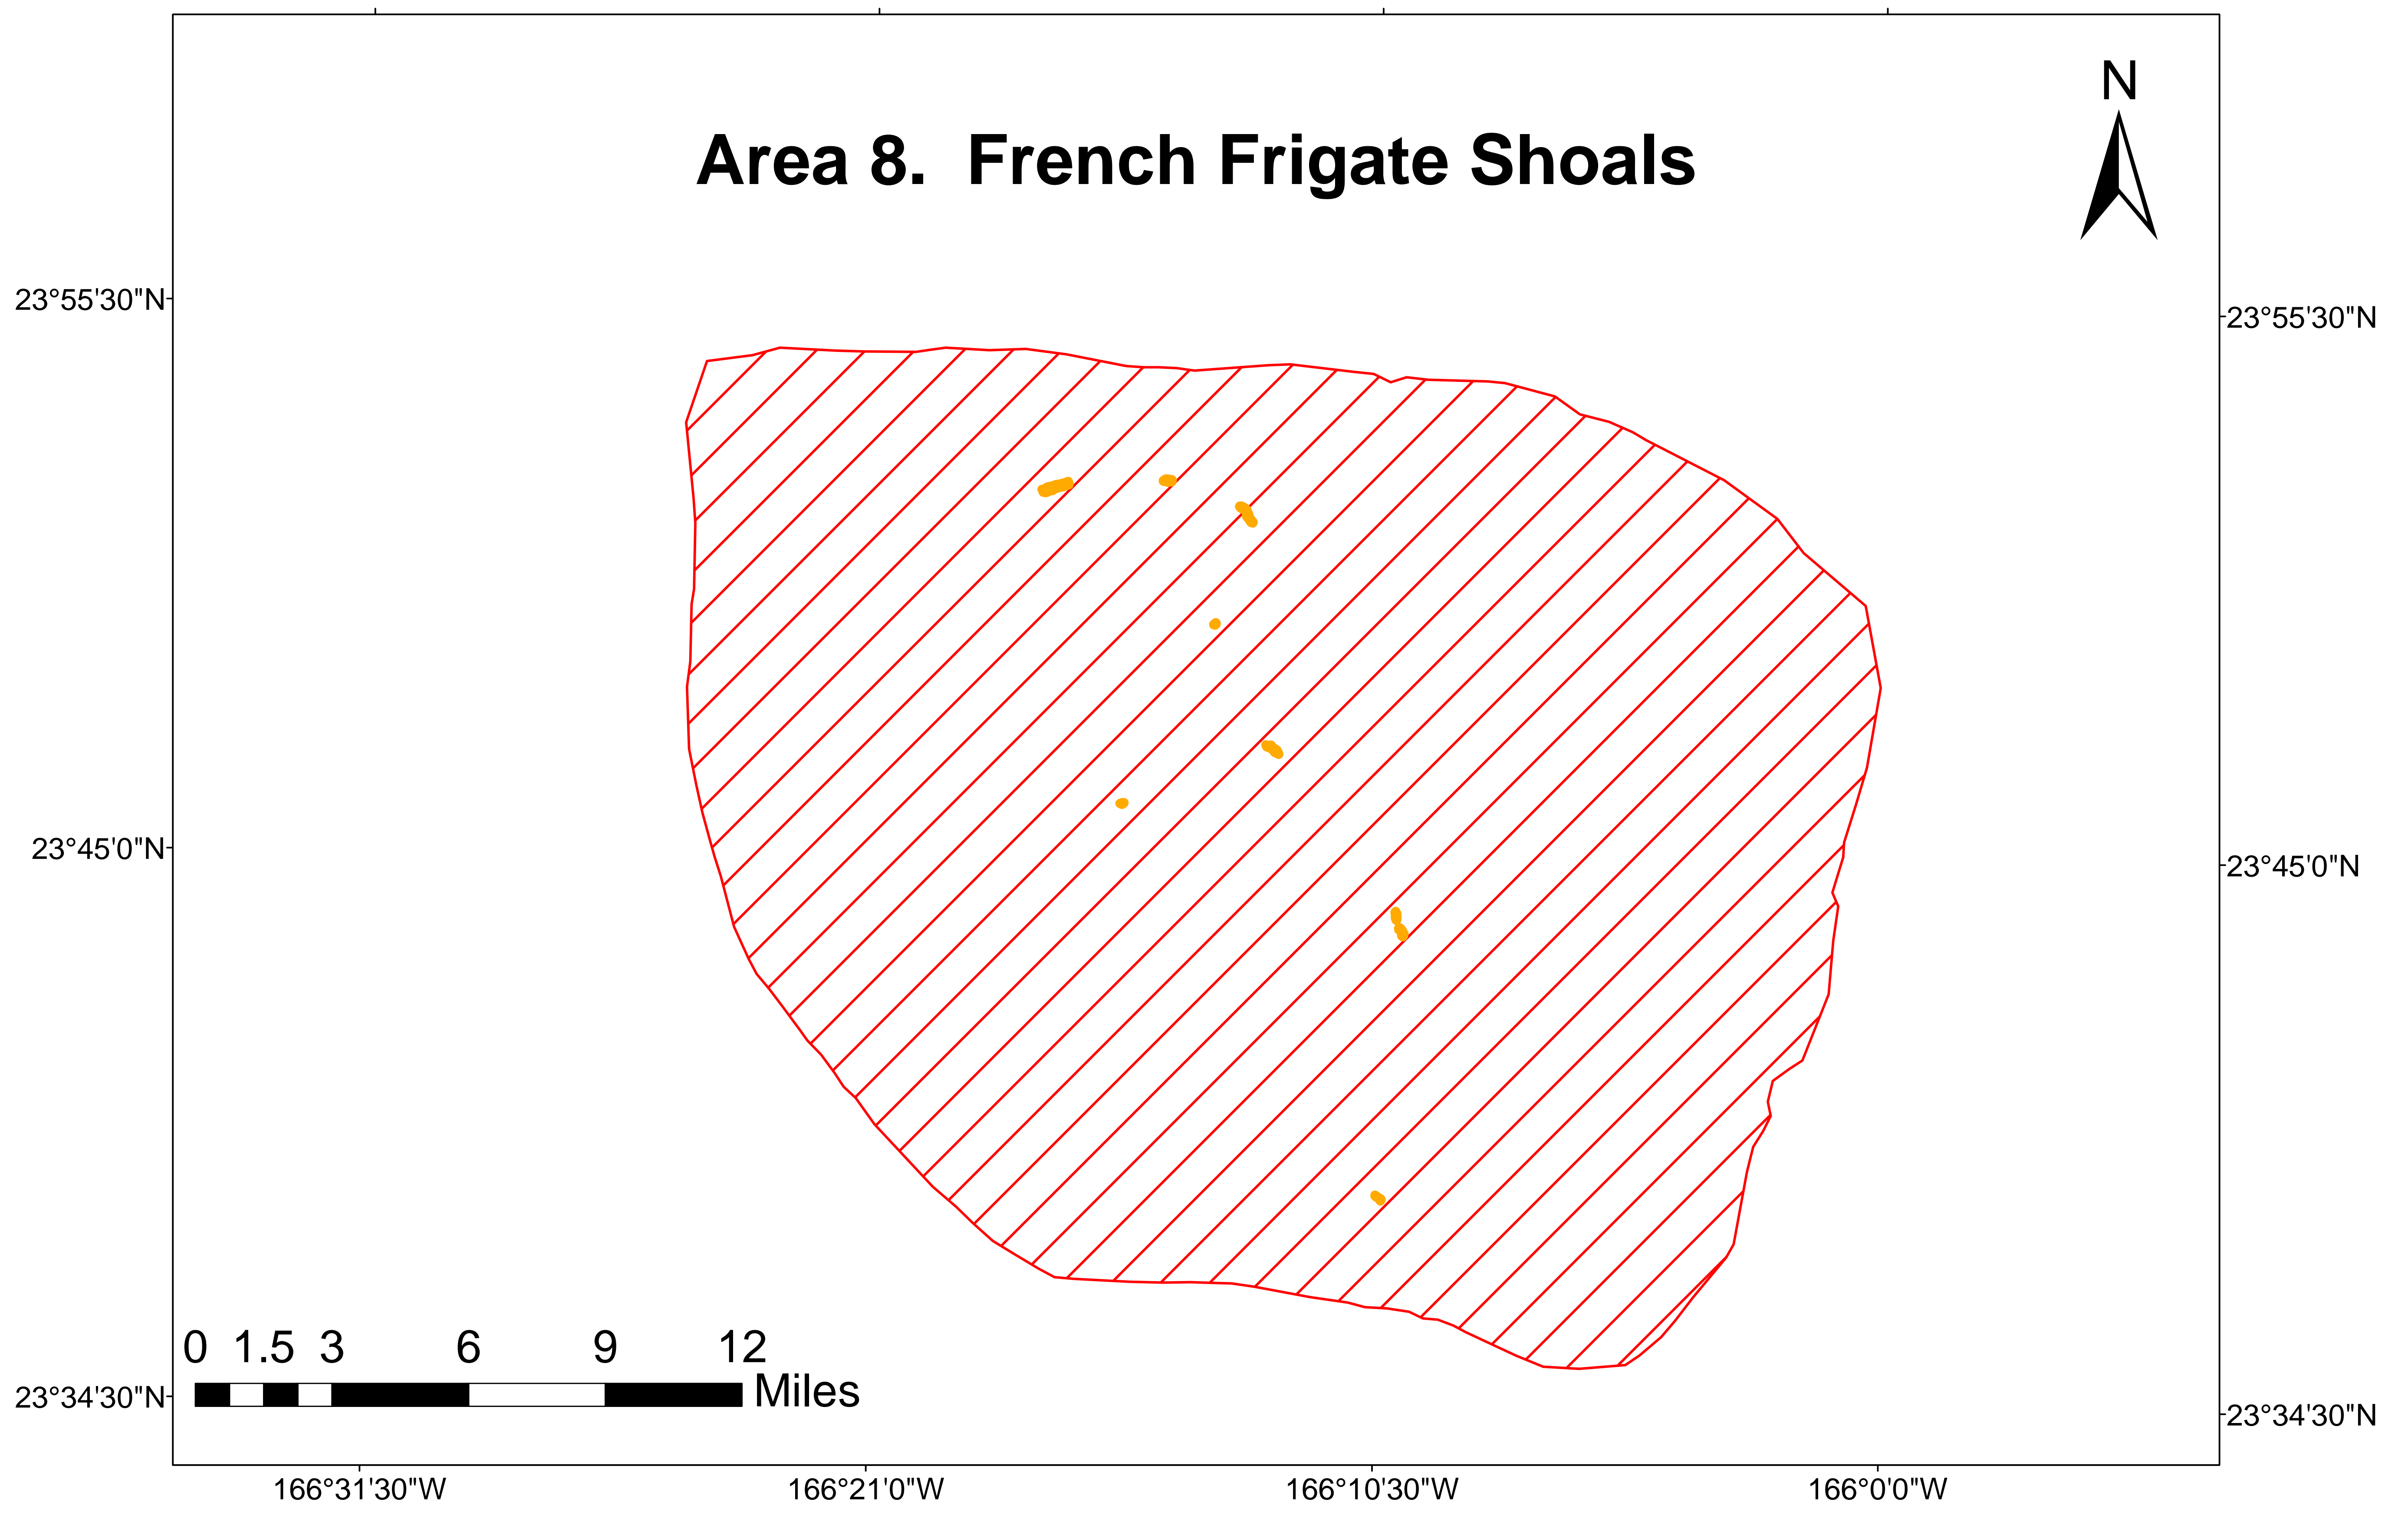

### Legend

-  Proposed Terrestrial Critical Habitat
-  Proposed Marine Critical Habitat (500 m depth contour)
-  Area Not Included in Critical Habitat

## Legend

-  Proposed Terrestrial Critical Habitat
-  Proposed Marine Critical Habitat (500 m depth contour)

## Legend

 Proposed Terrestrial Critical Habitat

 Proposed Marine Critical Habitat (500 m depth contour)