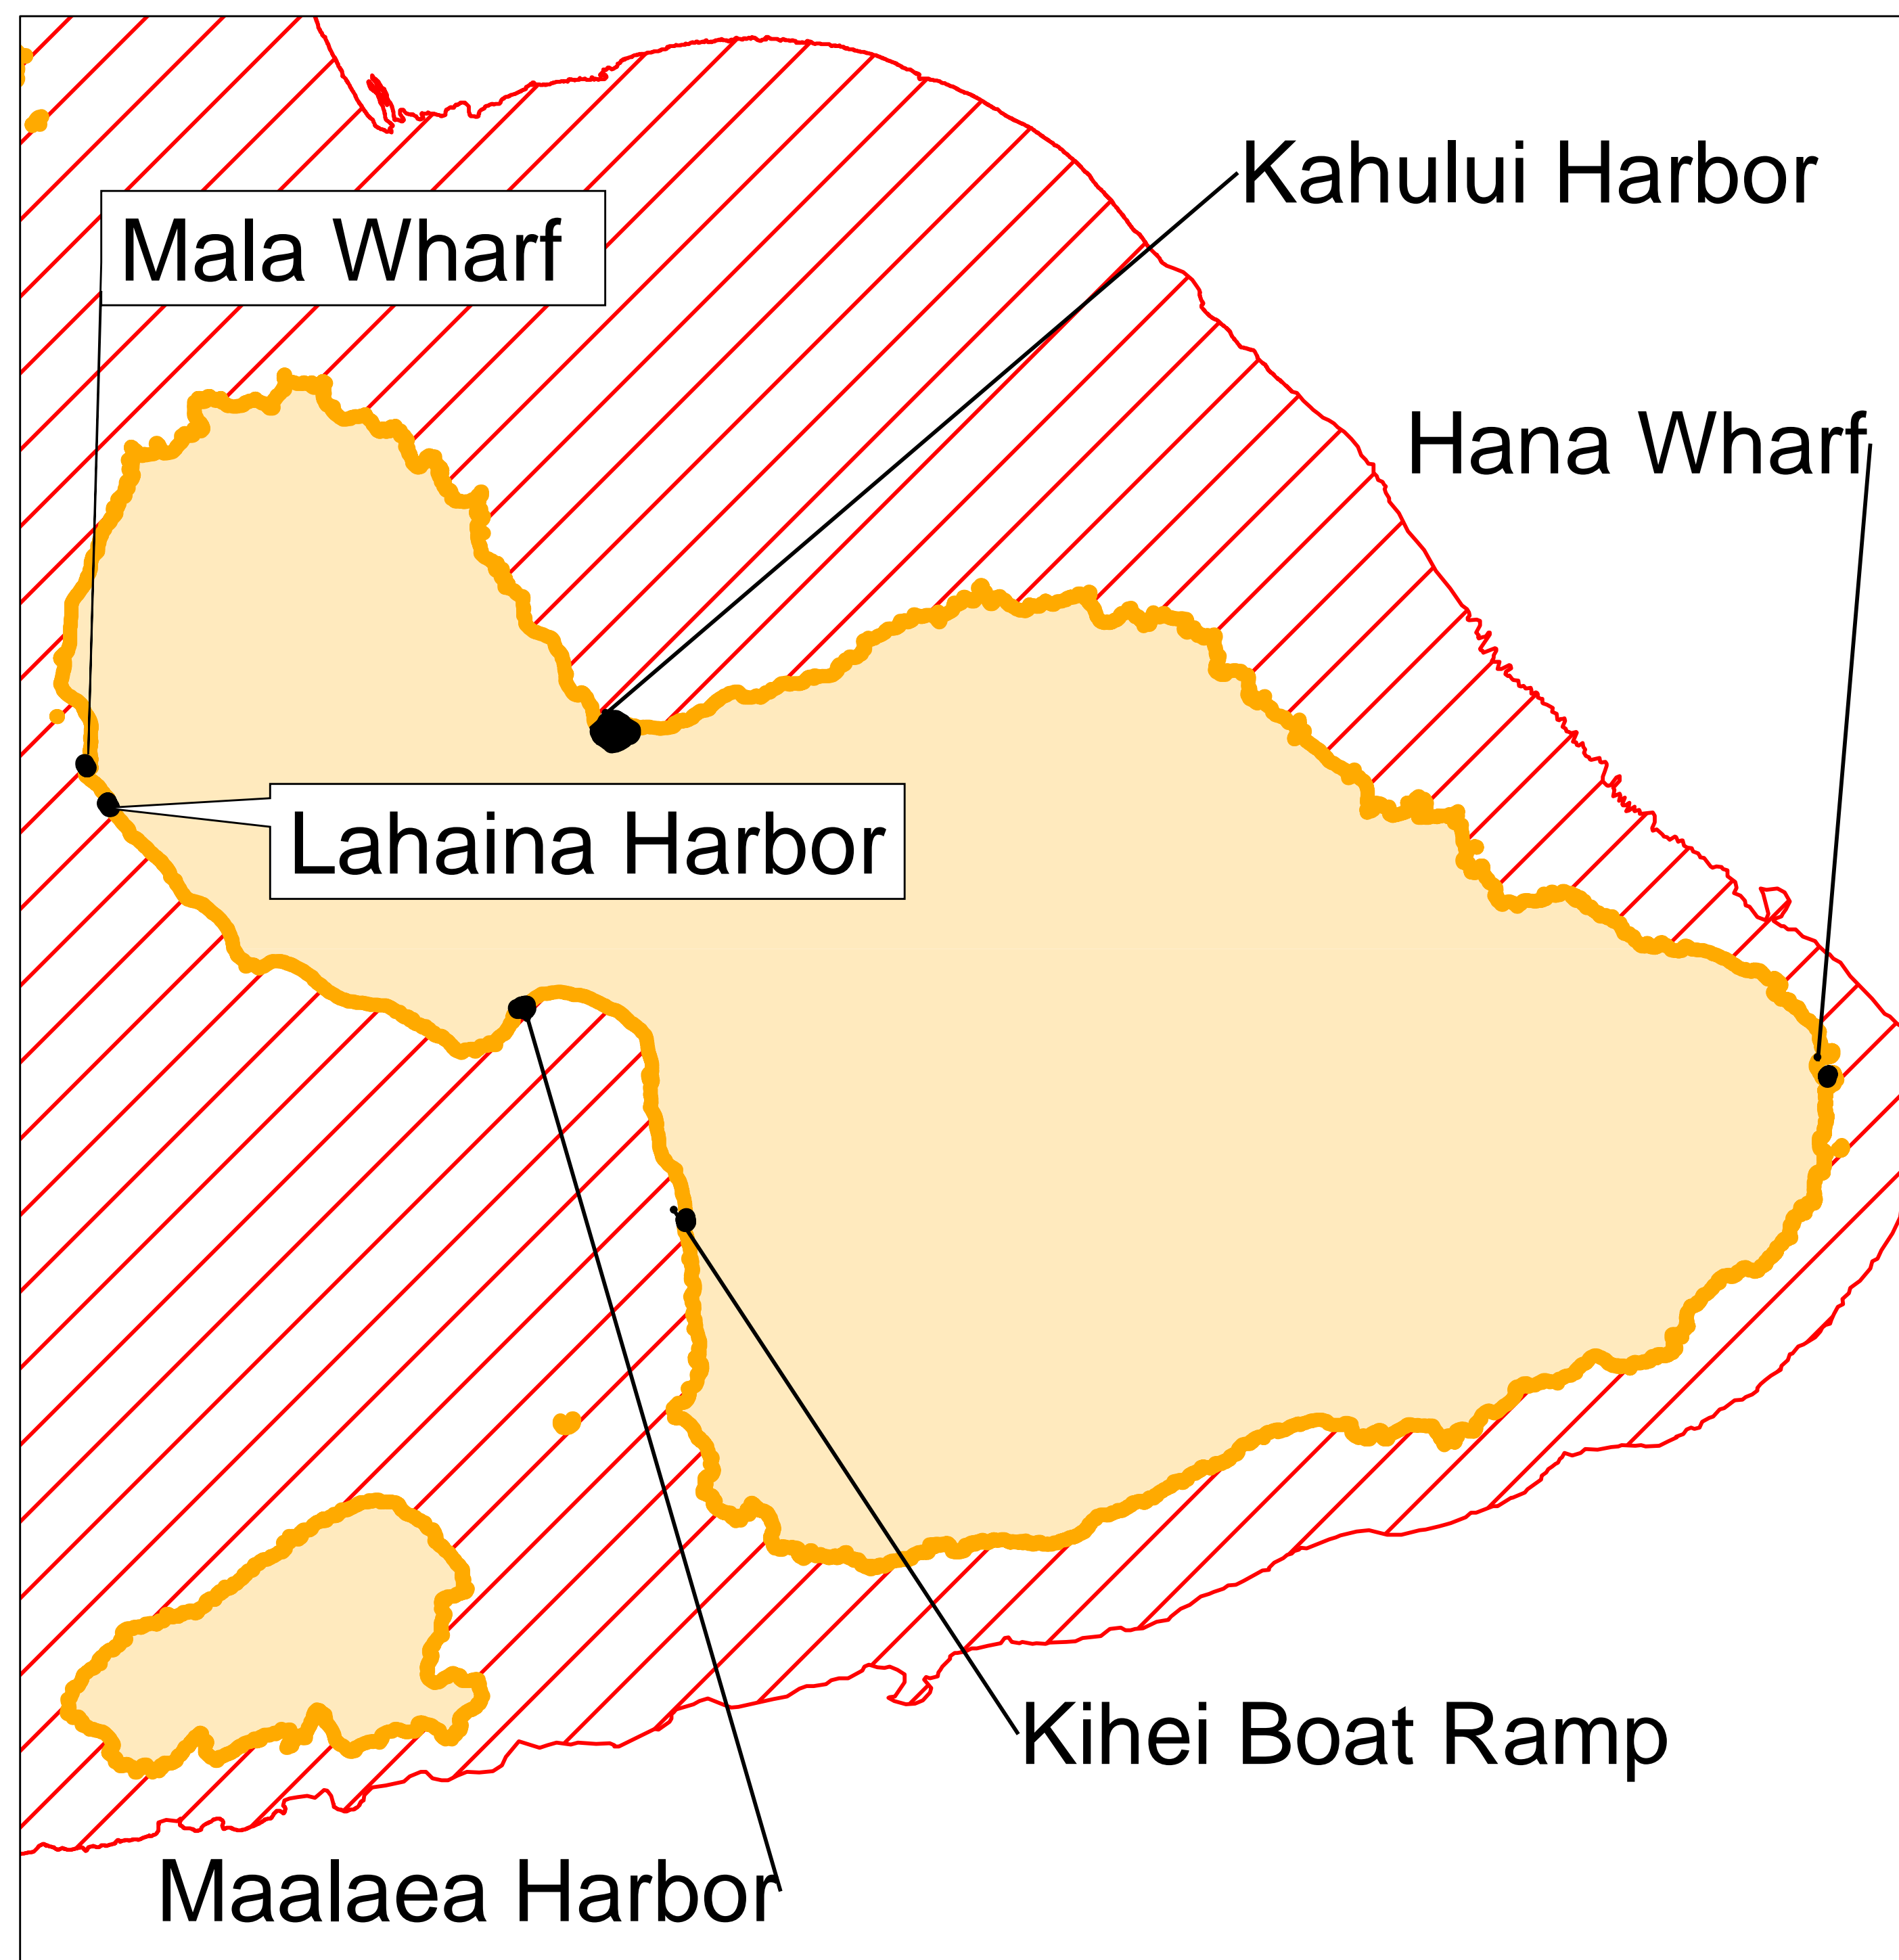

Proposed Hawaiian Monk Seal Critical Habitat Specific Area 15

Legend

- Proposed Terrestrial Critical Habitat
- Proposed Marine Critical Habitat (500 m depth contour)
- Areas Not Included in Proposed Critical Habitat
- Area Proposed for Exclusion-Shallow Water Minefield, Kahoolawe