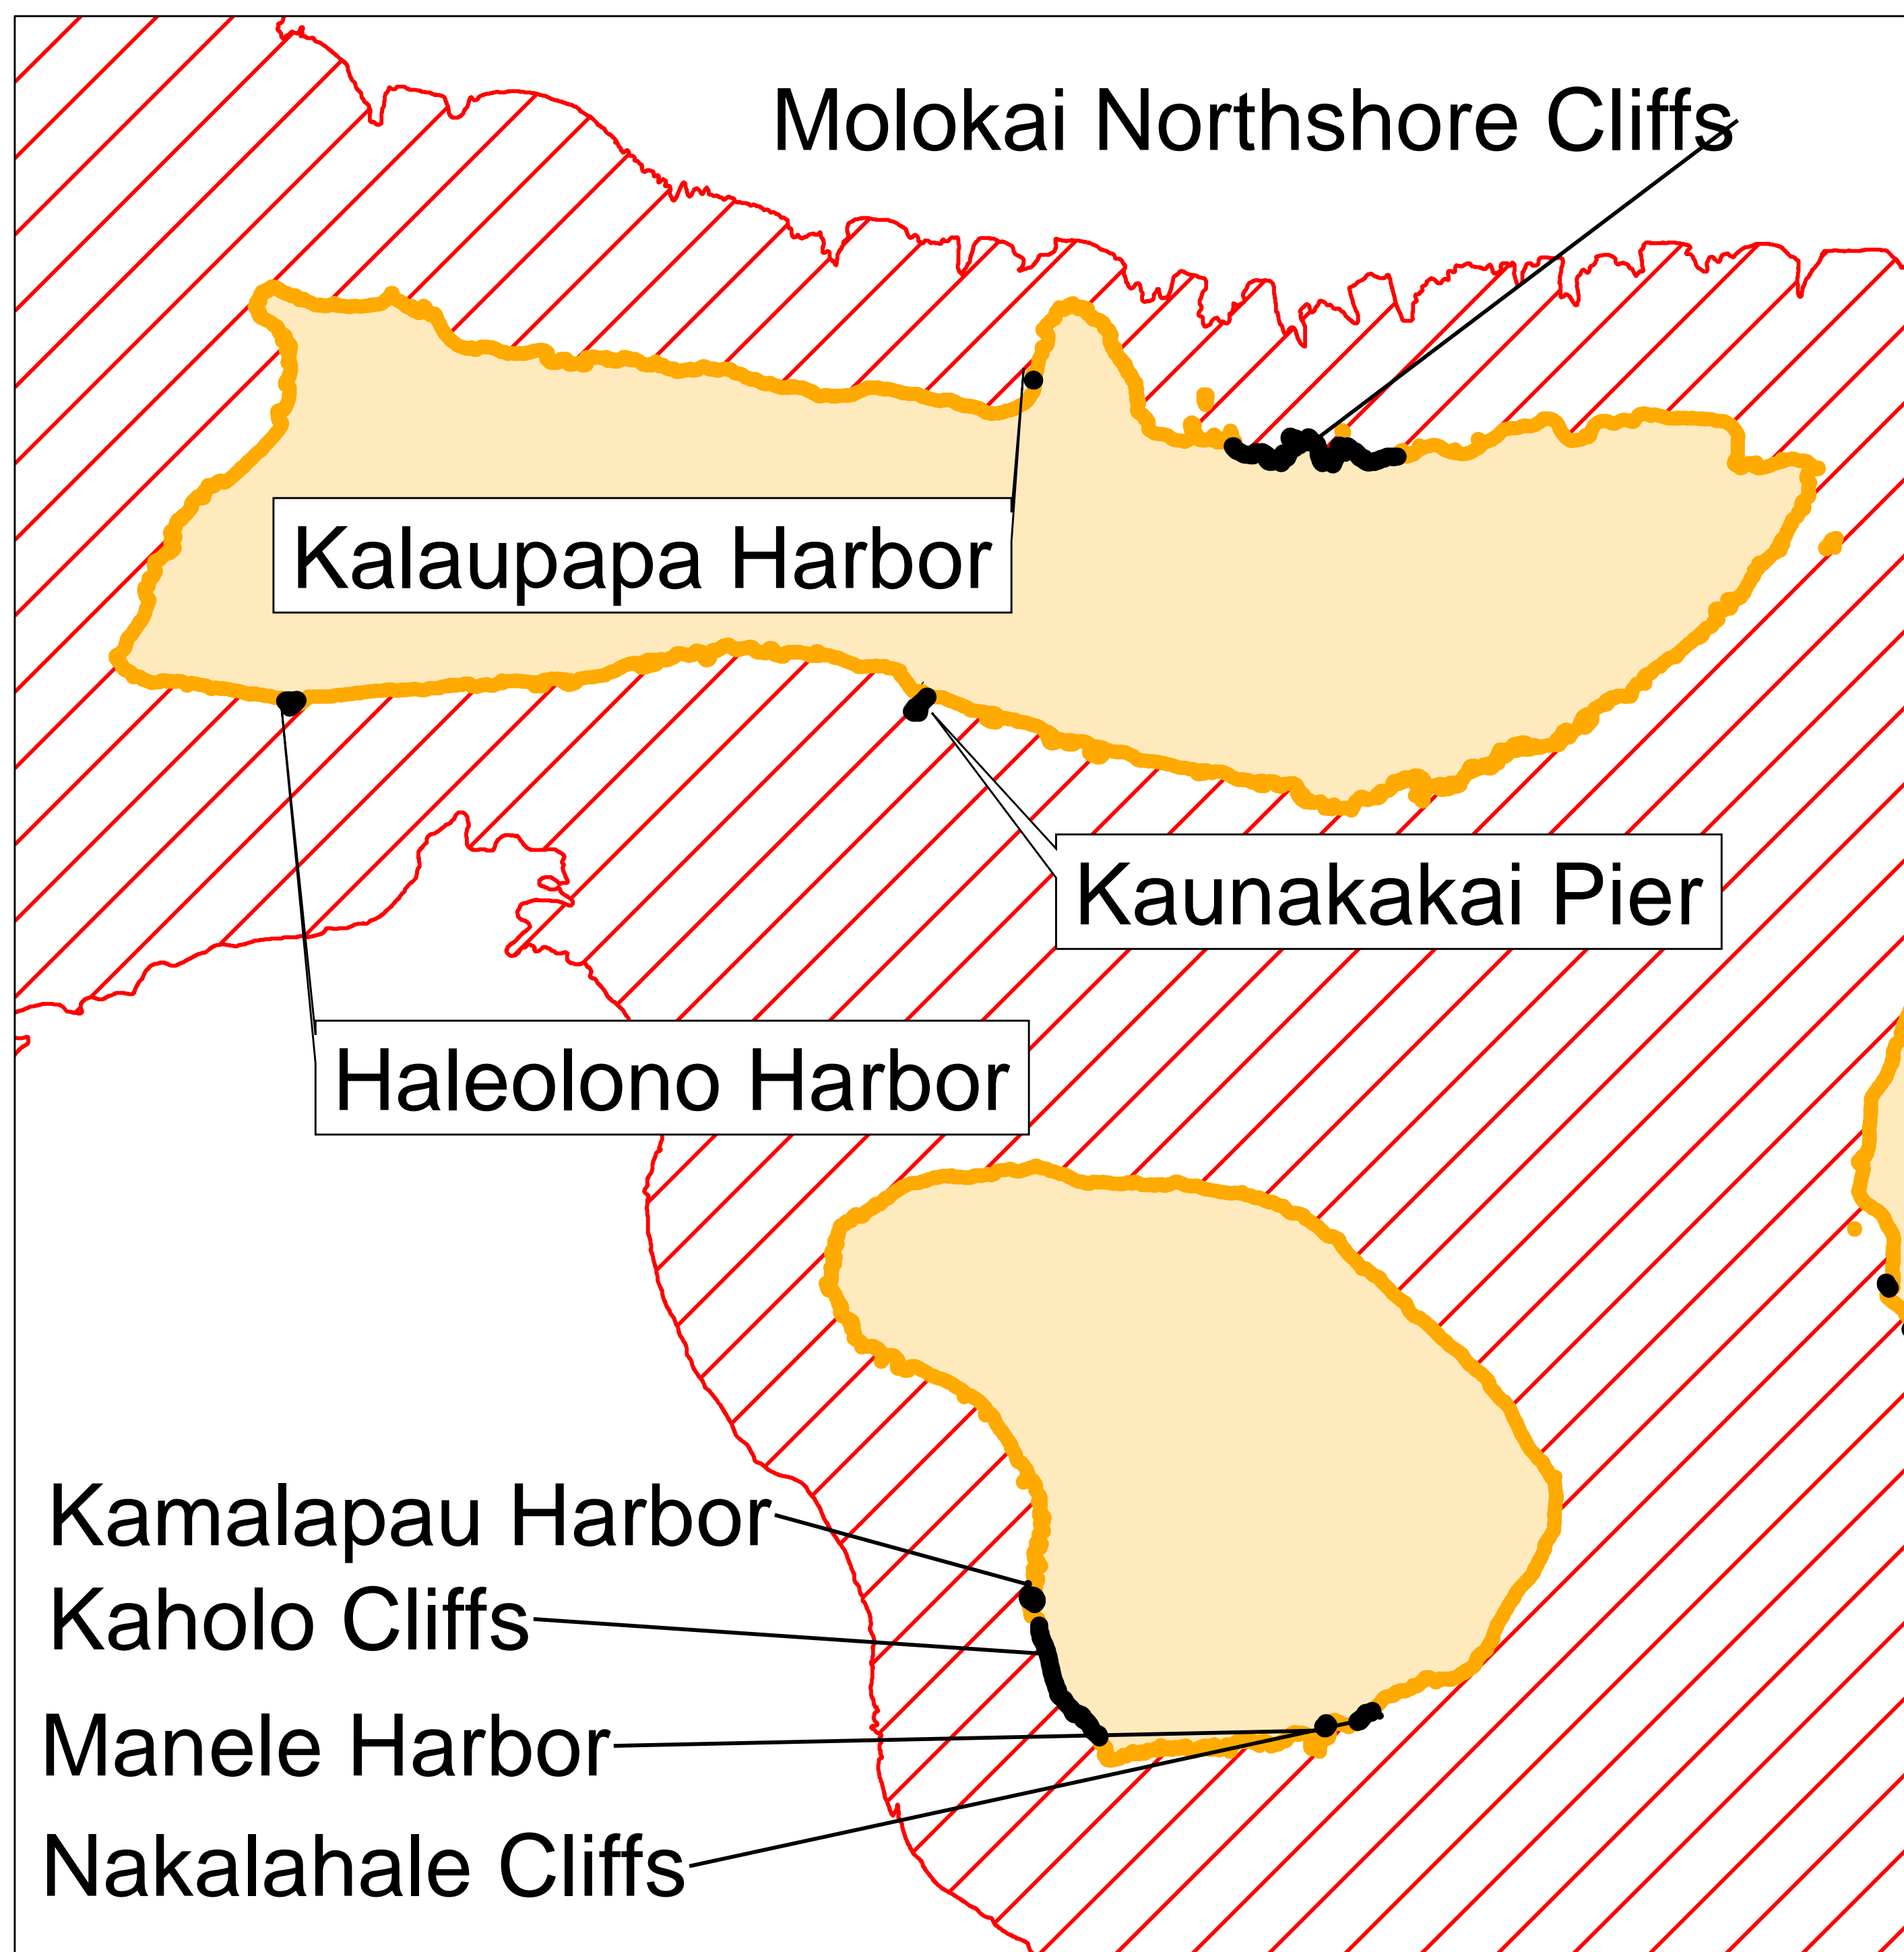

Proposed Hawaiian Monk Seal Critical Habitat Specific Area 15

Legend

- Proposed Terrestrial Critical Habitat
- Proposed Marine Critical Habitat (500 m depth contour)
- Areas Not Included in Proposed Critical Habitat
- Area Proposed for Exclusion-Shallow Water Minefield, Kahoolawe