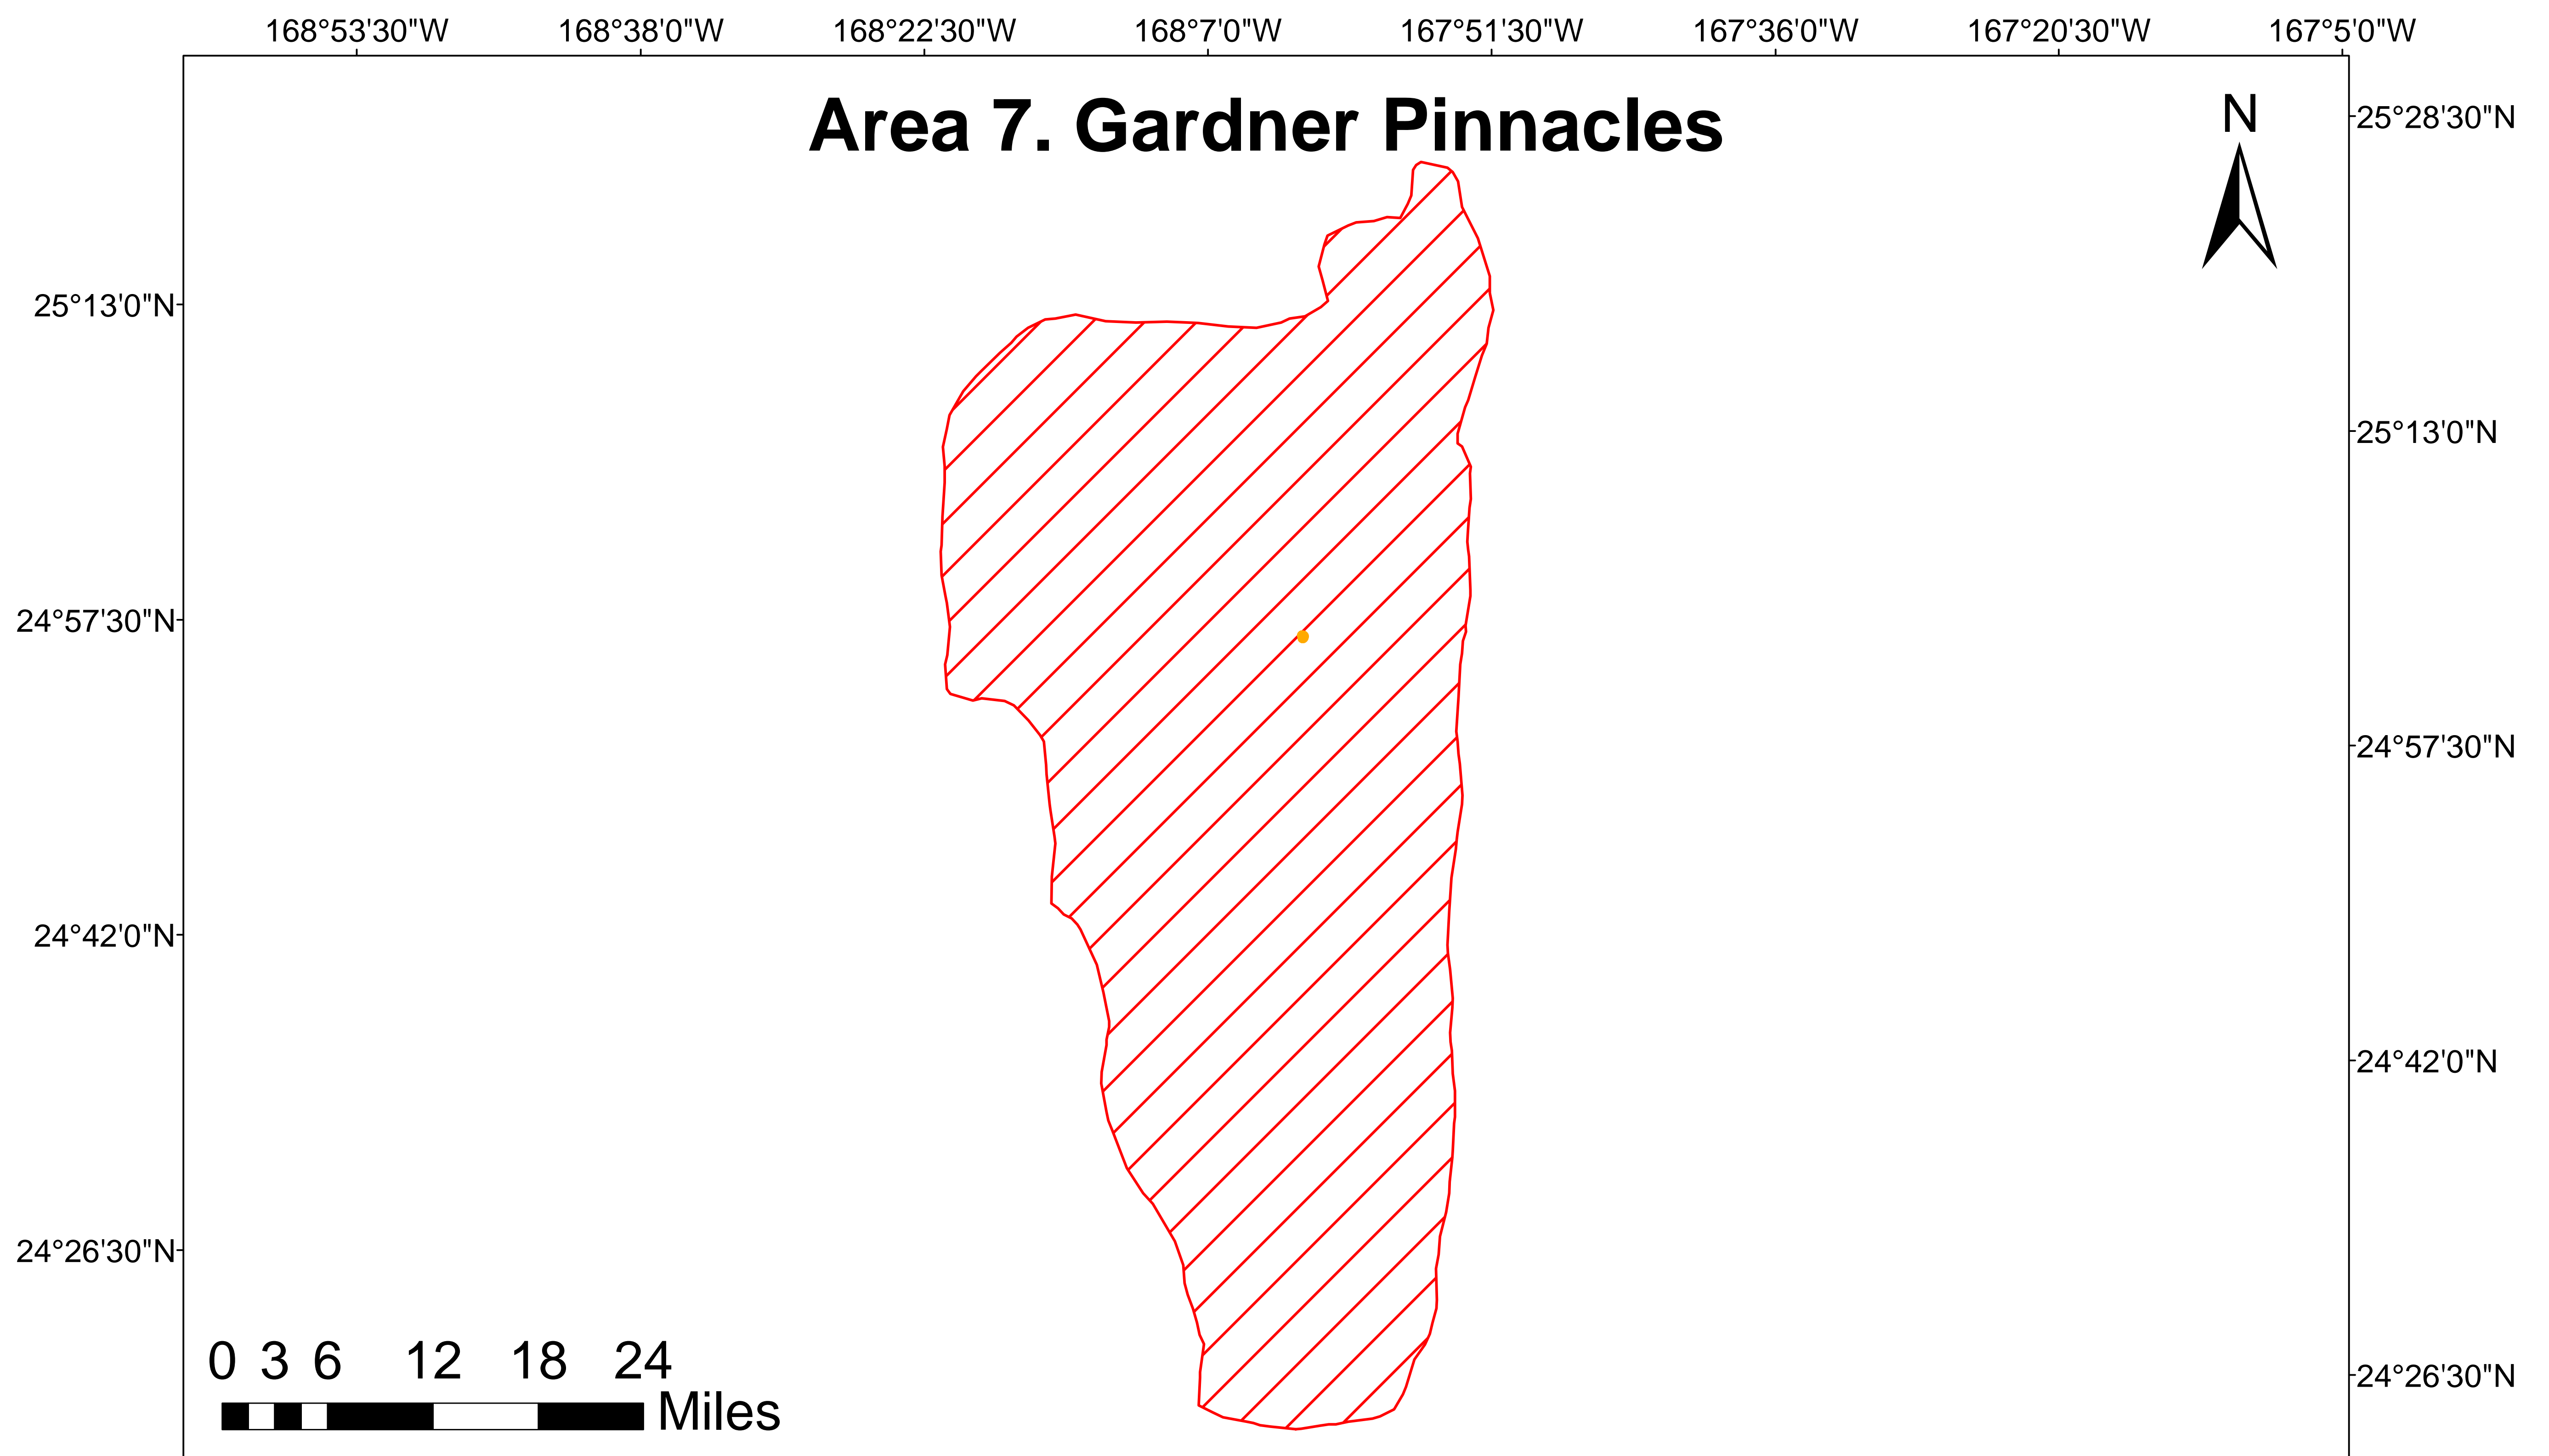

Proposed Hawaiian Monk Seal Critical Habitat Specific Areas 7-8

Legend

Proposed Terrestrial Critical Habitat

Proposed Marine Critical Habitat (500 m depth contour)