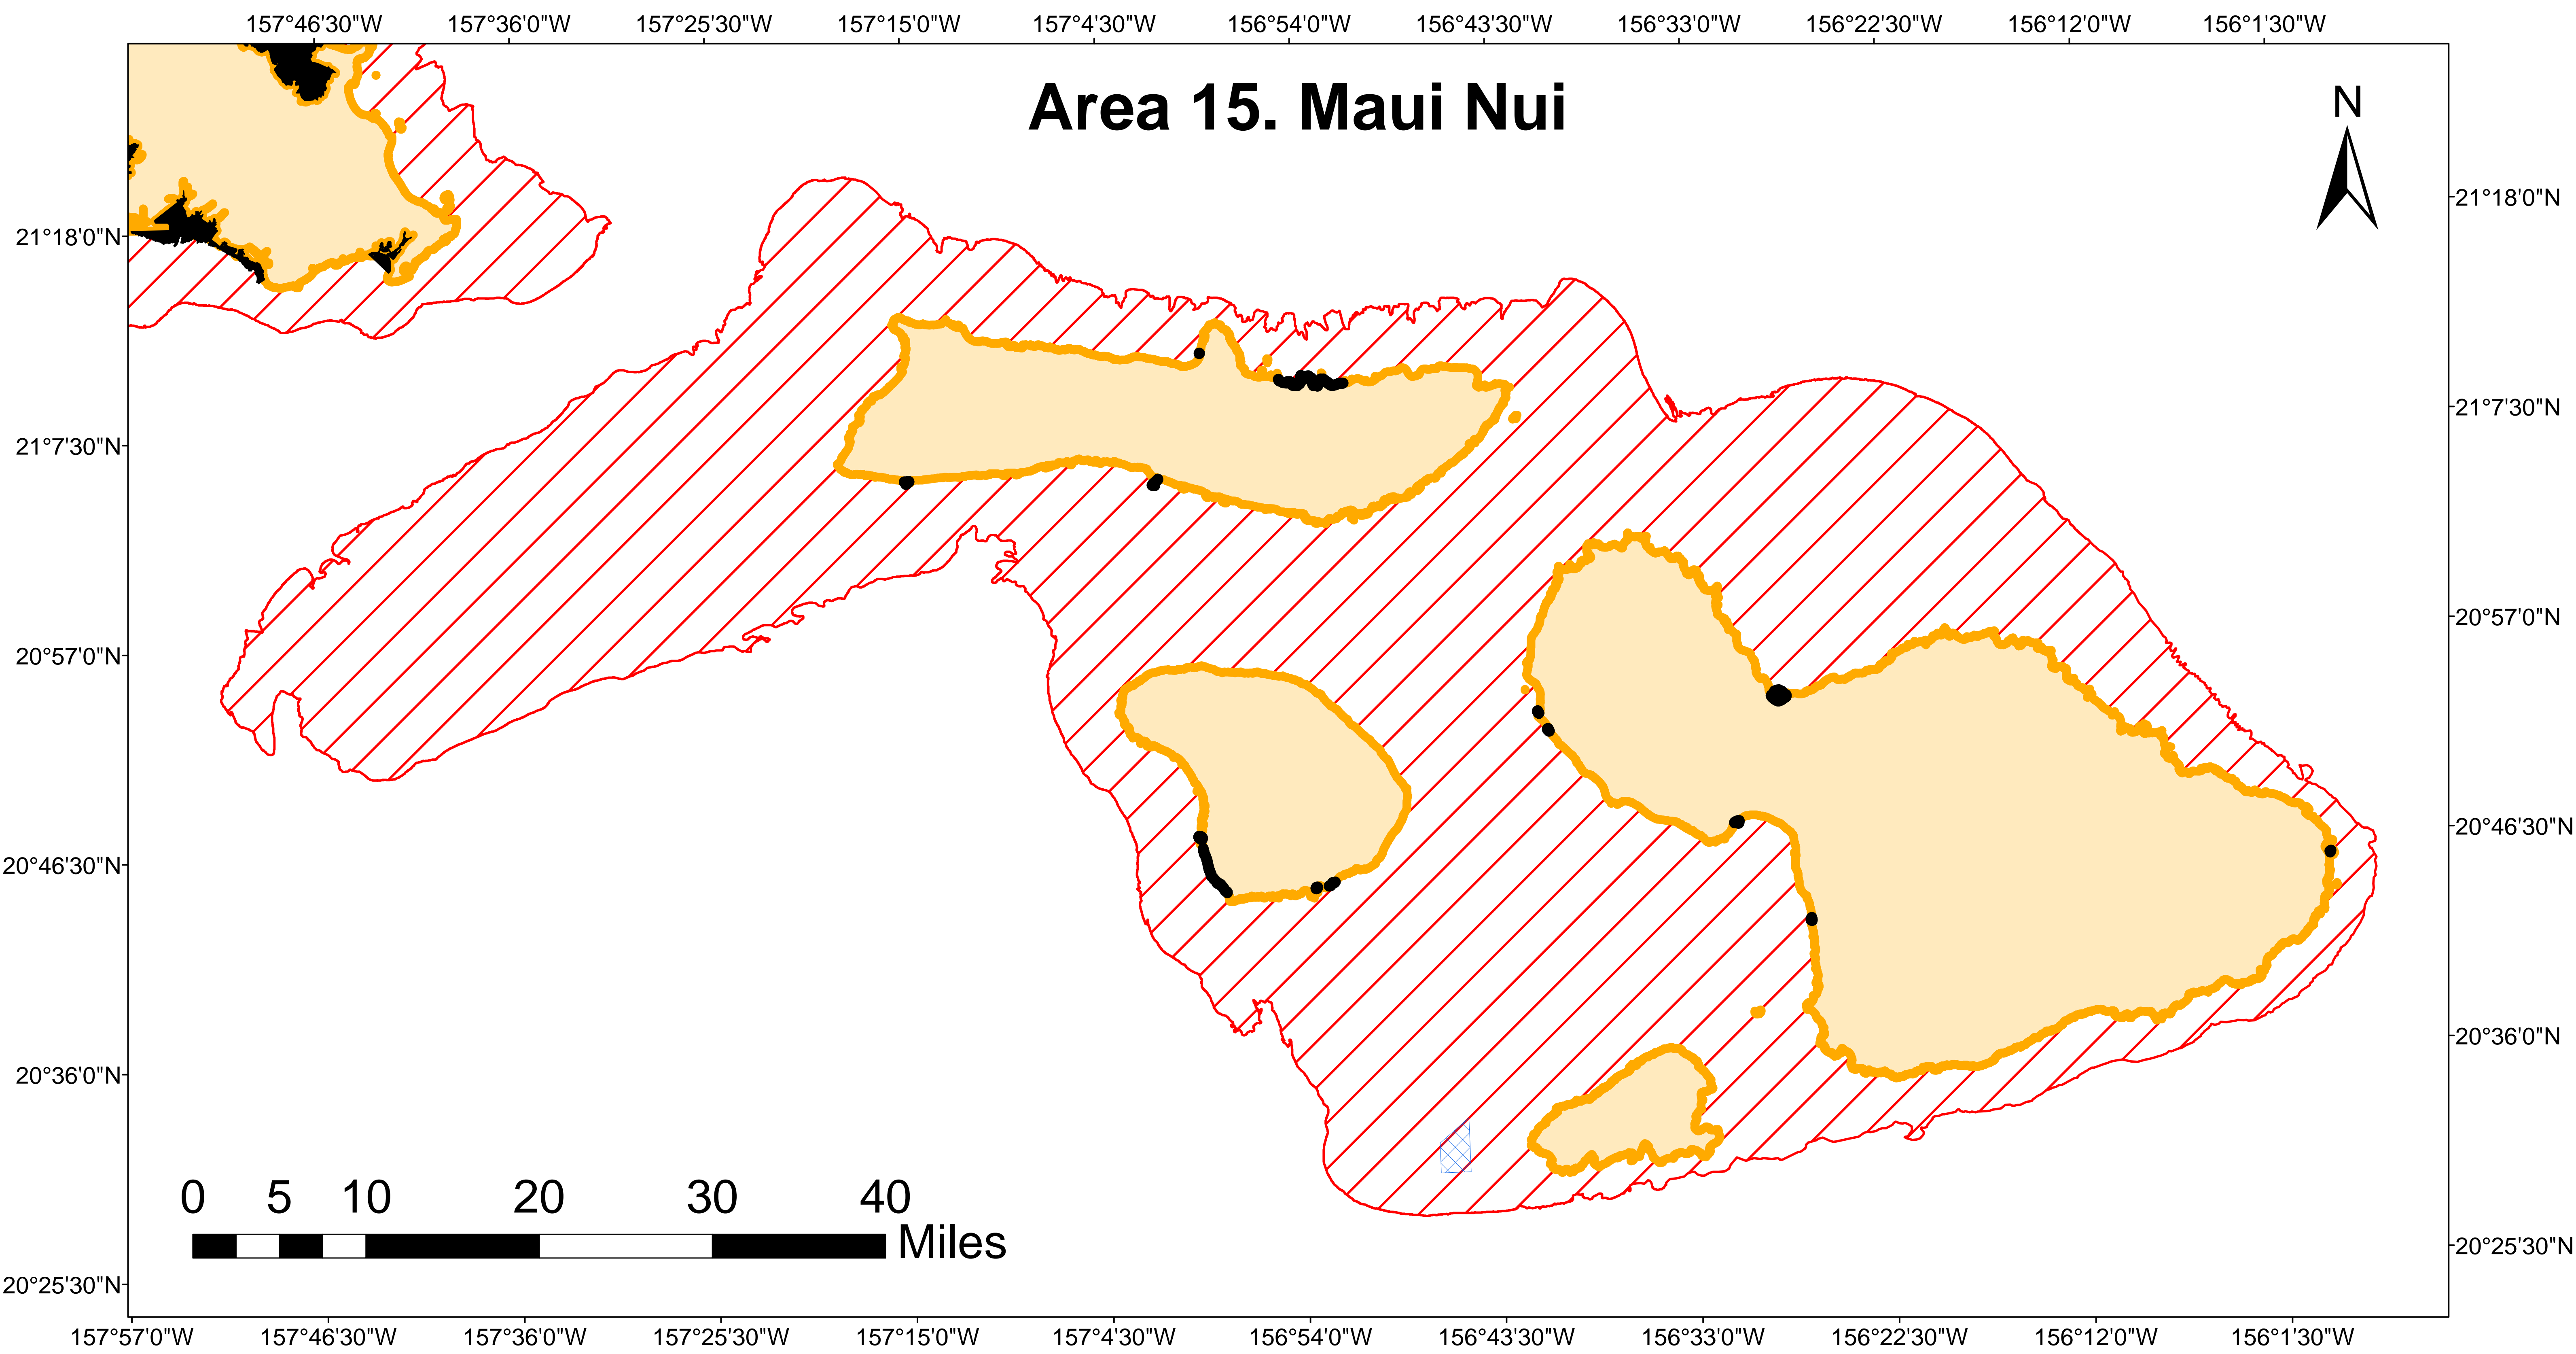

Proposed Hawaiian Monk Seal Critical Habitat Specific Area 15

Legend

- Proposed Terrestrial Critical Habitat
- Proposed Marine Critical Habitat (500 m depth contour)
- Areas Not Included in Proposed Critical Habitat
- Area Proposed for Exclusion-Shallow Water Minefield, Kahoolawe