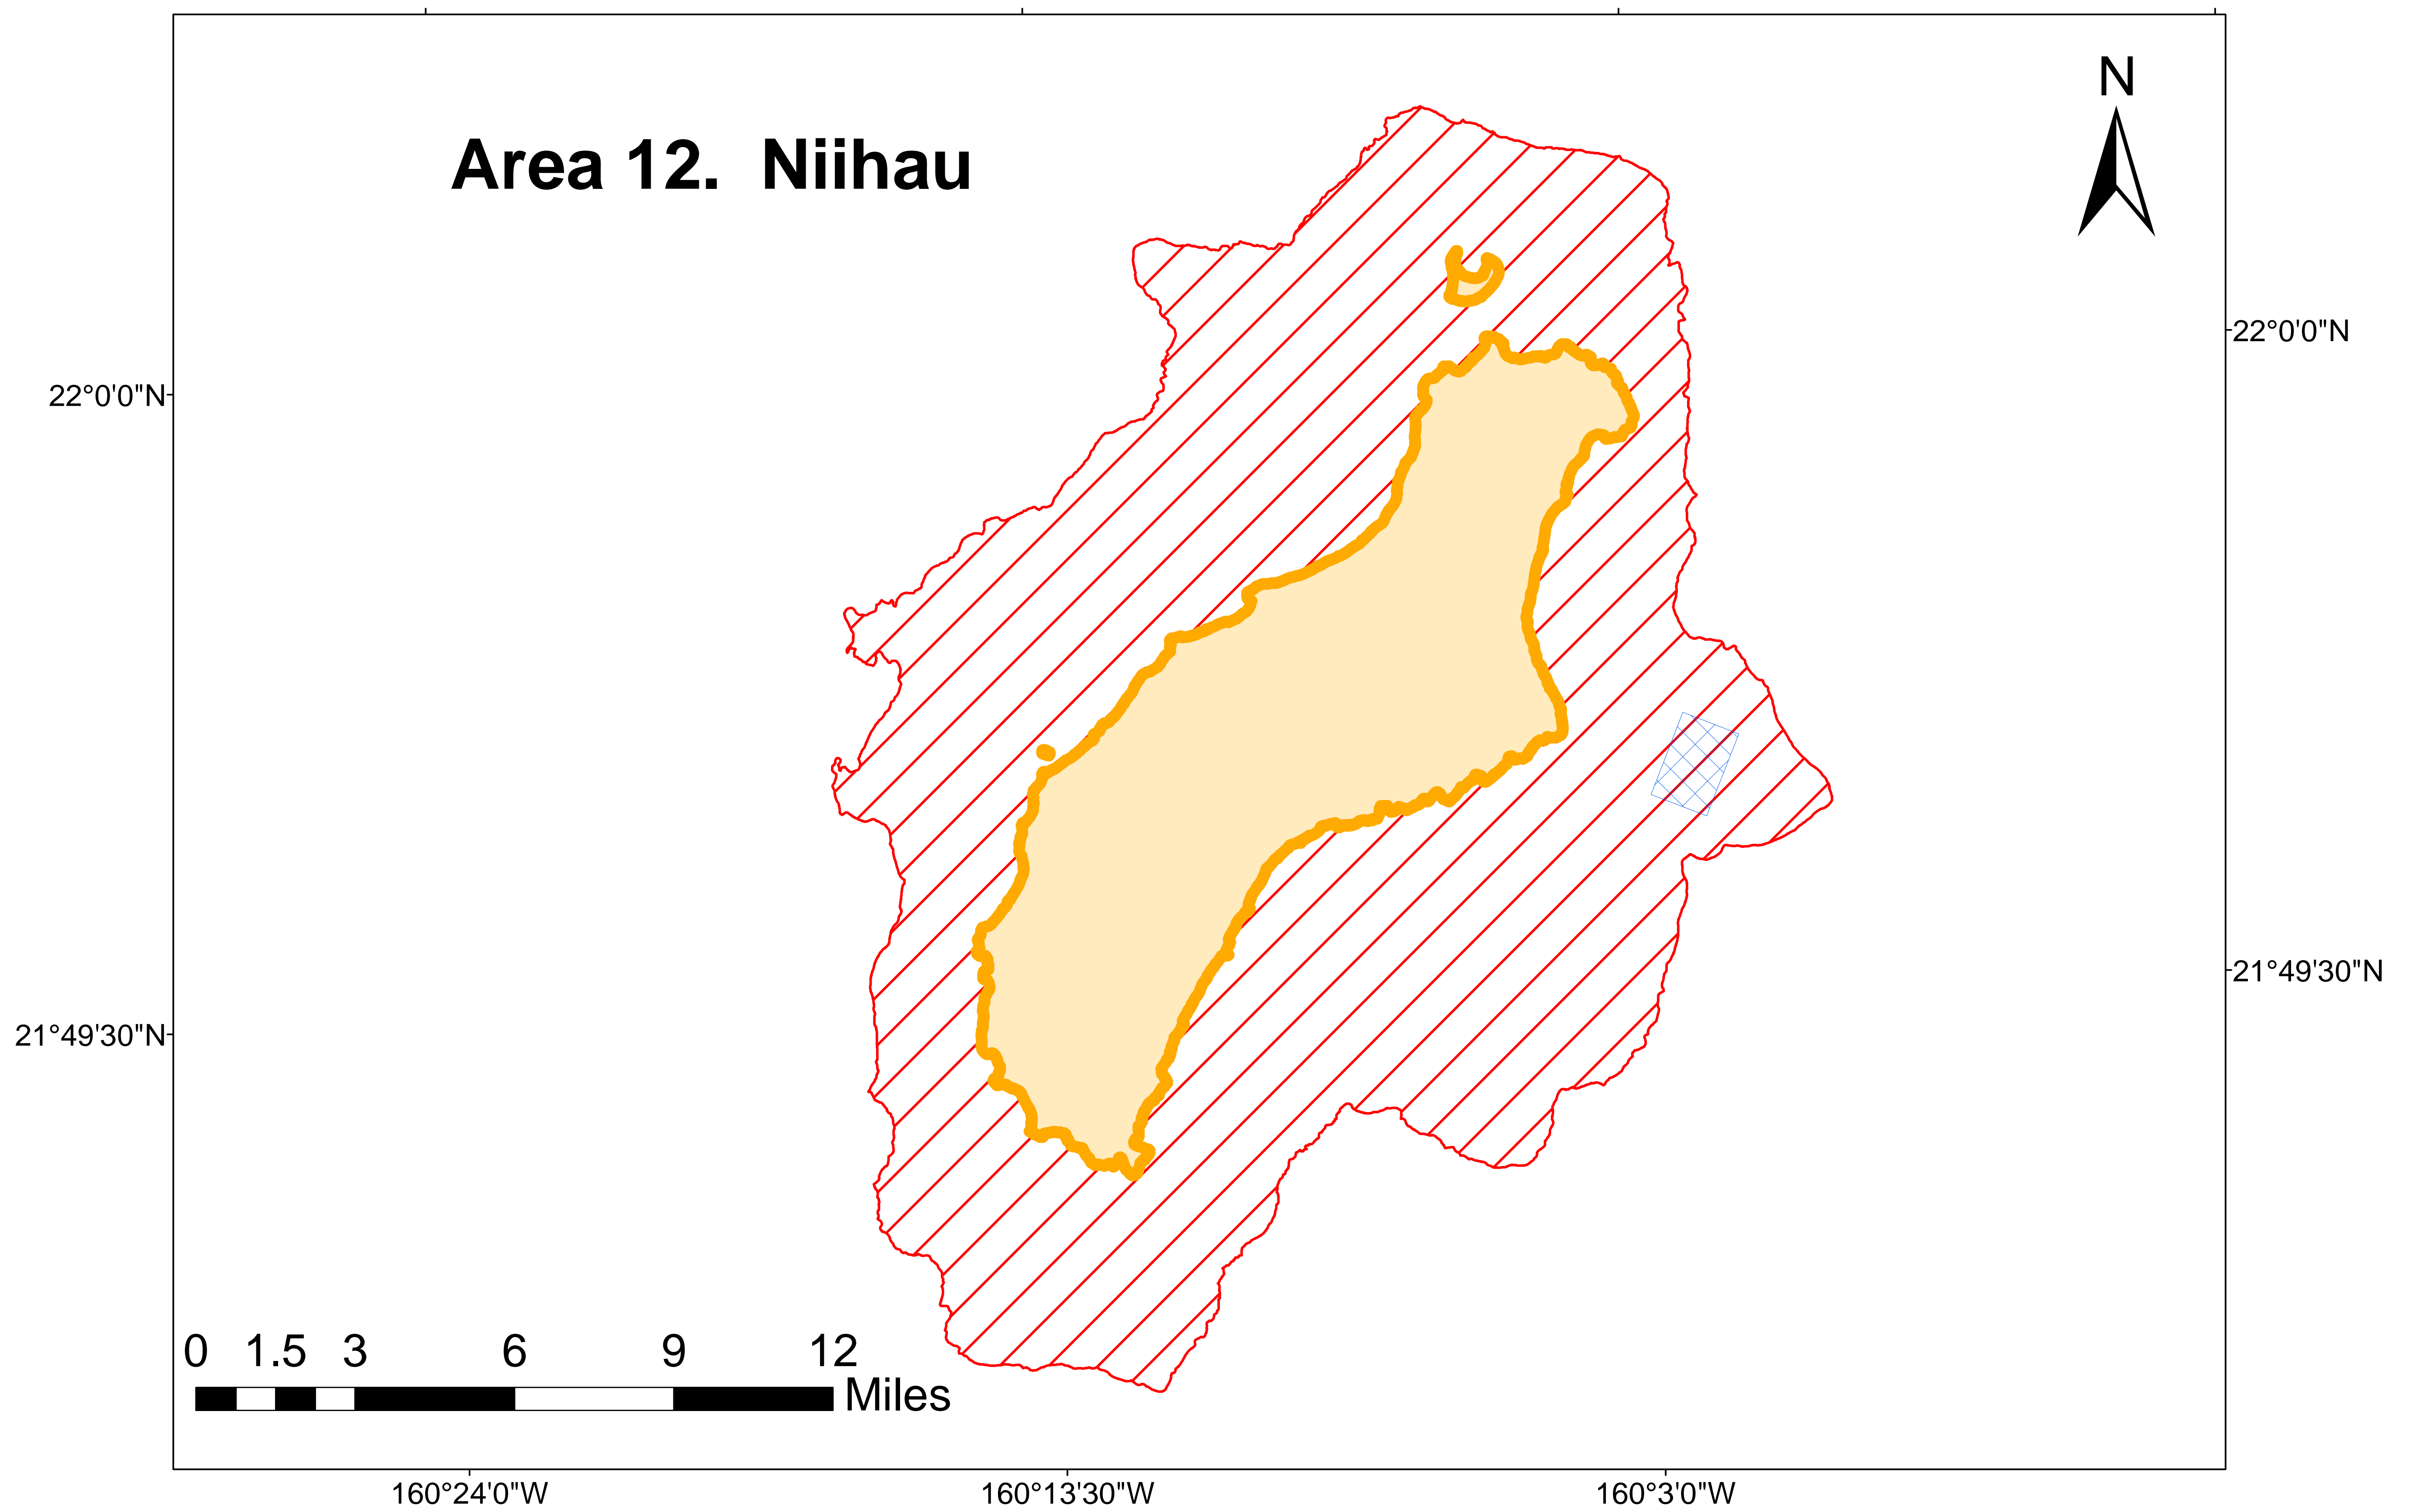

## Legend

-  Proposed Terrestrial Critical Habitat
-  Proposed Marine Critical Habitat (500 m depth contour)

## Legend

 Proposed Terrestrial Critical Habitat

 Proposed Marine Critical Habitat (500 m depth contour)

## Legend

-  Area Proposed for Exclusion - Kingfisher Range
-  Proposed Terrestrial Critical Habitat
-  Proposed Marine Critical Habitat (500 m depth contour)