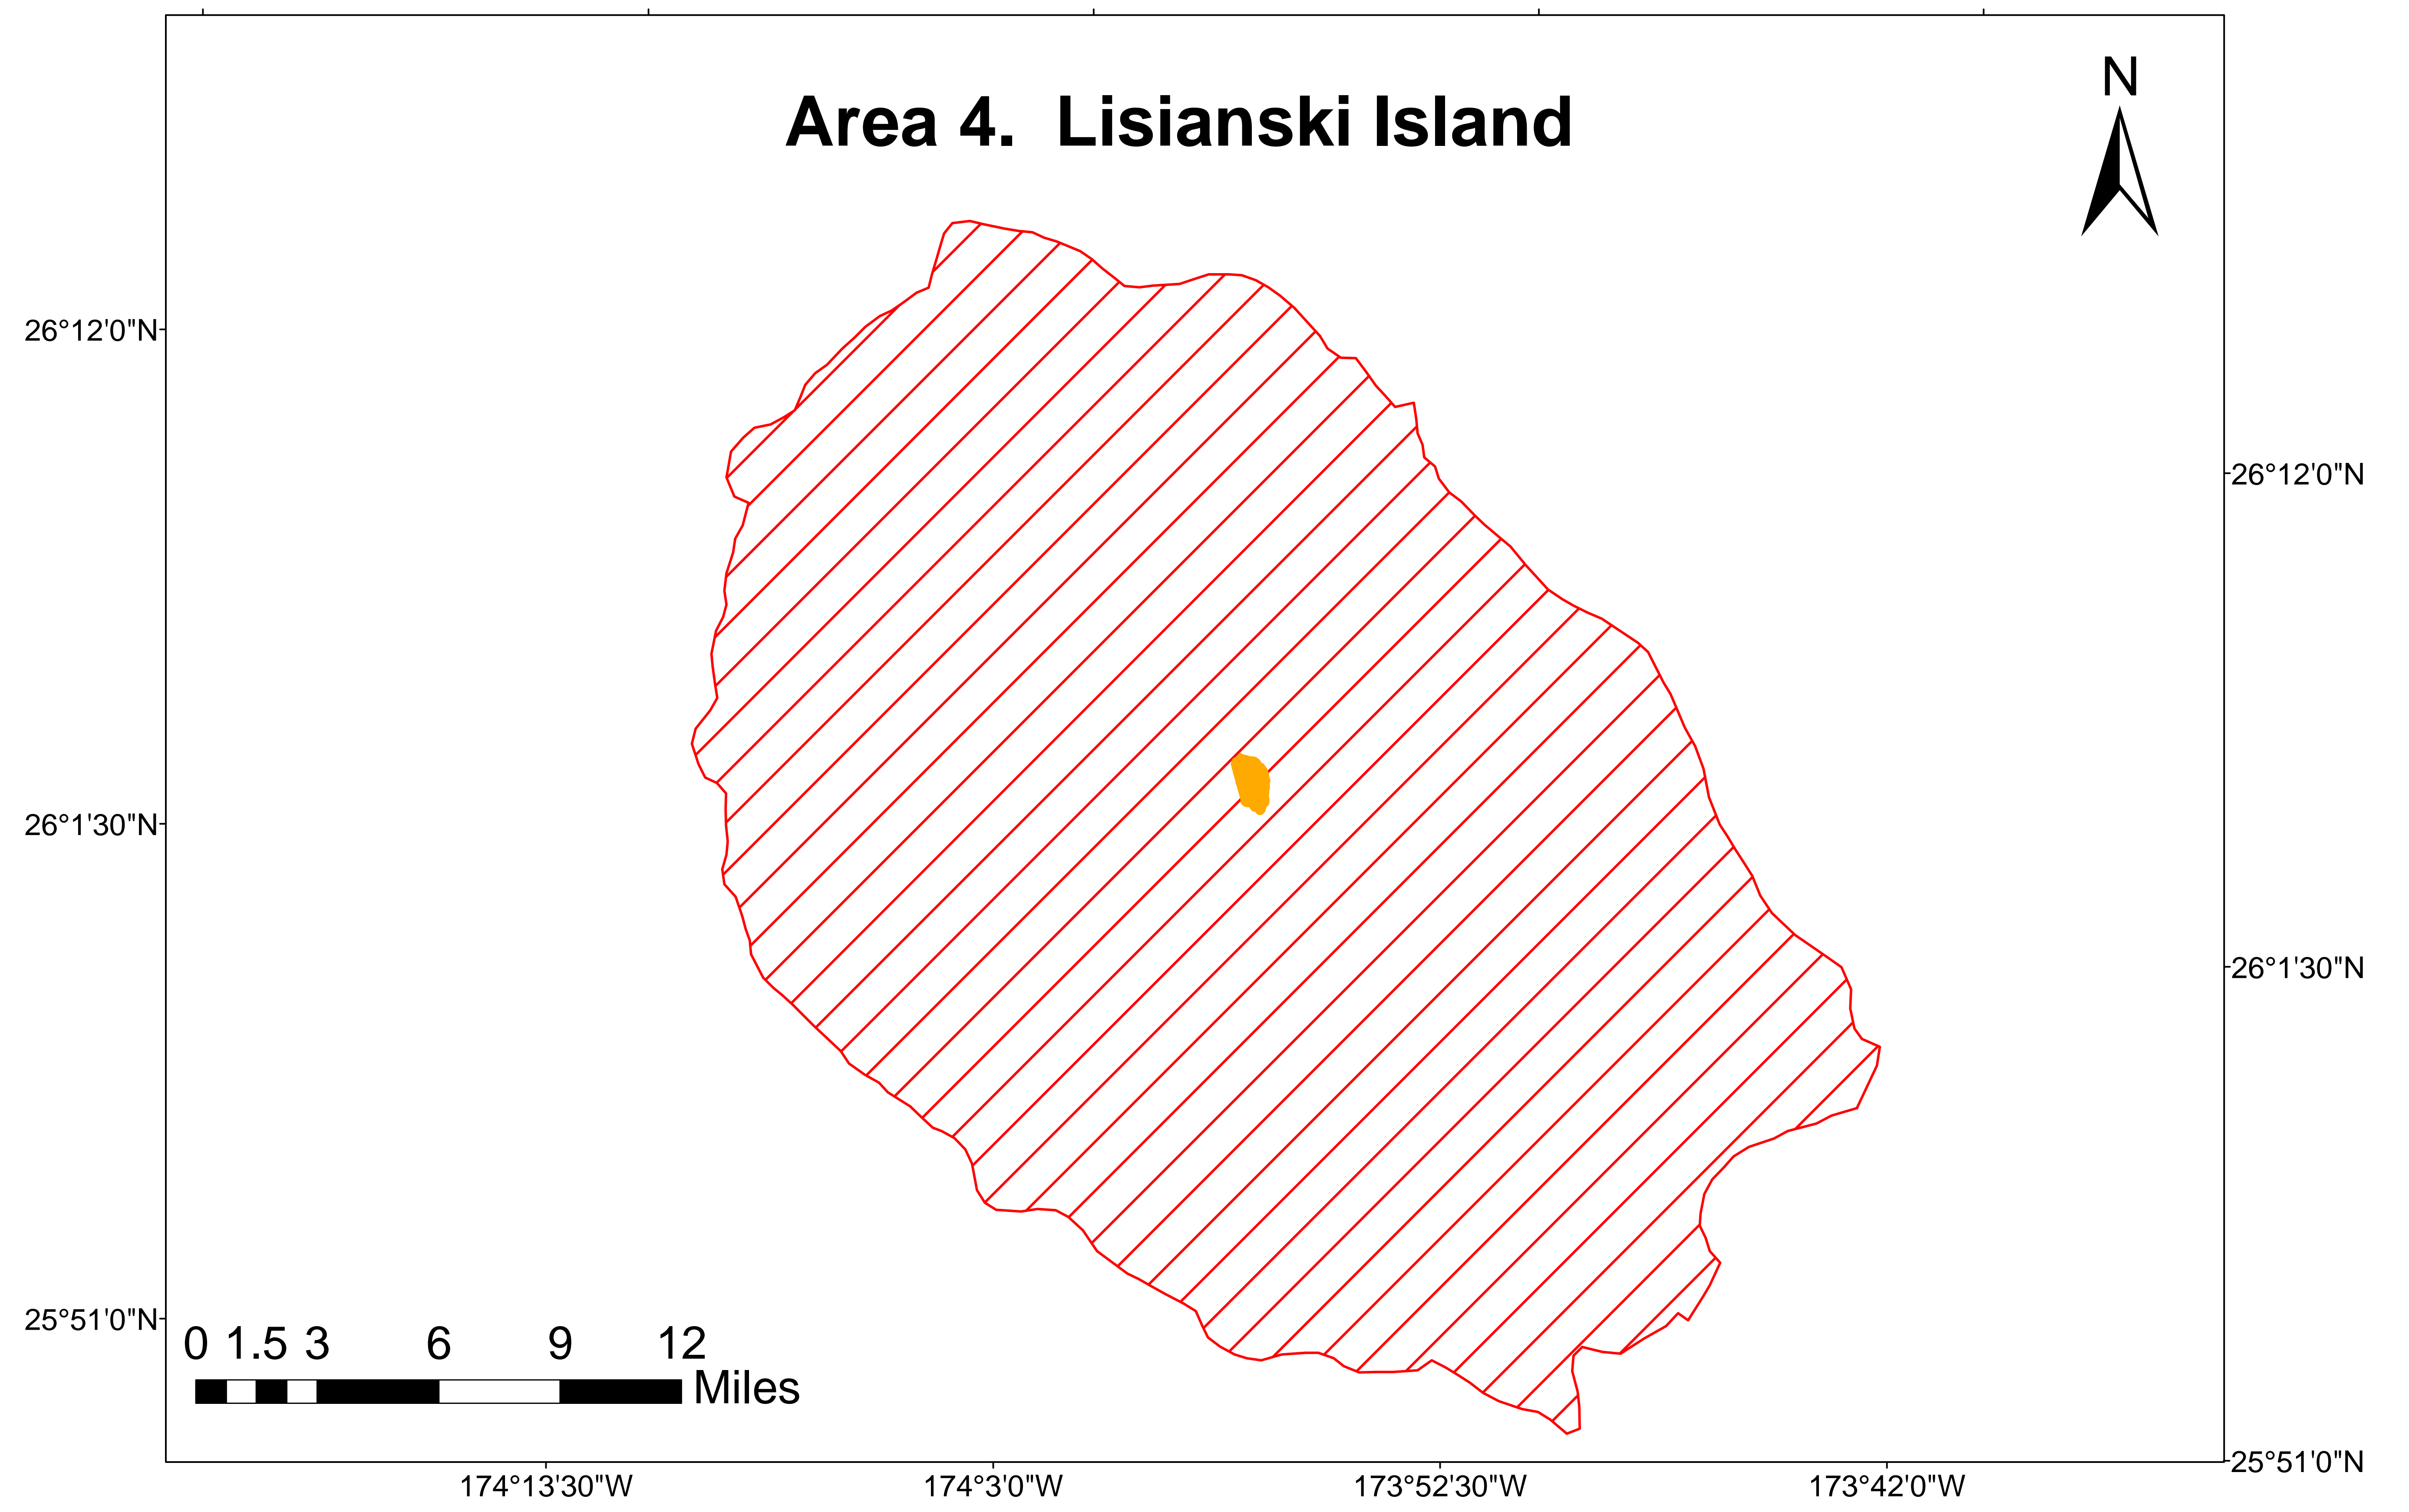

## Area 1. Kure Atoll

28°26'0"N

28°26'0"N

28°20'30"N

0 0.5 1 2 3 4 Miles

177°20'30"W

177°15'0"W

### Legend

-  Proposed Terrestrial Critical Habitat
-  Proposed Marine Critical Habitat (500 m depth contour)
-  Area Not Included in Critical Habitat

## Legend

-  Proposed Terrestrial Critical Habitat
-  Proposed Marine Critical Habitat (500 m depth contour)