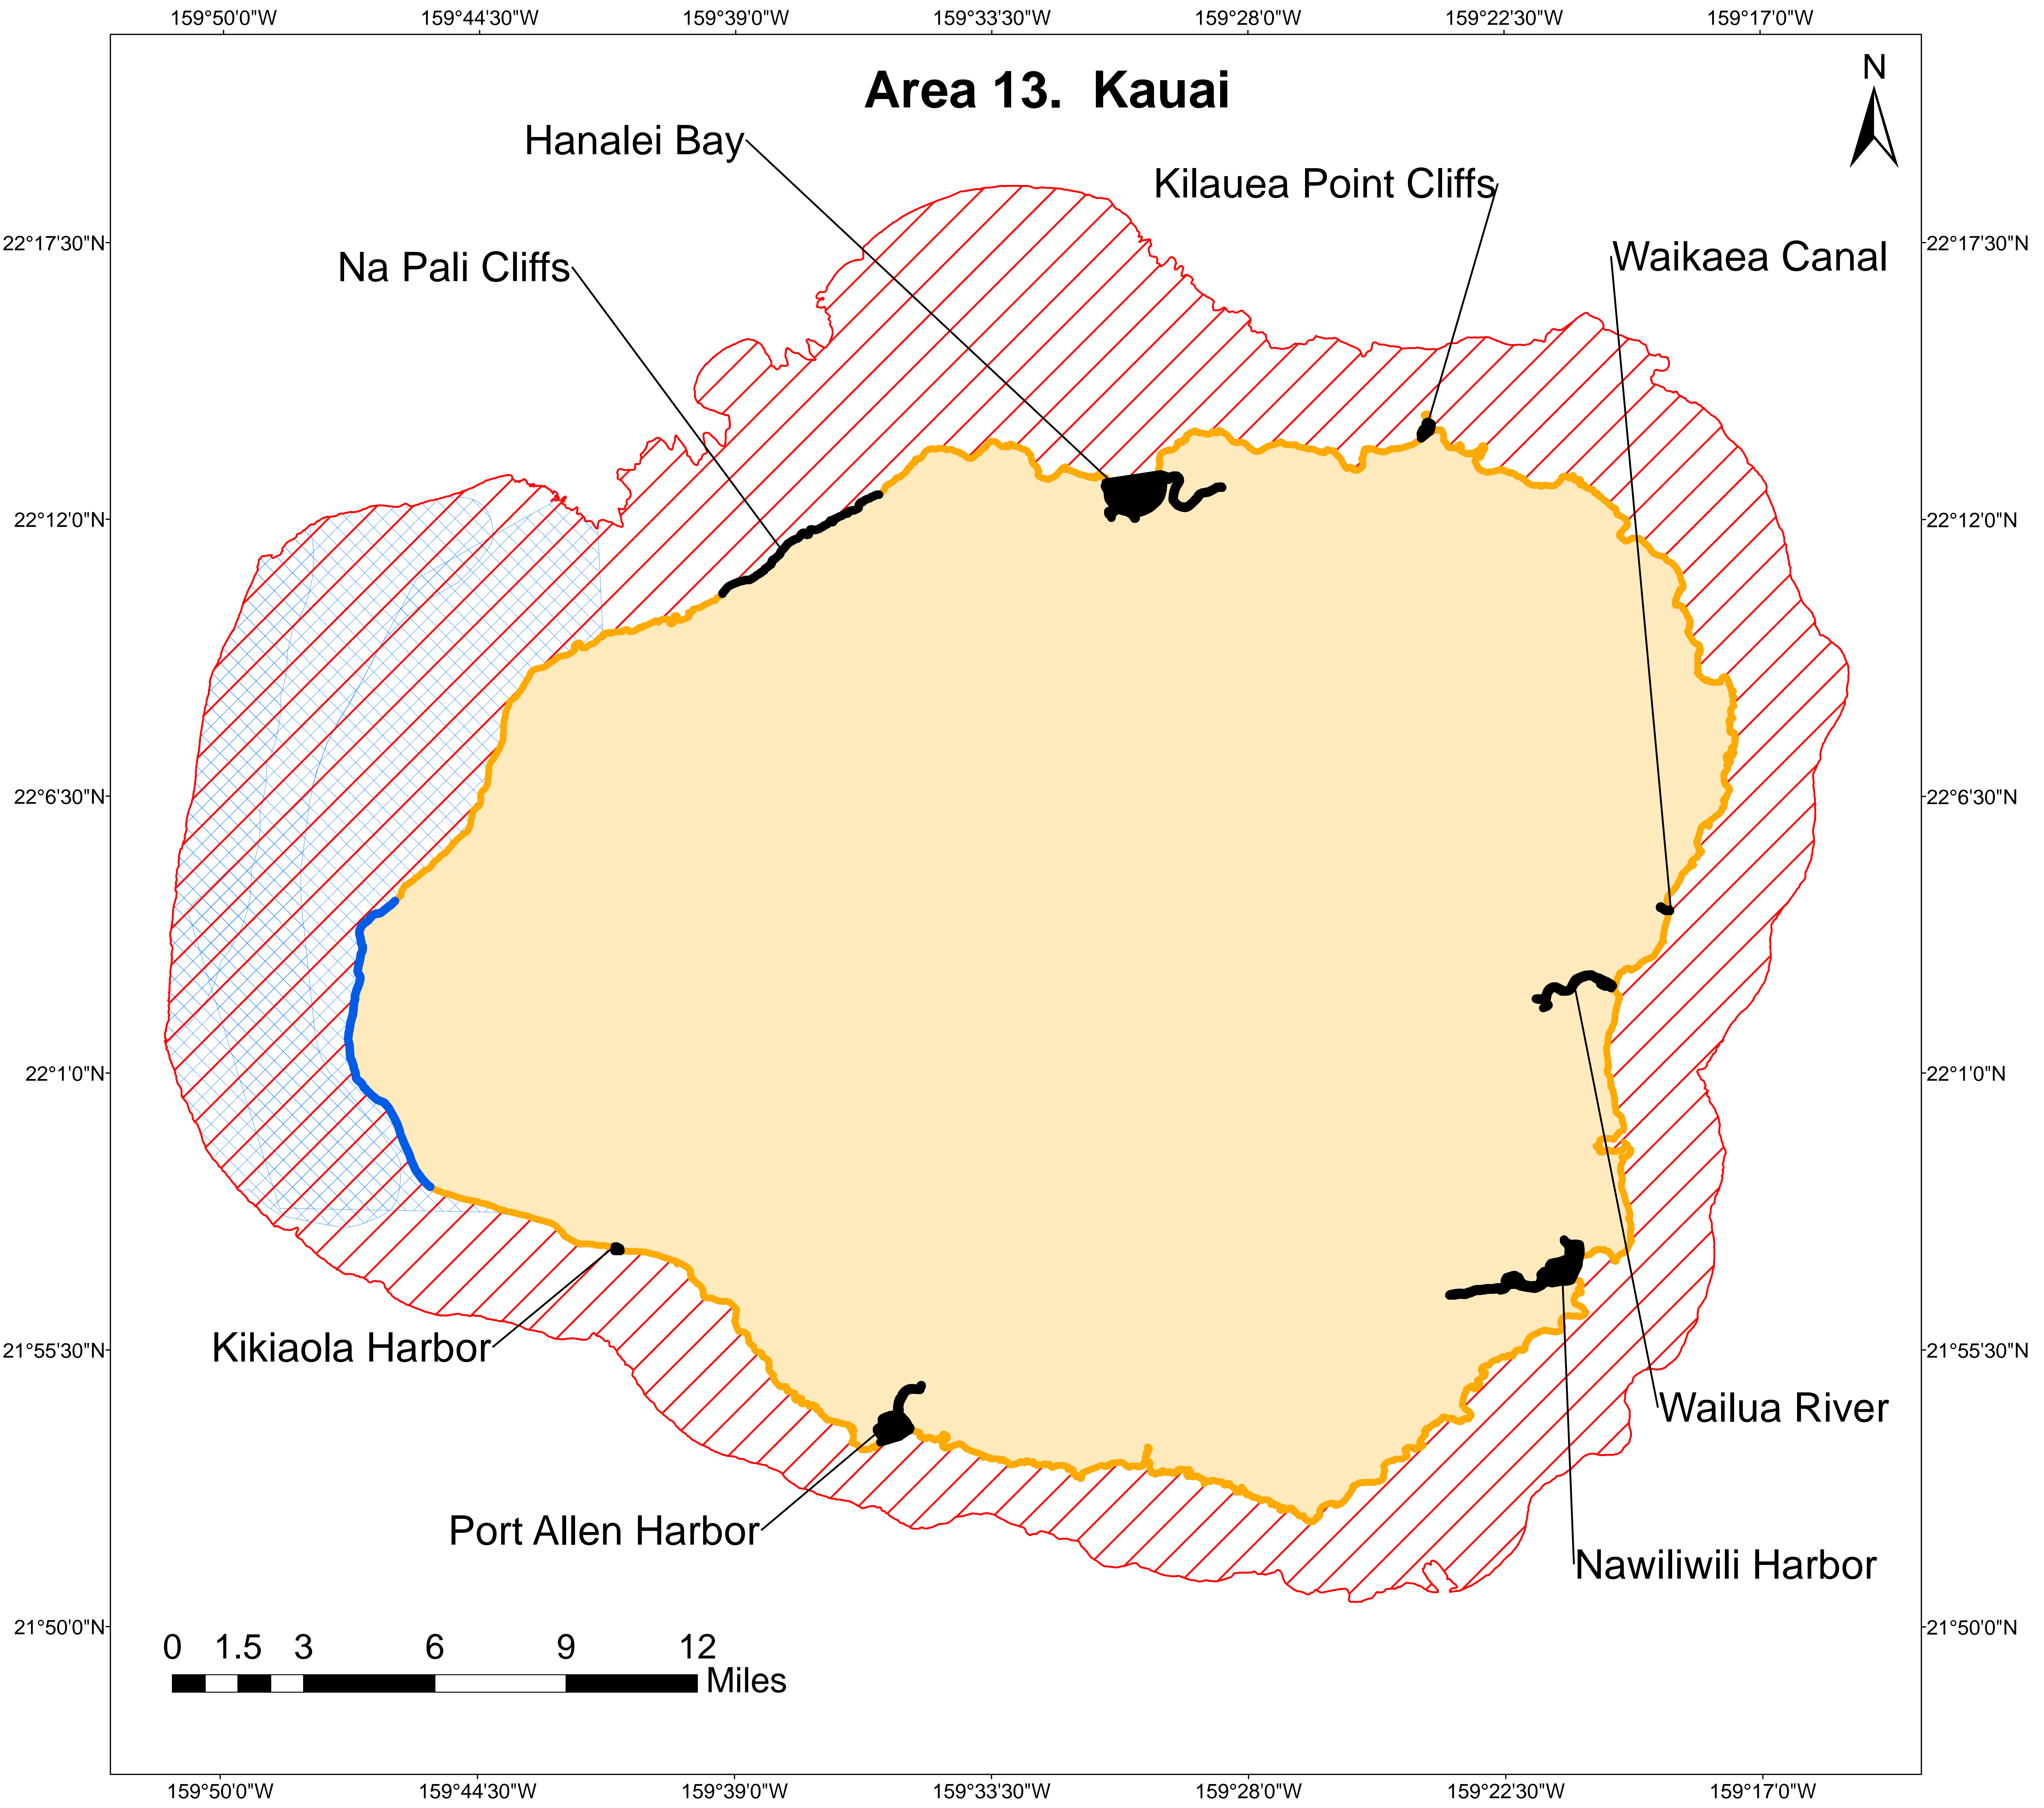

Proposed Hawaiian Monk Seal Critical Habitat Specific Area 13