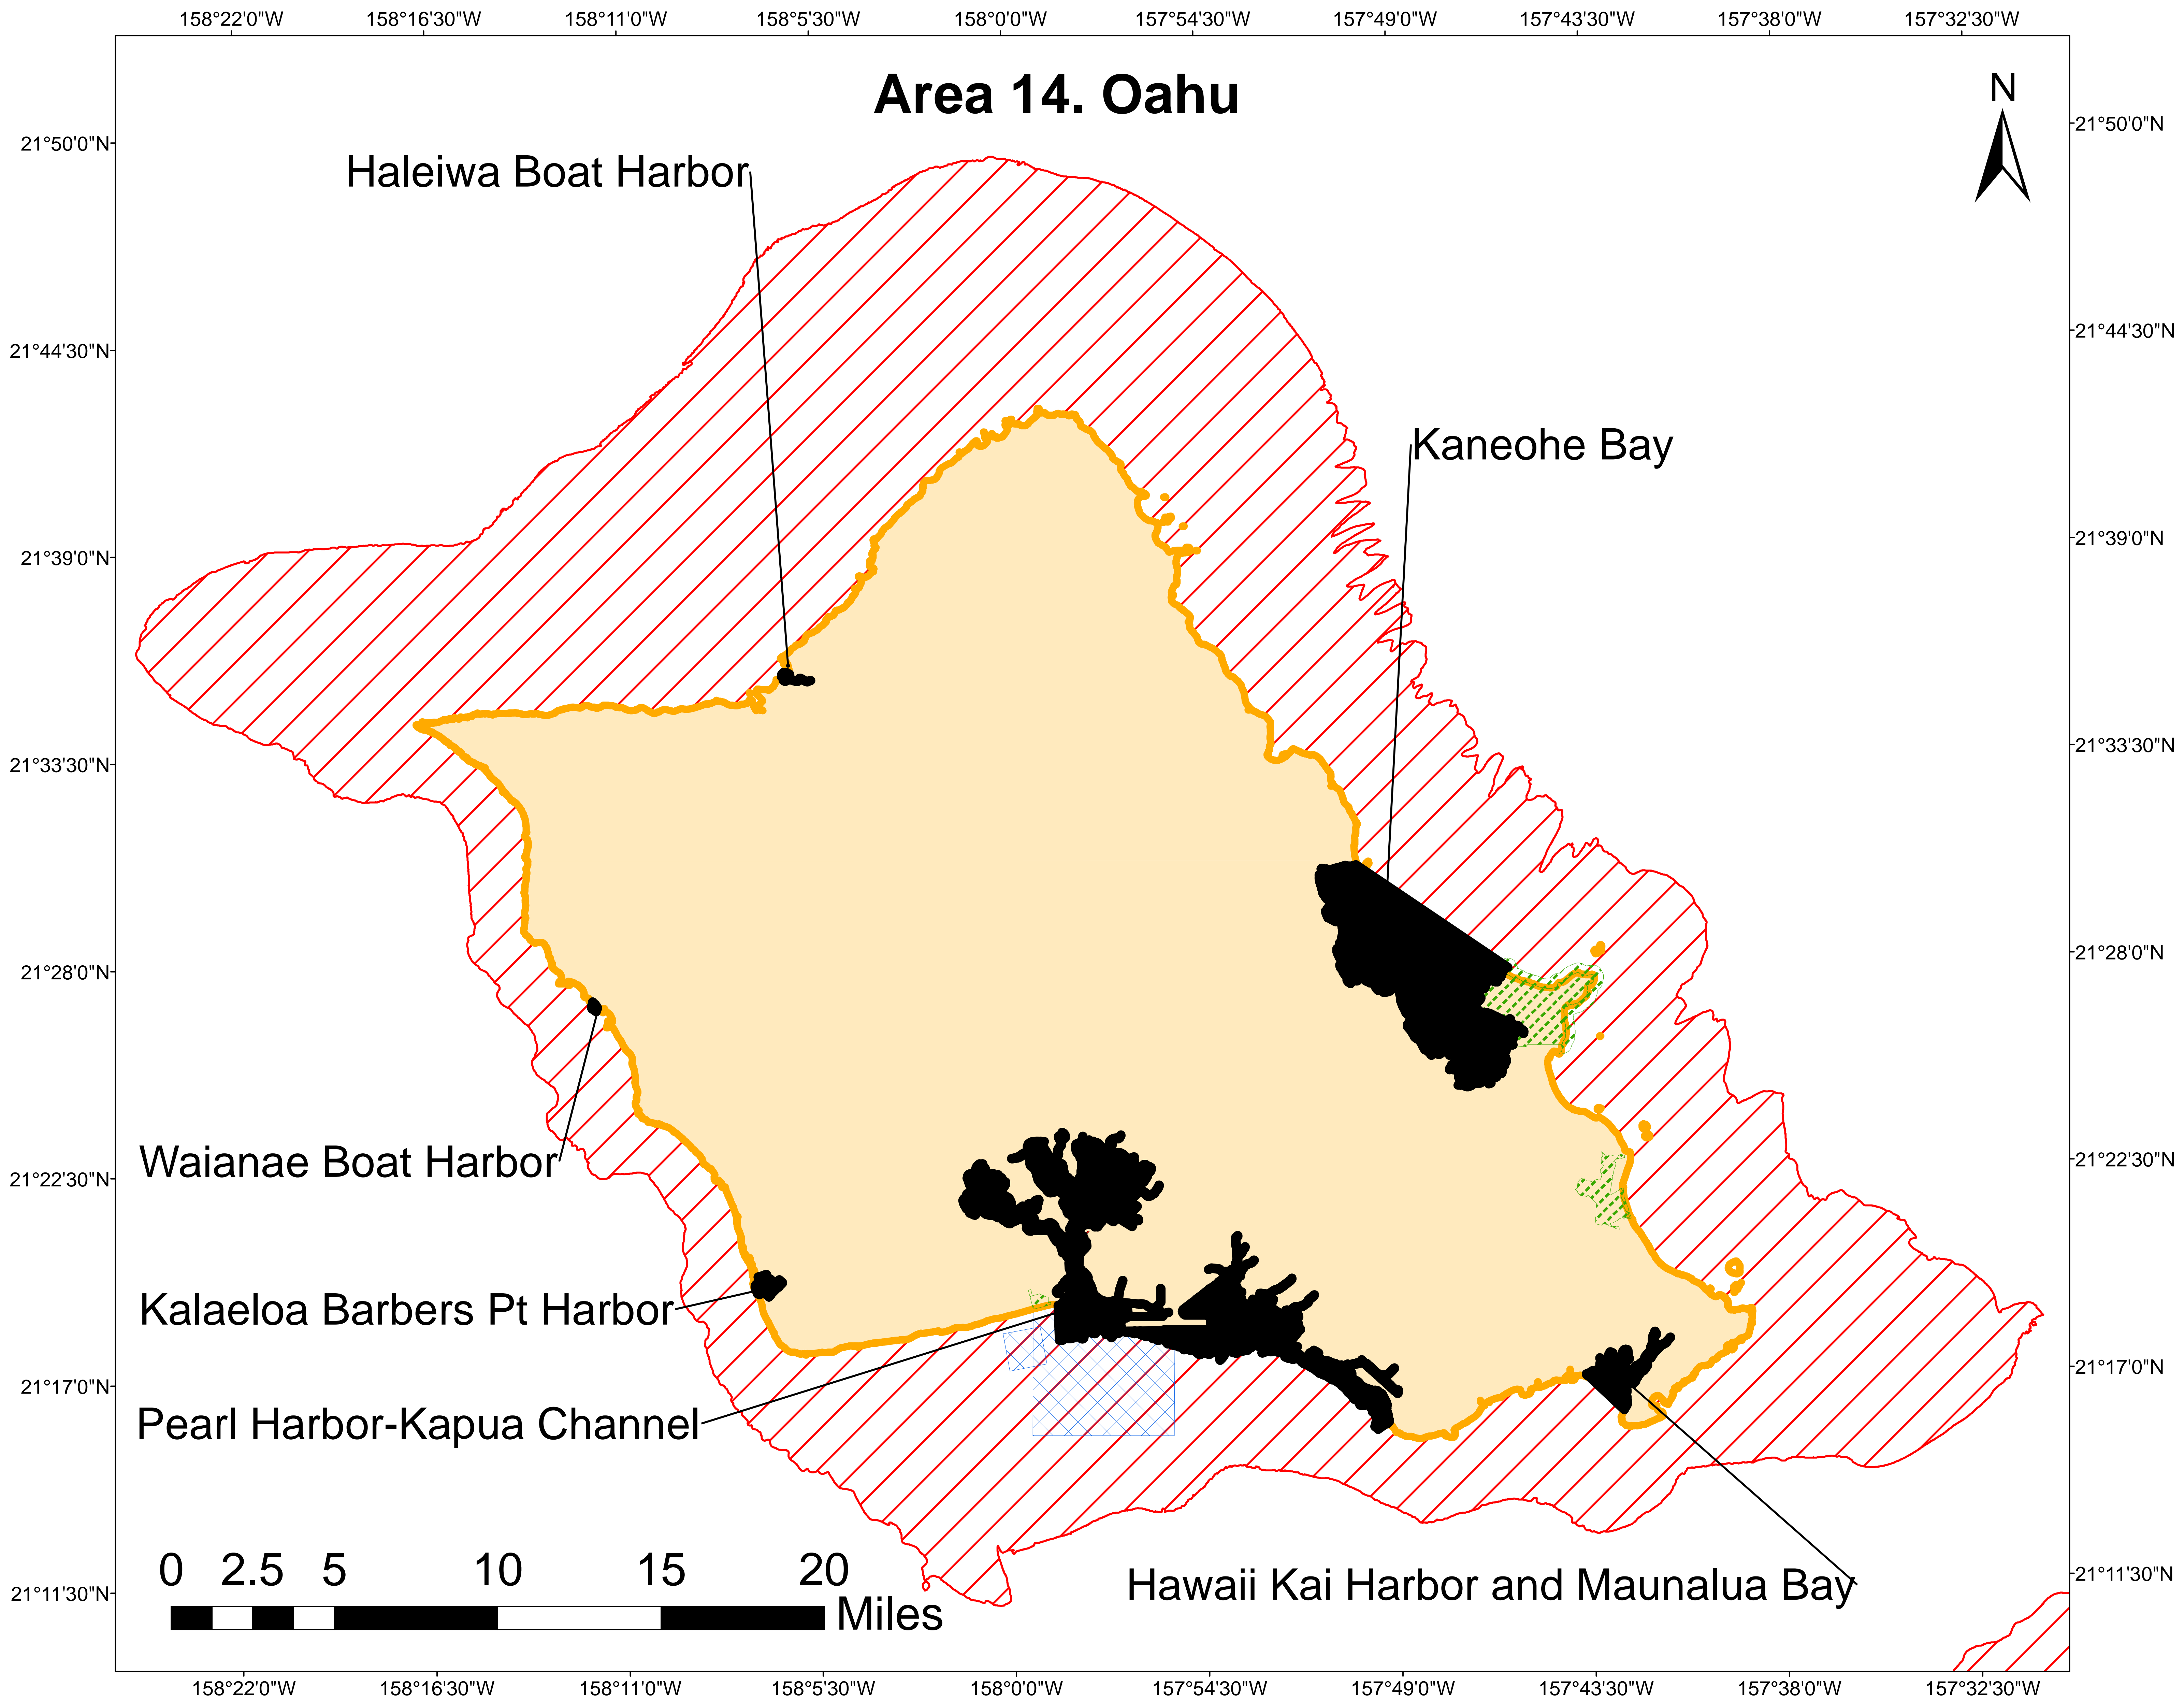

Proposed Hawaiian Monk Seal Critical Habitat Specific Area 14

Legend

- Proposed Terrestrial Critical Habitat
- Proposed Marine Critical Habitat (500 m depth contour)
- Areas Not Included in Proposed Critical Habitat
- Area Proposed for Exclusion - NDSA & Puuloa Underwater Training Range
- Areas Ineligible for Critical Habitat - INRMP Marine Corps Base Hawaii