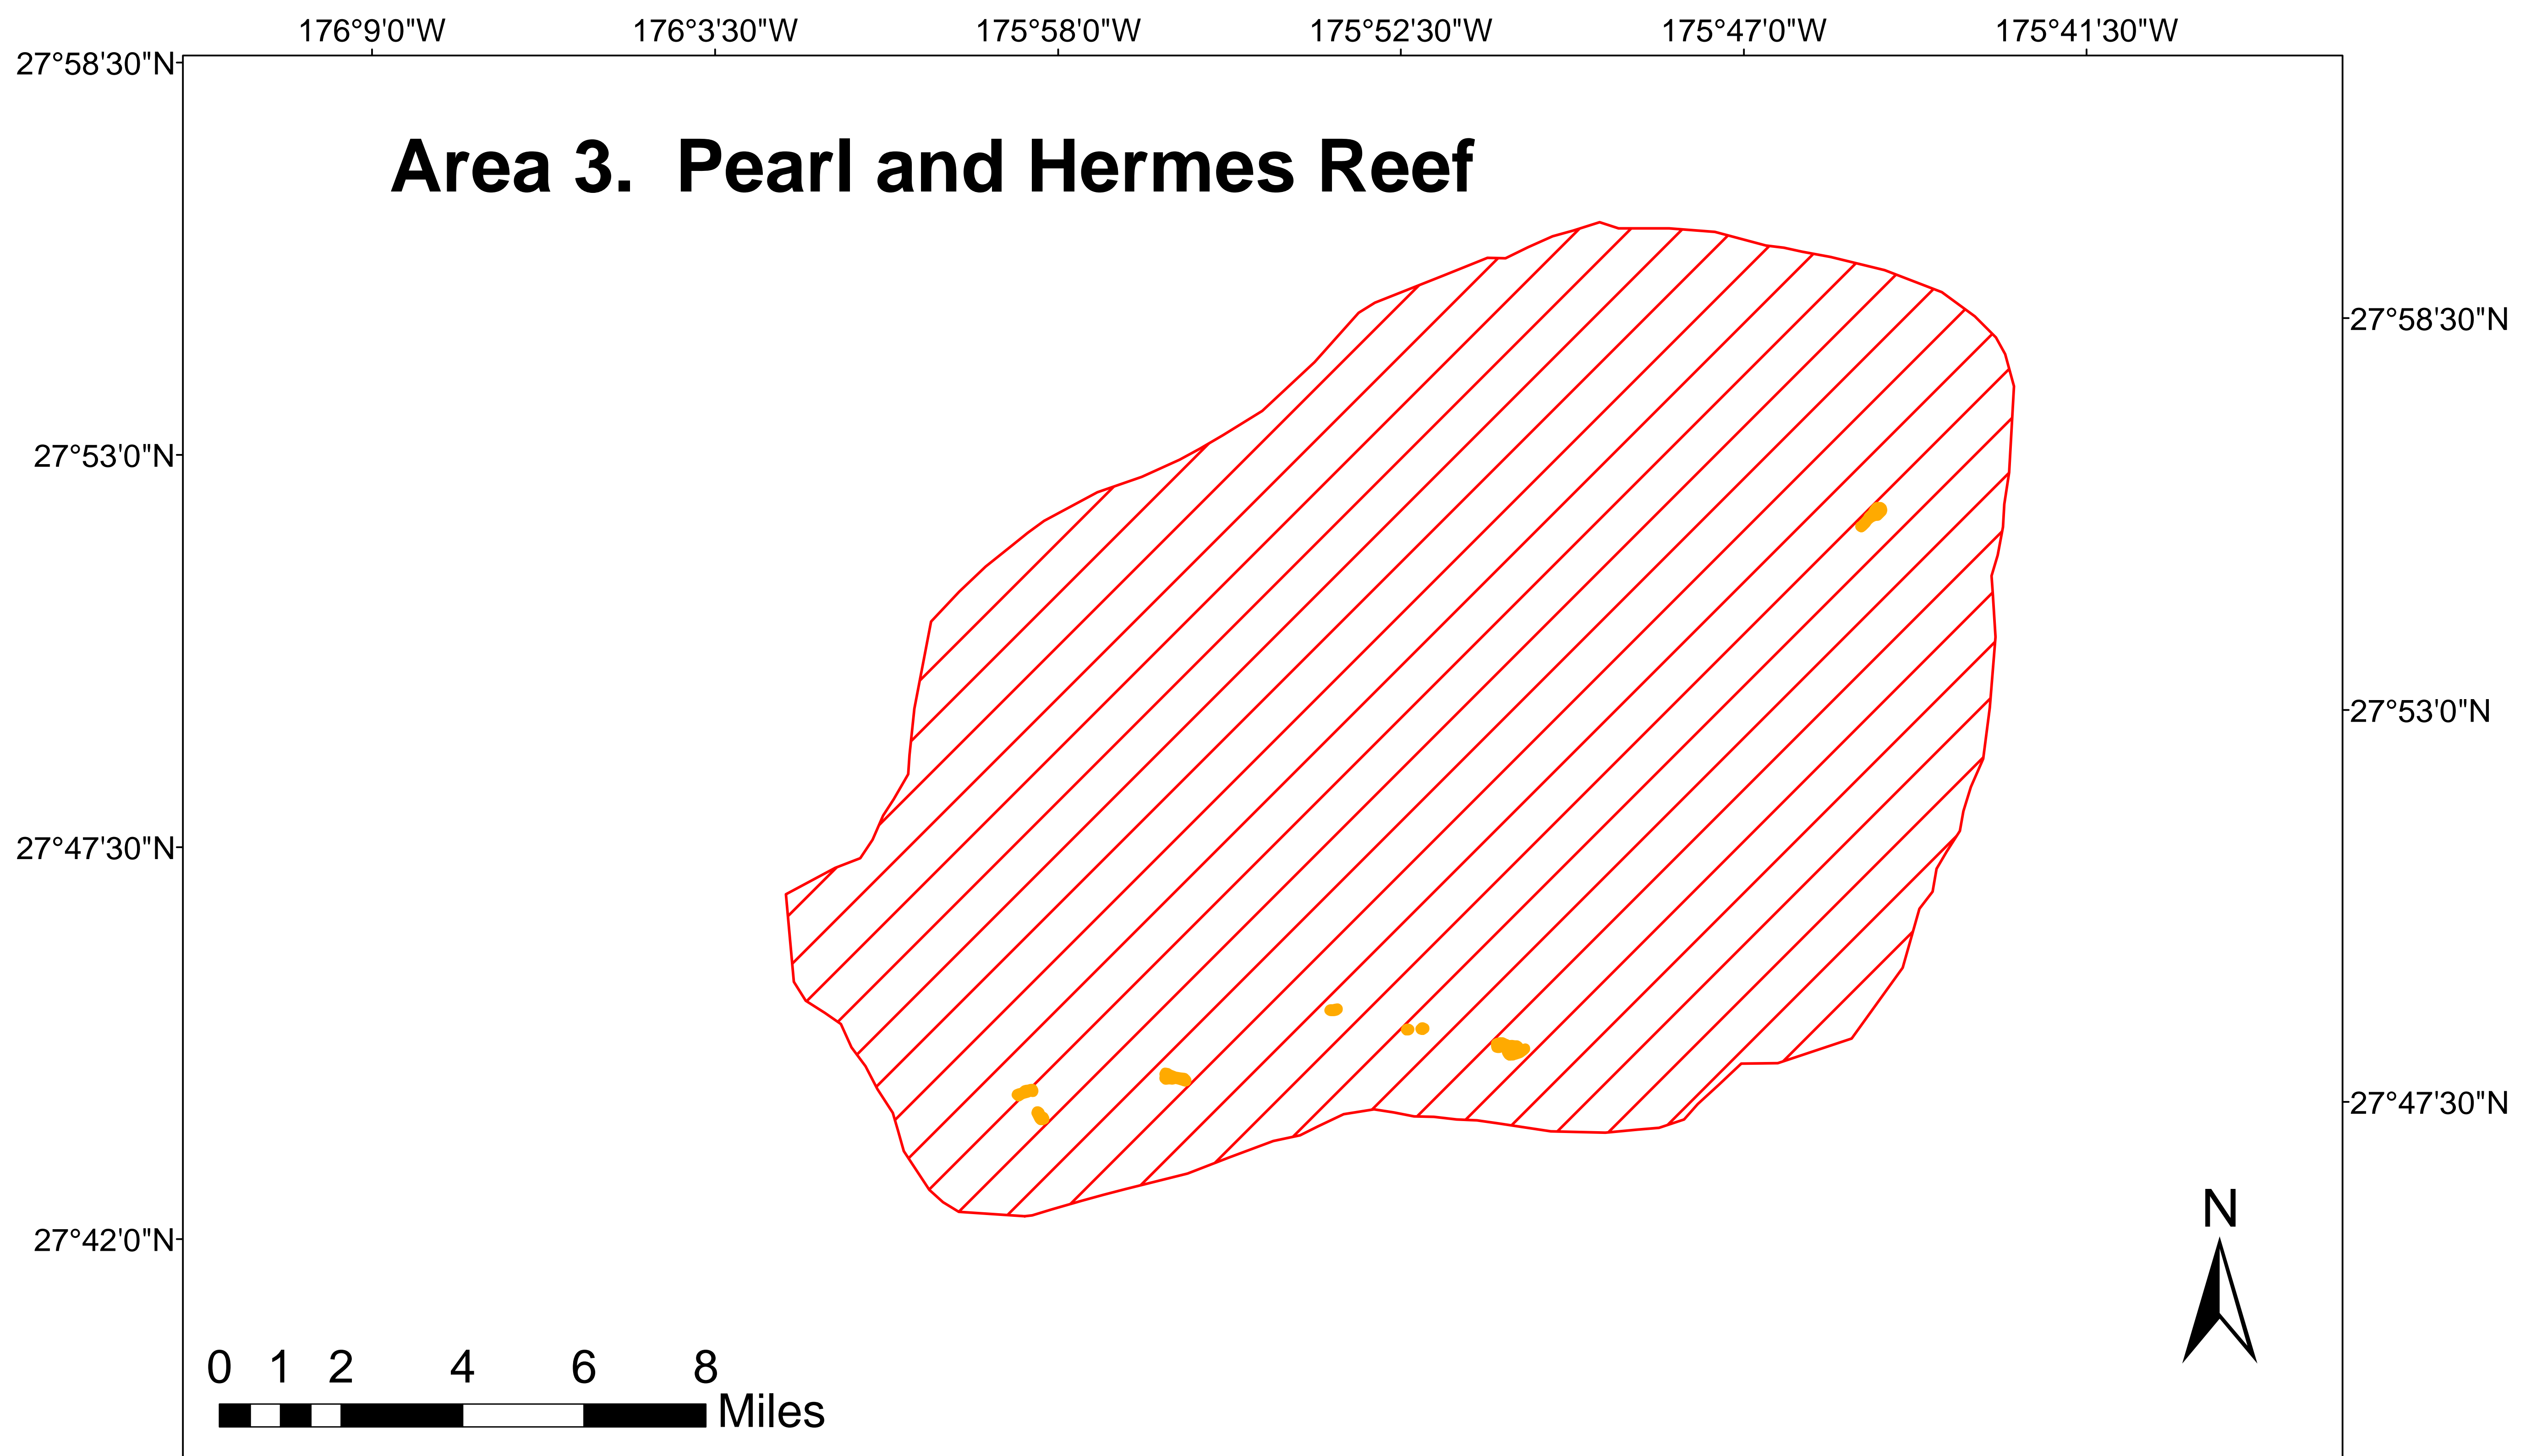

177°20'30"W

177°15'0"W

### Legend

-  Proposed Terrestrial Critical Habitat
-  Proposed Marine Critical Habitat (500 m depth contour)
-  Area Not Included in Critical Habitat

## Legend

-  Proposed Terrestrial Critical Habitat
-  Proposed Marine Critical Habitat (500 m depth contour)