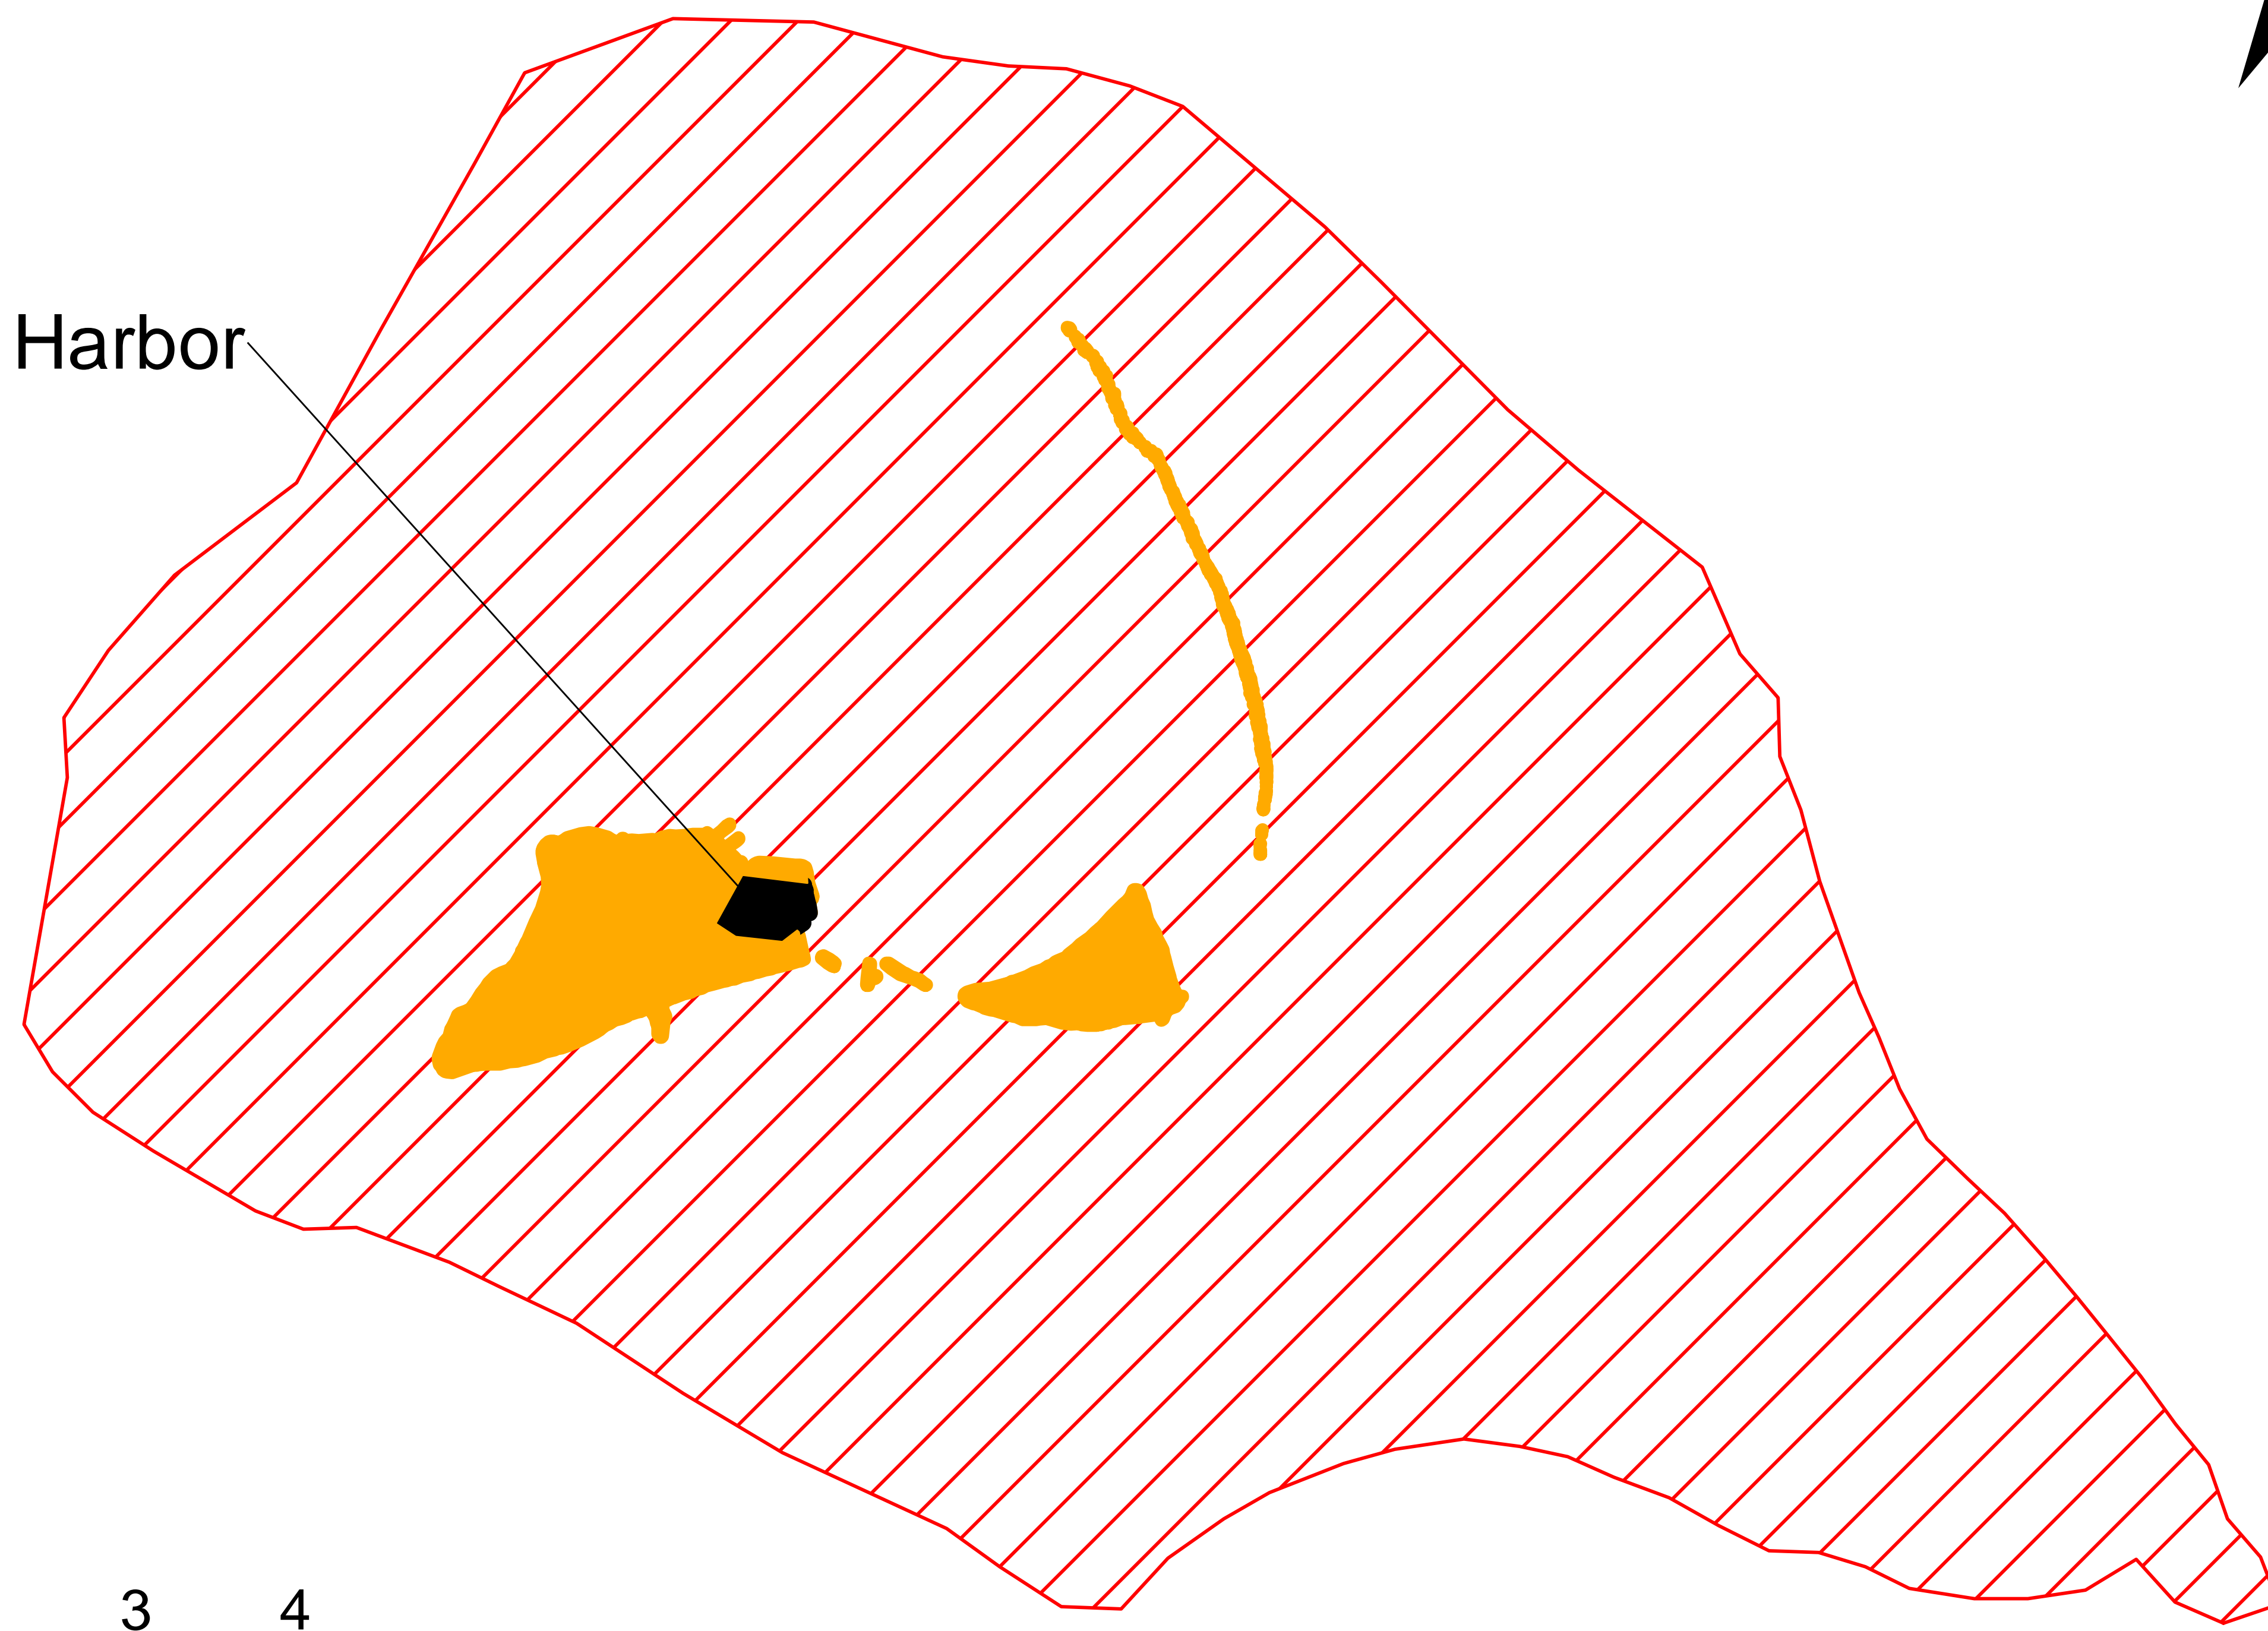

Area 2. Midway Islands

28°15'0"N

28°15'0"N

28°9'30"N

Midway Harbor

0 0.5 1 2 3 4 Miles

28°9'30"N

177°26'0"W

177°20'30"W

177°15'0"W

Legend

- Proposed Terrestrial Critical Habitat
- Proposed Marine Critical Habitat (500 m depth contour)
- Area Not Included in Critical Habitat