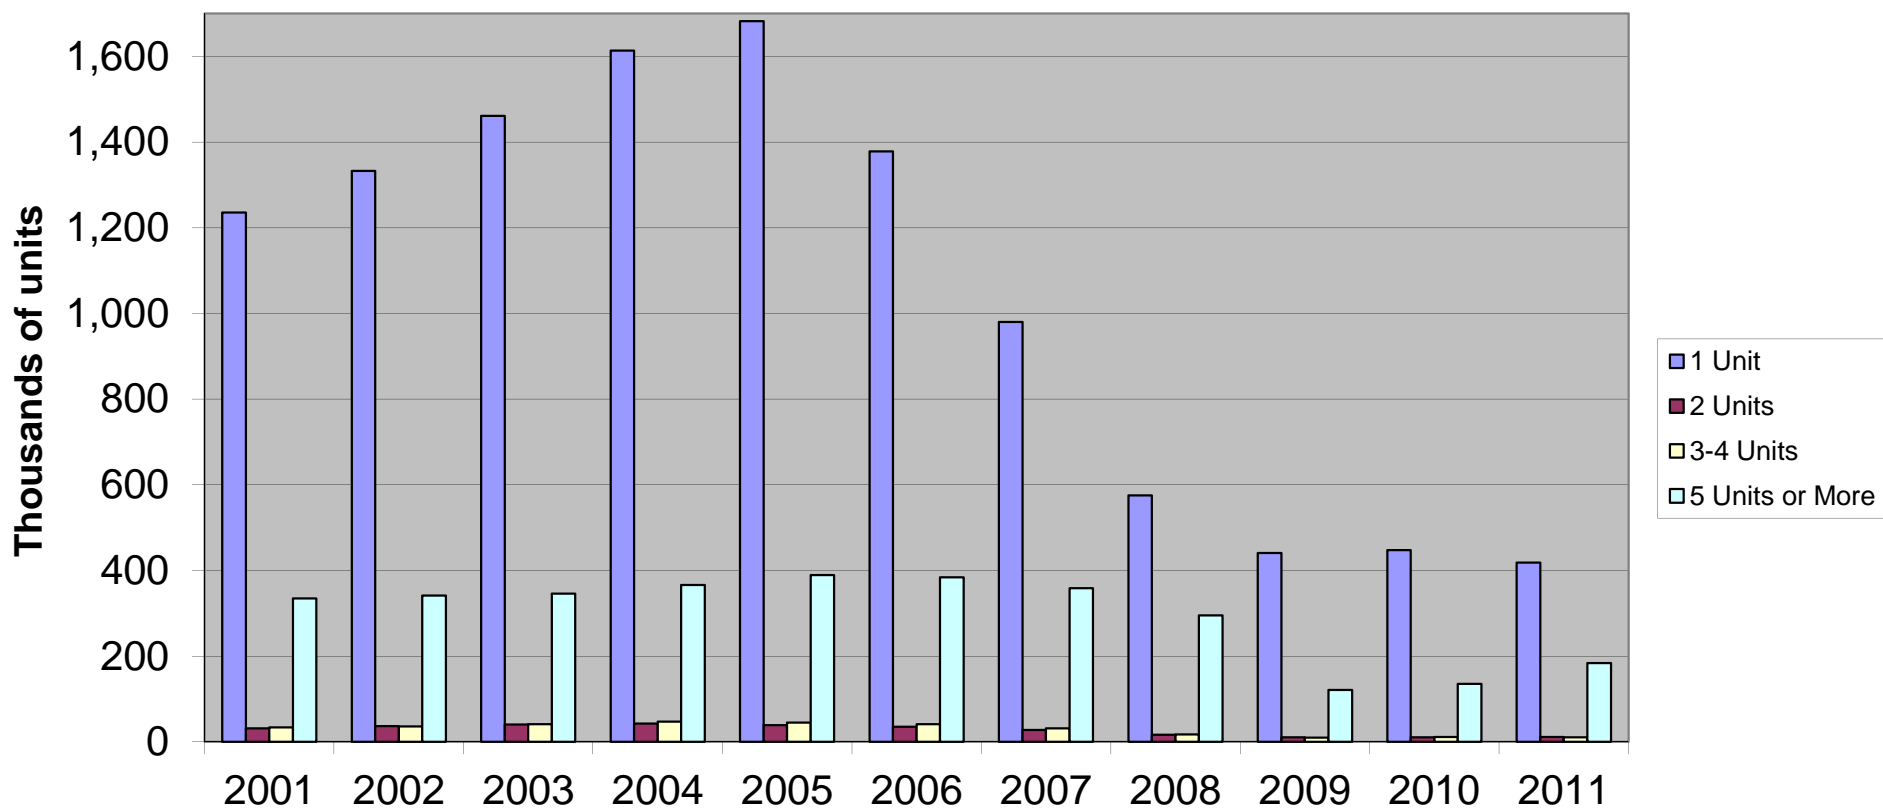

## New Privately-Owned Housing Units by Structure: 2001-2011

Note: 19K Universe 1994-2003; 20K Universe 2004 - Present