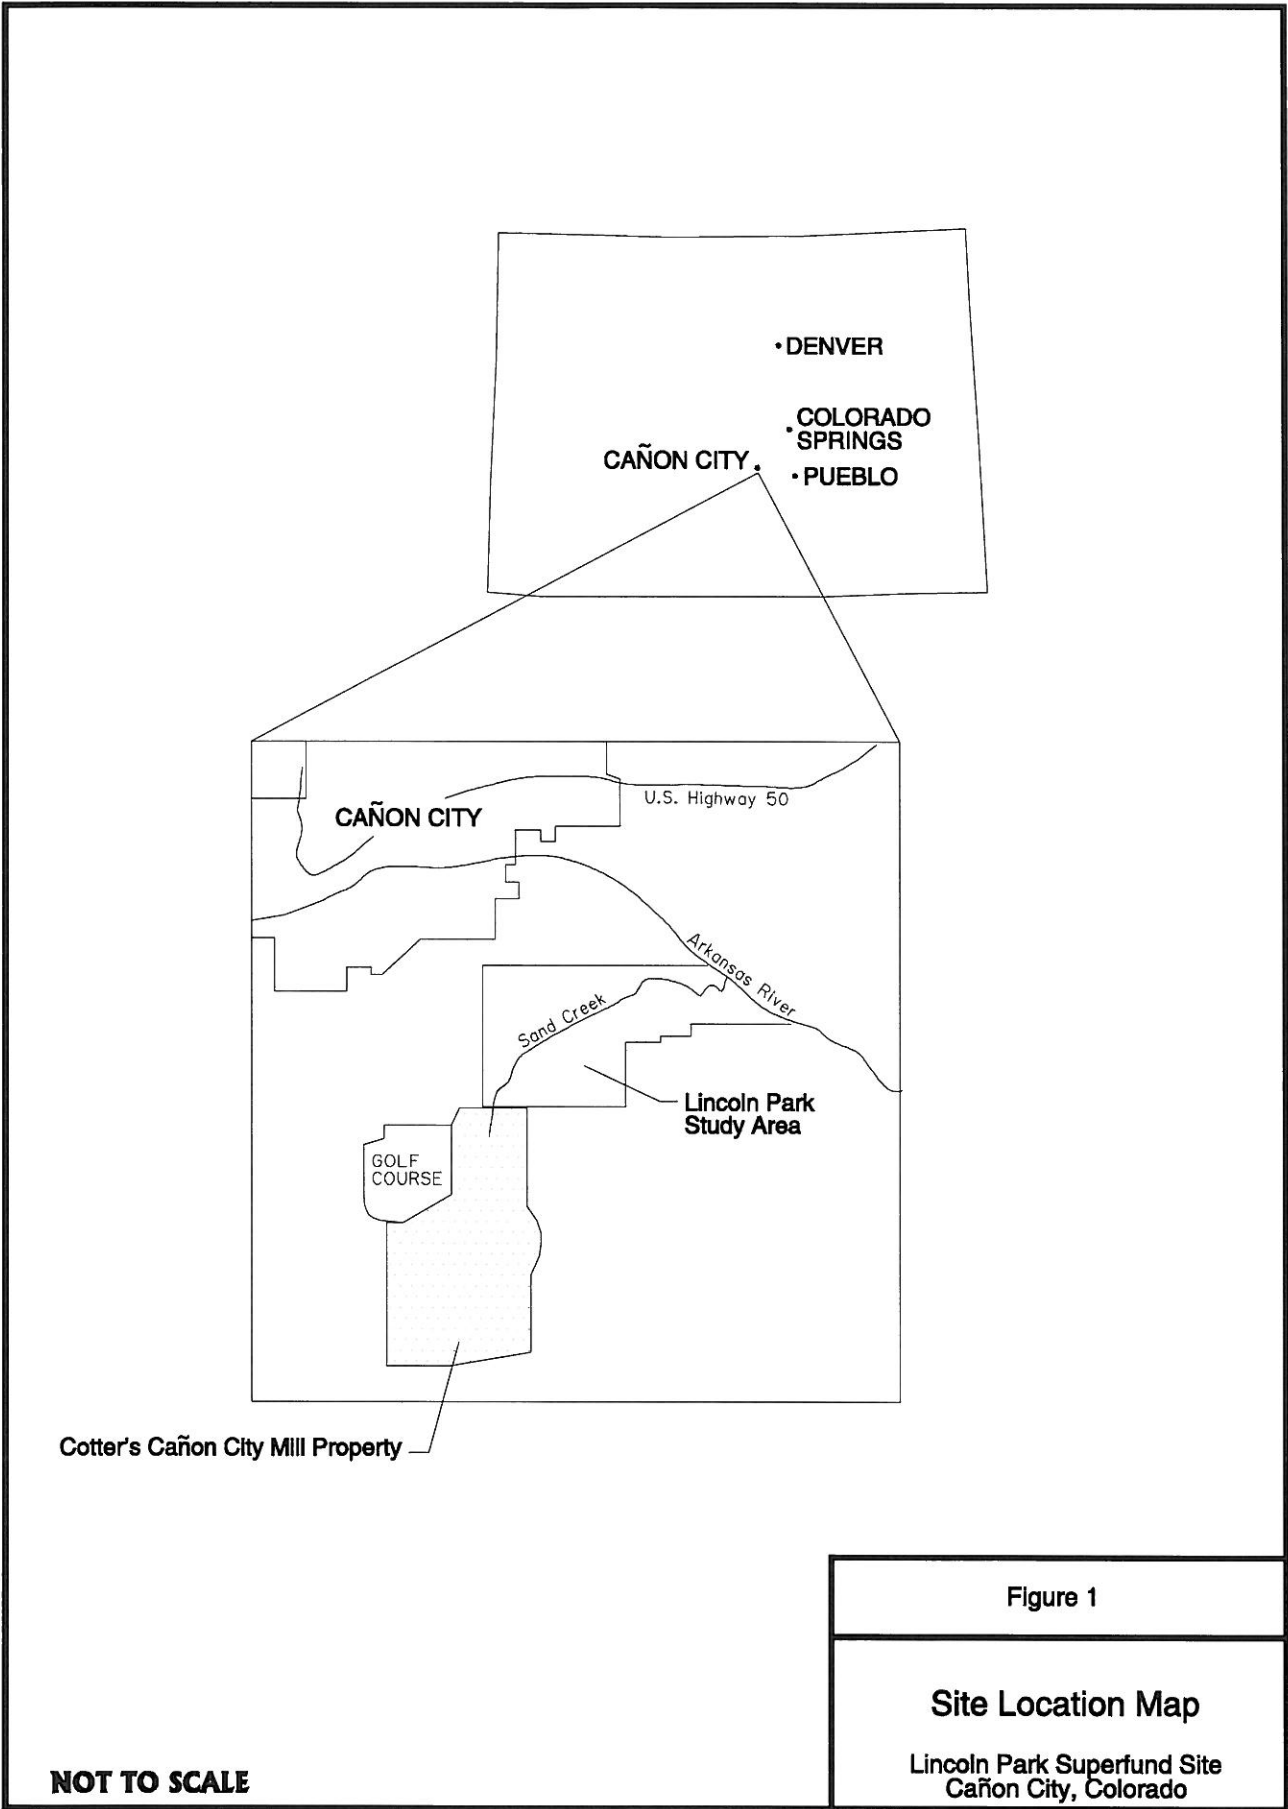

T:\CADD\3280-RAC8-LincolnPark\ROD\CADD\FIG1.DWG

Figure 1

Site Location Map

Lincoln Park Superfund Site  
Cañon City, Colorado

NOT TO SCALE