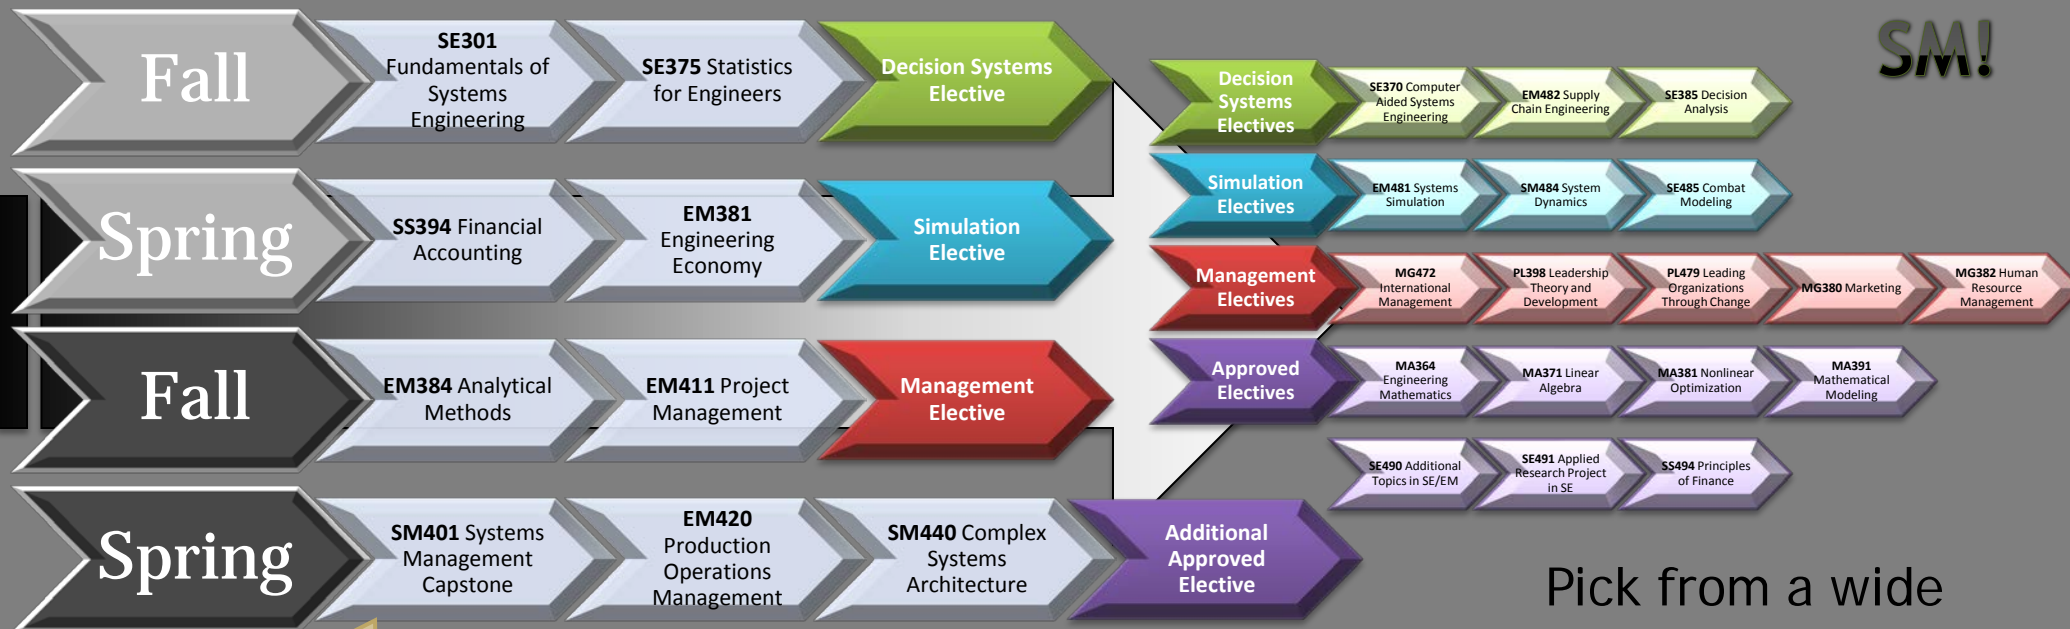

# Systems Management

Real World Problems. Real World Clients. Real world Applications.

Flexibility to  
Study abroad or  
double major.

There's an app for that.

major

Choose an engineering major with flexibility.

Challenge your leadership skills.

Choose  
SM!

ASK US ABOUT  
OUR CLUBS  
Lectures, lunches, and  
trips with the clubs

- Society for Women Engineers
- Systems Engineering
- Engineers Without Borders
- American Society for Engineering Management