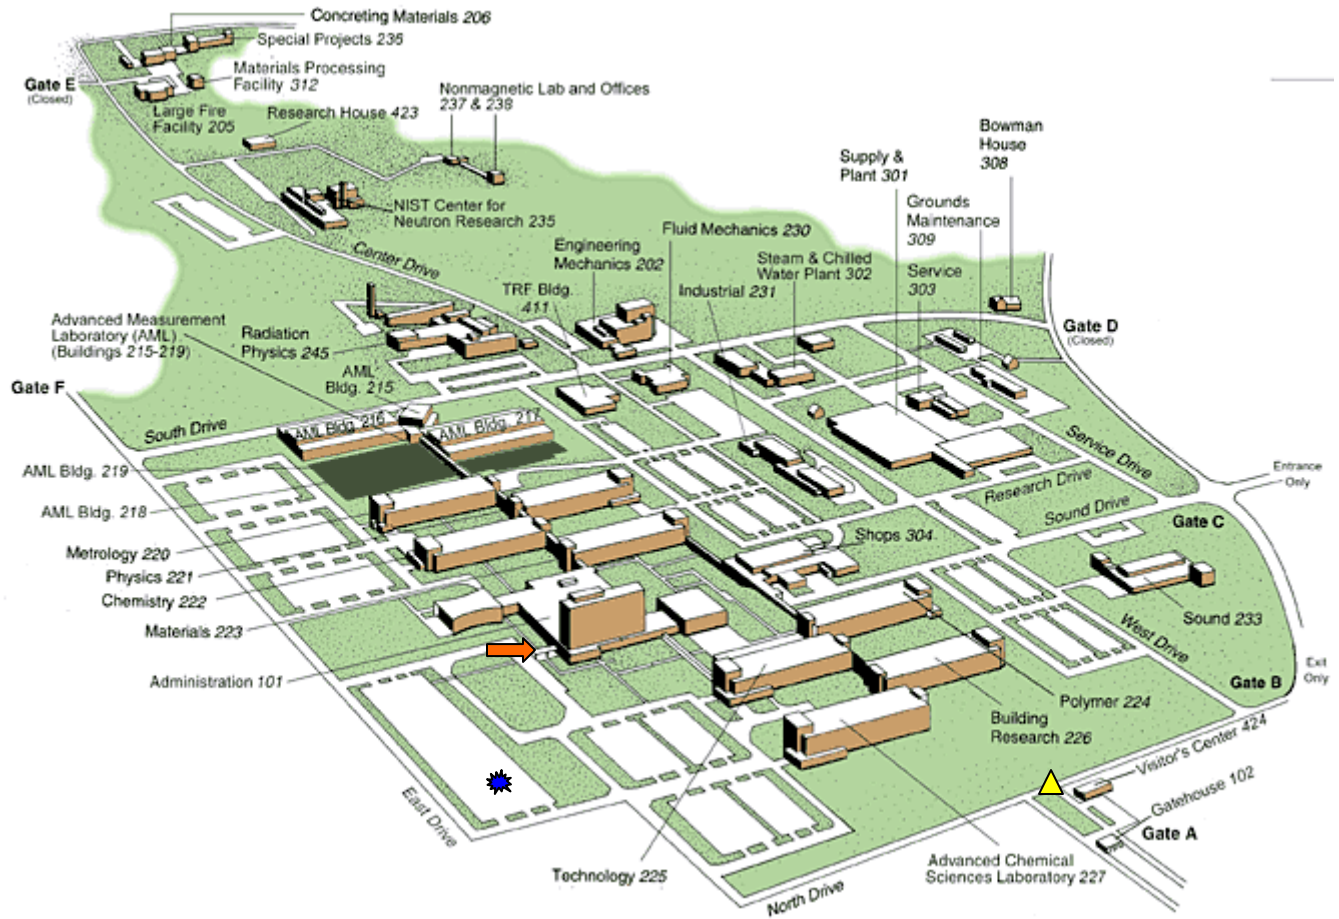

From the Hilton (★) turn right onto Perry Parkway.

Follow Perry Parkway to the traffic light (★) at West Diamond and turn right.

Turn left onto Bureau Drive (2nd traffic light) to the main gate of NIST, and go to the visitor's center (✚).

When you come out of the visitor's center, turn left at the stop sign (▲) and follow North Drive to East Drive to the Visitor's parking lot (★) and proceed to the Administration Building (101) main entrance (➡).

Once inside the building, follow the signs to the Employee's Lounge. The room is across from the Cafeteria entrance.