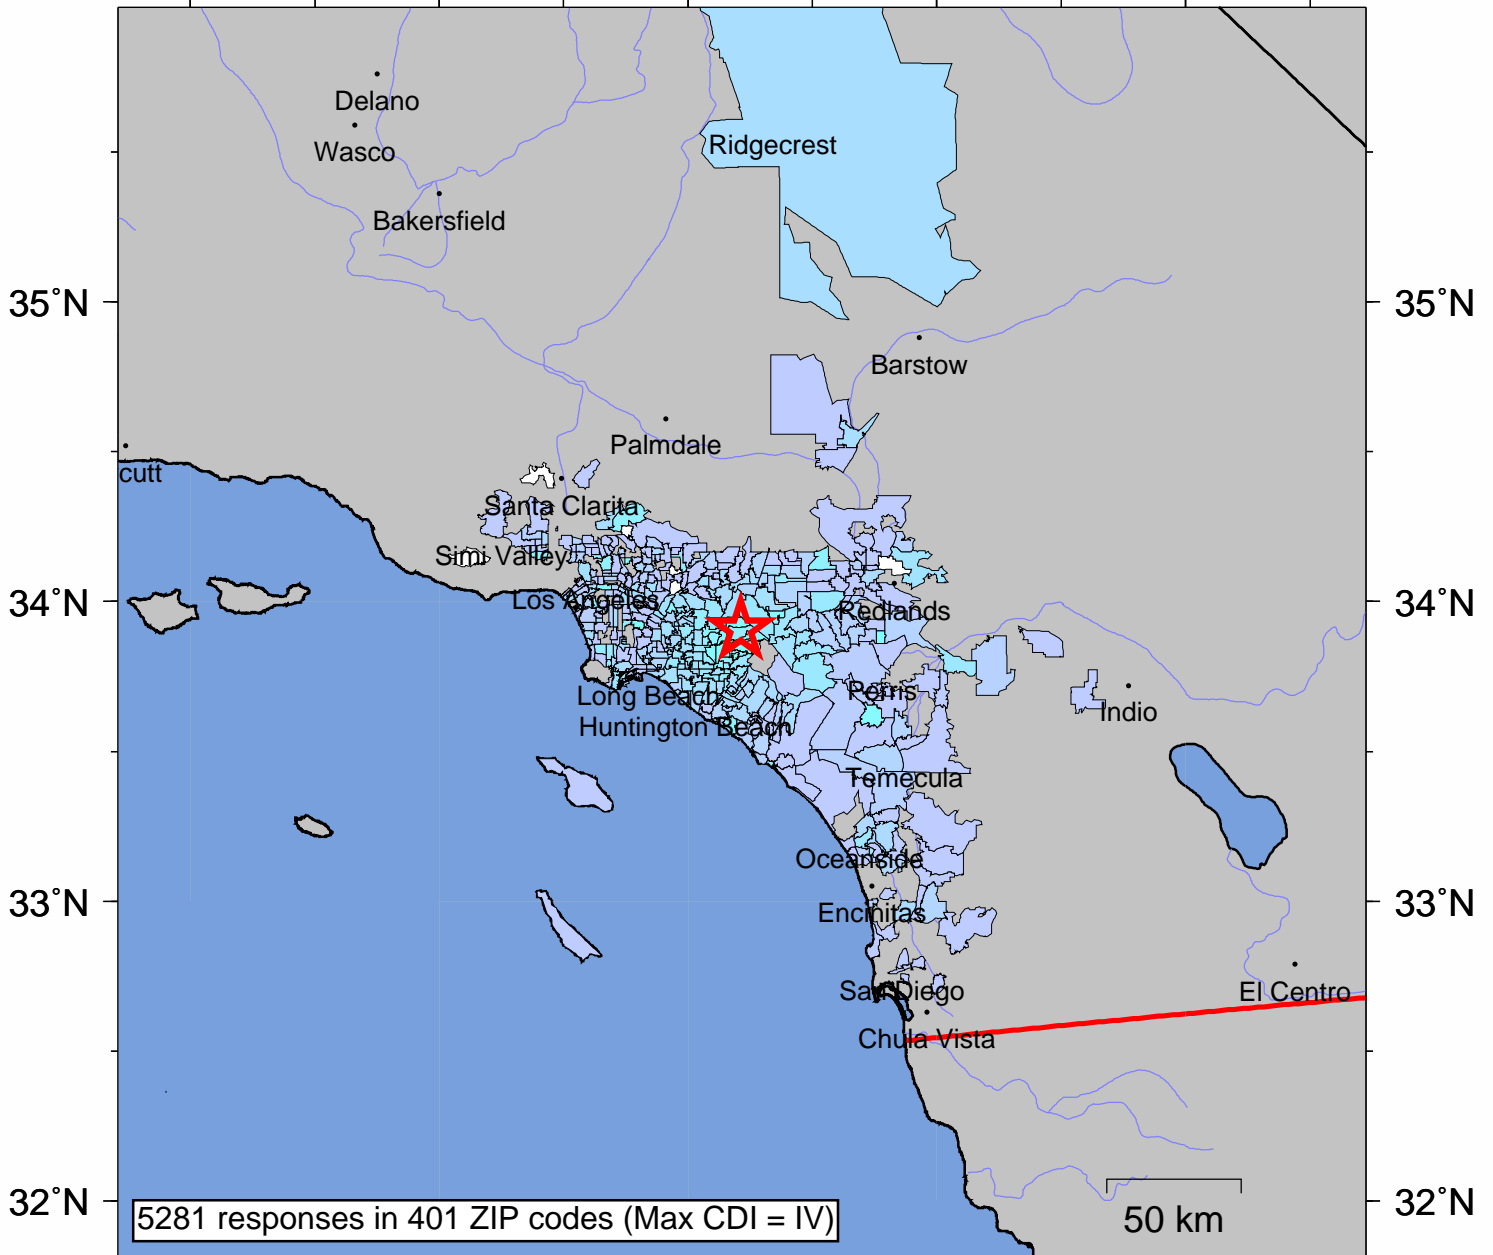

USGS Community Internet Intensity Map GREATER LOS ANGELES AREA, CALIFORNIA

Aug 29 2012 01:31:00 PM local 33.907N 117.7875W M4.1 Depth: 9 km ID:ci15207433

	120°W	119°W	118°W	117°W	116°W				
INTENSITY	I	II-III	IV	V	VI	VII	VIII	IX	X+
SHAKING	Not felt	Weak	Light	Moderate	Strong	Very strong	Severe	Violent	Extreme
DAMAGE	none	none	none	Very light	Light	Moderate	Moderate/Heavy	Heavy	V. Heavy