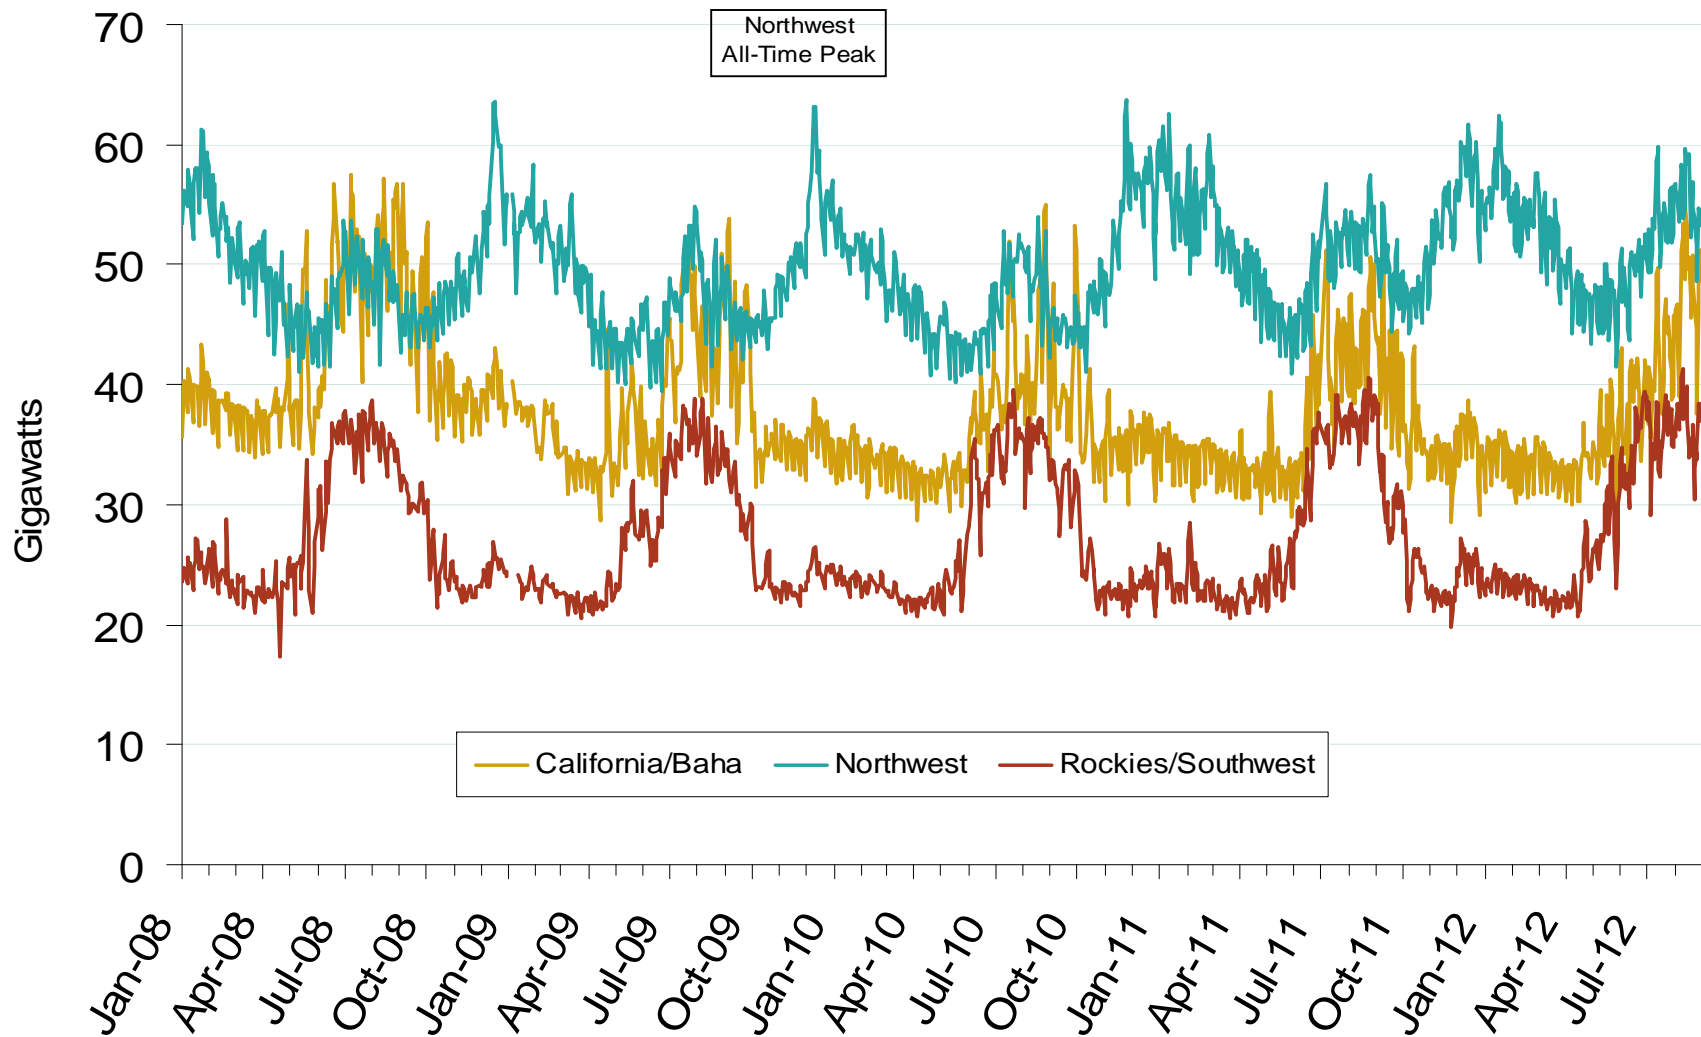

Western Daily Actual Peak Demand

Notes: Data does not include weekends and holidays. Some data for 12/31/2008 – 1/9/2009 are not available from WECC

Source: Derived from WECC Daily Report data available at <http://wecc.biz>