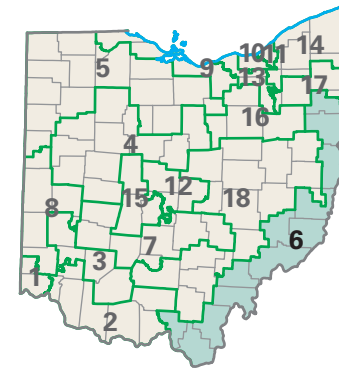

# Congressional District 6

**6** Congressional District  
*Monroe* County

Ohio (18 Districts)