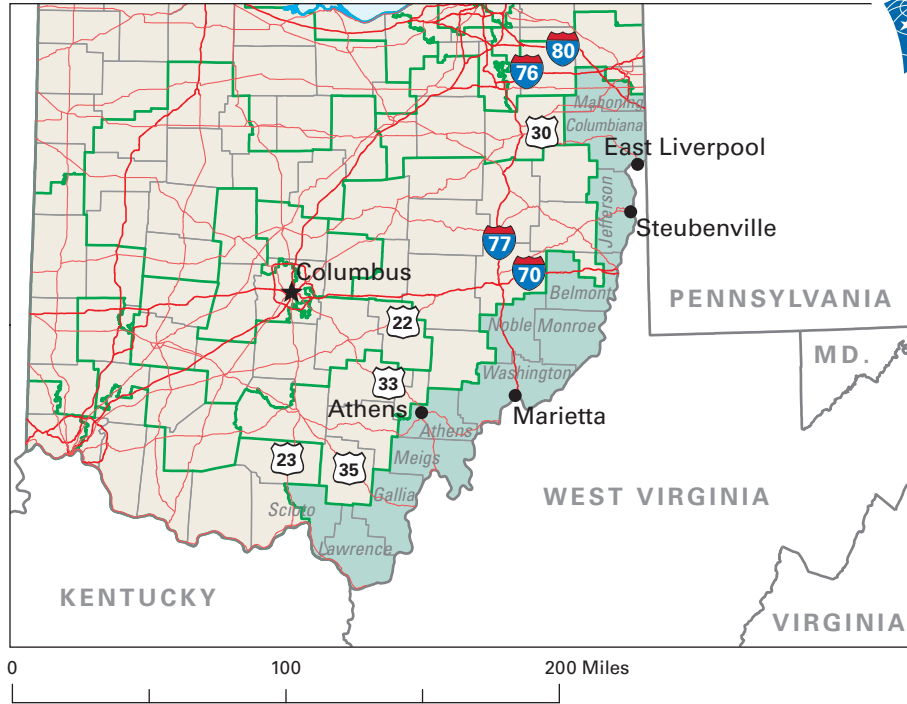

# Congressional District 6

**6** Congressional District  
*Monroe* County

Ohio (18 Districts)