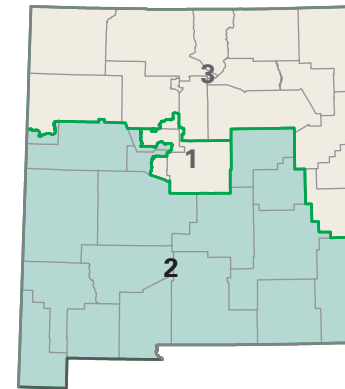

Congressional District 2

- 2** Congressional District
- Otero* County

New Mexico (3 Districts)