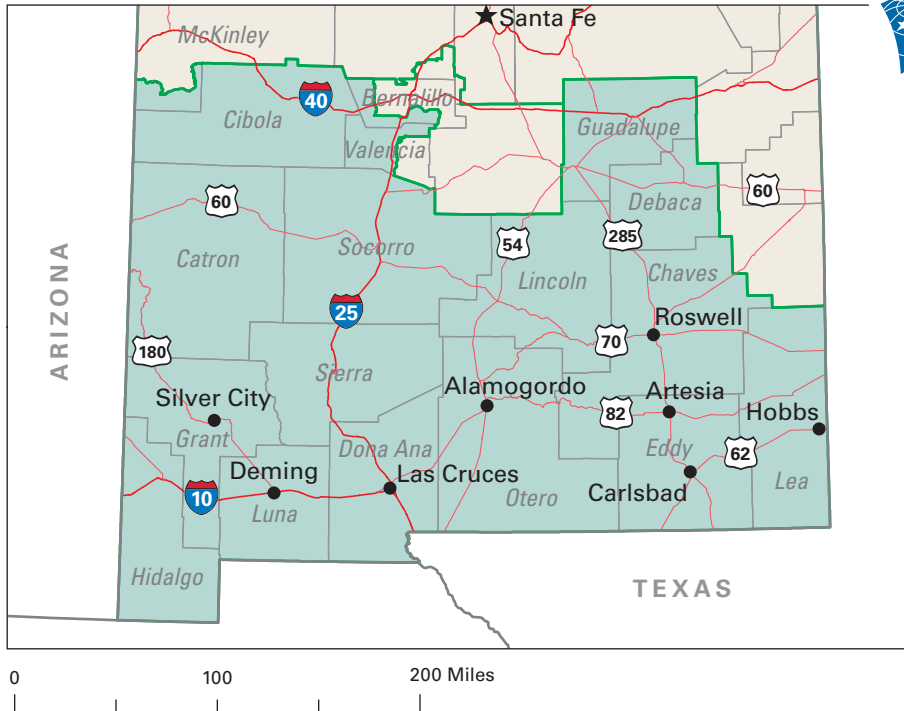

Congressional District 2

- 2** Congressional District
- Otero* County

New Mexico (3 Districts)