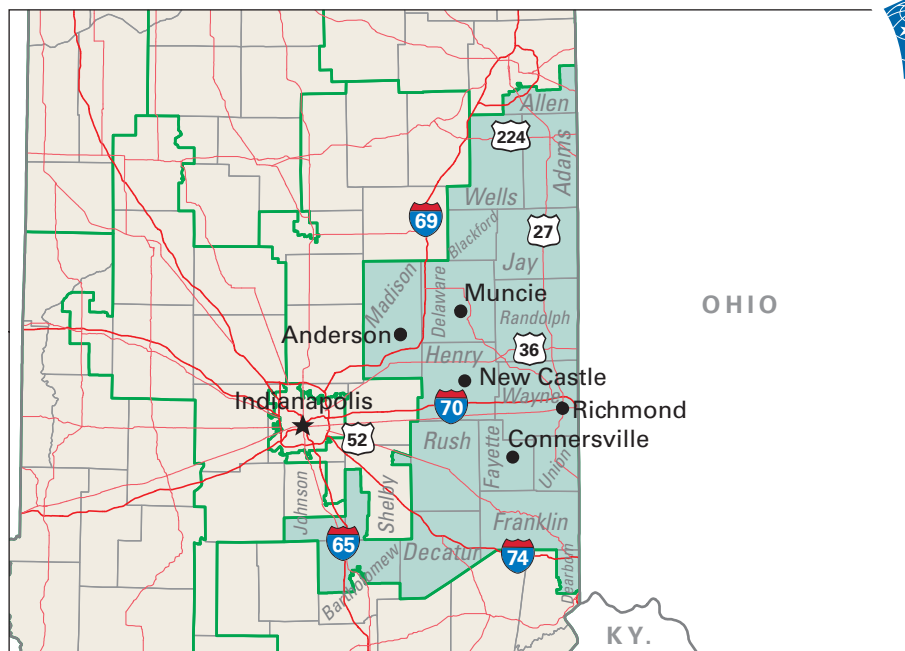

Congressional District 6

6 Congressional District
Wayne County

Indiana (9 Districts)