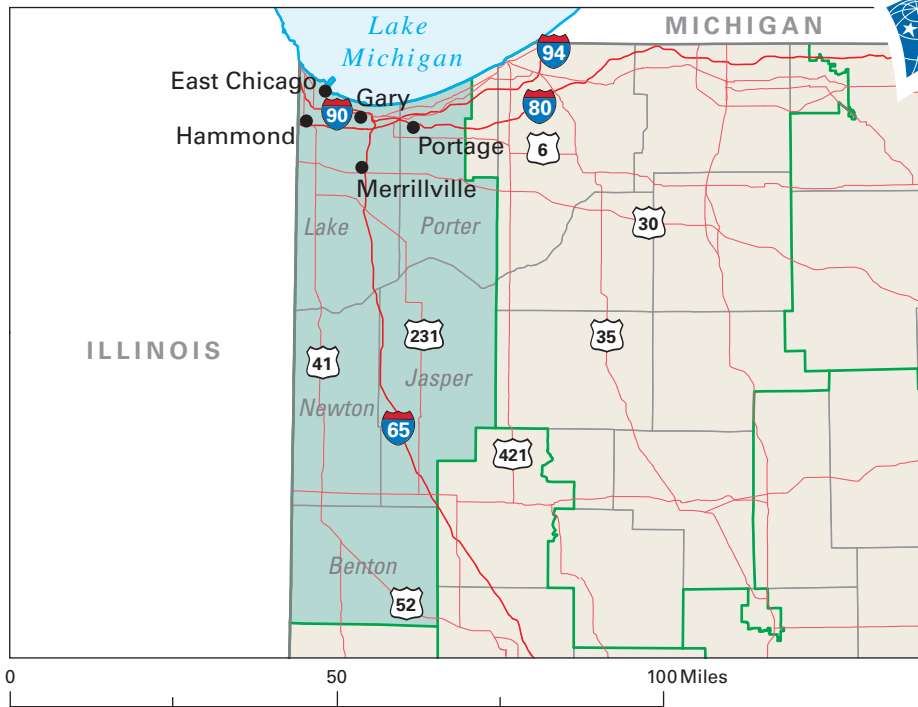

Congressional District 1

nationalatlas.gov

1 Congressional District
Jasper County

Indiana (9 Districts)