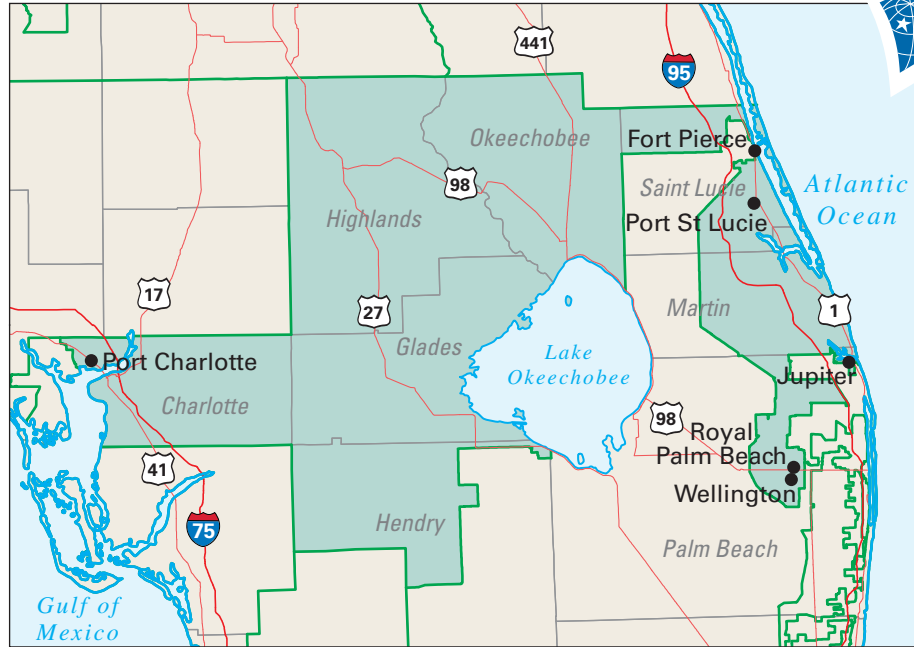

Congressional District 16

- 16** Congressional District
- Glades County

Florida (25 Districts)