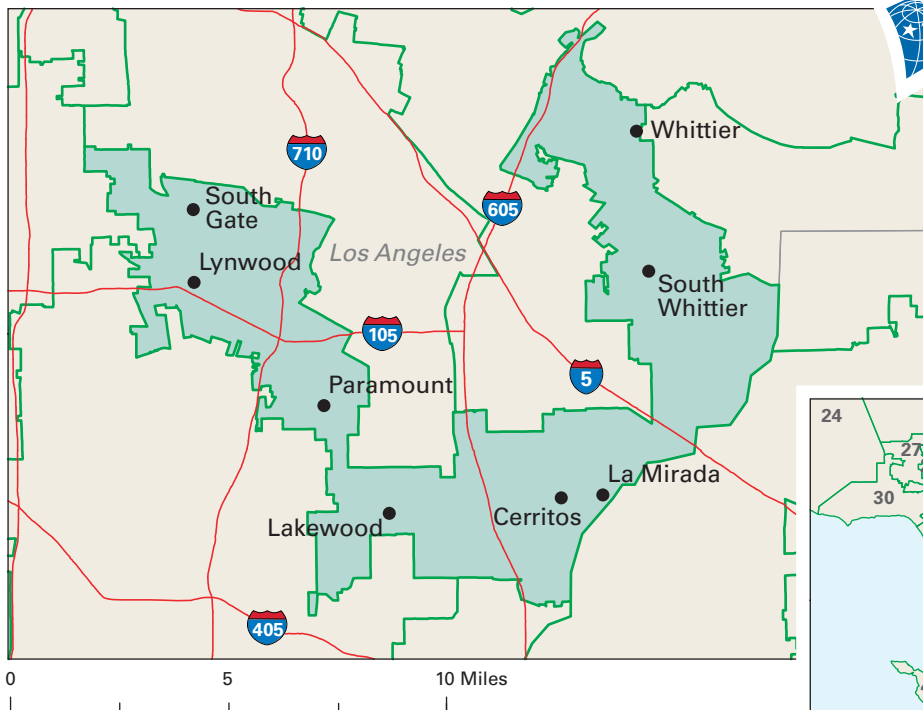

Congressional District 39

39 Congressional District
Los Angeles County

California
(53 Districts)