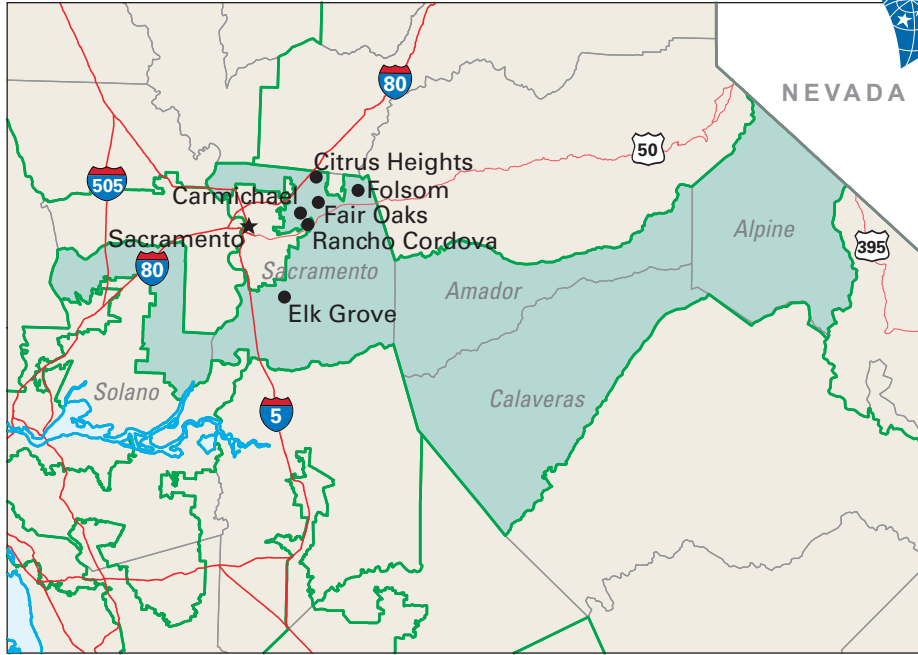

Congressional District 3

0 50 100 Miles

3 Congressional District
Amador County

California (53 Districts)