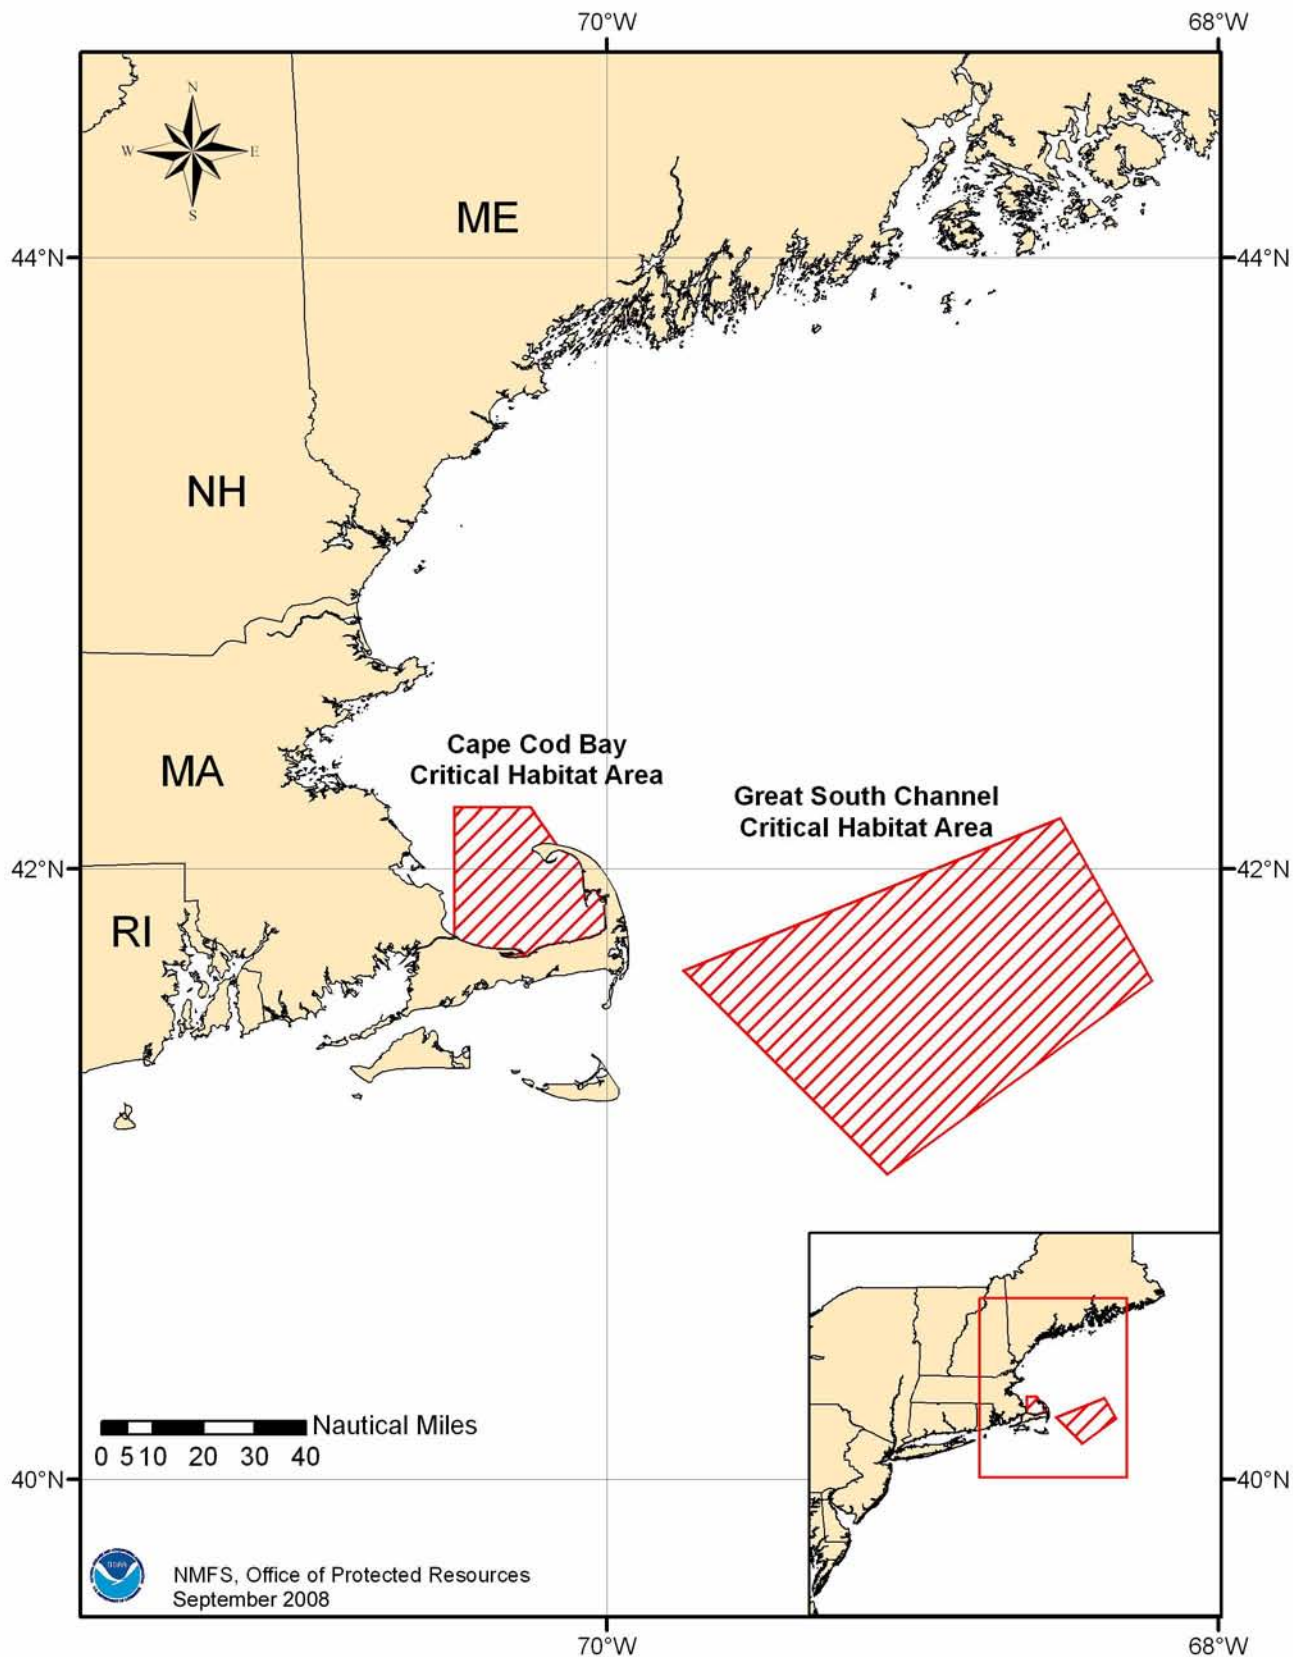

North Atlantic Right Whale Critical Habitat: Northeast Atlantic

North Atlantic Right Whale Critical Habitat: Southeast Atlantic