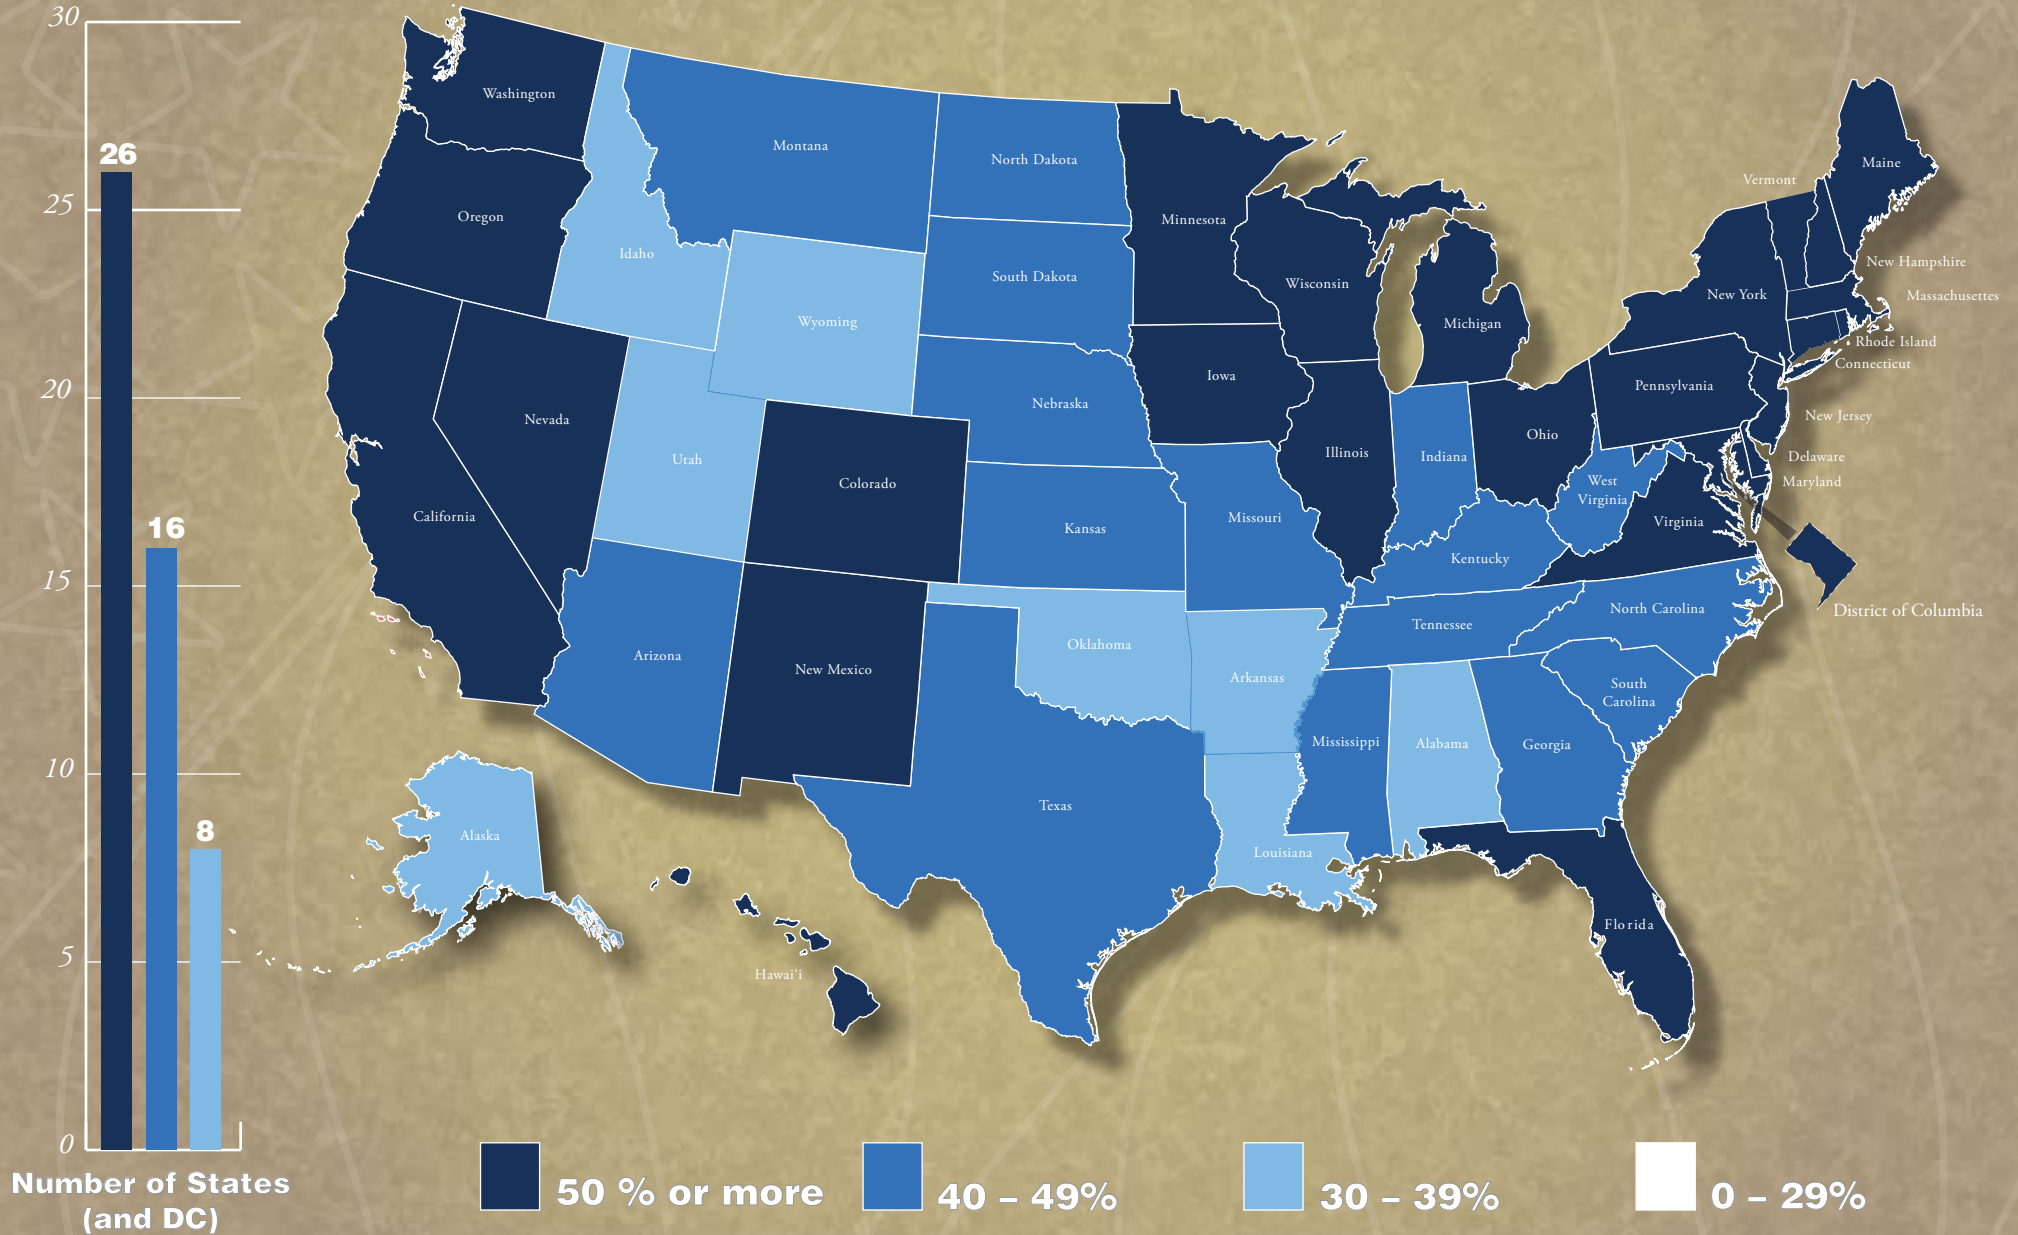

2008 Electoral Vote Distribution

Obama - 365

McCain - 173

* Obama received 1 of Nebraska's 5 electoral votes

2008 Popular Vote: Obama

2008 Popular Vote: McCain

2008 Presidential Popular Vote Differential