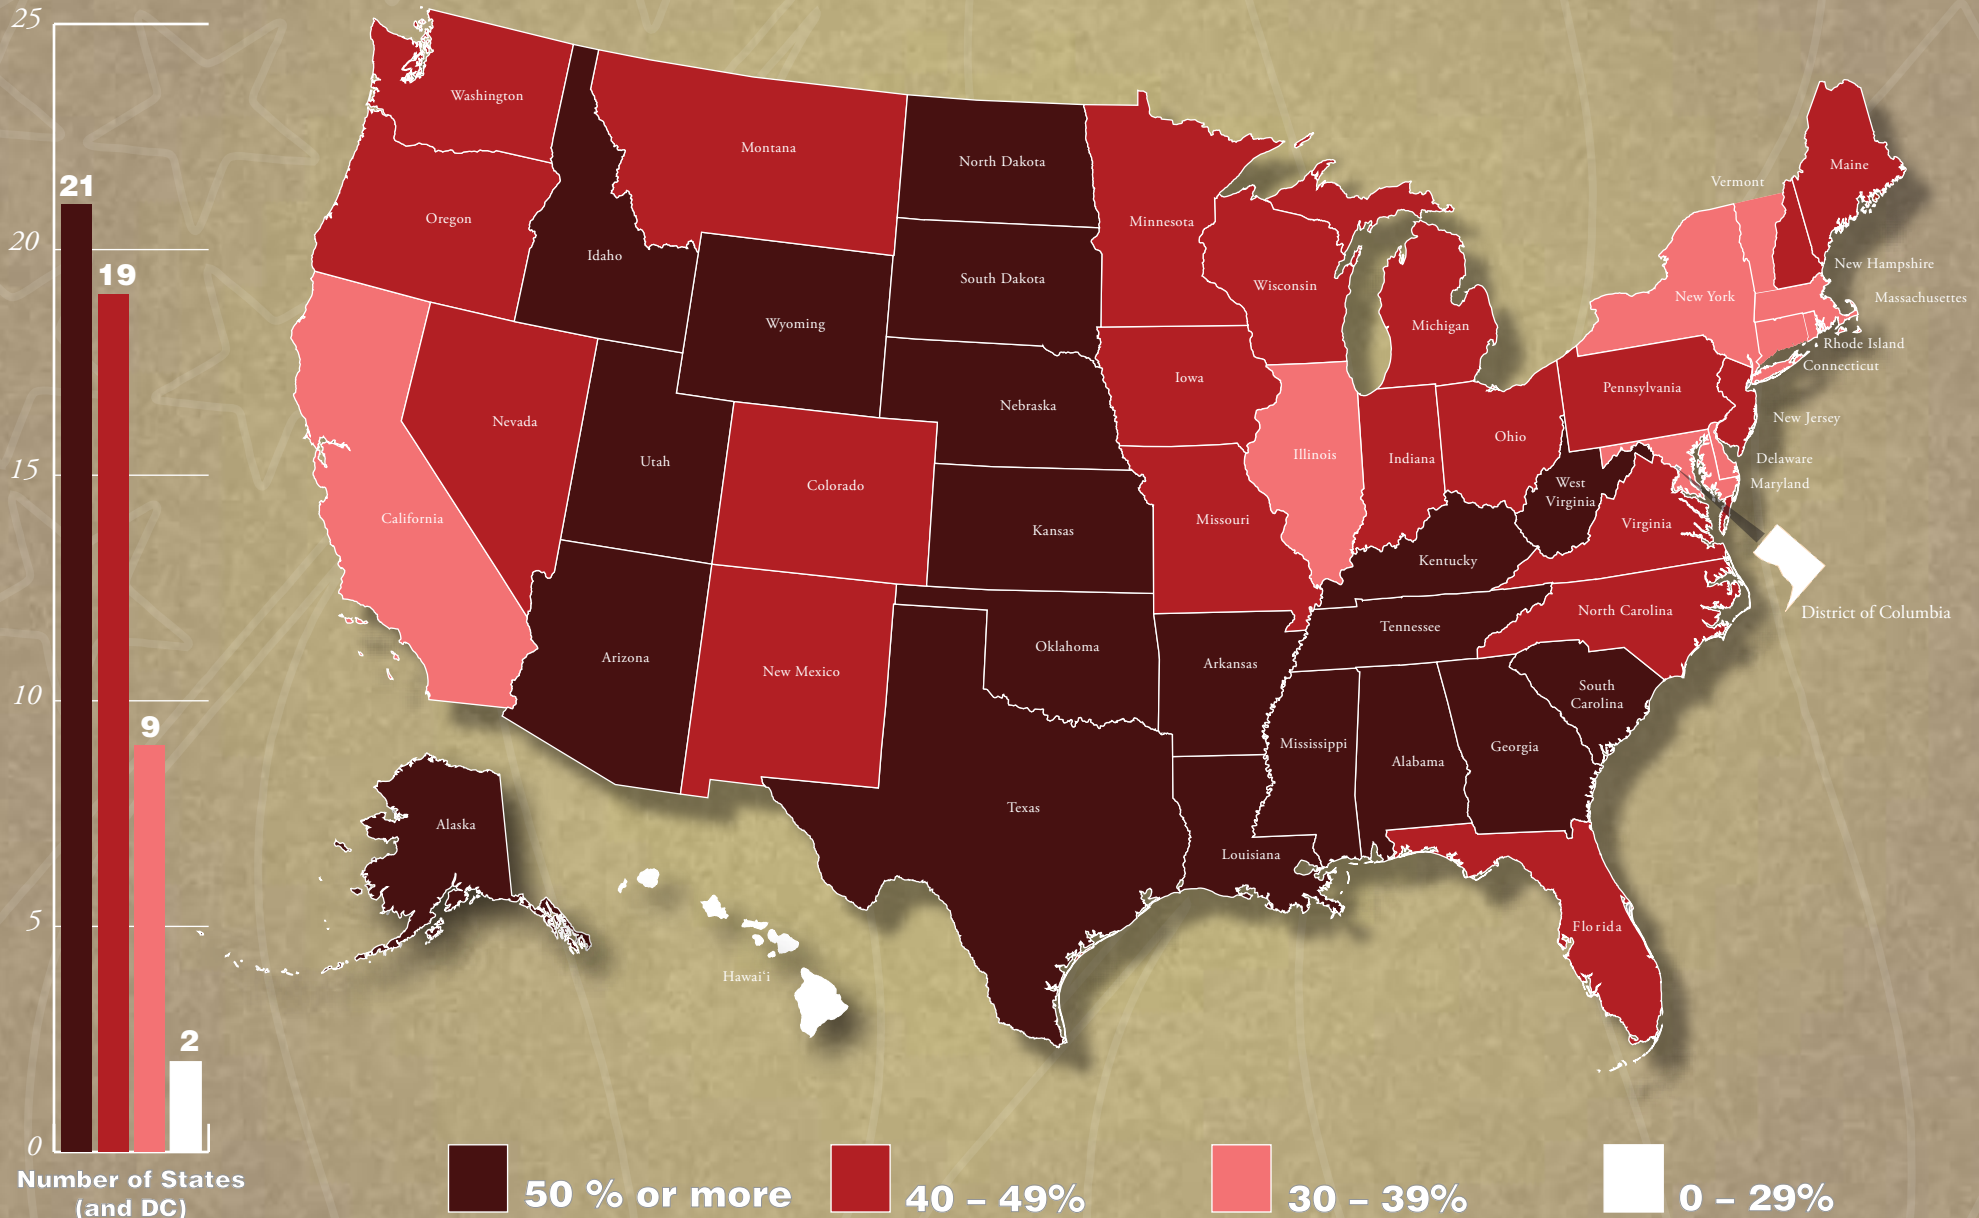

2008 Electoral Vote Distribution

Obama - 365

McCain - 173

* Obama received 1 of Nebraska's 5 electoral votes

2008 Popular Vote: Obama

2008 Popular Vote: McCain

2008 Presidential Popular Vote Differential