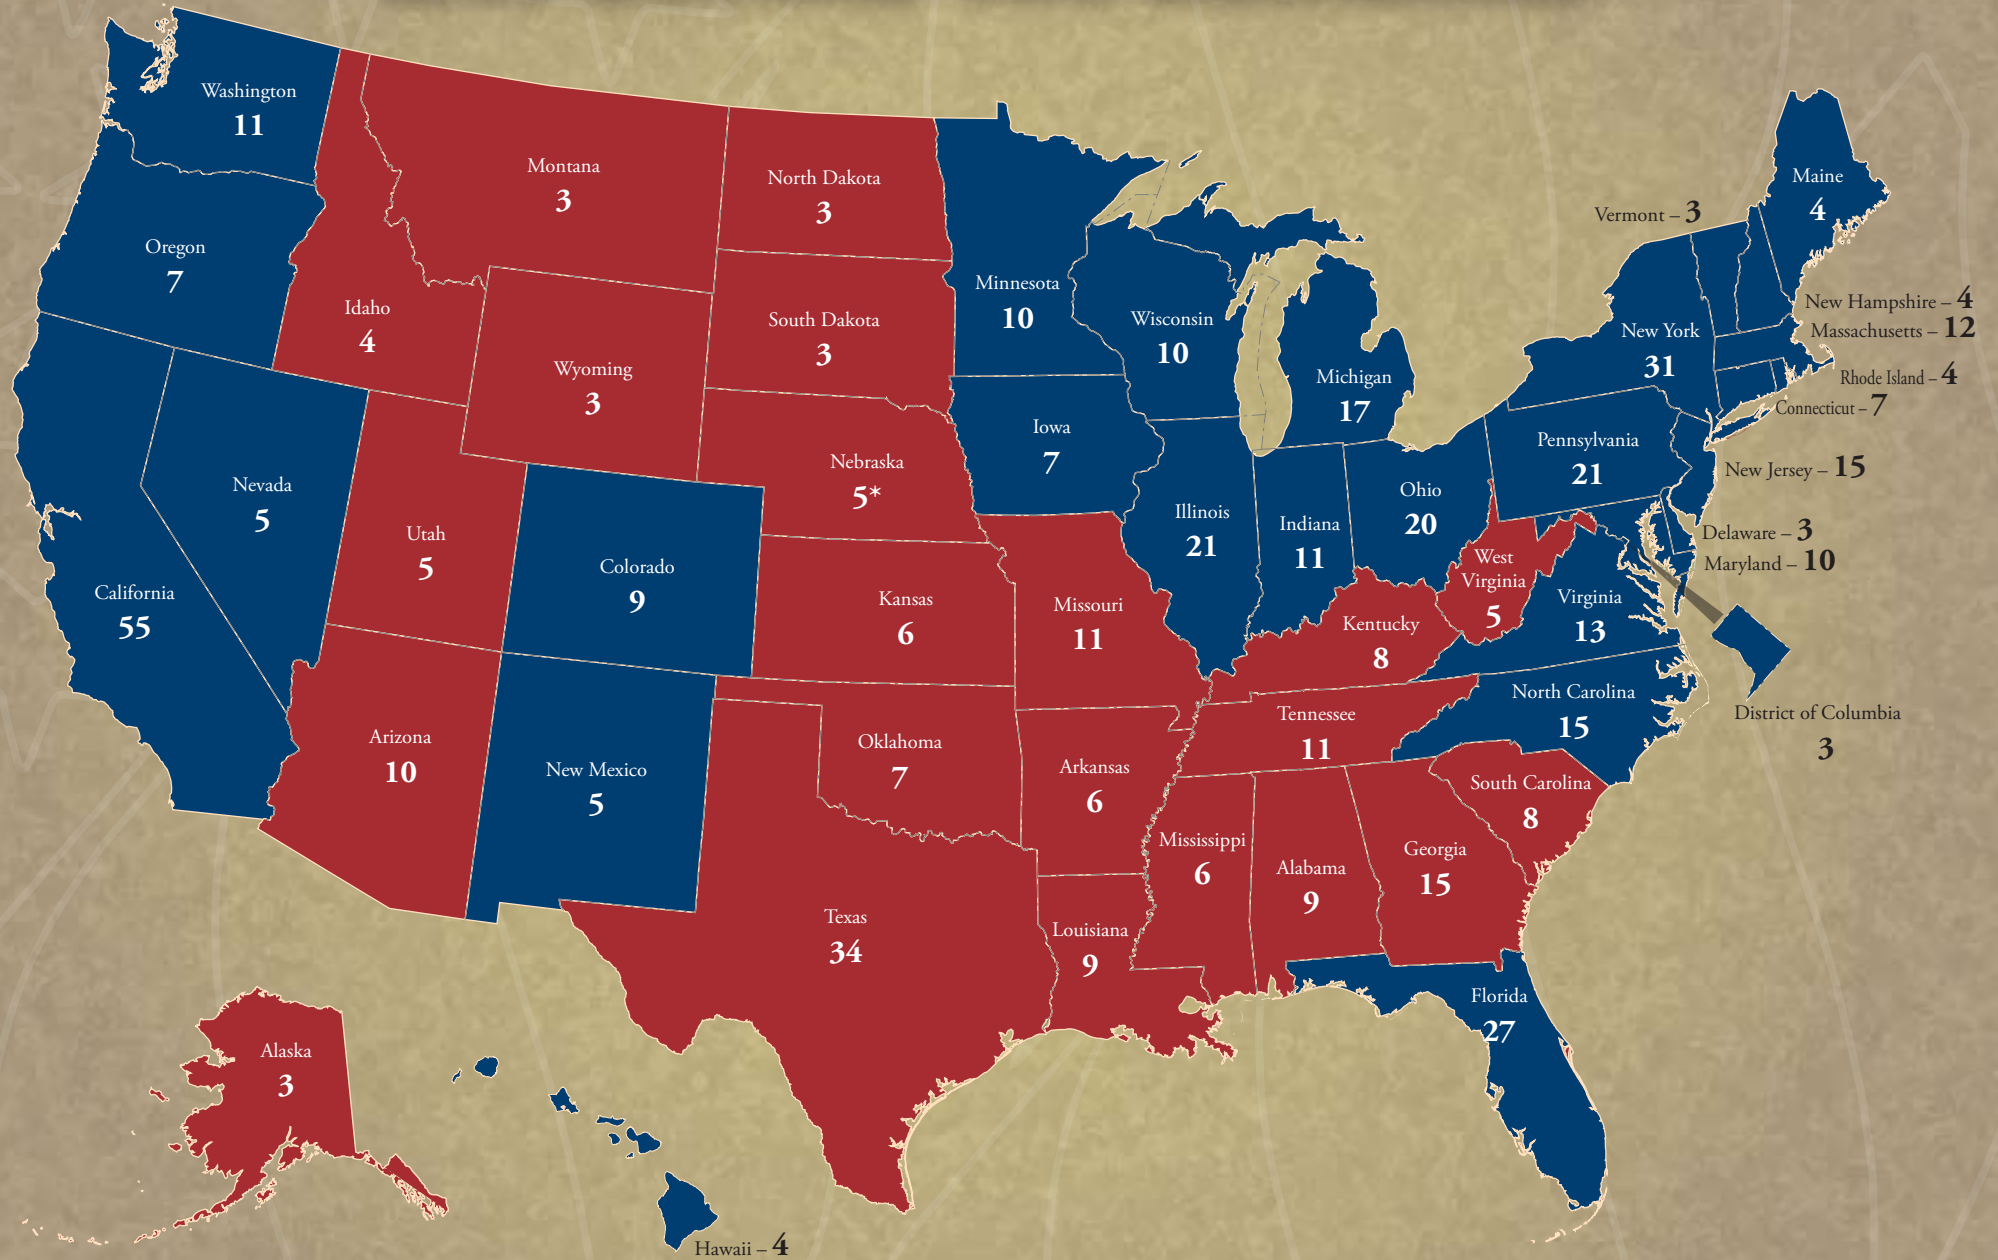

2008 Electoral Vote Distribution

Obama - 365

McCain - 173

* Obama received 1 of Nebraska's 5 electoral votes

2008 Popular Vote: Obama

2008 Popular Vote: McCain

2008 Presidential Popular Vote Differential