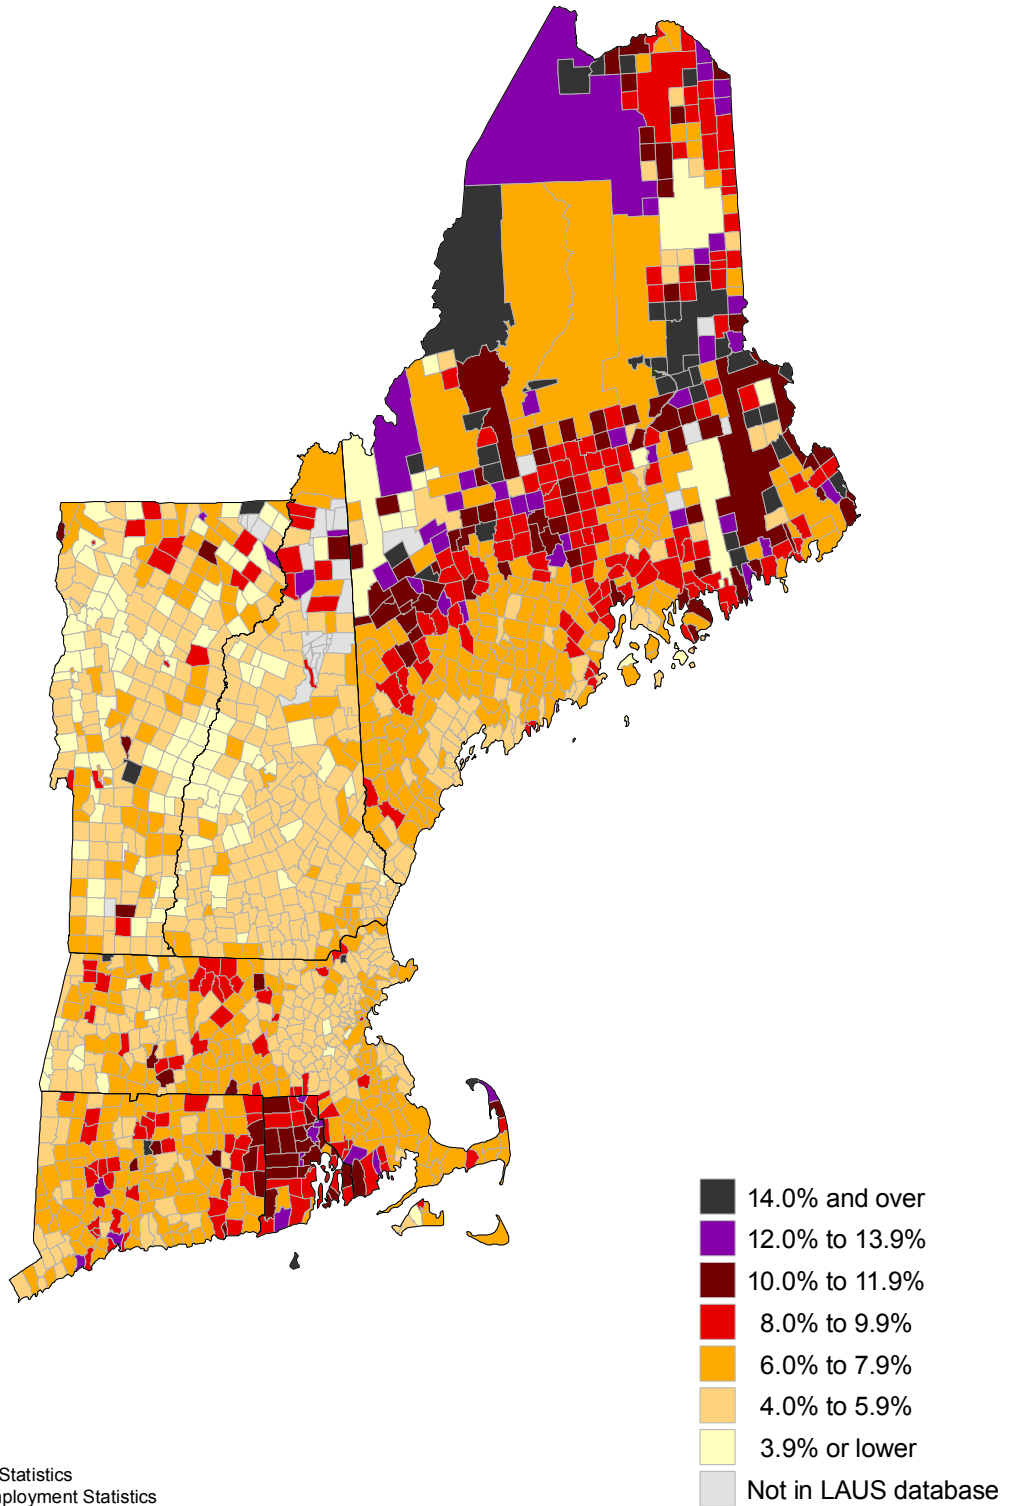

Unemployment rates in New England by Minor Civil Division, August 2011 - July 2012 averages

(U.S. rate = 8.4 percent)

SOURCE: Bureau of Labor Statistics
Local Area Unemployment Statistics