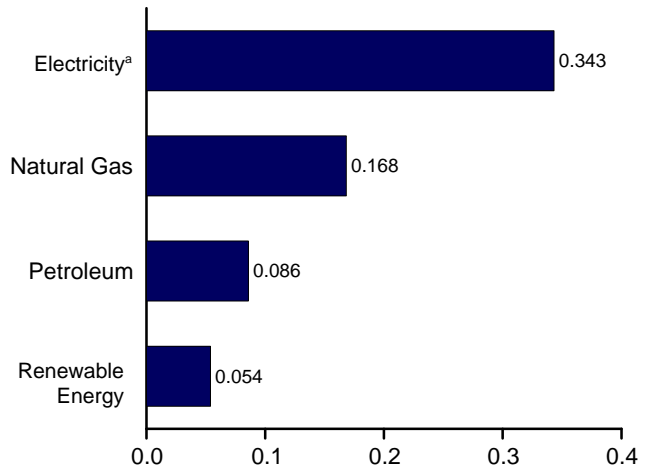

Figure 2.2 Residential Sector Energy Consumption
(Quadrillion Btu)

By Major Source, 1973-2011

By Major Source, Monthly

Total, January-May

By Major Source, May 2012

^a Electricity retail sales.
Web Page: <http://www.eia.gov/totalenergy/data/monthly/#consumption>.
Source: Table 2.2.