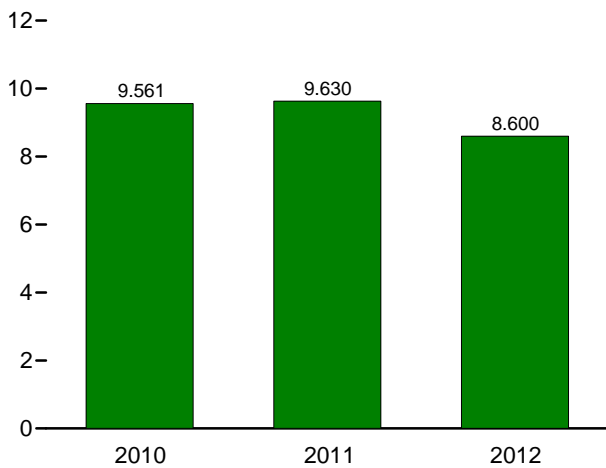

Figure 2.2 Residential Sector Energy Consumption
(Quadrillion Btu)

By Major Source, 1973-2011

By Major Source, Monthly

Total, January-May

By Major Source, May 2012

^a Electricity retail sales.
Web Page: <http://www.eia.gov/totalenergy/data/monthly/#consumption>.
Source: Table 2.2.