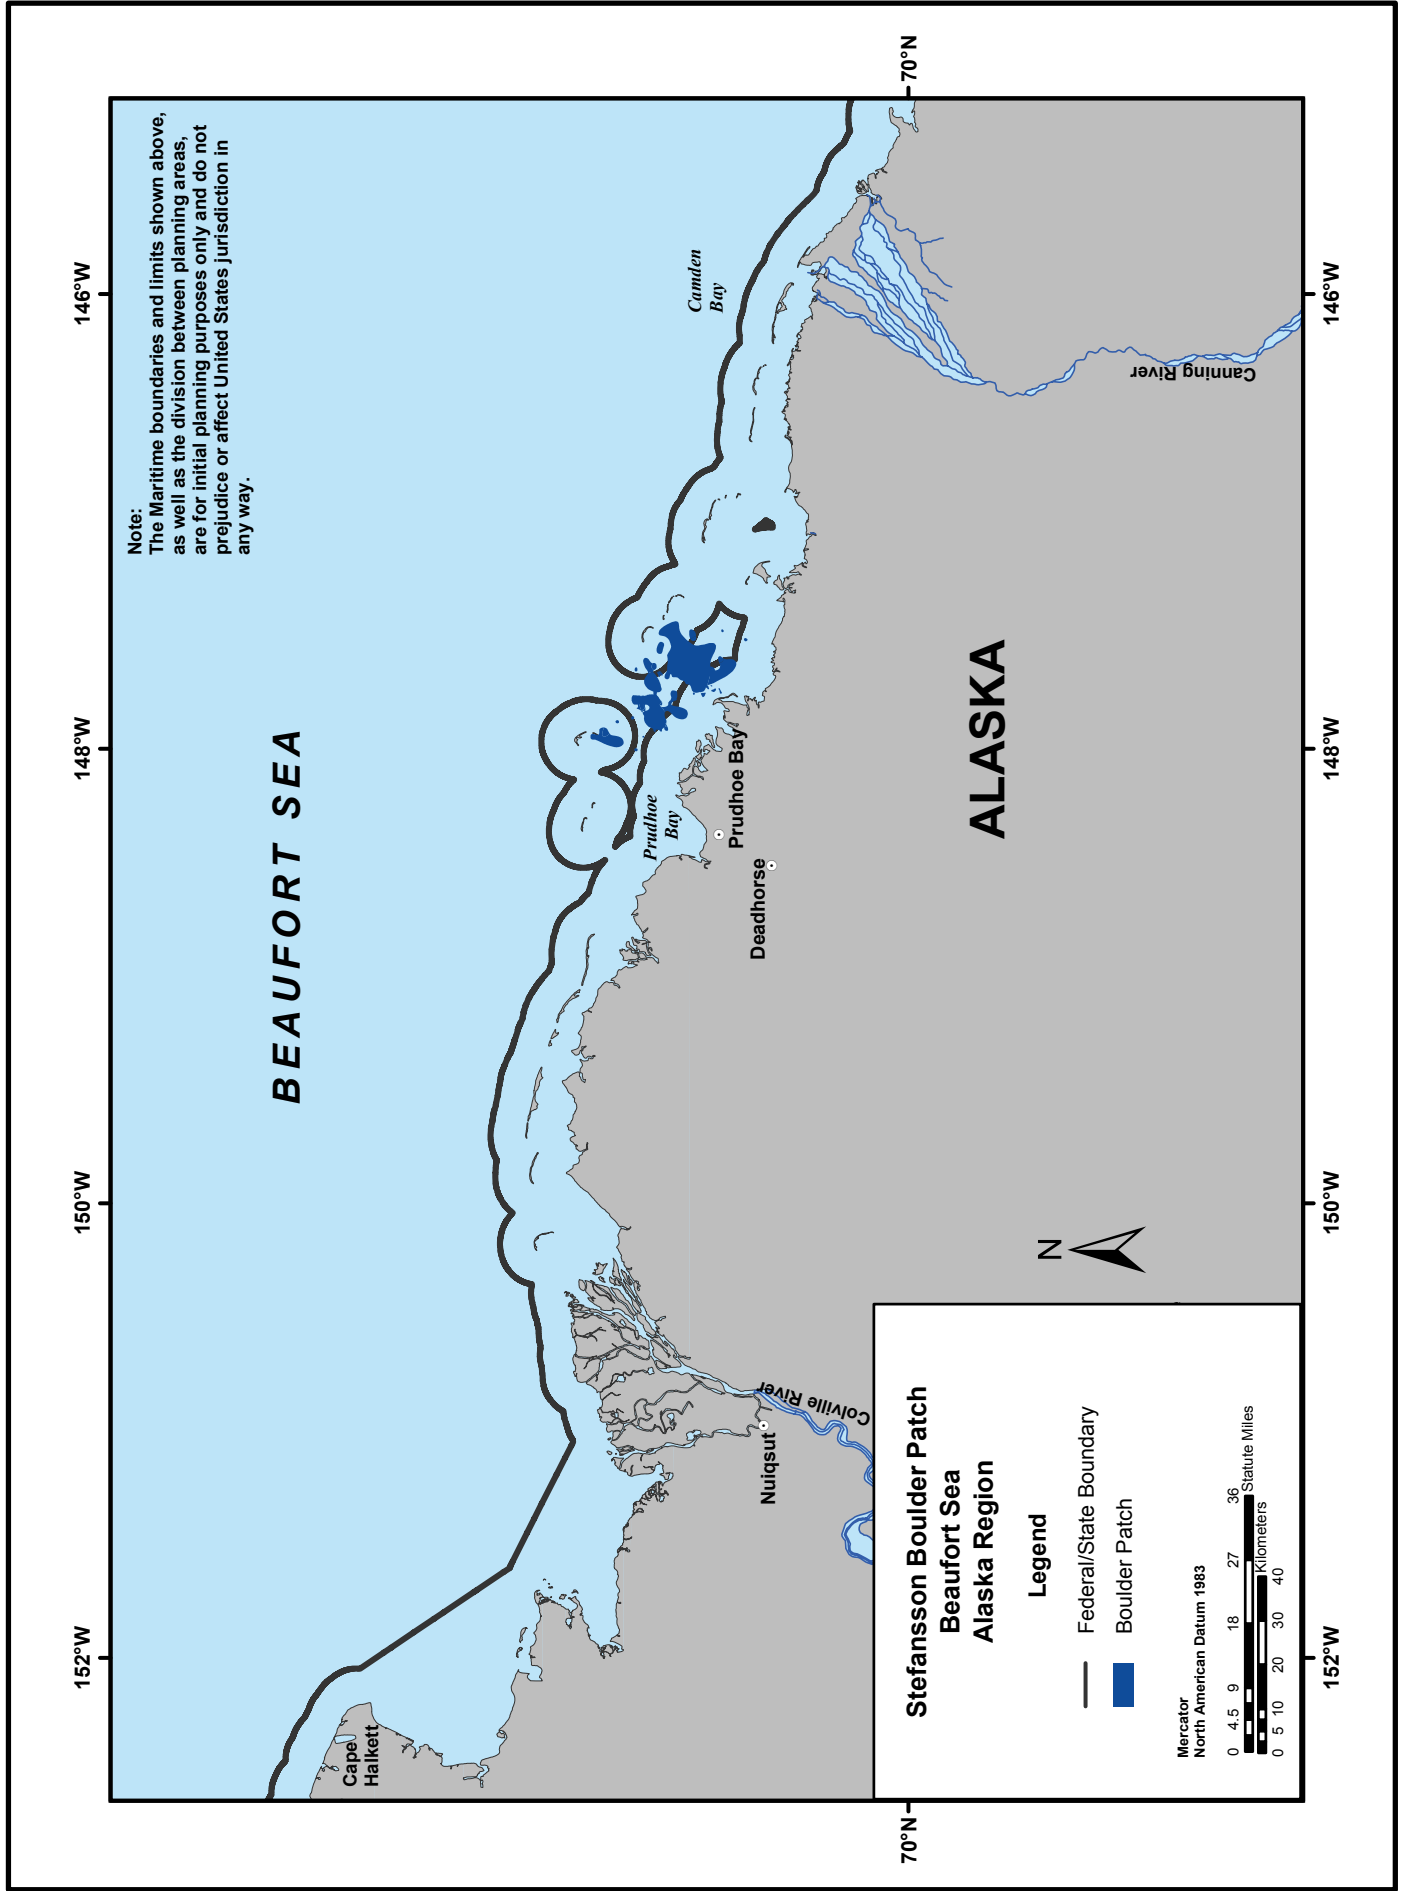

Figure III-37. Critical Habitat for the Spectacled Eider -- Arctic Subregion

Figure III-38. Critical Habitat for the Spectacled Eider, Steller's Eider, and North Pacific Right Whale -- Bering Sea Subregion

Figure III-39. Caribou Distribution -- Arctic Subregion

Figure III-40. Stefansson Sound Boulder Patch in the Beaufort Sea -- Arctic Subregion

Figure III-41. National Parks, Forests, and Refuges -- Arctic Subregion

Figure III-42. National Parks, Forests, and Refuges -- Bering Sea Subregion