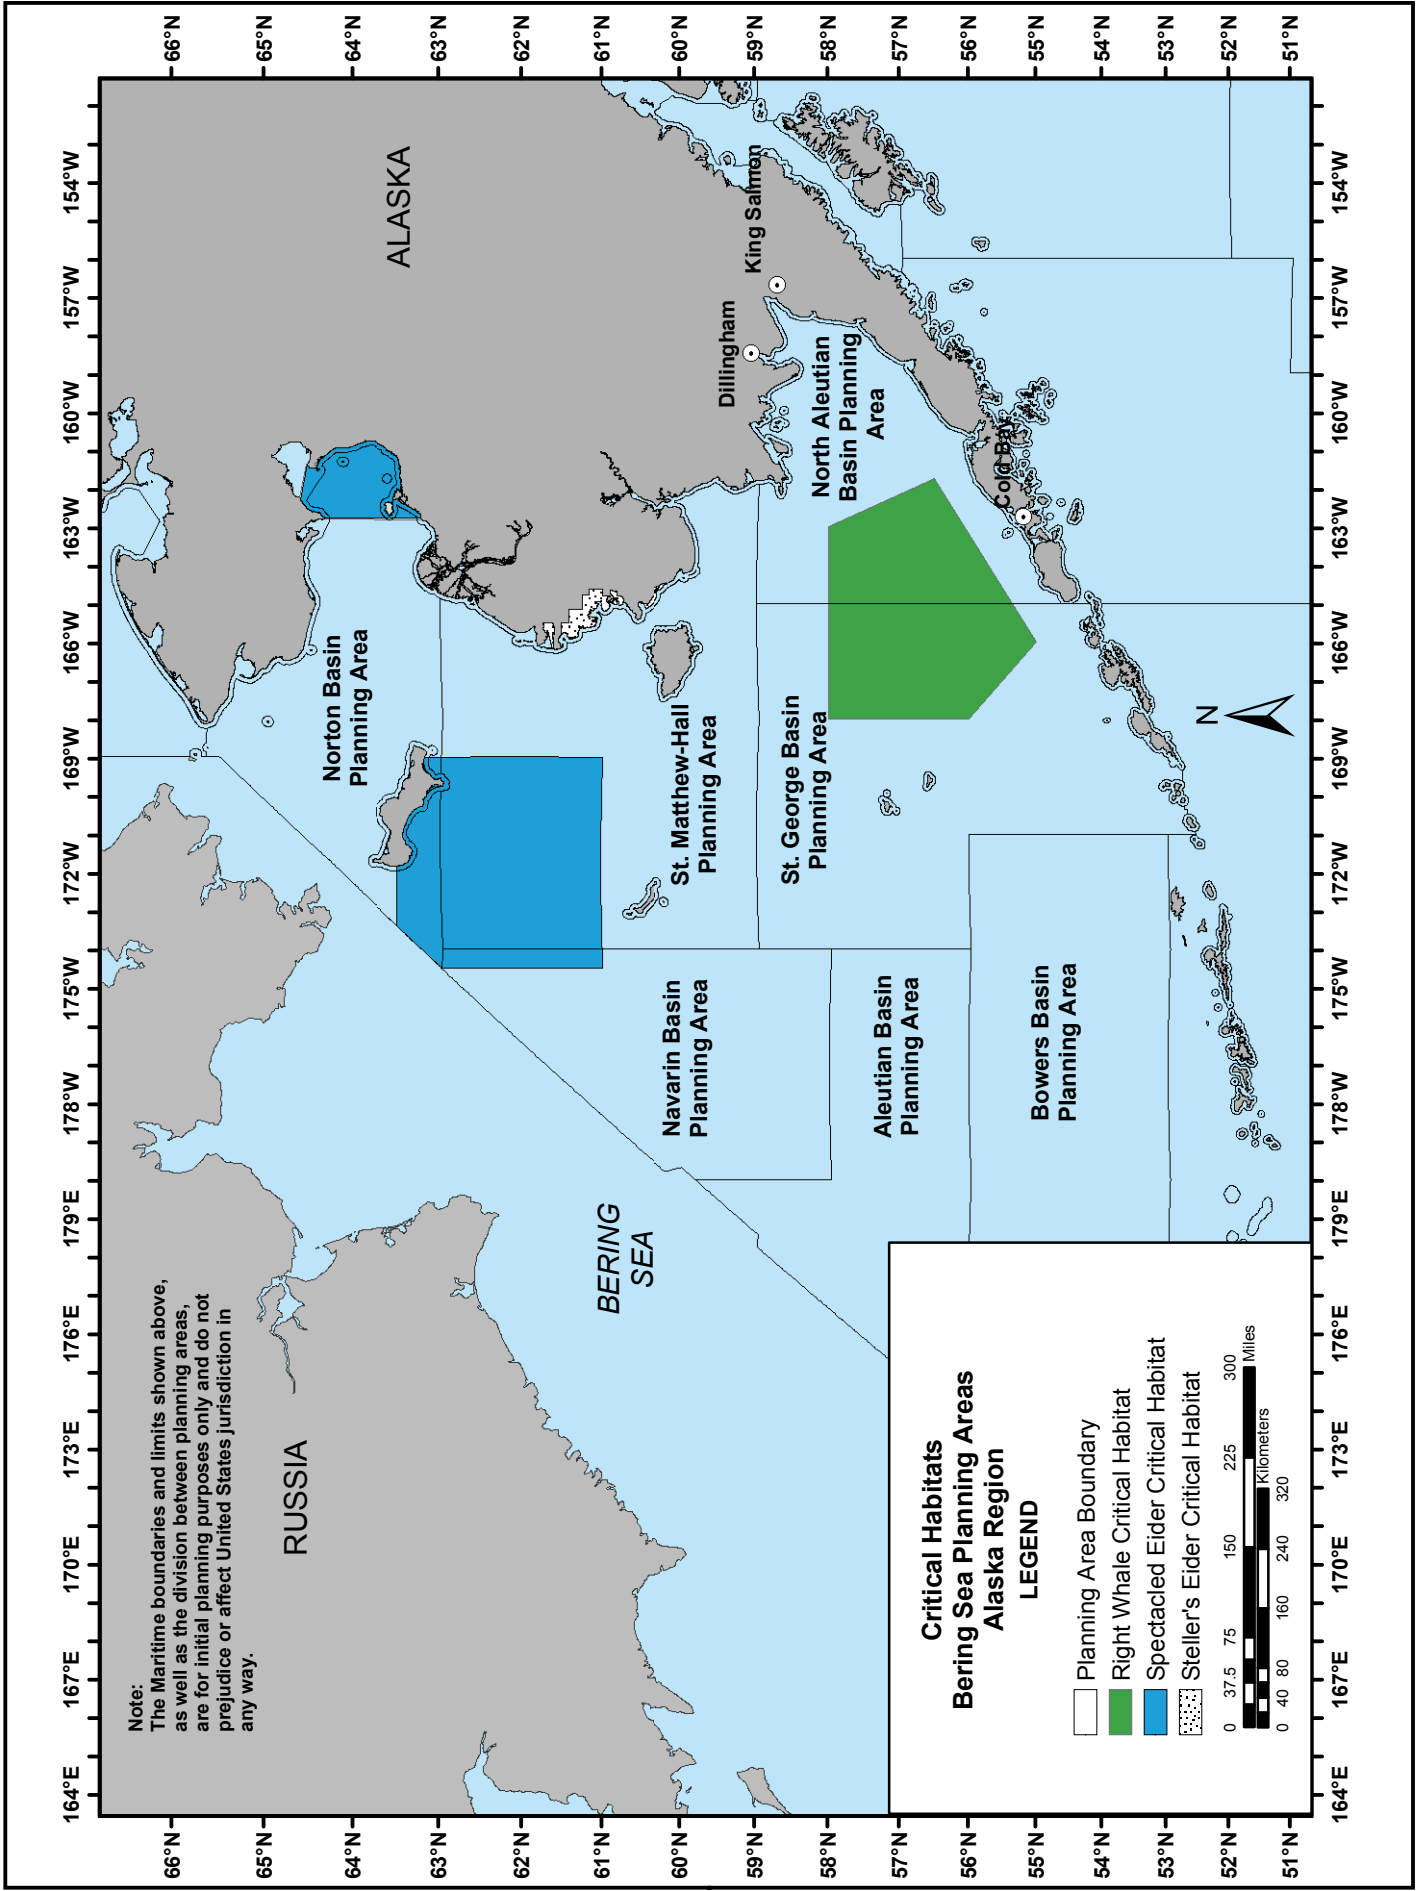

Figure III-37. Critical Habitat for the Spectacled Eider -- Arctic Subregion

Figure III-38. Critical Habitat for the Spectacled Eider, Steller's Eider, and North Pacific Right Whale -- Bering Sea Subregion

Figure III-39. Caribou Distribution -- Arctic Subregion

Figure III-40. Stefansson Sound Boulder Patch in the Beaufort Sea -- Arctic Subregion

Figure III-41. National Parks, Forests, and Refuges -- Arctic Subregion

Figure III-42. National Parks, Forests, and Refuges -- Bering Sea Subregion