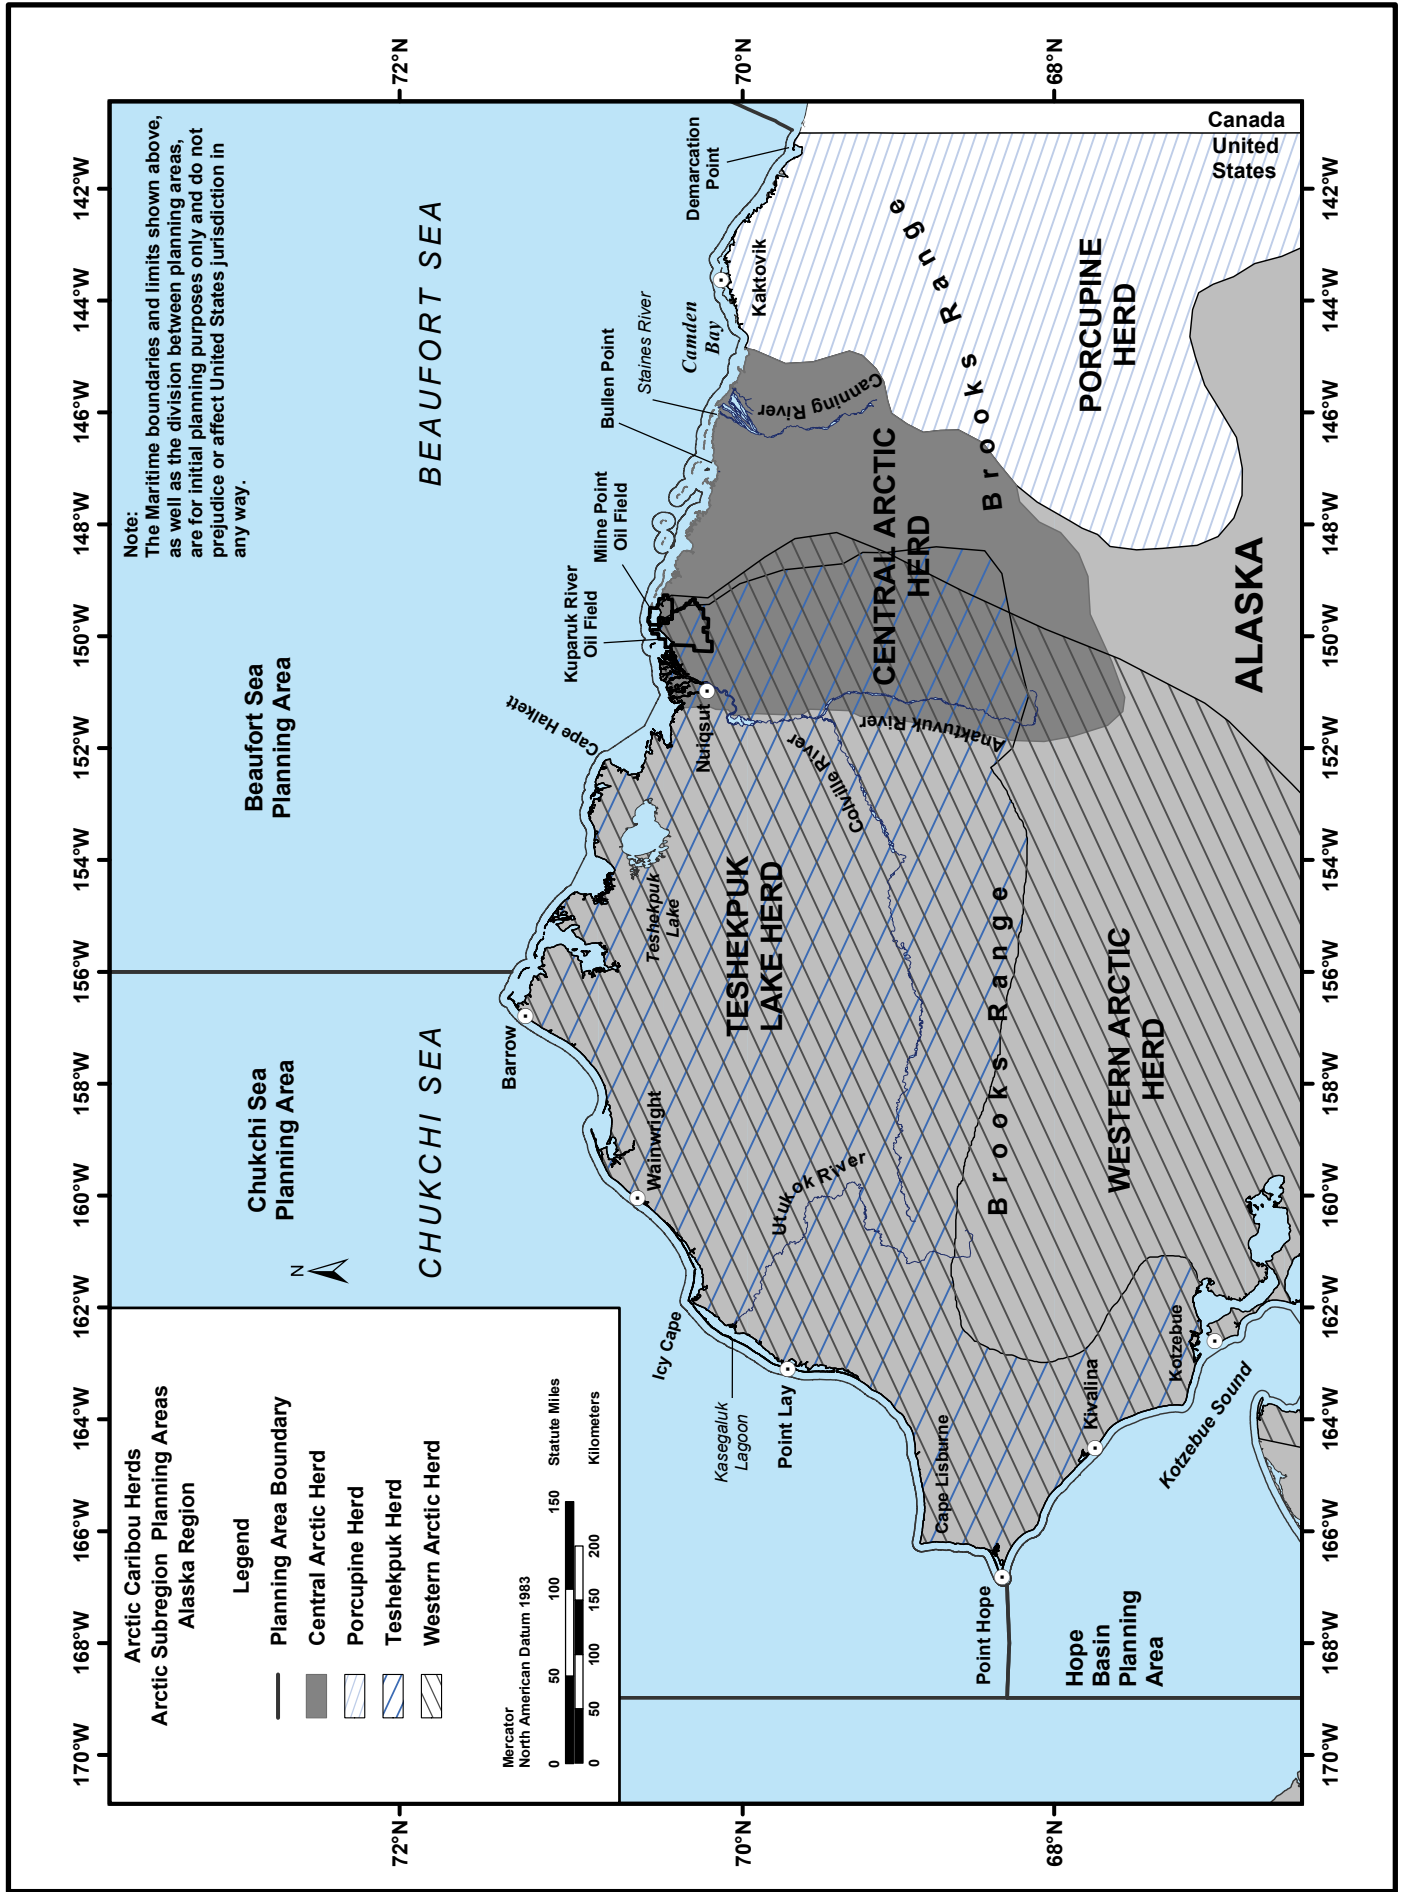

Figure III-37. Critical Habitat for the Spectacled Eider -- Arctic Subregion

Figure III-38. Critical Habitat for the Spectacled Eider, Steller's Eider, and North Pacific Right Whale -- Bering Sea Subregion

Figure III-39. Caribou Distribution -- Arctic Subregion

Figure III-40. Stefansson Sound Boulder Patch in the Beaufort Sea -- Arctic Subregion

Figure III-41. National Parks, Forests, and Refuges -- Arctic Subregion

Figure III-42. National Parks, Forests, and Refuges -- Bering Sea Subregion