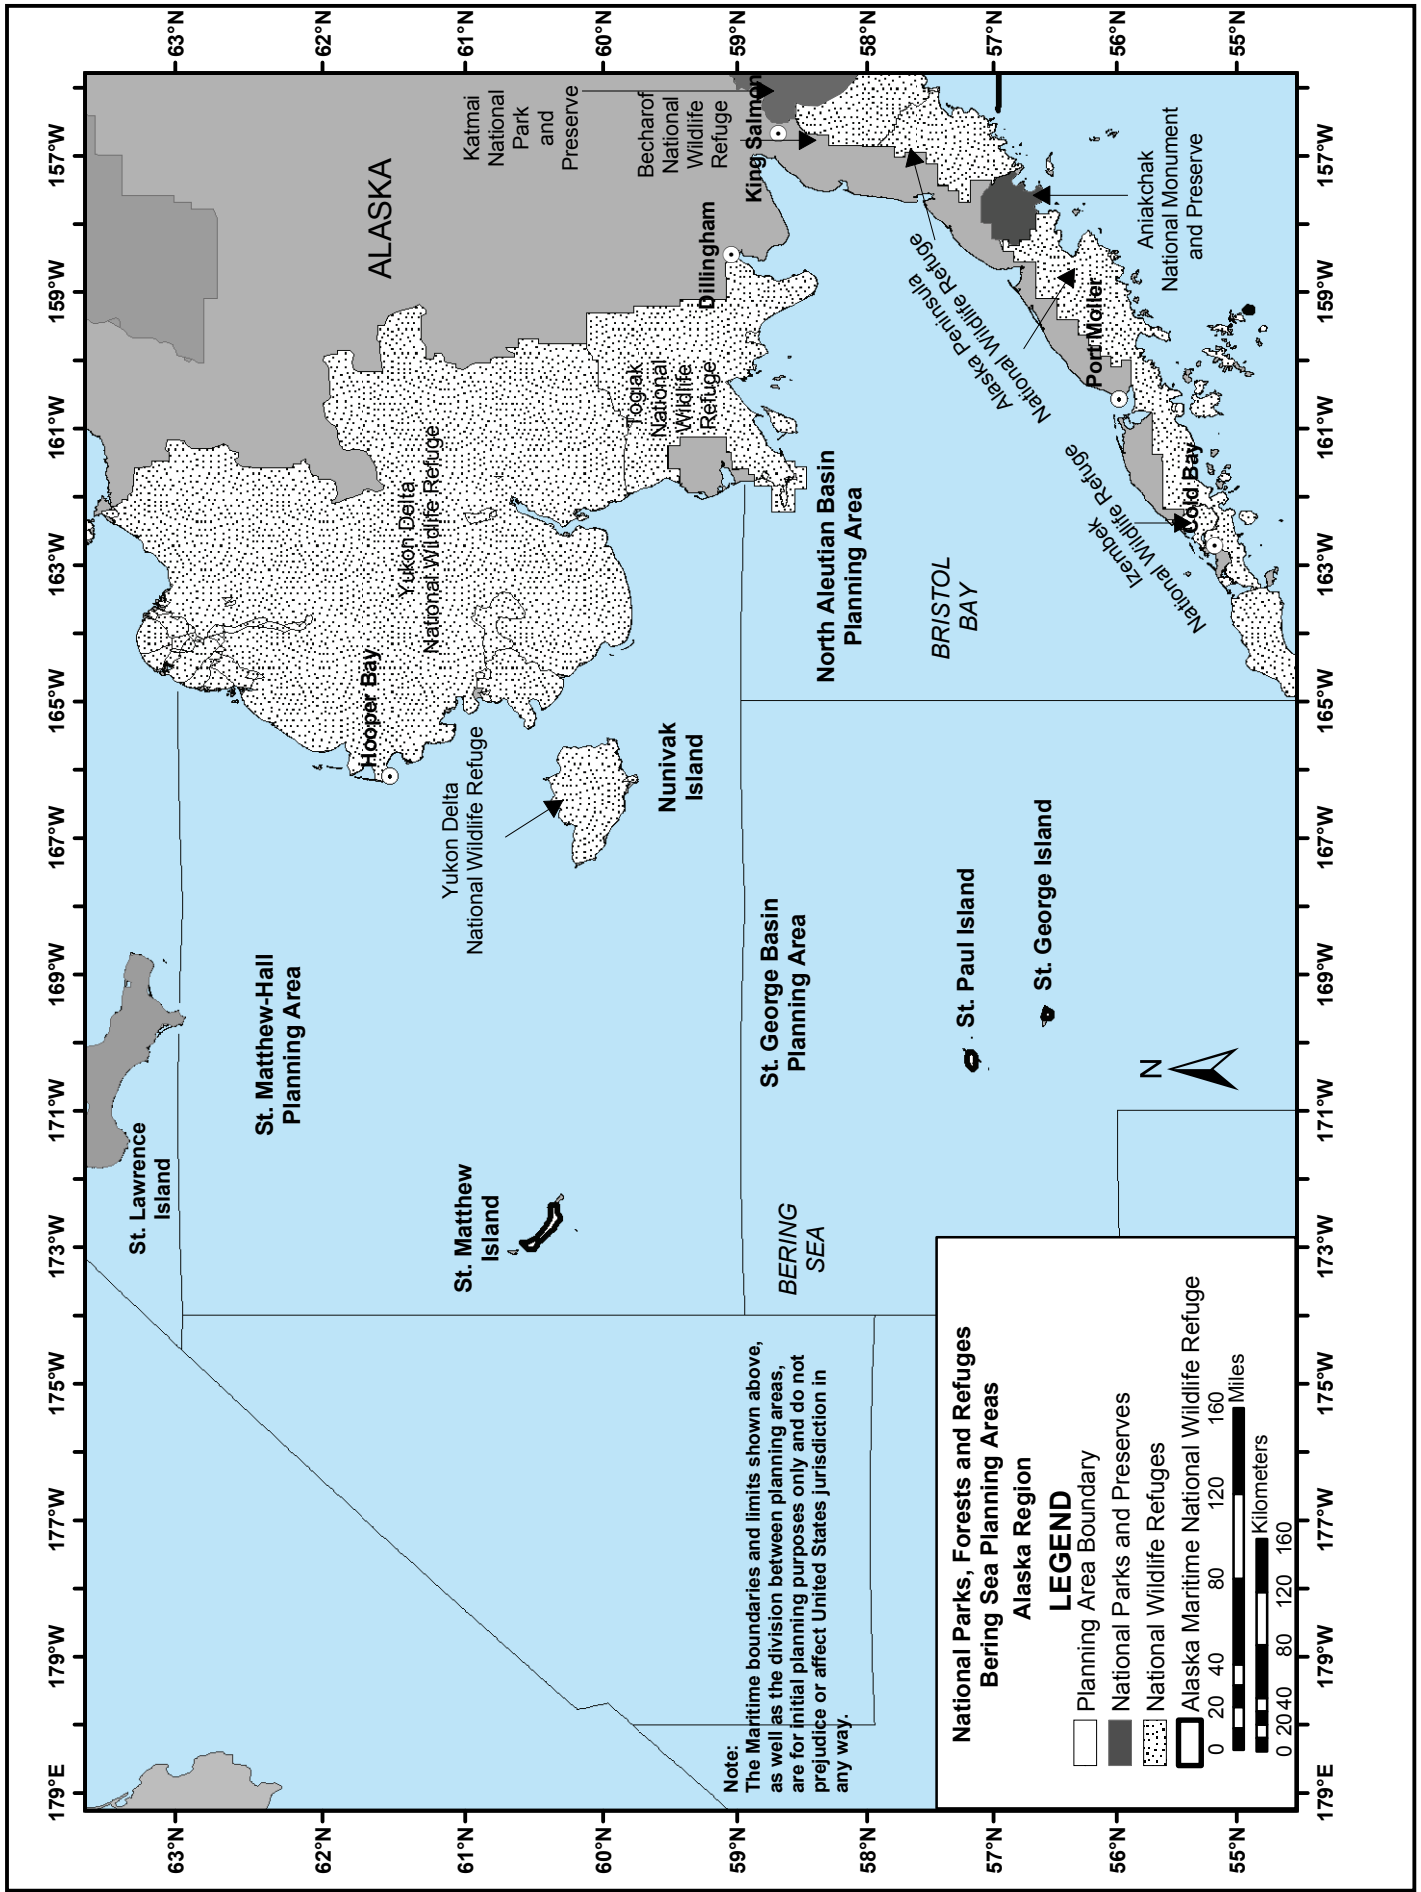

Figure III-37. Critical Habitat for the Spectacled Eider -- Arctic Subregion

Figure III-38. Critical Habitat for the Spectacled Eider, Steller's Eider, and North Pacific Right Whale -- Bering Sea Subregion

Figure III-39. Caribou Distribution -- Arctic Subregion

Figure III-40. Stefansson Sound Boulder Patch in the Beaufort Sea -- Arctic Subregion

Figure III-41. National Parks, Forests, and Refuges -- Arctic Subregion

Figure III-42. National Parks, Forests, and Refuges -- Bering Sea Subregion