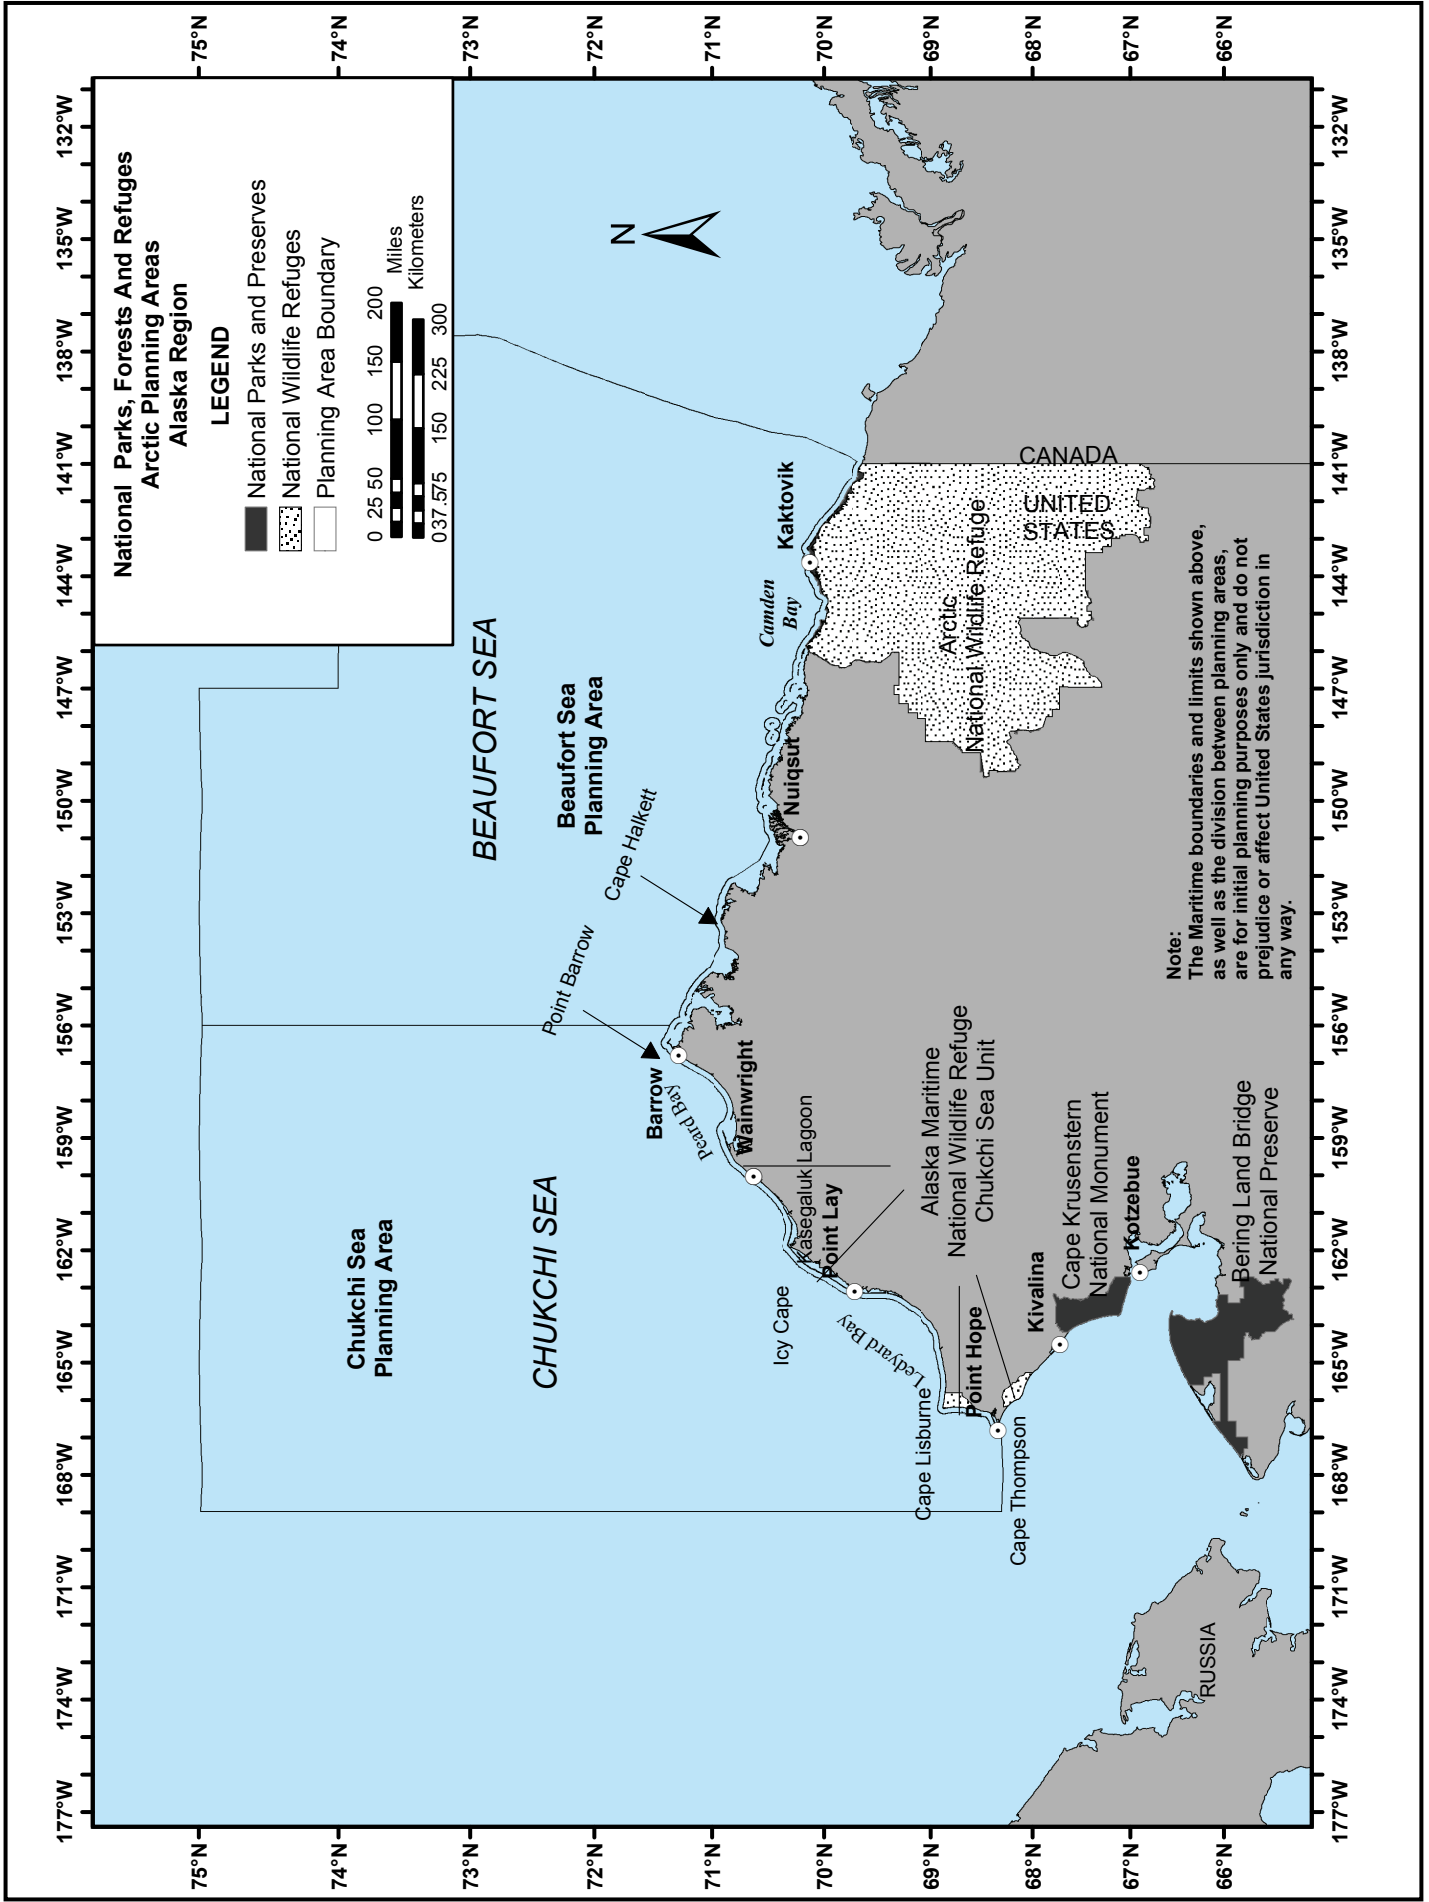

Figure III-37. Critical Habitat for the Spectacled Eider -- Arctic Subregion

Figure III-38. Critical Habitat for the Spectacled Eider, Steller's Eider, and North Pacific Right Whale -- Bering Sea Subregion

Figure III-39. Caribou Distribution -- Arctic Subregion

Figure III-40. Stefansson Sound Boulder Patch in the Beaufort Sea -- Arctic Subregion

Figure III-41. National Parks, Forests, and Refuges -- Arctic Subregion

Figure III-42. National Parks, Forests, and Refuges -- Bering Sea Subregion