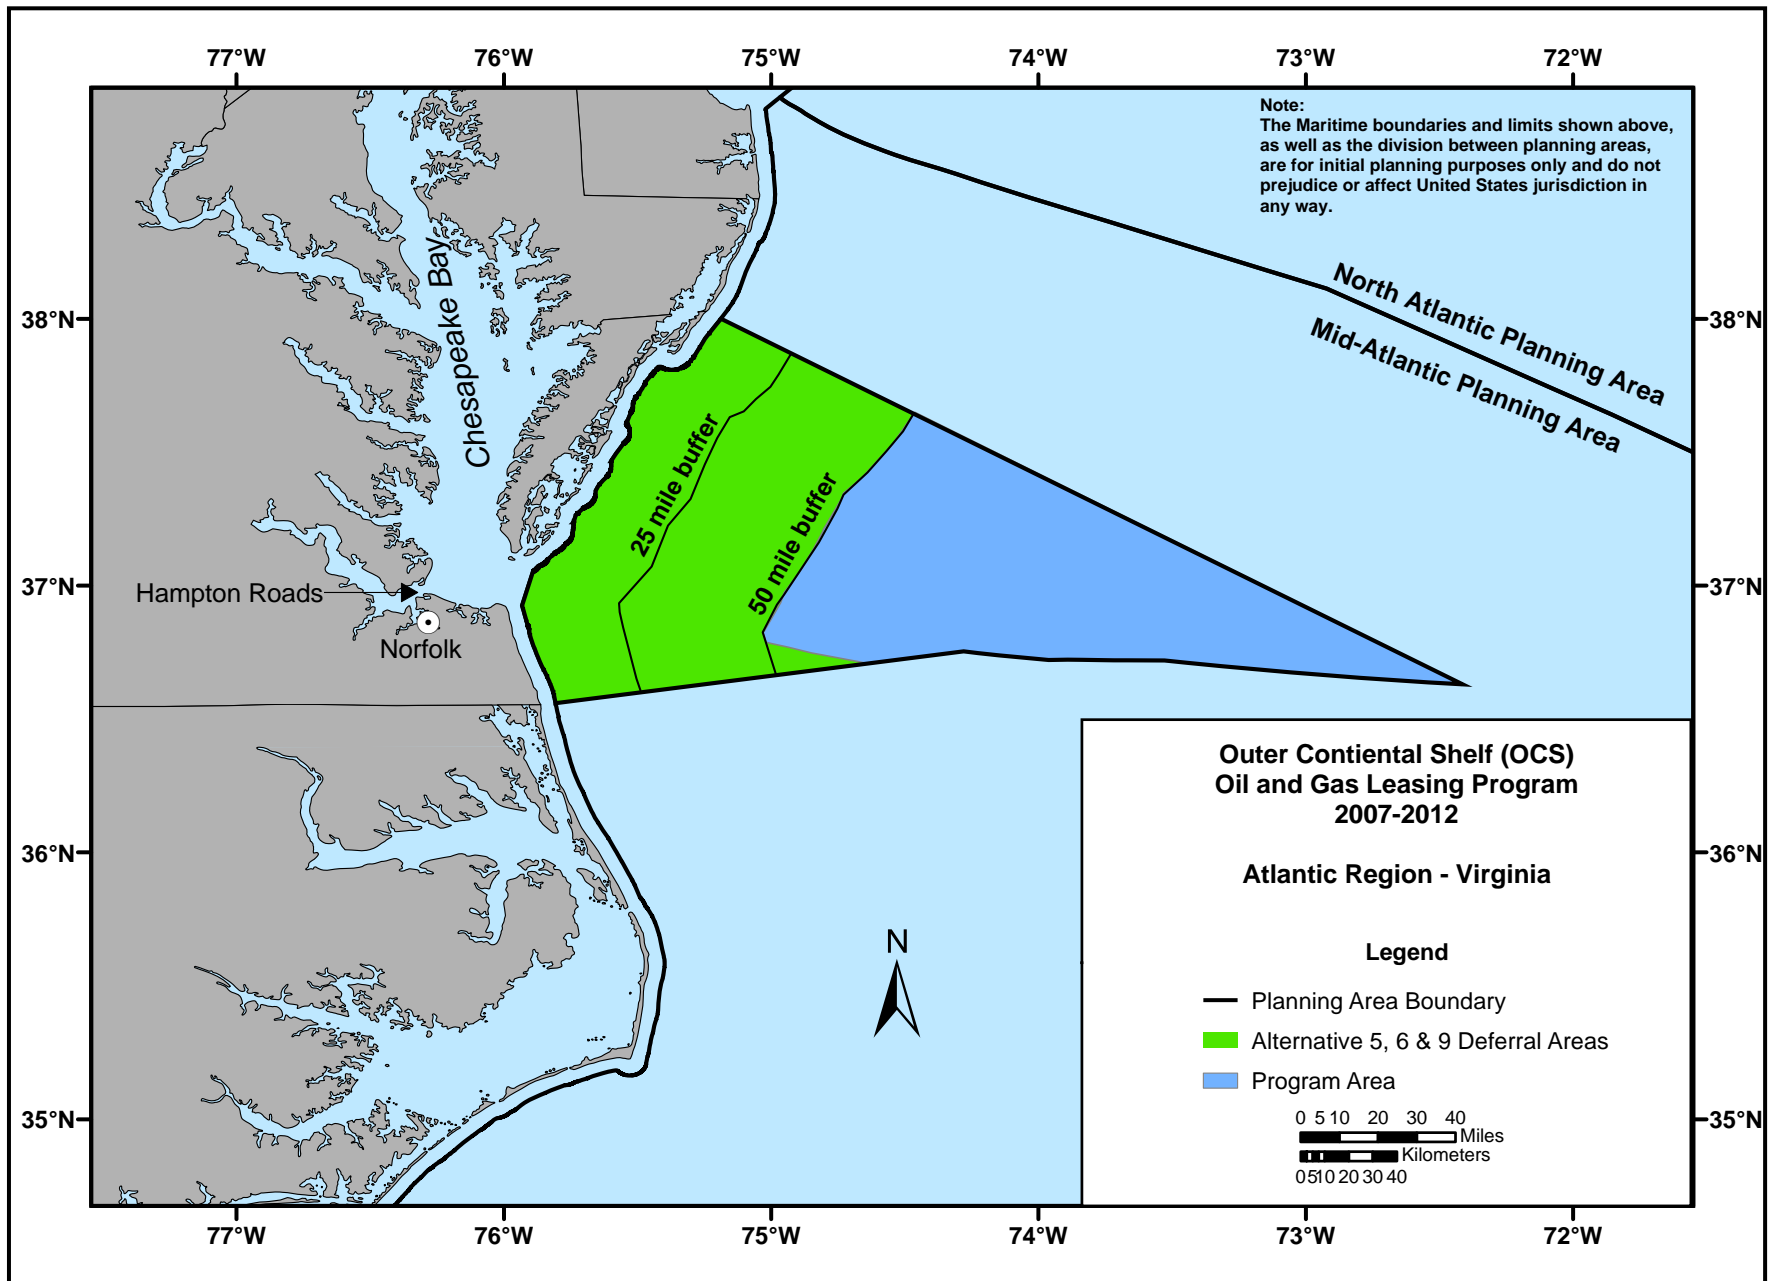

Figure II-1. Outer Continental Shelf Planning and Program Areas - 2007-2012 Program

Figure II-2. Western, Central, and Eastern Gulf of Mexico Planning Areas

Figure II-3. Beaufort Sea and Chukchi Sea Planning Areas -- Arctic Subregion

Figure II-4. North Aleutian Basin Planning Area -- Bering Sea Subregion

Figure II-5. Cook Inlet Planning Area -- South Alaska Subregion

Figure II-6. Mid-Atlantic Planning Area