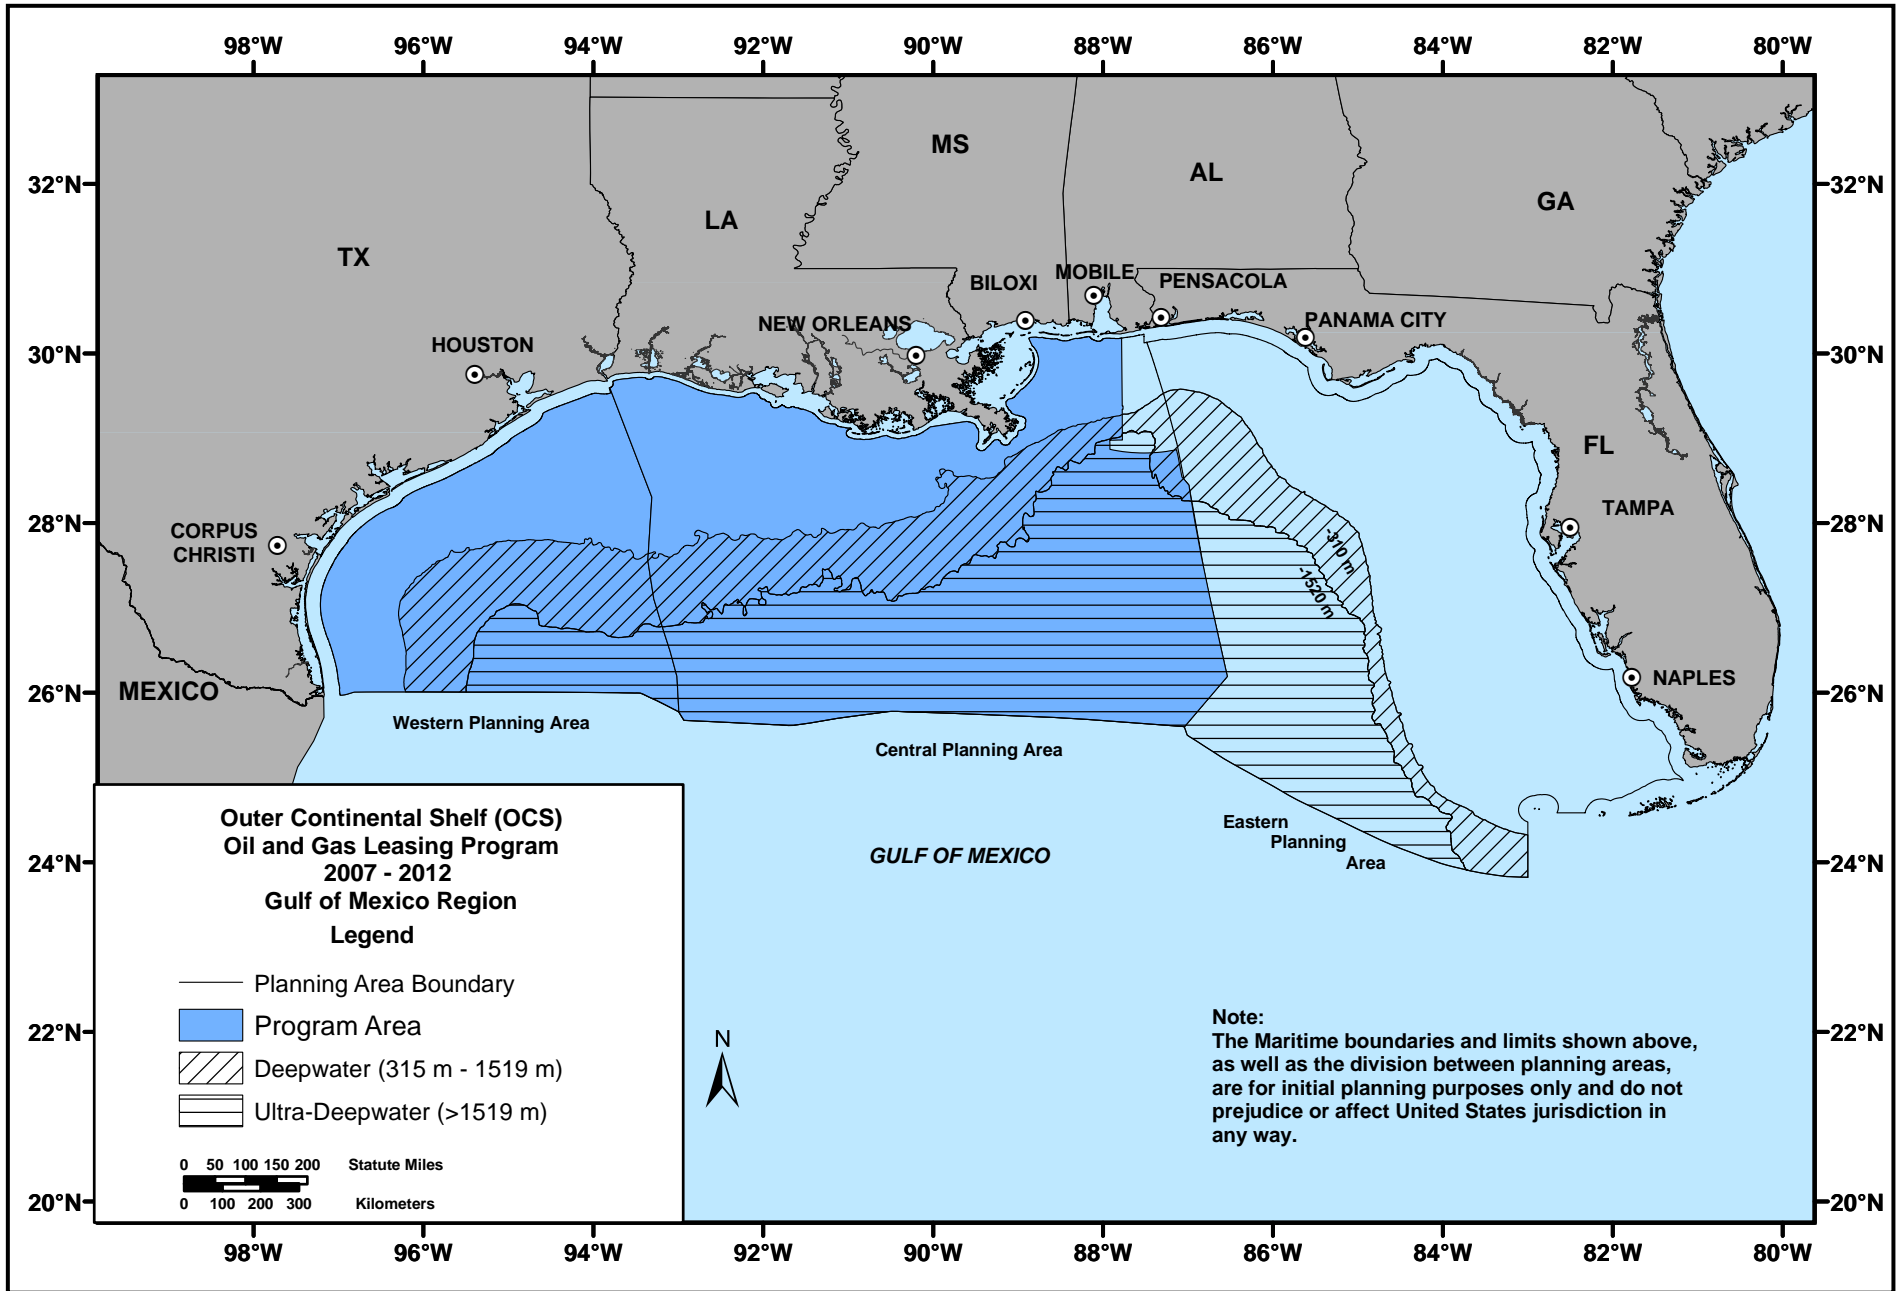

Figure II-1. Outer Continental Shelf Planning and Program Areas - 2007-2012 Program

Figure II-2. Western, Central, and Eastern Gulf of Mexico Planning Areas

Figure II-3. Beaufort Sea and Chukchi Sea Planning Areas -- Arctic Subregion

Figure II-4. North Aleutian Basin Planning Area -- Bering Sea Subregion

Figure II-5. Cook Inlet Planning Area -- South Alaska Subregion

Figure II-6. Mid-Atlantic Planning Area