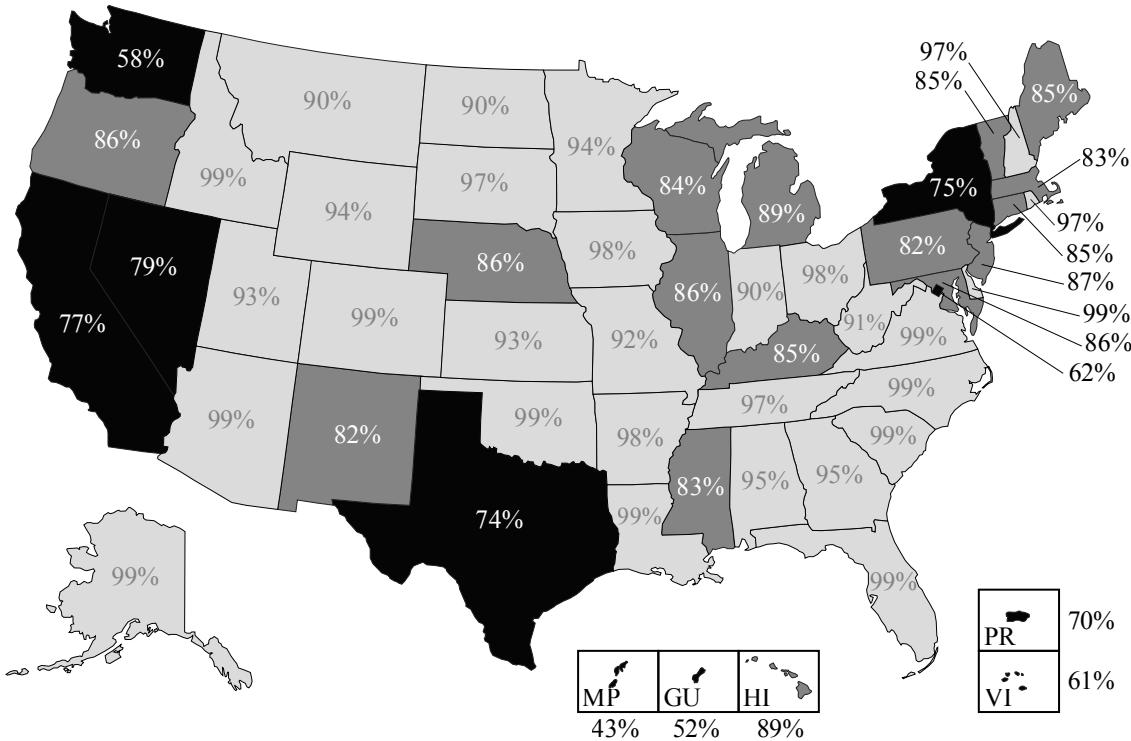

Report Card

Year of Birth 1990 as measured through Calendar Year 2009.

State-by-State Selective Service Compliance Percentage Rates

Source: Selective Service System

Percentage of men born in 1990 registered in Calendar Year 2009, by state and territories.

States	Compliance %
Alaska	99%
Arizona	99%
Colorado	99%
Delaware	99%
Florida	99%
Idaho	99%
Louisiana	99%
North Carolina	99%
Oklahoma	99%
South Carolina	99%
Virginia	99%
Arkansas	98%
Iowa	98%
Ohio	98%
New Hampshire	97%
Rhode Island	97%
South Dakota	97%
Tennessee	97%
Alabama	95%
Georgia	95%
Minnesota	94%
Wyoming	94%
Kansas	93%
Utah	93%
Missouri	92%
West Virginia	91%
Indiana	90%
Montana	90%
North Dakota	90%
Hawaii	89%
Michigan	89%
New Jersey	87%
Illinois	86%
Maryland	86%
Nebraska	86%
Oregon	86%
Connecticut	85%
Kentucky	85%
Maine	85%
Vermont	85%
Wisconsin	84%
Massachusetts	83%
Mississippi	83%
New Mexico	82%
Pennsylvania	82%
Nevada	79%
California	77%
New York	75%
Texas	74%
Puerto Rico	70%
District of Columbia	62%
Virgin Islands	61%
Washington	58%
Guam	52%
Mariana Islands	43%

National Average 87%

Light Gray Zone = 90 thru 100

Medium Gray Zone = 80 thru 89

Black Zone = 0 thru 79

Source: Selective Service System