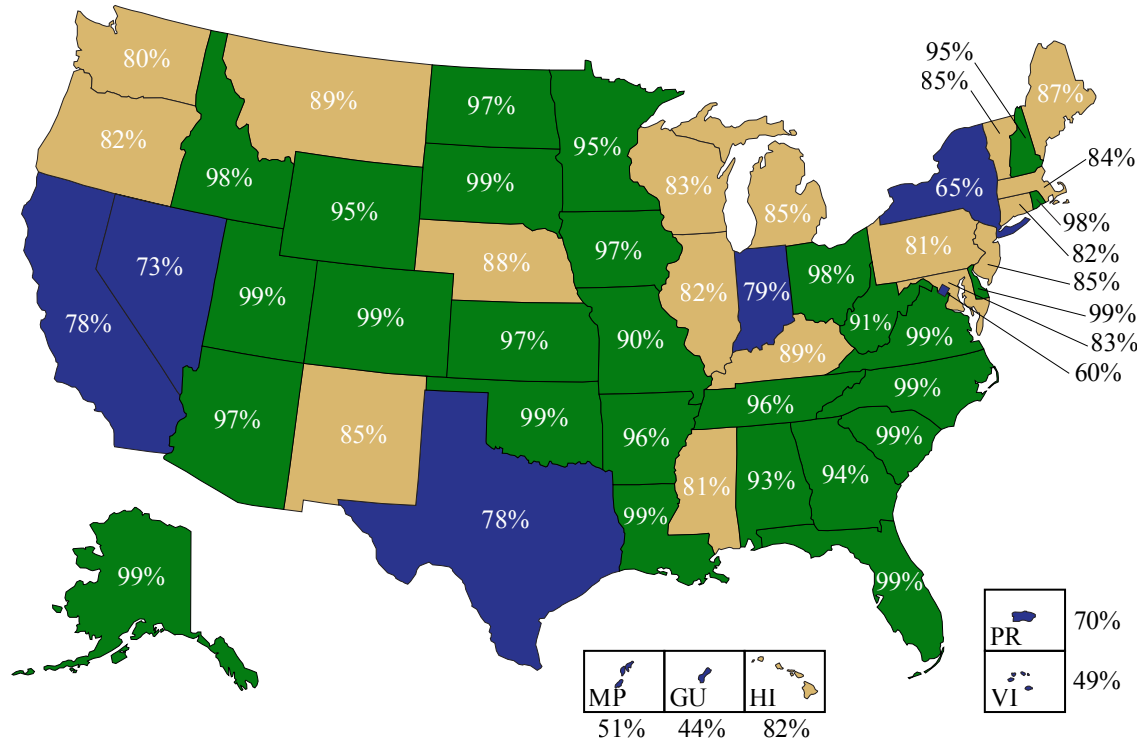

Report Card

Year of Birth 1989 as measured through Calendar Year 2008.

State-by-State Selective Service Compliance Percentage Rates

Source: Selective Service System
As of May 19, 2009

Percentage of men born in 1989 registered in Calendar Year 2008, by state and territories.

Alaska	99%
Colorado	99%
Delaware	99%
Florida	99%
Louisiana	99%
North Carolina	99%
Oklahoma	99%
South Carolina	99%
South Dakota	99%
Utah	99%
Virginia	99%
Idaho	98%
Ohio	98%
Rhode Island	98%
Arizona	97%
Iowa	97%
Kansas	97%
North Dakota	97%
Arkansas	96%
Tennessee	96%
Minnesota	95%
New Hampshire	95%
Wyoming	95%
Georgia	94%
Alabama	93%
West Virginia	91%
Missouri	90%
Kentucky	89%
Montana	89%
Nebraska	88%
Maine	87%
Michigan	85%
New Jersey	85%
New Mexico	85%
Vermont	85%
Massachusetts	84%
Maryland	83%
Wisconsin	83%
Connecticut	82%
Hawaii	82%
Illinois	82%
Oregon	82%
Mississippi	81%
Pennsylvania	81%
Washington	80%
Indiana	79%
California	78%
Texas	78%
Nevada	73%
Puerto Rico	70%
New York	65%
District of Columbia	60%
Marianna Islands	51%
Virgin Islands	49%
Guam	44%

National % 87%

Green Zone = 90 thru 100
Gold Zone = 80 thru 89
Blue Zone = 0 thru 79