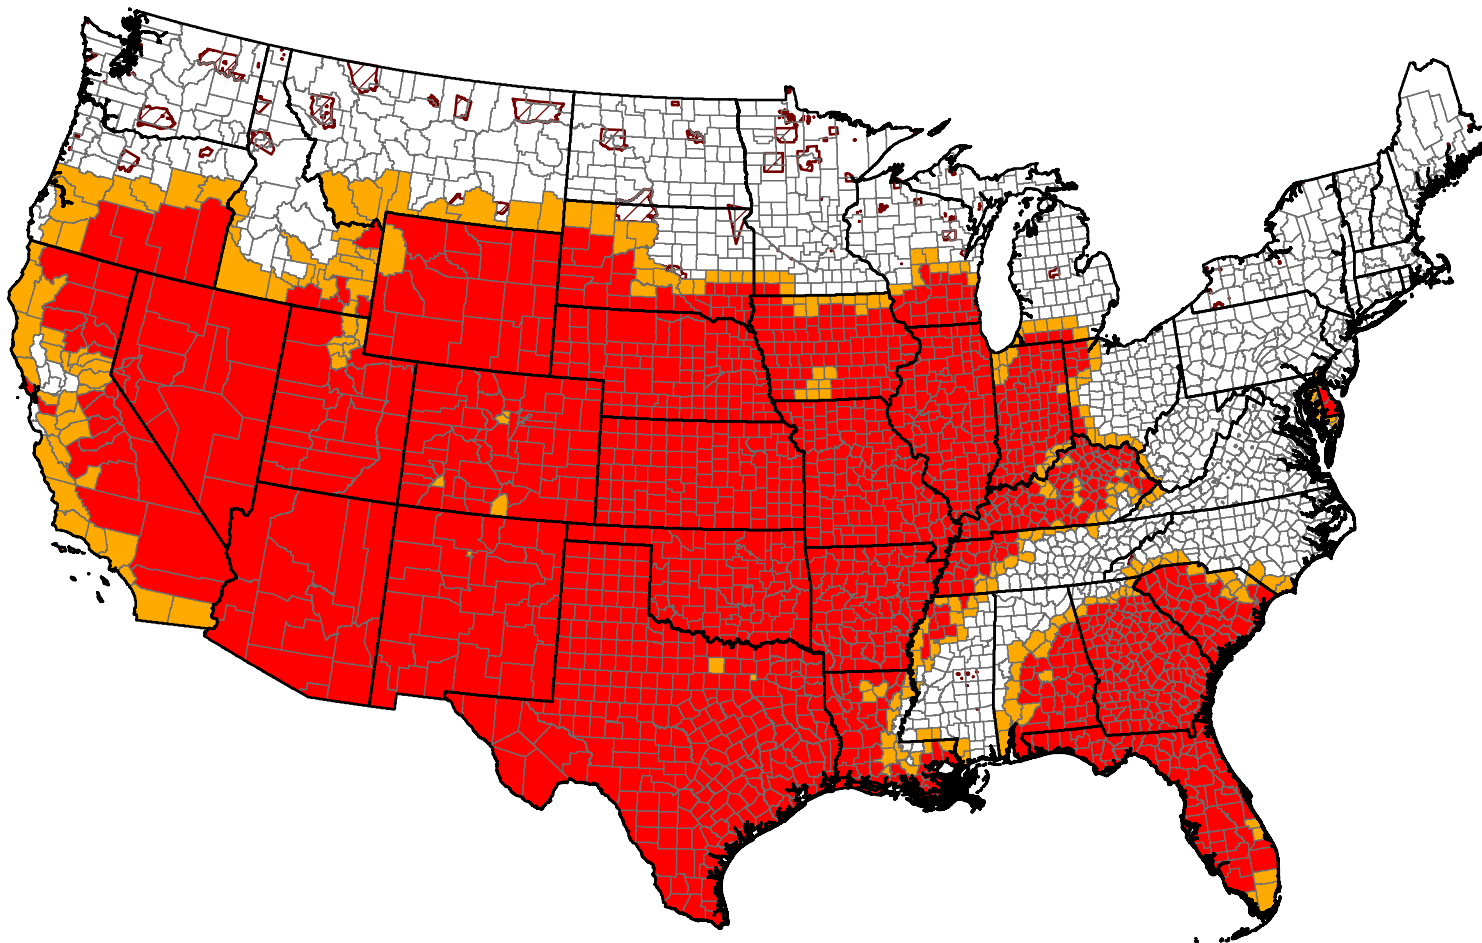

# 2012 Secretarial Drought Designations - All Drought

## All Drought Disaster Incidents as of 8/22/2012

-  State Boundary
-  County Boundary
-  Tribal Lands
-  Primary Counties: 1,692
-  Contiguous Counties: 276

USDA Farm Service Agency  
Production, Emergencies and Compliance Division  
Washington, D.C.  
August 22, 2012