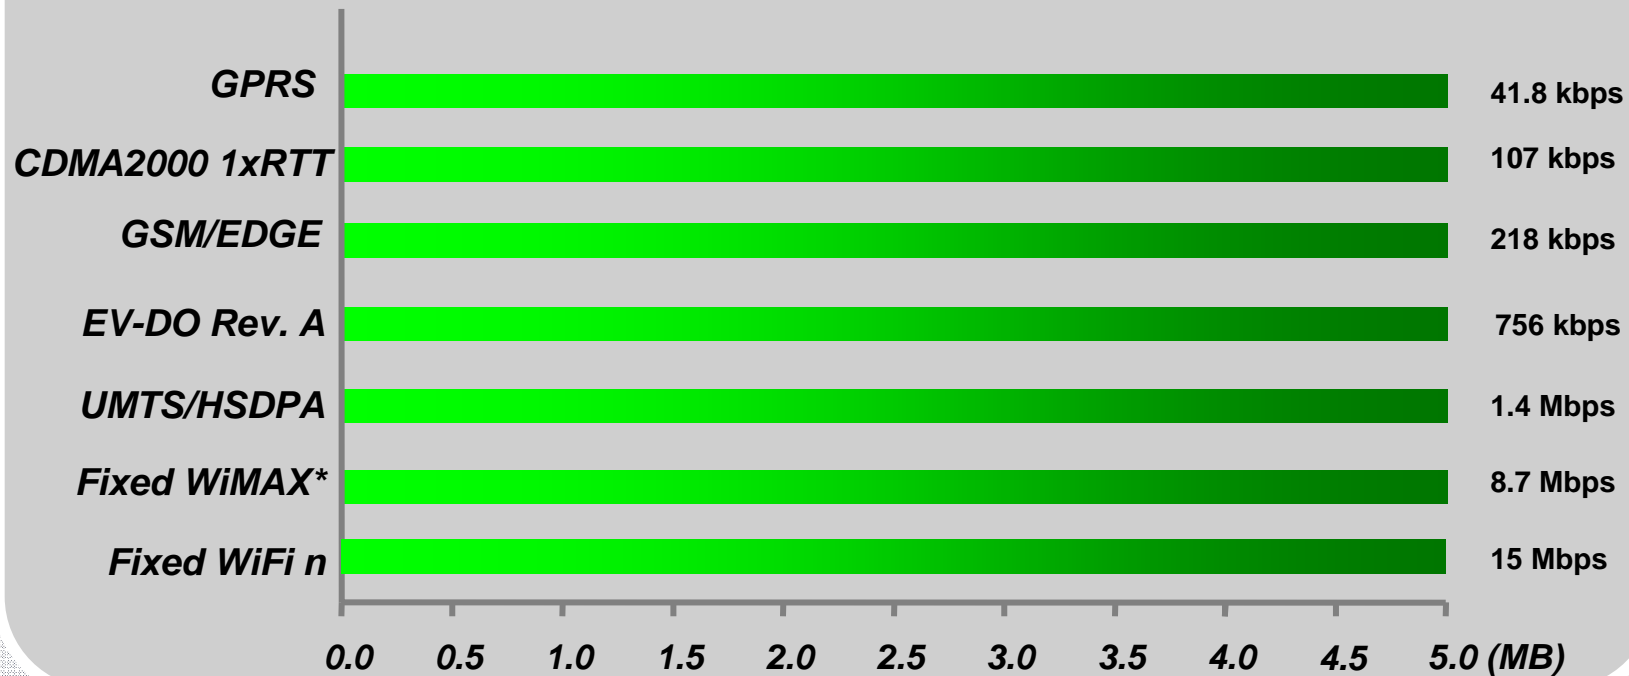

Applications Drive Bandwidth

Throughput – A Technology Comparison

Average File Transfer Rates

*WiMAX transfer rate was estimated.