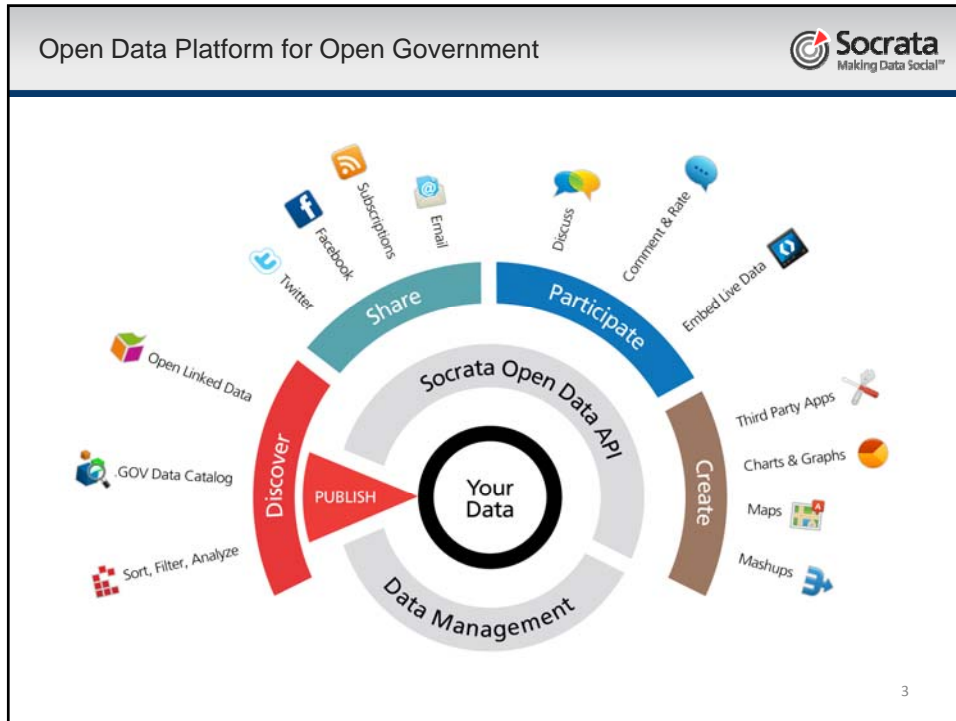

## Introduction to Socrata

- Venture-backed technology company based in Seattle
- Founded in 2007 with two philosophical goals
  - An Internet-scale, cloud-based data platform
  - Making data easier to understand
- You might remember us as blist
  - Oops – people called us the “B List”
  - Rebranded as Socrata in May 2009
- Socrata is a social data sharing platform
- Cloud-based, Software-as-a-Service
- Approved Terms of Service
- You can find us on Apps.Gov
- Section 508 Compliant

Or Offer Your Own Agency Datasite like Data.Gov

Data.Medicare.Gov Datasite

How is Socrata Different than Data.Gov?

- Socrata is complimentary to Data.Gov
- Lets you publish data on your own agency site
  - And to Data.Gov
  - Agency owns, publishes and manages the data
- Datasets on Socrata:
  - Are interactive – sort, search, filter, analyze
  - Are social – comment or share on blogs, Facebook, twitter
  - Can be visualized – map, chart or graph data easily
  - Are API enabled – Socrata Open Data API (SODA)
  - Can be downloaded in lots of formats (XML, CSV, etc.)

Some Quick Examples of Socrata in Action				
Content area for examples				